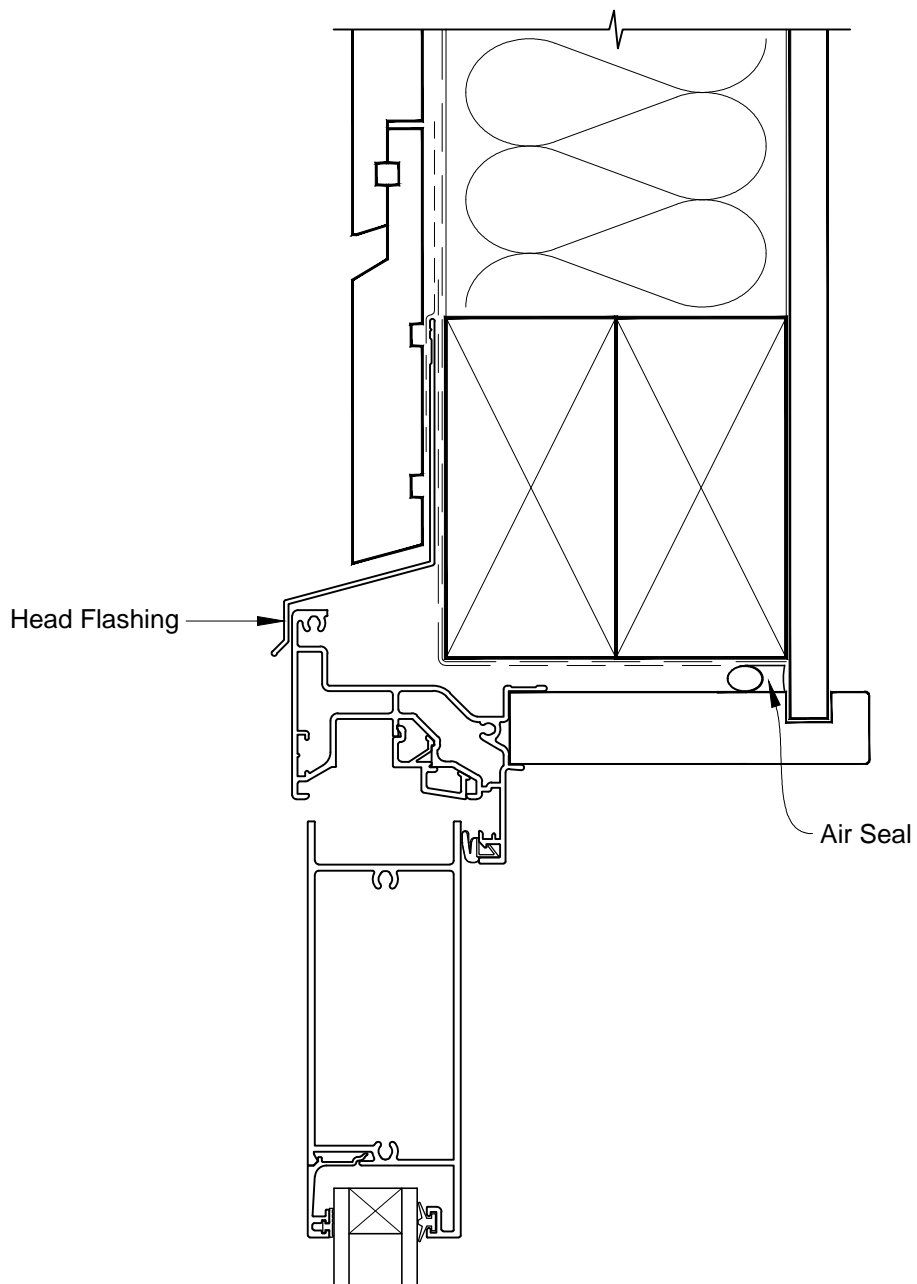

**INSTALLATION DETAIL - METRO SERIES  
BIFOLD DOOR OPEN OUT ON RUSTICATED WEATHERBOARD  
CAVITY CONSTRUCTION**

Date: 01.03.14      Scale: 1:2      CAD Ref.: MSBORW-CH

**INSTALLATION DETAIL - METRO SERIES  
BIFOLD DOOR OPEN OUT ON RUSTICATED WEATHERBOARD  
CAVITY CONSTRUCTION**

Date: 01.03.14

Scale: 1:2

CAD Ref.: MSBORW-CJ

**INSTALLATION DETAIL - METRO SERIES  
BIFOLD DOOR OPEN OUT ON RUSTICATED WEATHERBOARD  
CAVITY CONSTRUCTION**

Date: 01.03.14      Scale: 1:2      CAD Ref.: MSBORW-CS

**INSTALLATION DETAIL - METRO SERIES  
BIFOLD DOOR OPEN OUT ON RUSTICATED WEATHERBOARD  
DIRECT FIXED CLADDING**

Date: 01.03.14      Scale: 1:2      CAD Ref.: MSBORW-DH

**INSTALLATION DETAIL - METRO SERIES  
BIFOLD DOOR OPEN OUT ON RUSTICATED WEATHERBOARD  
DIRECT FIXED CLADDING**

Date: 01.03.14      Scale: 1:2      CAD Ref.: MSBORW-DJ

**INSTALLATION DETAIL - METRO SERIES  
BIFOLD DOOR OPEN OUT ON RUSTICATED WEATHERBOARD  
DIRECT FIXED CLADDING**

Date: 01.03.14      Scale: 1:2      CAD Ref.: MSBORW-DS