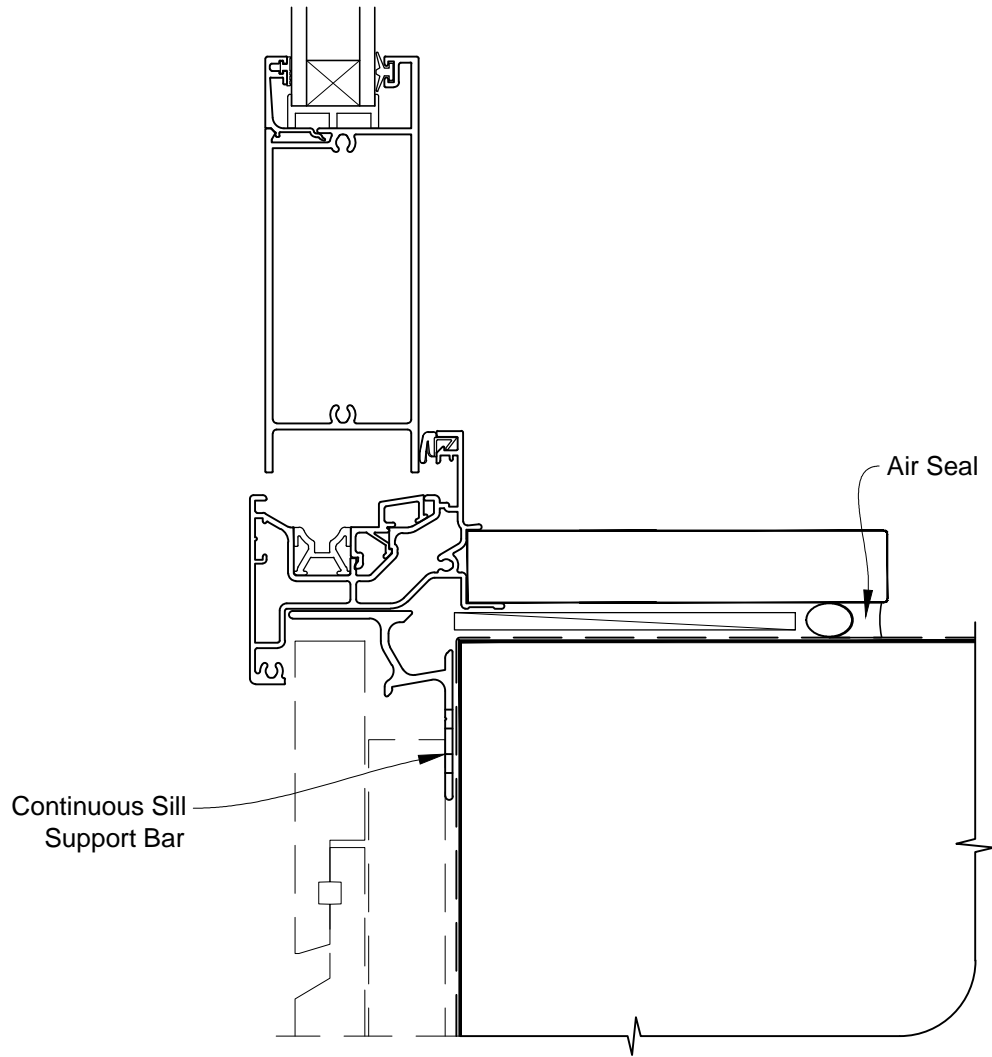

**INSTALLATION DETAIL - METRO SERIES  
BIFOLD DOOR OPEN OUT ON RUSTICATED WEATHERBOARD  
CAVITY CONSTRUCTION**

Date: 01.03.14      Scale: 1:2      CAD Ref.: MSBORW-CH

**INSTALLATION DETAIL - METRO SERIES  
BIFOLD DOOR OPEN OUT ON RUSTICATED WEATHERBOARD  
CAVITY CONSTRUCTION**

Date: 01.03.14

Scale: 1:2

CAD Ref.: MSBORW-CJ

**INSTALLATION DETAIL - METRO SERIES  
BIFOLD DOOR OPEN OUT ON RUSTICATED WEATHERBOARD  
CAVITY CONSTRUCTION**

Date: 01.03.14      Scale: 1:2      CAD Ref.: MSBORW-CS

**INSTALLATION DETAIL - METRO SERIES  
BIFOLD DOOR OPEN OUT ON RUSTICATED WEATHERBOARD  
DIRECT FIXED CLADDING**

Date: 01.03.14      Scale: 1:2      CAD Ref.: MSBORW-DH

**INSTALLATION DETAIL - METRO SERIES  
BIFOLD DOOR OPEN OUT ON RUSTICATED WEATHERBOARD  
DIRECT FIXED CLADDING**

Date: 01.03.14      Scale: 1:2      CAD Ref.: MSBORW-DJ

**INSTALLATION DETAIL - METRO SERIES  
BIFOLD DOOR OPEN OUT ON RUSTICATED WEATHERBOARD  
DIRECT FIXED CLADDING**

Date: 01.03.14      Scale: 1:2      CAD Ref.: MSBORW-DS