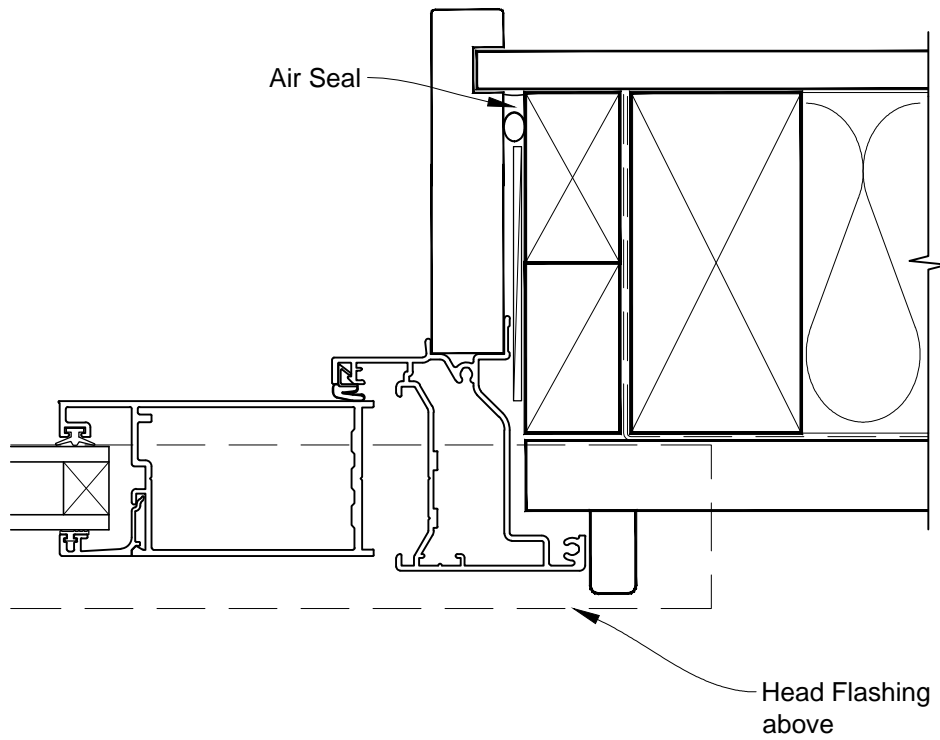

**INSTALLATION DETAIL - METRO SERIES  
BIFOLD DOOR OPEN OUT ON RUSTICATED WEATHERBOARD  
CAVITY CONSTRUCTION**

Date: 01.03.14      Scale: 1:2      CAD Ref.: MSBORW-CH

**INSTALLATION DETAIL - METRO SERIES  
BIFOLD DOOR OPEN OUT ON RUSTICATED WEATHERBOARD  
CAVITY CONSTRUCTION**

Date: 01.03.14

Scale: 1:2

CAD Ref.: MSBORW-CJ

**INSTALLATION DETAIL - METRO SERIES  
BIFOLD DOOR OPEN OUT ON RUSTICATED WEATHERBOARD  
CAVITY CONSTRUCTION**

Date: 01.03.14      Scale: 1:2      CAD Ref.: MSBORW-CS

**INSTALLATION DETAIL - METRO SERIES  
BIFOLD DOOR OPEN OUT ON RUSTICATED WEATHERBOARD  
DIRECT FIXED CLADDING**

Date: 01.03.14      Scale: 1:2      CAD Ref.: MSBORW-DH

**INSTALLATION DETAIL - METRO SERIES  
BIFOLD DOOR OPEN OUT ON RUSTICATED WEATHERBOARD  
DIRECT FIXED CLADDING**

Date: 01.03.14      Scale: 1:2      CAD Ref.: MSBORW-DJ

**INSTALLATION DETAIL - METRO SERIES  
BIFOLD DOOR OPEN OUT ON RUSTICATED WEATHERBOARD  
DIRECT FIXED CLADDING**

Date: 01.03.14      Scale: 1:2      CAD Ref.: MSBORW-DS