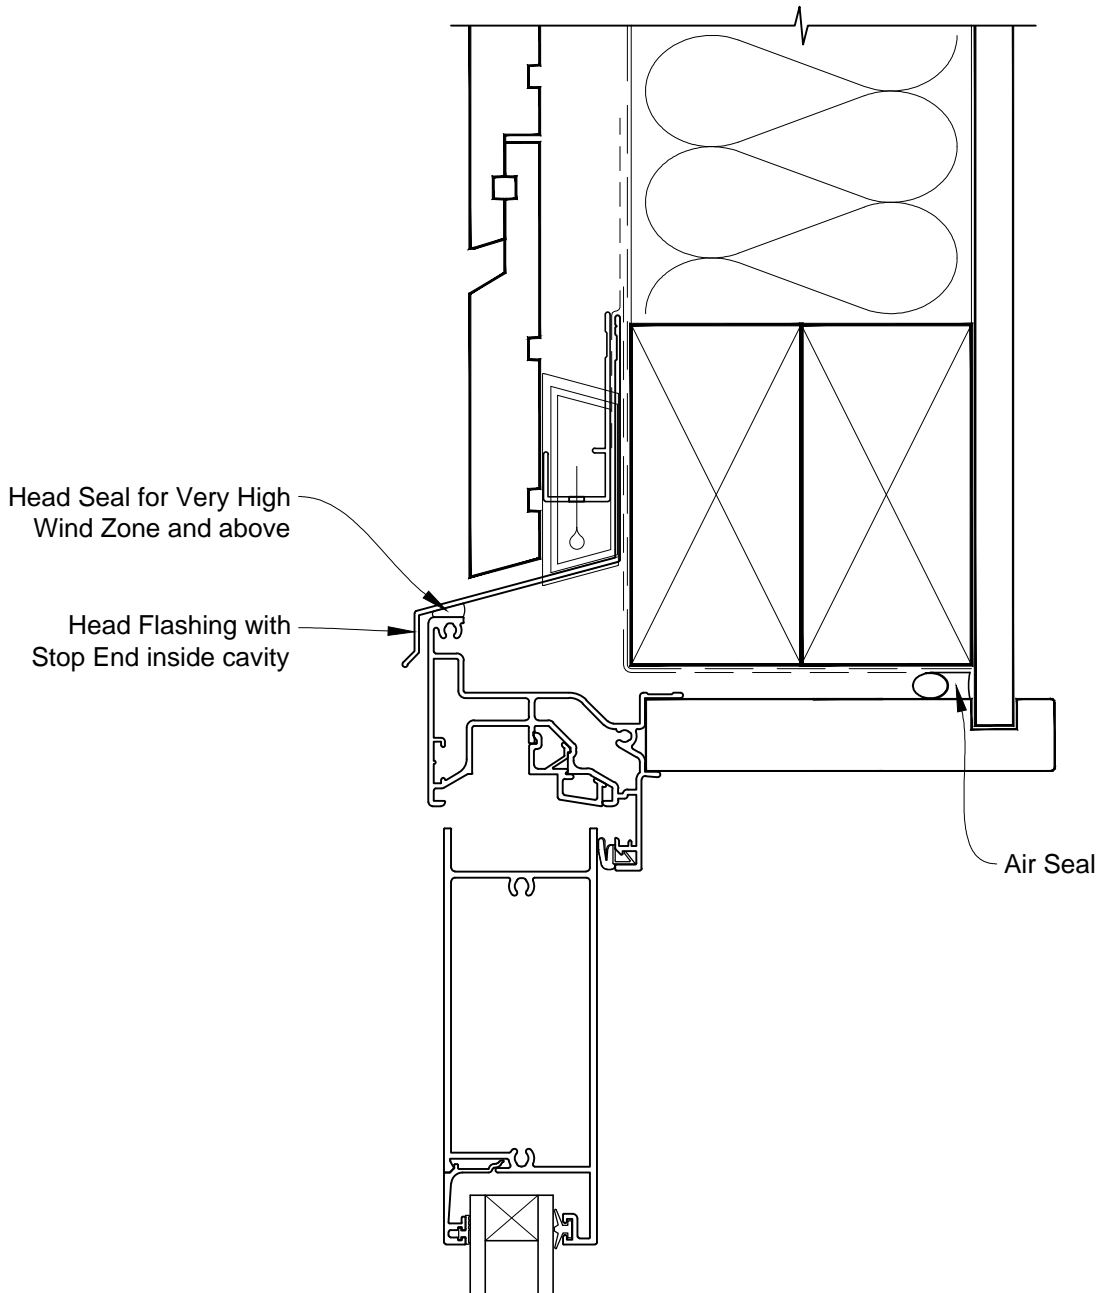

**INSTALLATION DETAIL - METRO SERIES  
BIFOLD DOOR OPEN OUT ON RUSTICATED WEATHERBOARD  
CAVITY CONSTRUCTION**

Date: 01.03.14      Scale: 1:2      CAD Ref.: MSBORW-CH

**INSTALLATION DETAIL - METRO SERIES  
BIFOLD DOOR OPEN OUT ON RUSTICATED WEATHERBOARD  
CAVITY CONSTRUCTION**

Date: 01.03.14

Scale: 1:2

CAD Ref.: MSBORW-CJ

**INSTALLATION DETAIL - METRO SERIES  
BIFOLD DOOR OPEN OUT ON RUSTICATED WEATHERBOARD  
CAVITY CONSTRUCTION**

Date: 01.03.14      Scale: 1:2      CAD Ref.: MSBORW-CS

**INSTALLATION DETAIL - METRO SERIES  
BIFOLD DOOR OPEN OUT ON RUSTICATED WEATHERBOARD  
DIRECT FIXED CLADDING**

Date: 01.03.14      Scale: 1:2      CAD Ref.: MSBORW-DH

**INSTALLATION DETAIL - METRO SERIES  
BIFOLD DOOR OPEN OUT ON RUSTICATED WEATHERBOARD  
DIRECT FIXED CLADDING**

Date: 01.03.14      Scale: 1:2      CAD Ref.: MSBORW-DJ

**INSTALLATION DETAIL - METRO SERIES  
BIFOLD DOOR OPEN OUT ON RUSTICATED WEATHERBOARD  
DIRECT FIXED CLADDING**

Date: 01.03.14      Scale: 1:2      CAD Ref.: MSBORW-DS