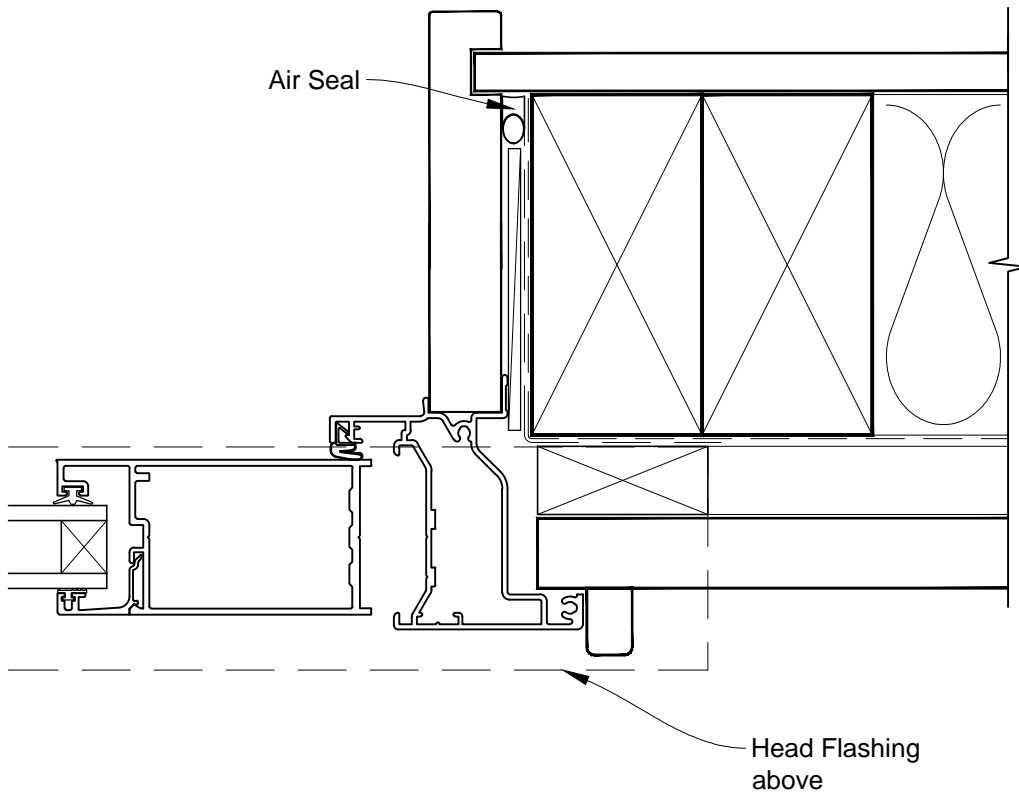

**INSTALLATION DETAIL - METRO SERIES  
BIFOLD DOOR OPEN OUT ON RUSTICATED WEATHERBOARD  
CAVITY CONSTRUCTION**

Date: 01.03.14      Scale: 1:2      CAD Ref.: MSBORW-CH

**INSTALLATION DETAIL - METRO SERIES  
BIFOLD DOOR OPEN OUT ON RUSTICATED WEATHERBOARD  
CAVITY CONSTRUCTION**

Date: 01.03.14

Scale: 1:2

CAD Ref.: MSBORW-CJ

**INSTALLATION DETAIL - METRO SERIES  
BIFOLD DOOR OPEN OUT ON RUSTICATED WEATHERBOARD  
CAVITY CONSTRUCTION**

Date: 01.03.14      Scale: 1:2      CAD Ref.: MSBORW-CS

**INSTALLATION DETAIL - METRO SERIES  
BIFOLD DOOR OPEN OUT ON RUSTICATED WEATHERBOARD  
DIRECT FIXED CLADDING**

Date: 01.03.14      Scale: 1:2      CAD Ref.: MSBORW-DH

**INSTALLATION DETAIL - METRO SERIES  
BIFOLD DOOR OPEN OUT ON RUSTICATED WEATHERBOARD  
DIRECT FIXED CLADDING**

Date: 01.03.14      Scale: 1:2      CAD Ref.: MSBORW-DJ

**INSTALLATION DETAIL - METRO SERIES  
BIFOLD DOOR OPEN OUT ON RUSTICATED WEATHERBOARD  
DIRECT FIXED CLADDING**

Date: 01.03.14      Scale: 1:2      CAD Ref.: MSBORW-DS