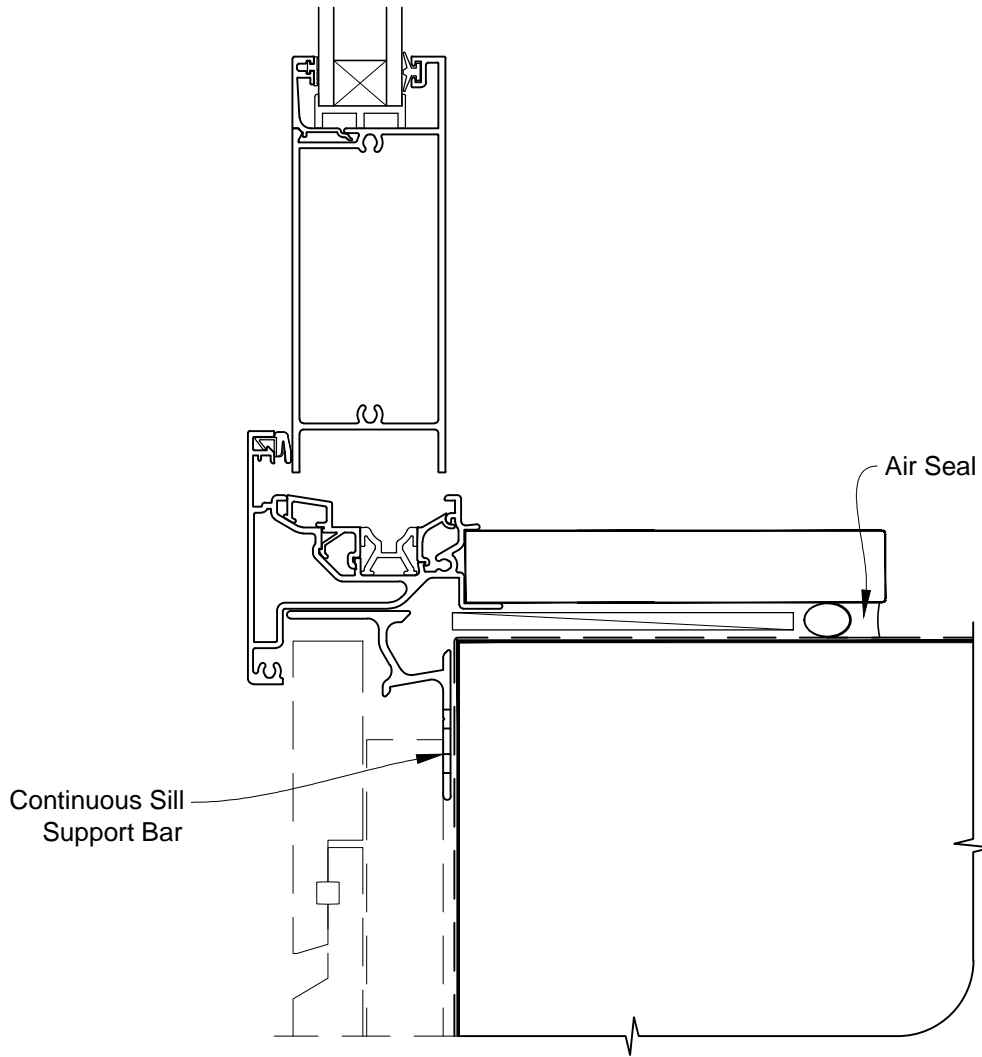

**INSTALLATION DETAIL - METRO SERIES
BIFOLD DOOR OPEN IN ON RUSTICATED WEATHERBOARD
CAVITY CONSTRUCTION**

Date: 01.03.14 Scale: 1:2 CAD Ref.: MSBIRW-CH

**INSTALLATION DETAIL - METRO SERIES
BIFOLD DOOR OPEN IN ON RUSTICATED WEATHERBOARD
CAVITY CONSTRUCTION**

Date: 01.03.14 Scale: 1:2 CAD Ref.: MSBIRW-CJ

**INSTALLATION DETAIL - METRO SERIES
BIFOLD DOOR OPEN IN ON RUSTICATED WEATHERBOARD
CAVITY CONSTRUCTION**

Date: 01.03.14 Scale: 1:2 CAD Ref.: MSBIRW-CS

**INSTALLATION DETAIL - METRO SERIES
BIFOLD DOOR OPEN IN ON RUSTICATED WEATHERBOARD
DIRECT FIXED CLADDING**

Date: 01.03.14 Scale: 1:2 CAD Ref.: MSBIRW-DH

**INSTALLATION DETAIL - METRO SERIES
BIFOLD DOOR OPEN IN ON RUSTICATED WEATHERBOARD
DIRECT FIXED CLADDING**

Date: 01.03.14 Scale: 1:2 CAD Ref.: MSBIRW-DJ

**INSTALLATION DETAIL - METRO SERIES
BIFOLD DOOR OPEN IN ON RUSTICATED WEATHERBOARD
DIRECT FIXED CLADDING**

Date: 01.03.14 Scale: 1:2 CAD Ref.: MSBIRW-DS