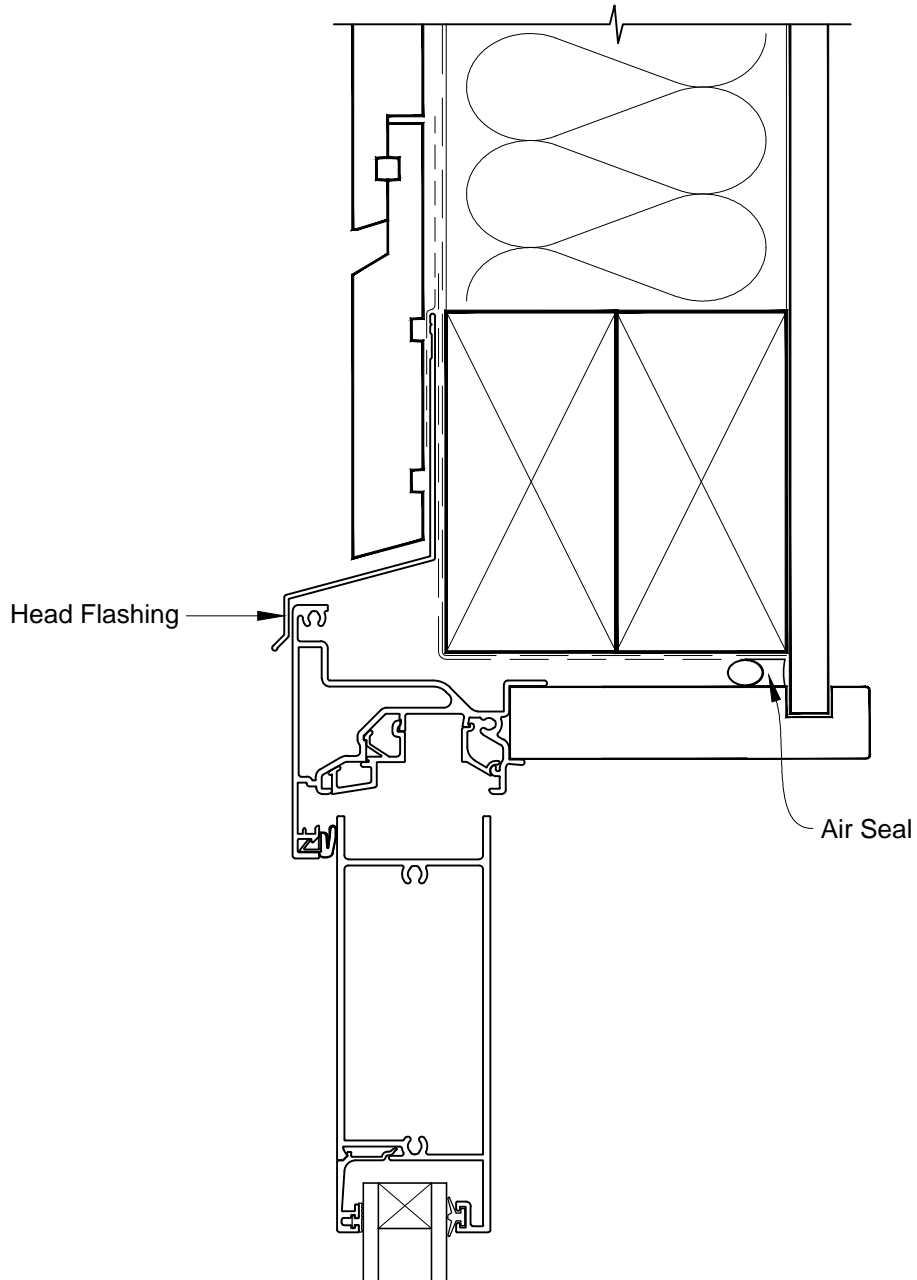

**INSTALLATION DETAIL - METRO SERIES
BIFOLD DOOR OPEN IN ON RUSTICATED WEATHERBOARD
CAVITY CONSTRUCTION**

Date: 01.03.14 Scale: 1:2 CAD Ref.: MSBIRW-CH

**INSTALLATION DETAIL - METRO SERIES
BIFOLD DOOR OPEN IN ON RUSTICATED WEATHERBOARD
CAVITY CONSTRUCTION**

Date: 01.03.14 Scale: 1:2 CAD Ref.: MSBIRW-CJ

**INSTALLATION DETAIL - METRO SERIES
BIFOLD DOOR OPEN IN ON RUSTICATED WEATHERBOARD
CAVITY CONSTRUCTION**

Date: 01.03.14 Scale: 1:2 CAD Ref.: MSBIRW-CS

**INSTALLATION DETAIL - METRO SERIES
BIFOLD DOOR OPEN IN ON RUSTICATED WEATHERBOARD
DIRECT FIXED CLADDING**

Date: 01.03.14 Scale: 1:2 CAD Ref.: MSBIRW-DH

**INSTALLATION DETAIL - METRO SERIES
BIFOLD DOOR OPEN IN ON RUSTICATED WEATHERBOARD
DIRECT FIXED CLADDING**

Date: 01.03.14 Scale: 1:2 CAD Ref.: MSBIRW-DJ

**INSTALLATION DETAIL - METRO SERIES
BIFOLD DOOR OPEN IN ON RUSTICATED WEATHERBOARD
DIRECT FIXED CLADDING**

Date: 01.03.14 Scale: 1:2 CAD Ref.: MSBIRW-DS