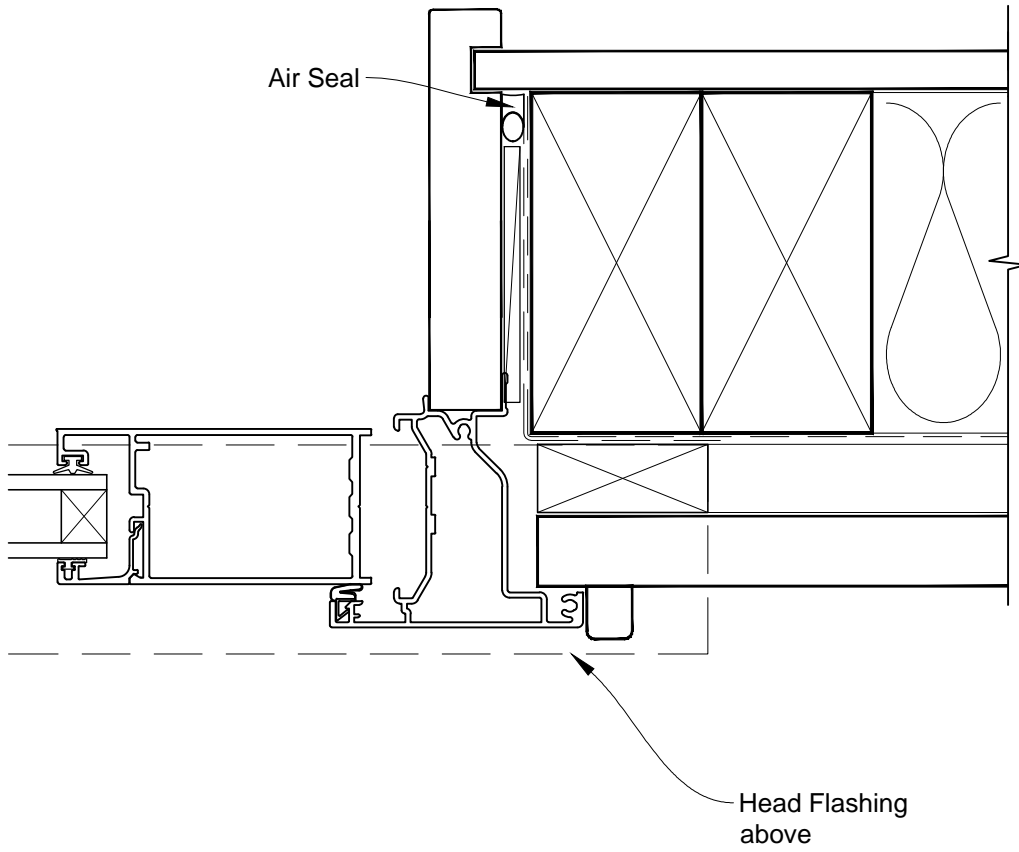

**INSTALLATION DETAIL - METRO SERIES
BIFOLD DOOR OPEN IN ON RUSTICATED WEATHERBOARD
CAVITY CONSTRUCTION**

Date: 01.03.14 Scale: 1:2 CAD Ref.: MSBIRW-CH

**INSTALLATION DETAIL - METRO SERIES
BIFOLD DOOR OPEN IN ON RUSTICATED WEATHERBOARD
CAVITY CONSTRUCTION**

Date: 01.03.14 Scale: 1:2 CAD Ref.: MSBIRW-CJ

**INSTALLATION DETAIL - METRO SERIES
BIFOLD DOOR OPEN IN ON RUSTICATED WEATHERBOARD
CAVITY CONSTRUCTION**

Date: 01.03.14 Scale: 1:2 CAD Ref.: MSBIRW-CS

**INSTALLATION DETAIL - METRO SERIES
BIFOLD DOOR OPEN IN ON RUSTICATED WEATHERBOARD
DIRECT FIXED CLADDING**

Date: 01.03.14 Scale: 1:2 CAD Ref.: MSBIRW-DH

**INSTALLATION DETAIL - METRO SERIES
BIFOLD DOOR OPEN IN ON RUSTICATED WEATHERBOARD
DIRECT FIXED CLADDING**

Date: 01.03.14 Scale: 1:2 CAD Ref.: MSBIRW-DJ

**INSTALLATION DETAIL - METRO SERIES
BIFOLD DOOR OPEN IN ON RUSTICATED WEATHERBOARD
DIRECT FIXED CLADDING**