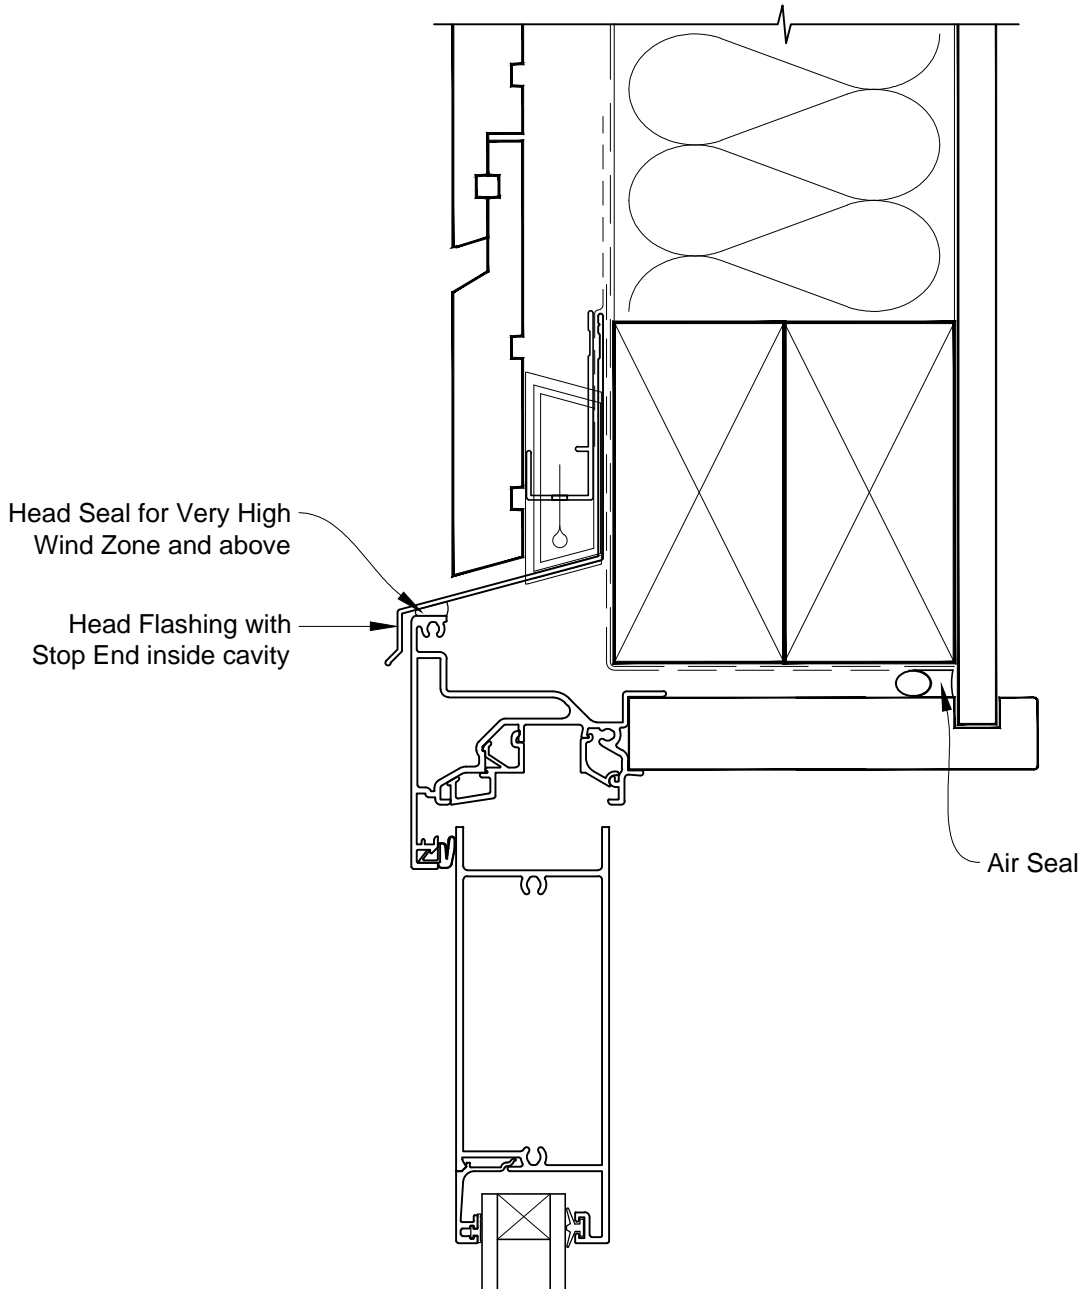

**INSTALLATION DETAIL - METRO SERIES
BIFOLD DOOR OPEN IN ON RUSTICATED WEATHERBOARD
CAVITY CONSTRUCTION**

Date: 01.03.14 Scale: 1:2 CAD Ref.: MSBIRW-CH

**INSTALLATION DETAIL - METRO SERIES
BIFOLD DOOR OPEN IN ON RUSTICATED WEATHERBOARD
CAVITY CONSTRUCTION**

Date: 01.03.14 Scale: 1:2 CAD Ref.: MSBIRW-CJ

**INSTALLATION DETAIL - METRO SERIES
BIFOLD DOOR OPEN IN ON RUSTICATED WEATHERBOARD
CAVITY CONSTRUCTION**

Date: 01.03.14 Scale: 1:2 CAD Ref.: MSBIRW-CS

**INSTALLATION DETAIL - METRO SERIES
BIFOLD DOOR OPEN IN ON RUSTICATED WEATHERBOARD
DIRECT FIXED CLADDING**

Date: 01.03.14 Scale: 1:2 CAD Ref.: MSBIRW-DH

**INSTALLATION DETAIL - METRO SERIES
BIFOLD DOOR OPEN IN ON RUSTICATED WEATHERBOARD
DIRECT FIXED CLADDING**

Date: 01.03.14 Scale: 1:2 CAD Ref.: MSBIRW-DJ

**INSTALLATION DETAIL - METRO SERIES
BIFOLD DOOR OPEN IN ON RUSTICATED WEATHERBOARD
DIRECT FIXED CLADDING**

Date: 01.03.14 Scale: 1:2 CAD Ref.: MSBIRW-DS