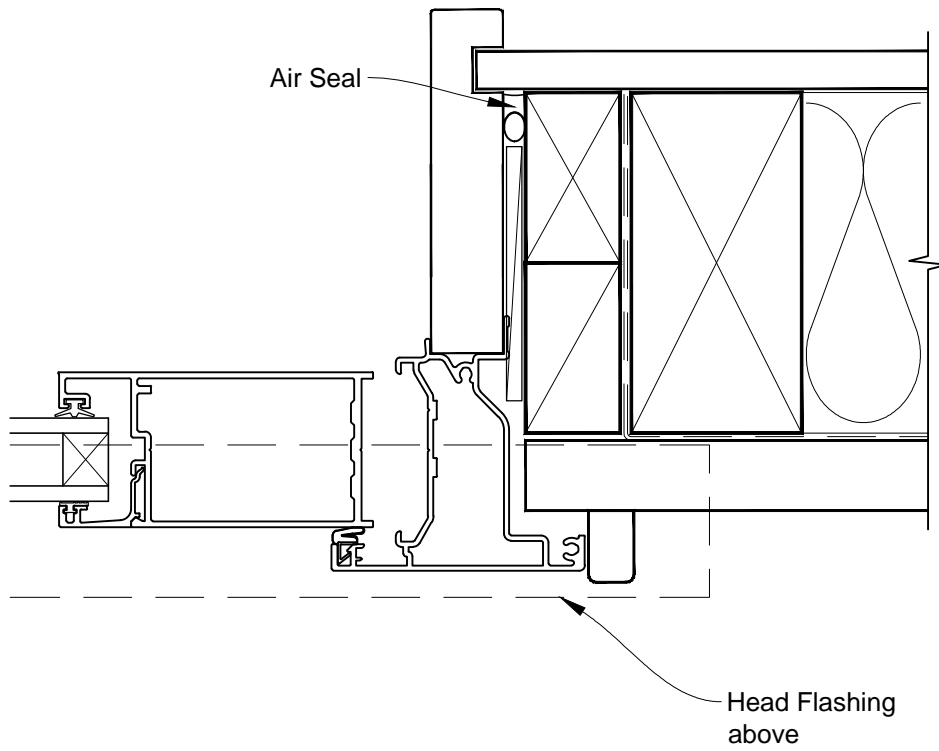

**INSTALLATION DETAIL - METRO SERIES
BIFOLD DOOR OPEN IN ON RUSTICATED WEATHERBOARD
CAVITY CONSTRUCTION**

Date: 01.03.14 Scale: 1:2 CAD Ref.: MSBIRW-CH

**INSTALLATION DETAIL - METRO SERIES
BIFOLD DOOR OPEN IN ON RUSTICATED WEATHERBOARD
CAVITY CONSTRUCTION**

Date: 01.03.14 Scale: 1:2 CAD Ref.: MSBIRW-CJ

**INSTALLATION DETAIL - METRO SERIES
BIFOLD DOOR OPEN IN ON RUSTICATED WEATHERBOARD
CAVITY CONSTRUCTION**

Date: 01.03.14 Scale: 1:2 CAD Ref.: MSBIRW-CS

**INSTALLATION DETAIL - METRO SERIES
BIFOLD DOOR OPEN IN ON RUSTICATED WEATHERBOARD
DIRECT FIXED CLADDING**

Date: 01.03.14 Scale: 1:2 CAD Ref.: MSBIRW-DH

**INSTALLATION DETAIL - METRO SERIES
BIFOLD DOOR OPEN IN ON RUSTICATED WEATHERBOARD
DIRECT FIXED CLADDING**

Date: 01.03.14 Scale: 1:2 CAD Ref.: MSBIRW-DJ

**INSTALLATION DETAIL - METRO SERIES
BIFOLD DOOR OPEN IN ON RUSTICATED WEATHERBOARD
DIRECT FIXED CLADDING**

Date: 01.03.14 Scale: 1:2 CAD Ref.: MSBIRW-DS