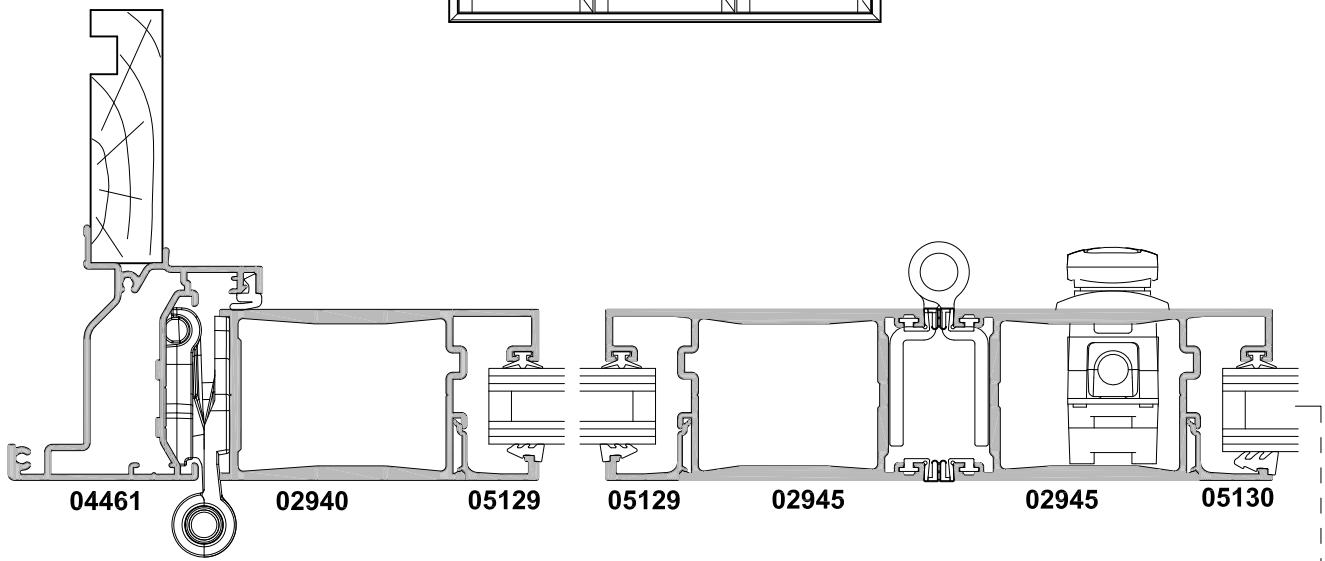

# METRO SERIES, BI-FOLD DOOR THREE PANEL OPEN OUT DOOR SHOWING PANEL GLAZING OPTIONS CROSS SECTION

Cad Ref. AMBD04-0    Scale 1:2    Date 01.03.17

**SECTION A-A**