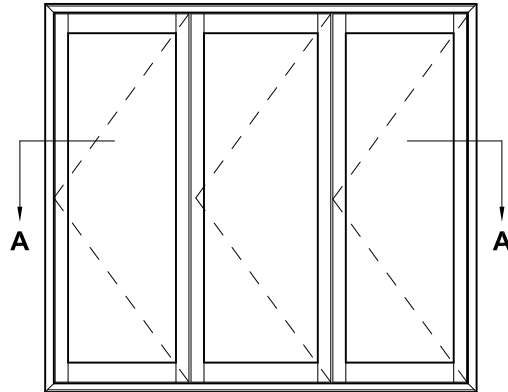

# METRO SERIES, BI-FOLD DOOR THREE PANEL OPEN OUT DOOR SHOWING PANEL GLAZING OPTIONS CROSS SECTION

Cad Ref. AMBD04-0    Scale 1:2    Date 01.03.17

**SECTION A-A**