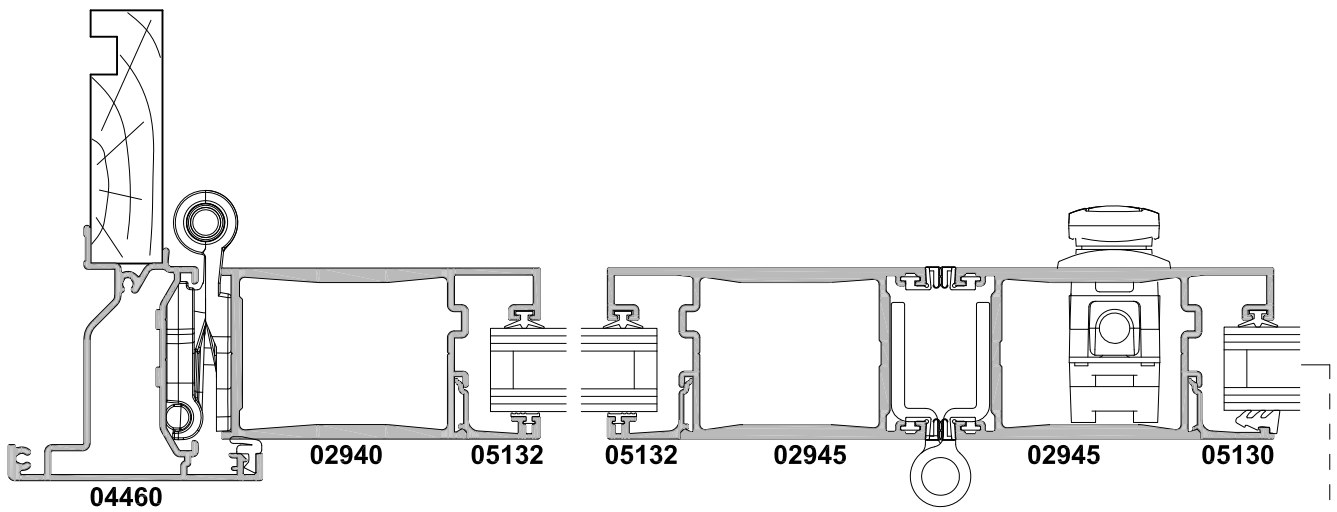

METRO SERIES, BI-FOLD DOOR THREE PANEL OPEN IN DOOR SHOWING PANEL GLAZING OPTIONS CROSS SECTION

Cad Ref. AMBD08-0 Scale 1:2 Date 01.03.17

SECTION A-A