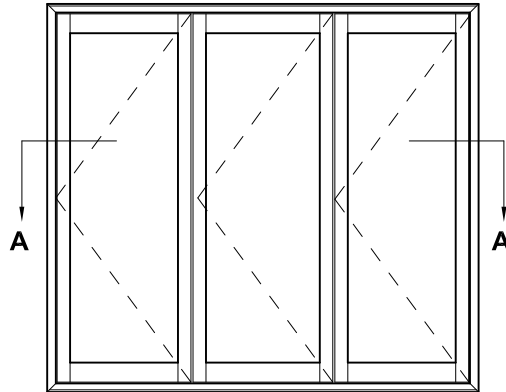

METRO SERIES, BI-FOLD DOOR THREE PANEL OPEN IN DOOR SHOWING PANEL GLAZING OPTIONS CROSS SECTION

Cad Ref. AMBD08-0 Scale 1:2 Date 01.03.17

SECTION A-A