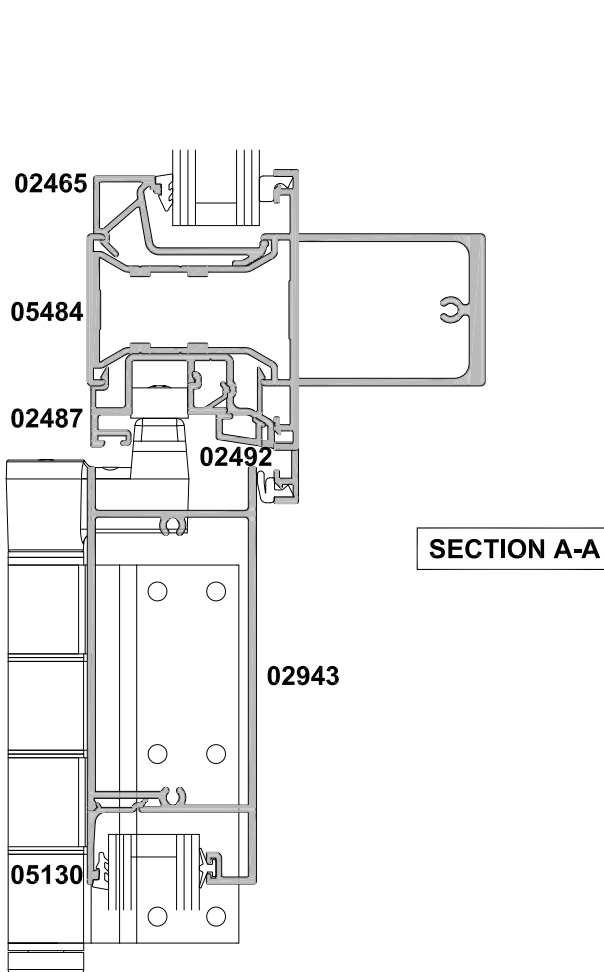

Refer to Hinged Door section for Awning Sash options

OVERLIGHT TRANSOM OPTION

HEAVY DUTY COUPLING BAR OPTION