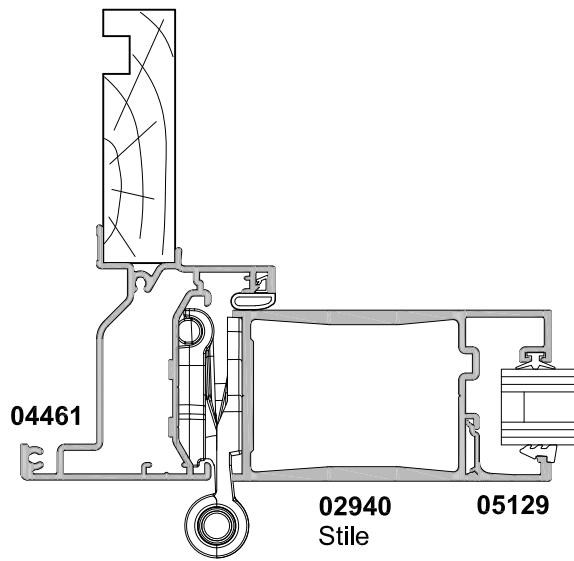

METRO SERIES, HINGED DOOR OPEN OUT CROSS SECTION

Cad Ref. AMHD02-0 Scale 1:2 Date 01.06.11

SECTION A-A

SECTION B-B