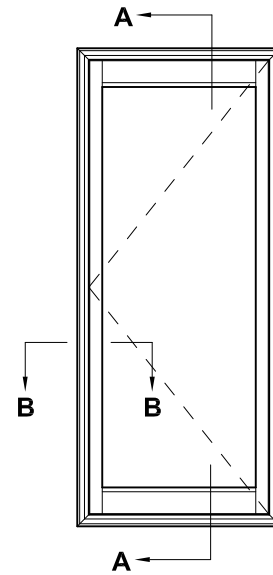

METRO SERIES, HINGED DOOR OPEN OUT CROSS SECTION

Cad Ref. AMHD02-0 Scale 1:2 Date 01.06.11

SECTION A-A

SECTION B-B