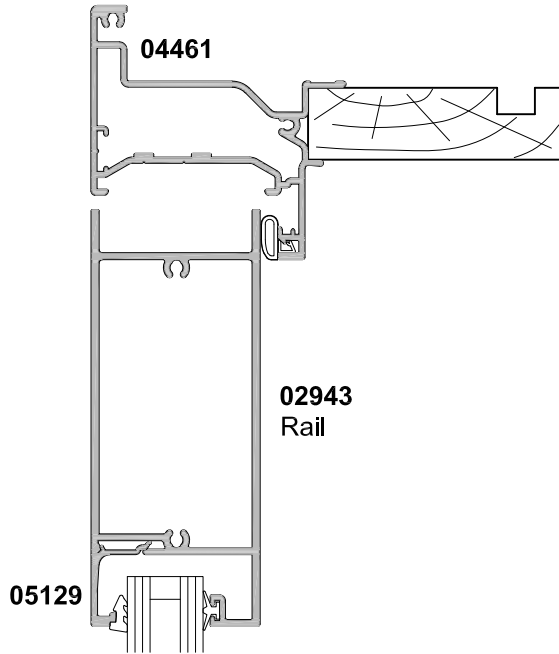

METRO SERIES, HINGED DOOR OPEN OUT CROSS SECTION

Cad Ref. AMHD02-0 Scale 1:2 Date 01.06.11

SECTION A-A

SECTION B-B