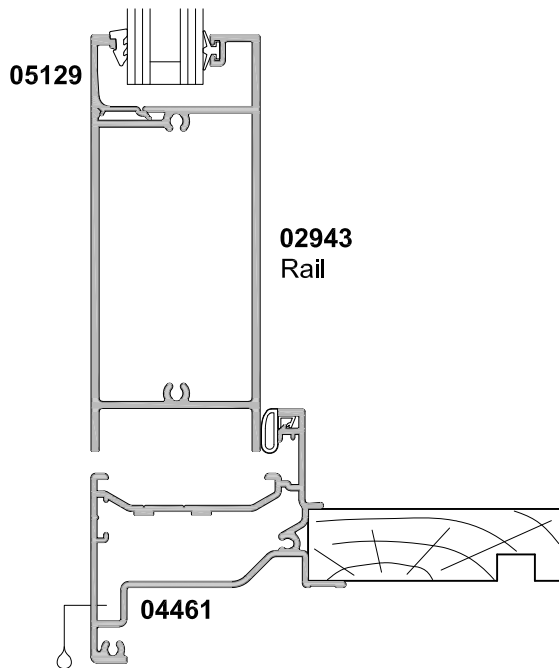

METRO SERIES, HINGED DOOR OPEN OUT CROSS SECTION

Cad Ref. AMHD02-0 Scale 1:2 Date 01.06.11

SECTION A-A

SECTION B-B