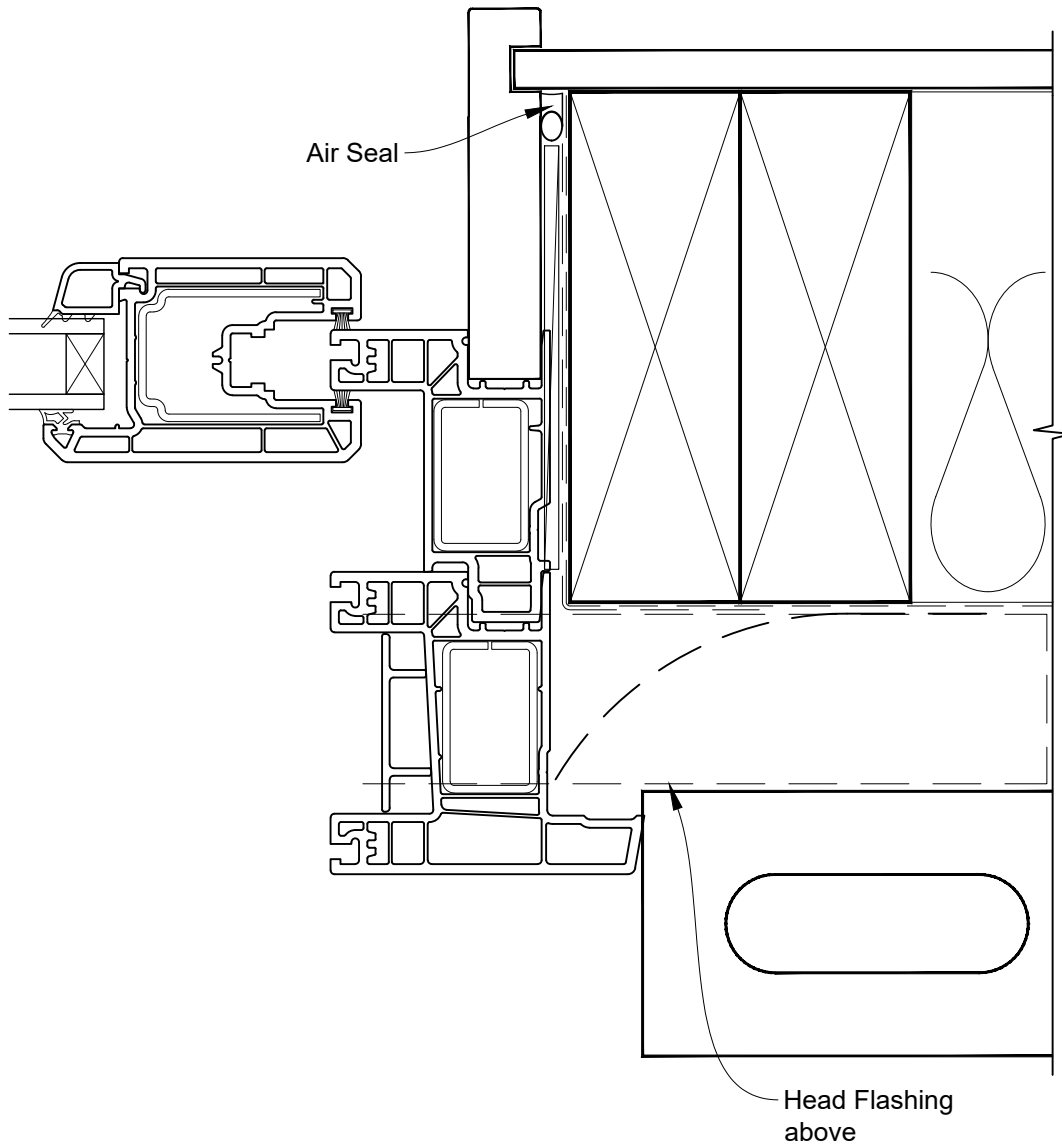

## INSTALLATION DETAIL - KLIMA SERIES SLIDING DOOR THREE PANELS ON BRICK VENEER CAVITY CONSTRUCTION

Date: 01.01.17

Scale: 1:2

CAD Ref.: KSS3BV-CH

## INSTALLATION DETAIL - KLIMA SERIES SLIDING DOOR THREE PANELS ON BRICK VENEER CAVITY CONSTRUCTION

Date: 01.01.17

Scale: 1:2

CAD Ref.: KSS3BV-CJ

## INSTALLATION DETAIL - KLIMA SERIES SLIDING DOOR THREE PANELS ON BRICK VENEER CAVITY CONSTRUCTION

Date: 01.01.17

Scale: 1:2

CAD Ref.: KSS3BV-CS