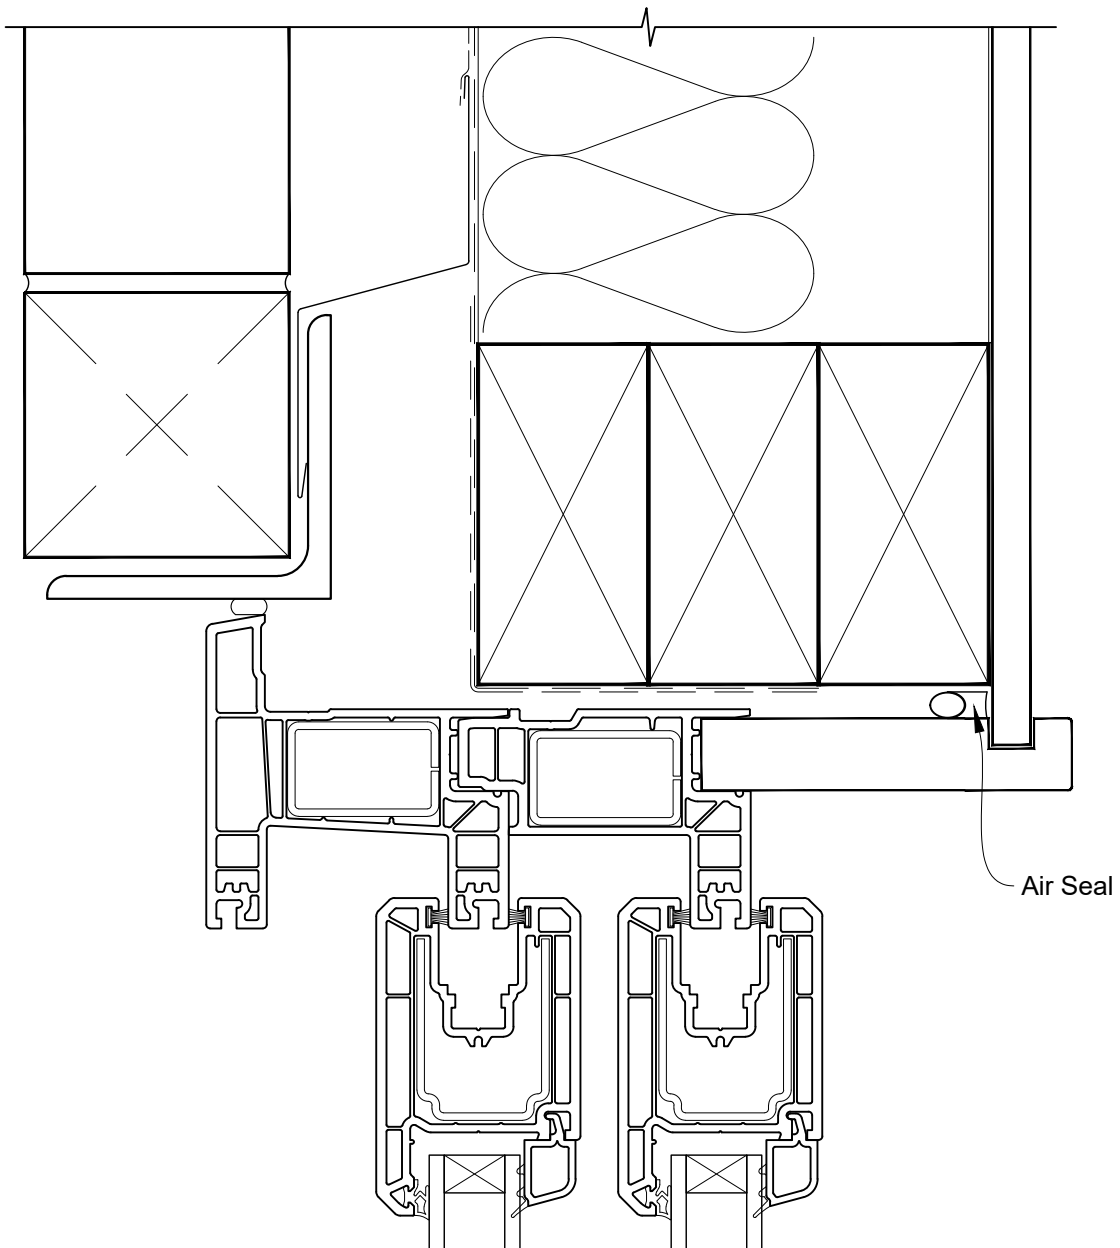

## INSTALLATION DETAIL - KLIMA SERIES SLIDING DOOR THREE PANELS ON BRICK VENEER CAVITY CONSTRUCTION

Date: 01.01.17

Scale: 1:2

CAD Ref.: KSS3BV-CH

## INSTALLATION DETAIL - KLIMA SERIES SLIDING DOOR THREE PANELS ON BRICK VENEER CAVITY CONSTRUCTION

Date: 01.01.17

Scale: 1:2

CAD Ref.: KSS3BV-CJ

## INSTALLATION DETAIL - KLIMA SERIES SLIDING DOOR THREE PANELS ON BRICK VENEER CAVITY CONSTRUCTION

Date: 01.01.17

Scale: 1:2

CAD Ref.: KSS3BV-CS