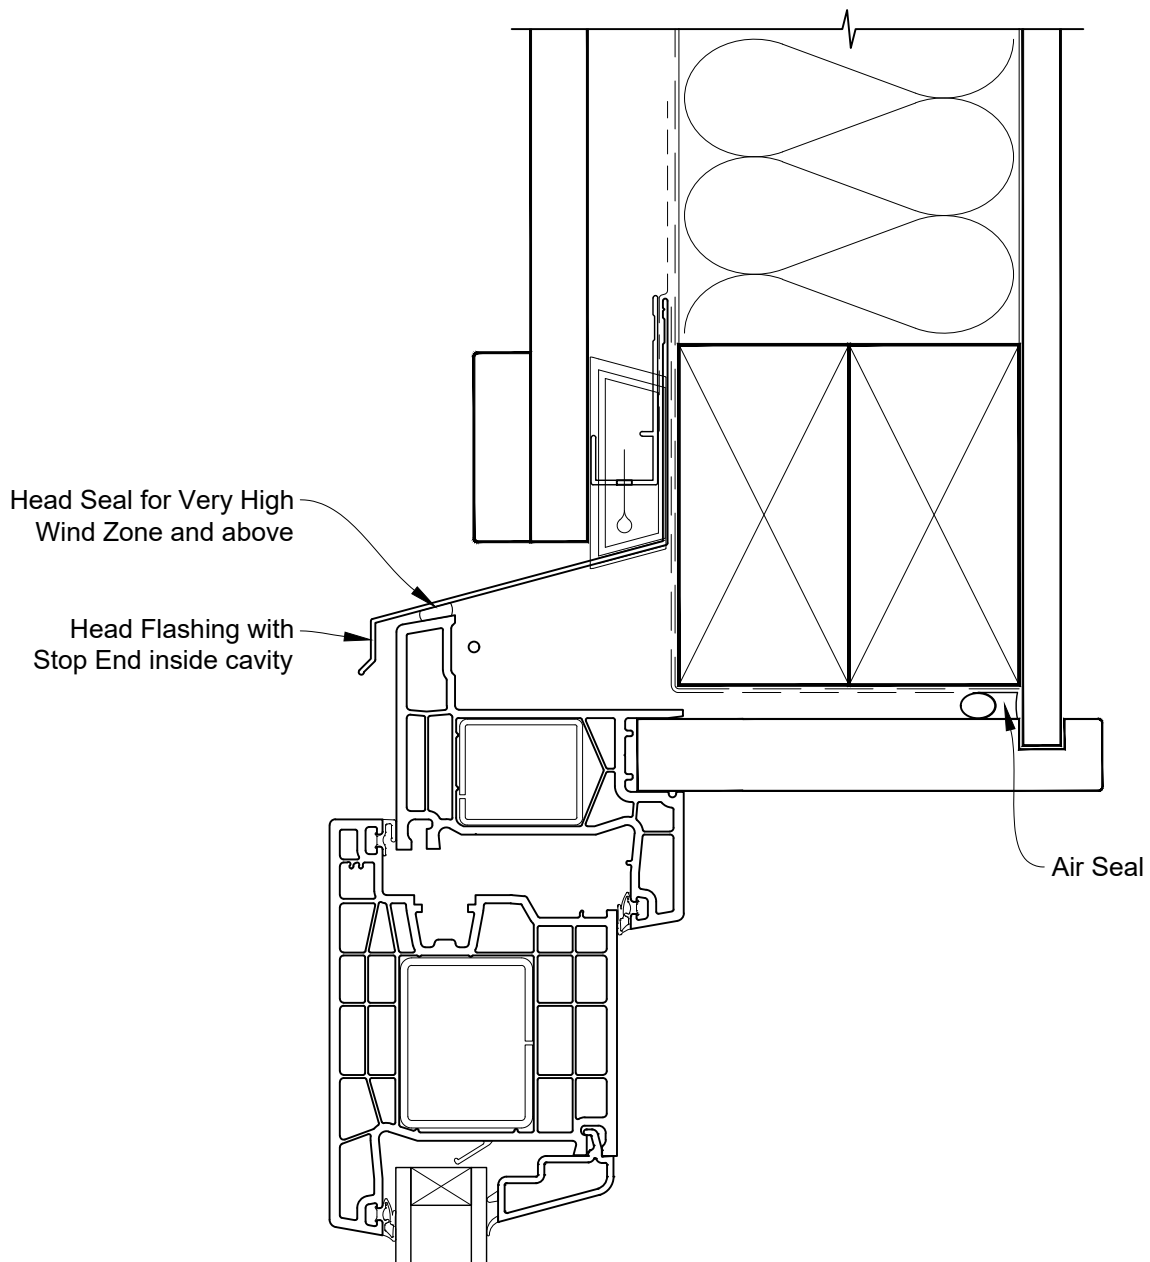

INSTALLATION DETAIL - KLIMA SERIES HINGED DOOR OPEN OUT ON BOARD & BATTEN CAVITY CONSTRUCTION

Date: 01.06.20

Scale: 1:2

CAD Ref.: KSHOBB-CH

INSTALLATION DETAIL - KLIMA SERIES HINGED DOOR OPEN OUT ON BOARD & BATTEN DIRECT FIXED CLADDING

Date: 01.06.20

Scale: 1:2

CAD Ref.: KSHOBB-DH