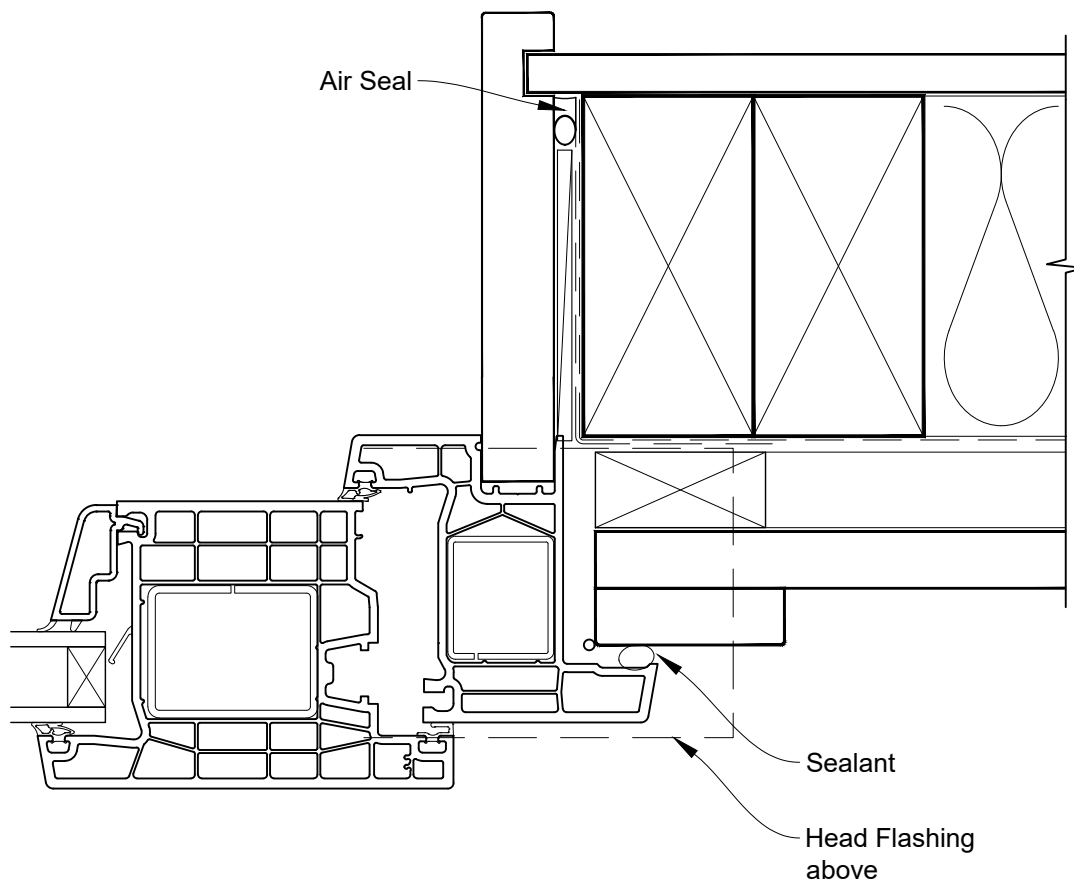

INSTALLATION DETAIL - KLIMA SERIES HINGED DOOR OPEN OUT ON BOARD & BATTEN CAVITY CONSTRUCTION

Date: 01.06.20

Scale: 1:2

CAD Ref.: KSHOBB-CH

INSTALLATION DETAIL - KLIMA SERIES HINGED DOOR OPEN OUT ON BOARD & BATTEN DIRECT FIXED CLADDING

Date: 01.06.20

Scale: 1:2

CAD Ref.: KSHOBB-DH