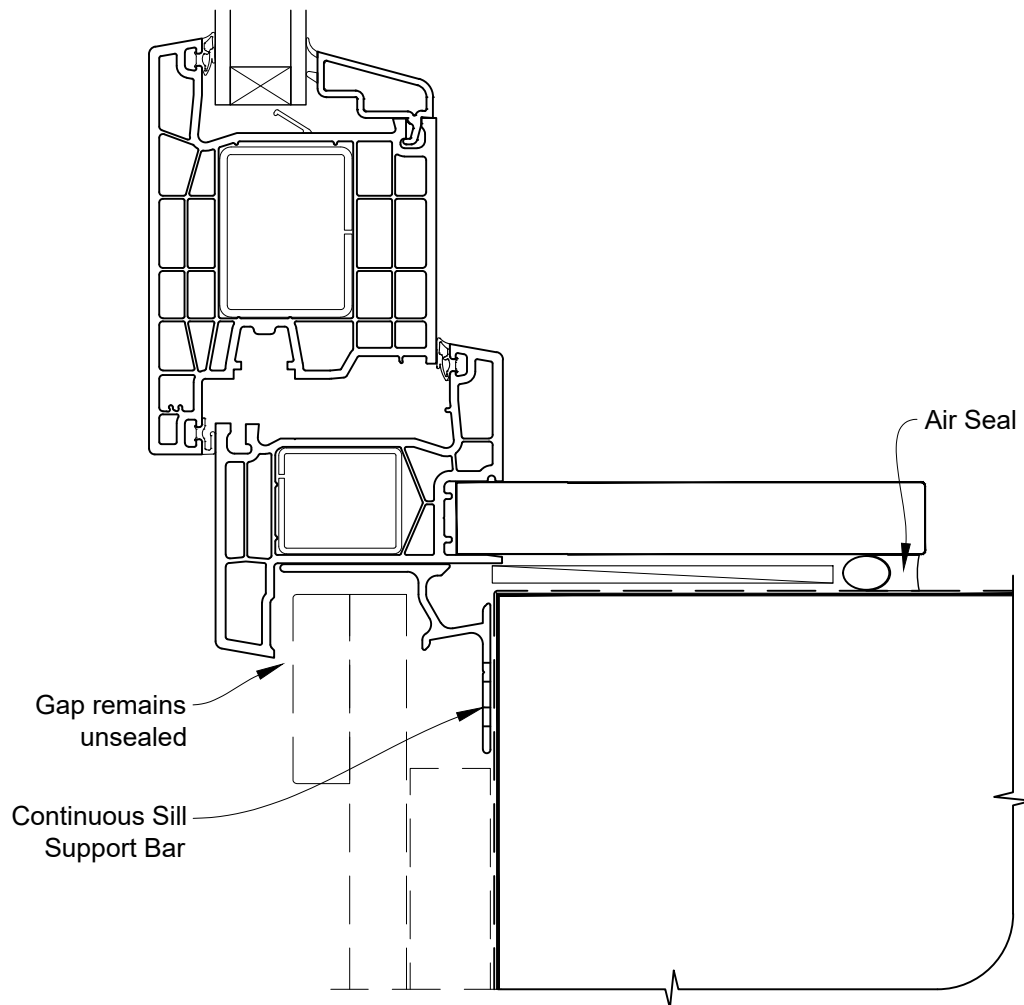

INSTALLATION DETAIL - KLIMA SERIES HINGED DOOR OPEN OUT ON BOARD & BATTEN CAVITY CONSTRUCTION

Date: 01.06.20

Scale: 1:2

CAD Ref.: KSHOBB-CH

INSTALLATION DETAIL - KLIMA SERIES HINGED DOOR OPEN OUT ON BOARD & BATTEN DIRECT FIXED CLADDING

Date: 01.06.20

Scale: 1:2

CAD Ref.: KSHOBB-DH