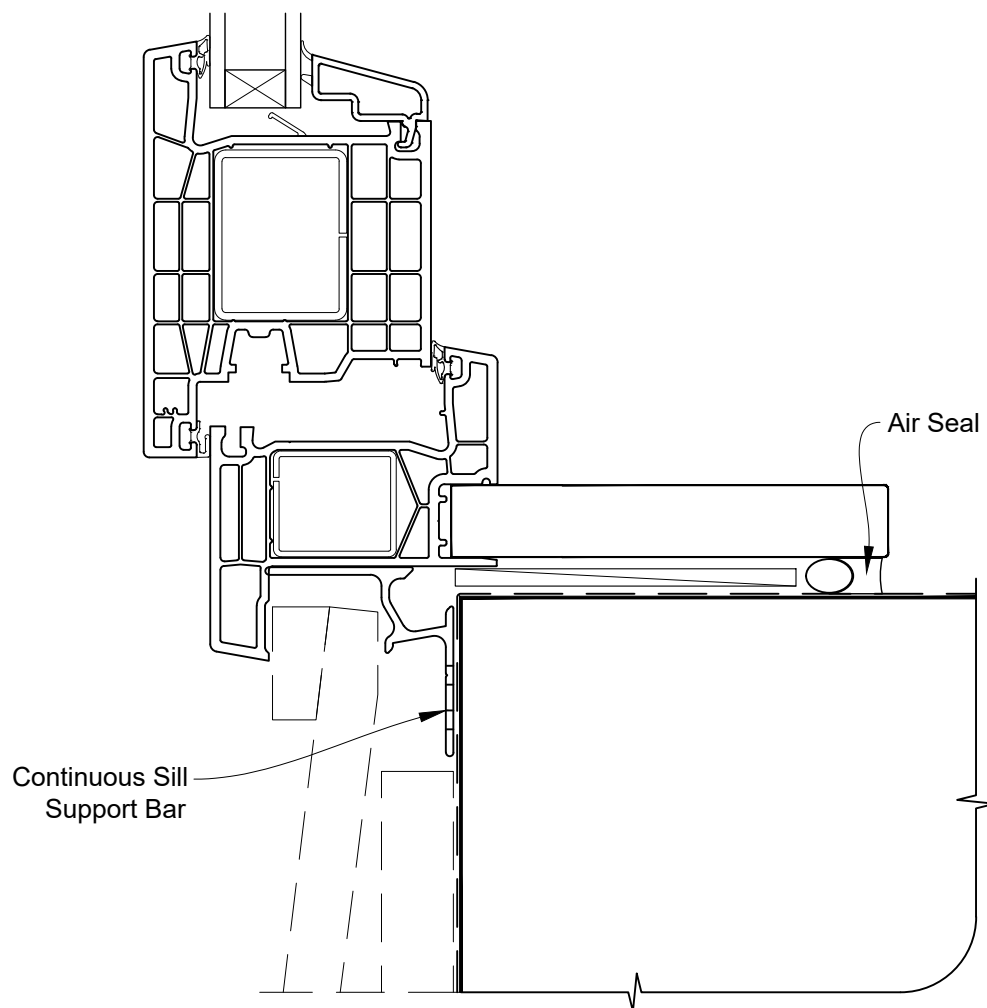

INSTALLATION DETAIL - KLIMA SERIES HINGED DOOR OPEN OUT ON BEVELBACK WEATHERBOARD CAVITY CONSTRUCTION

Date: 01.06.20

Scale: 1:2

CAD Ref.: KSHOBW-CH

INSTALLATION DETAIL - KLIMA SERIES HINGED DOOR OPEN OUT ON BEVELBACK WEATHERBOARD DIRECT FIXED CLADDING

Date: 01.06.20

Scale: 1:2

CAD Ref.: KSHOBW-DH