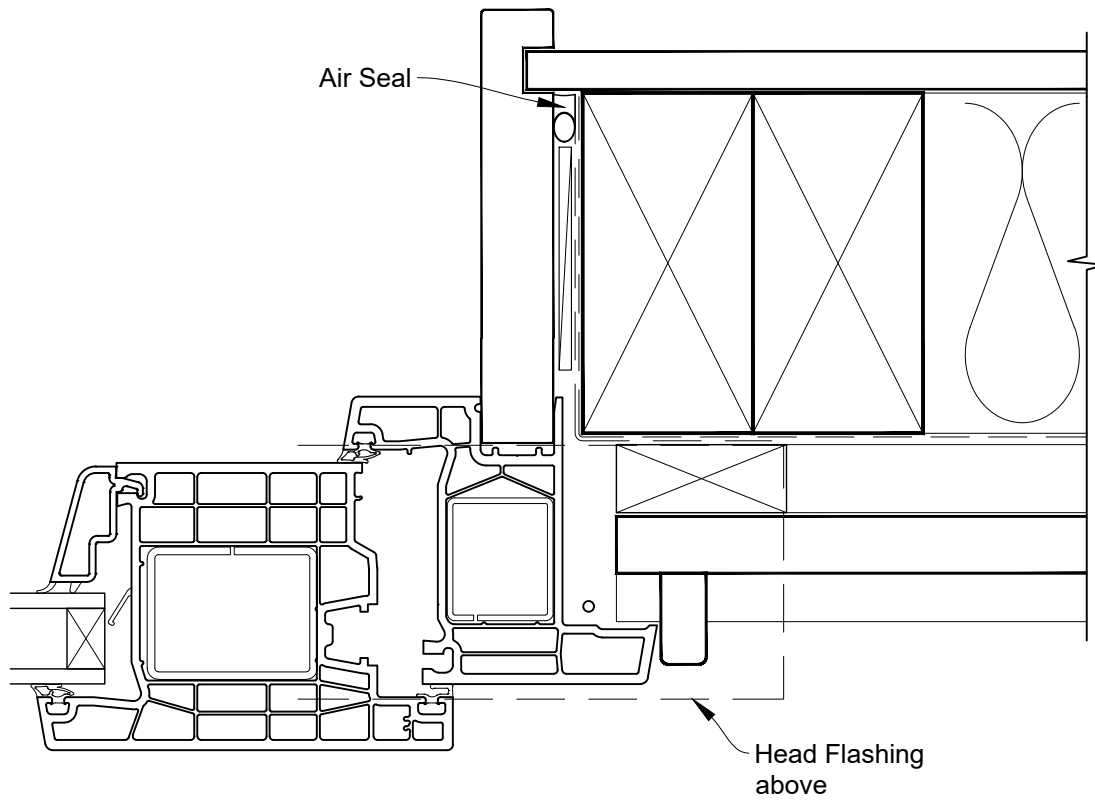

INSTALLATION DETAIL - KLIMA SERIES HINGED DOOR OPEN OUT ON BEVELBACK WEATHERBOARD CAVITY CONSTRUCTION

Date: 01.06.20

Scale: 1:2

CAD Ref.: KSHOBW-CH

INSTALLATION DETAIL - KLIMA SERIES HINGED DOOR OPEN OUT ON BEVELBACK WEATHERBOARD DIRECT FIXED CLADDING

Date: 01.06.20

Scale: 1:2

CAD Ref.: KSHOBW-DH