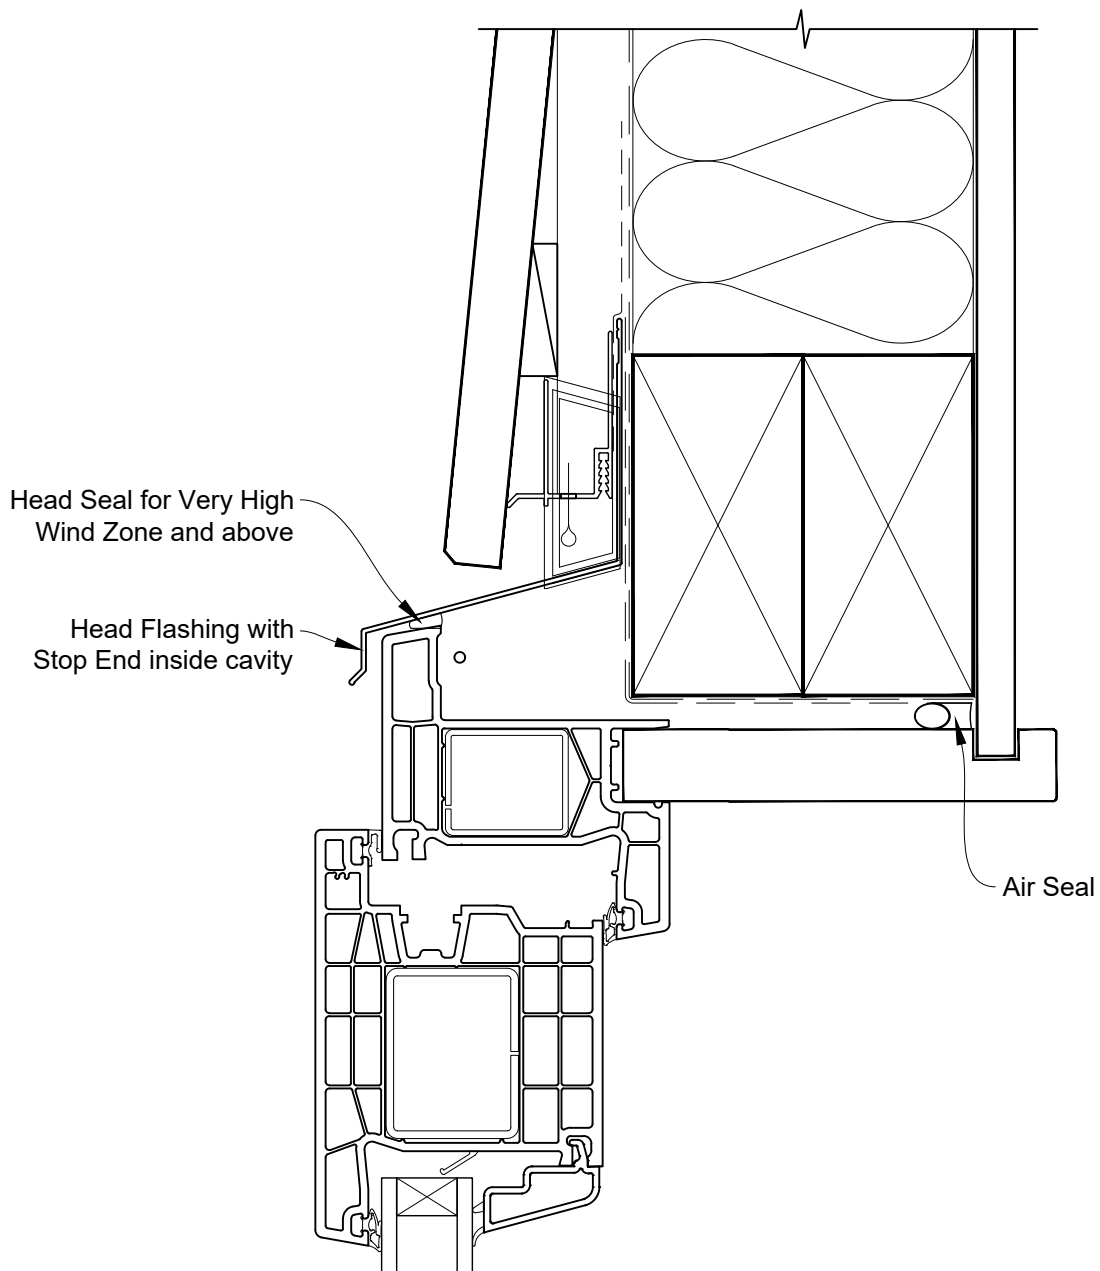

INSTALLATION DETAIL - KLIMA SERIES HINGED DOOR OPEN OUT ON BEVELBACK WEATHERBOARD CAVITY CONSTRUCTION

Date: 01.06.20

Scale: 1:2

CAD Ref.: KSHOBW-CH

INSTALLATION DETAIL - KLIMA SERIES HINGED DOOR OPEN OUT ON BEVELBACK WEATHERBOARD DIRECT FIXED CLADDING

Date: 01.06.20

Scale: 1:2

CAD Ref.: KSHOBW-DH