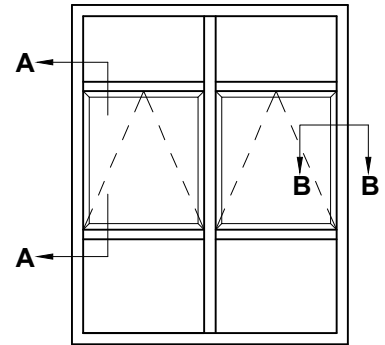

125MM FLUSHGLAZE SYSTEM SINGLE GLAZED, SASH CROSS SECTION

Cad Ref. ACFG14-0 Scale 1:2 Date 01.08.16

SECTION A-A

SECTION B-B