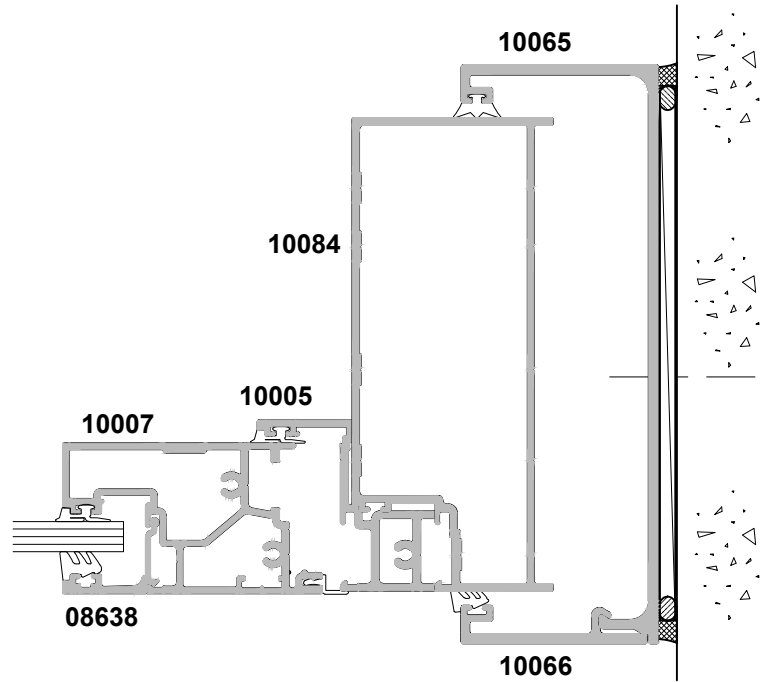

125MM FLUSHGLAZE SYSTEM SINGLE GLAZED, SASH CROSS SECTION

Cad Ref. ACFG14-0 Scale 1:2 Date 01.08.16

SECTION A-A

SECTION B-B