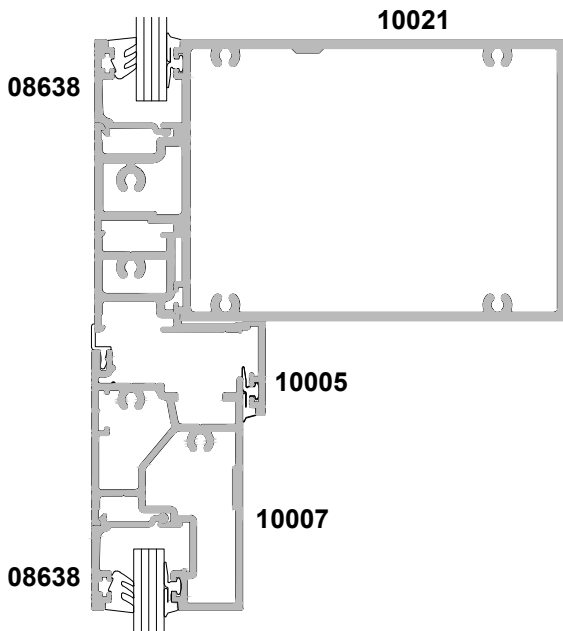

125MM FLUSHGLAZE SYSTEM SINGLE GLAZED, SASH CROSS SECTION

Cad Ref. ACFG14-0 Scale 1:2 Date 01.08.16

SECTION A-A

SECTION B-B