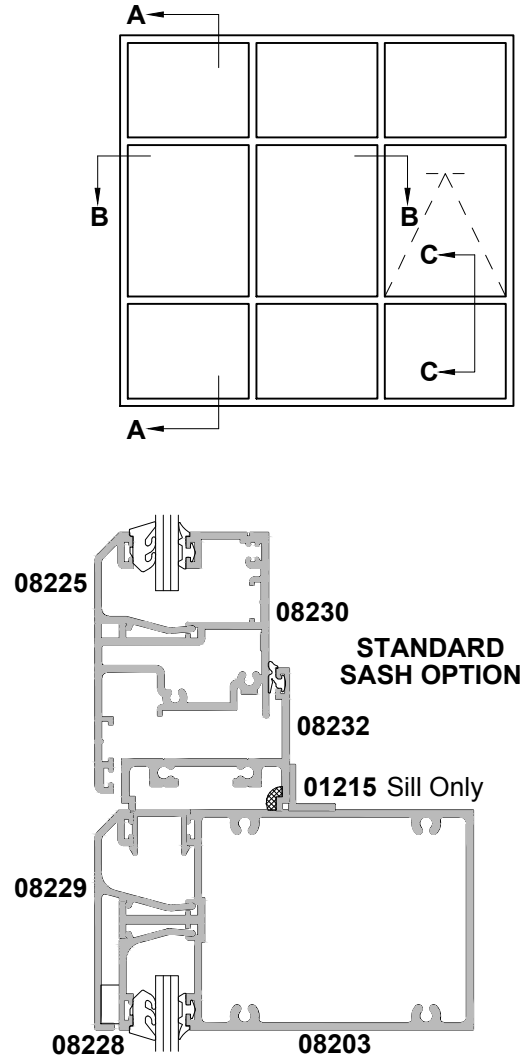

100MM FLUSHGLAZE SINGLE GLAZED, FIXED SYSTEM CROSS SECTION

Cad Ref. ACFG01-0 Scale 1:2 Date 01.08.16

SECTION A-A

SECTION C-C

SECTION B-B