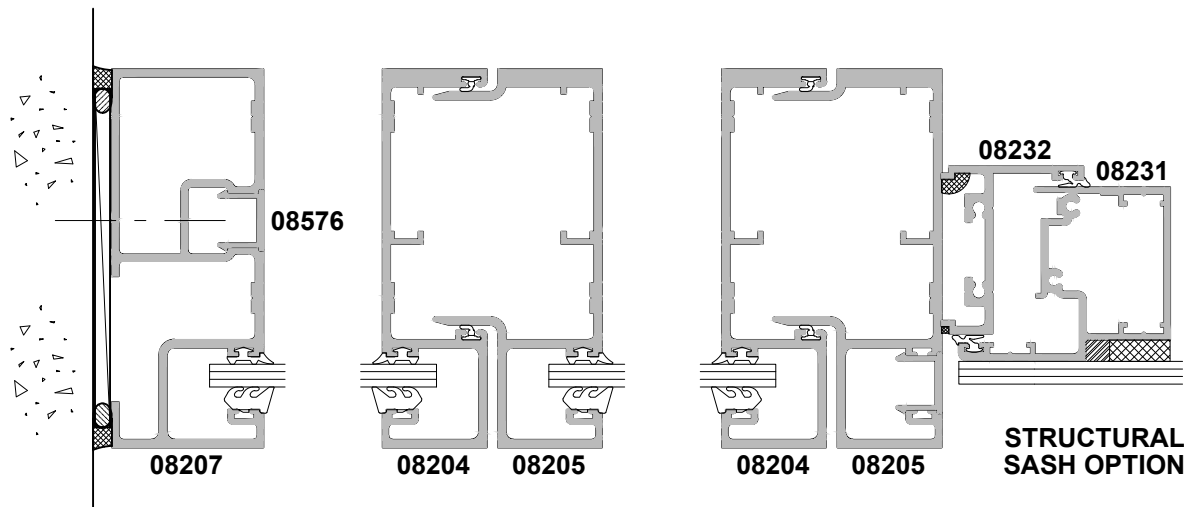

100MM FLUSHGLAZE SINGLE GLAZED, FIXED SYSTEM CROSS SECTION

Cad Ref. ACFG01-0 Scale 1:2 Date 01.08.16

SECTION A-A

SECTION C-C

SECTION B-B