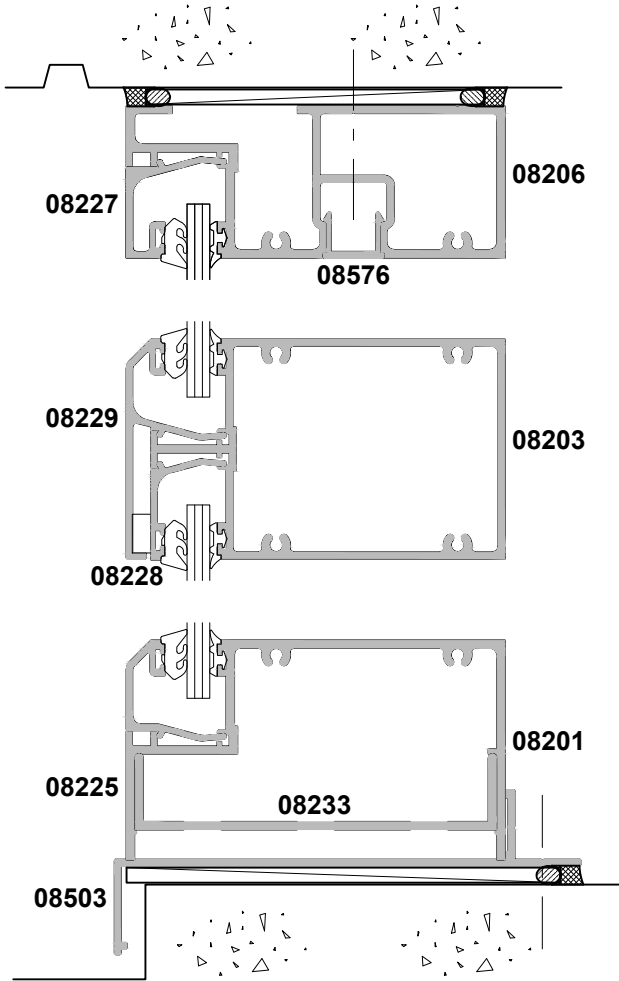

100MM FLUSHGLAZE SINGLE GLAZED, FIXED SYSTEM CROSS SECTION

Cad Ref. ACFG01-0 Scale 1:2 Date 01.08.16

SECTION A-A

SECTION C-C

SECTION B-B