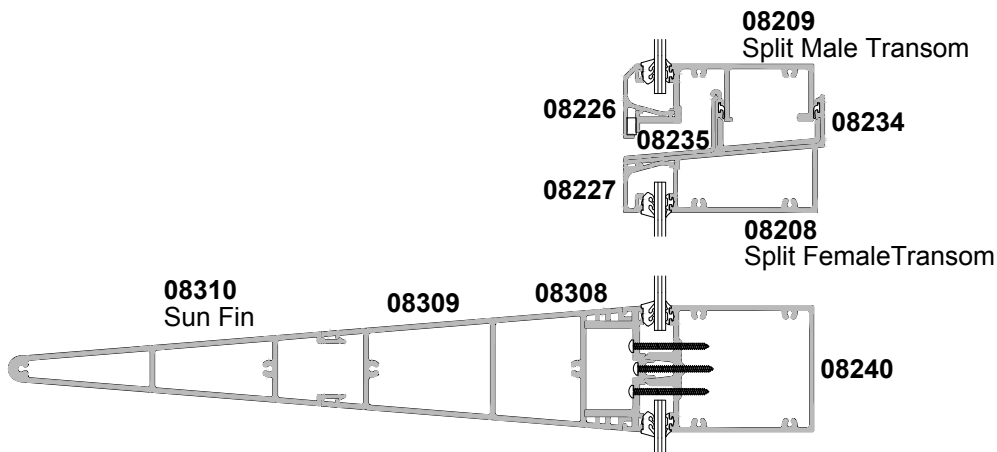

100MM FLUSHGLAZE SUN FINS, SINGLE GLAZED CROSS SECTION

Cad Ref. ACFG03-0 Scale 1:4 Date 01.08.16

SECTION A-A