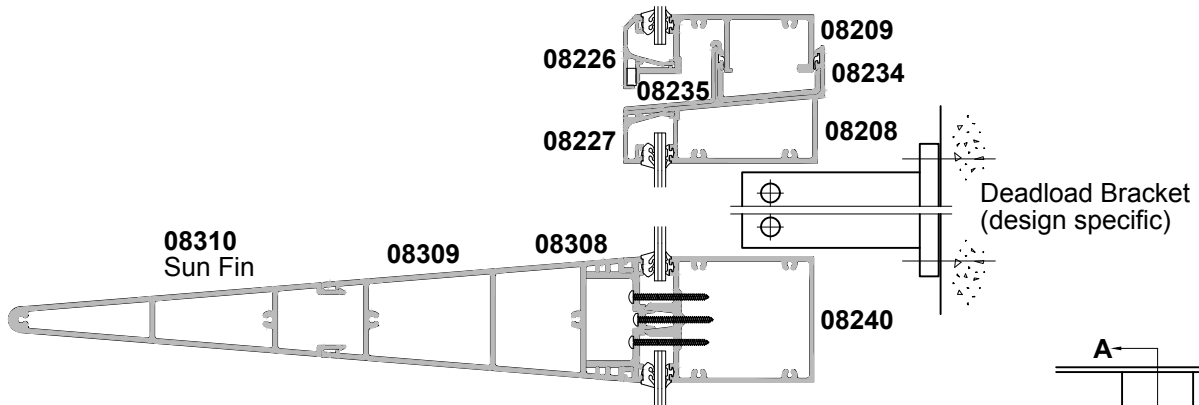

100MM FLUSHGLAZE SUN FINS, SINGLE GLAZED CROSS SECTION

Cad Ref. ACFG03-0 Scale 1:4 Date 01.08.16

SECTION A-A