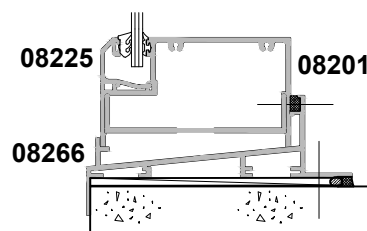

100MM FLUSHGLAZE SUN FINS, SINGLE GLAZED CROSS SECTION

Cad Ref. ACFG03-0 Scale 1:4 Date 01.08.16

SECTION A-A