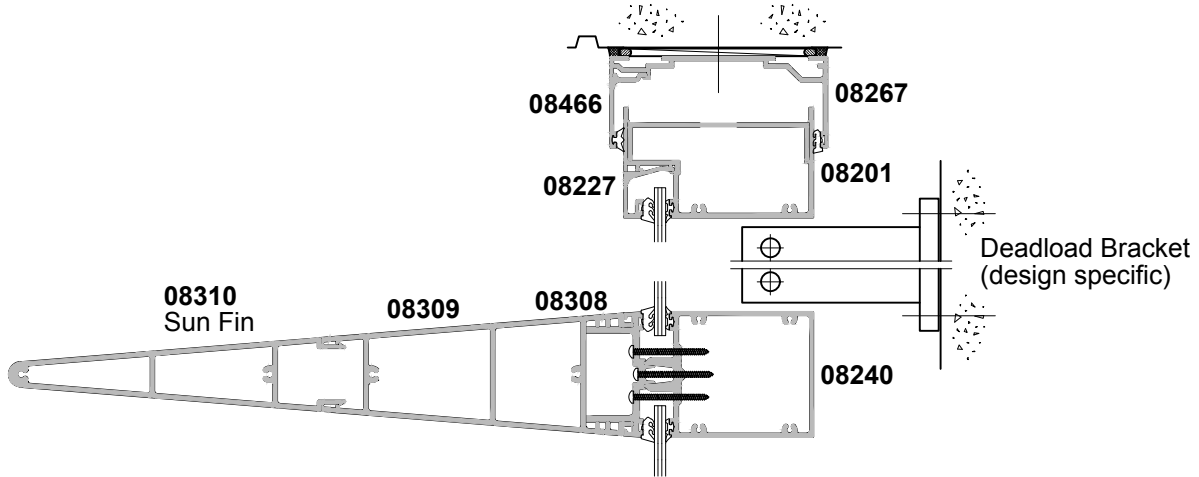

100MM FLUSHGLAZE SUN FINS, SINGLE GLAZED CROSS SECTION

Cad Ref. ACFG03-0 Scale 1:4 Date 01.08.16

SECTION A-A