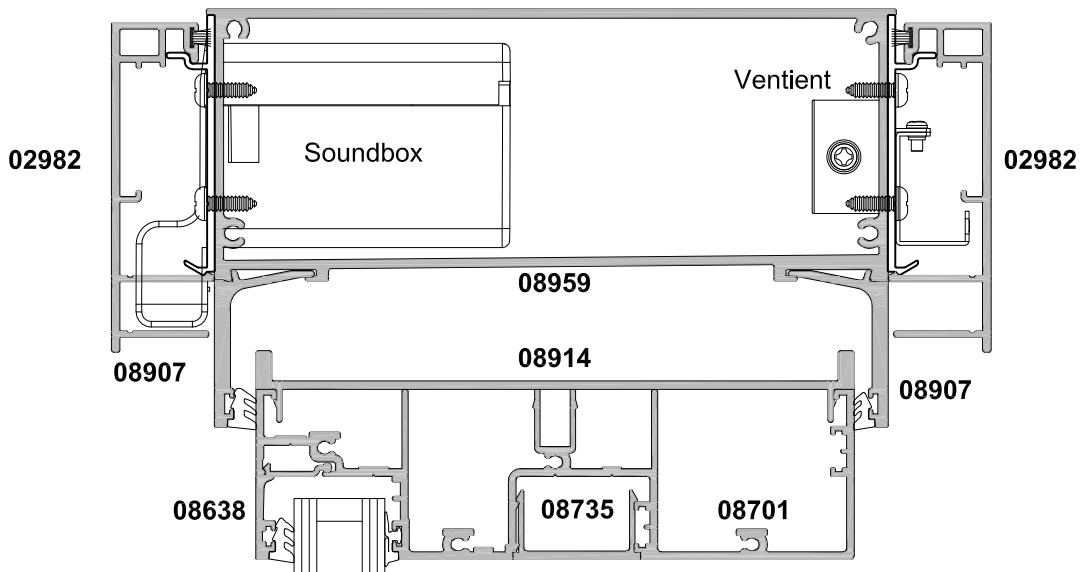

APL ARCHITECTURAL SERIES
106MM & 158MM VENTIENT
CROSS SECTION

Cad Ref. AAAW04-0 Scale 1:2 Date 01.08.18

106MM VENTIENT FRAME

158MM VENTIENT FRAME