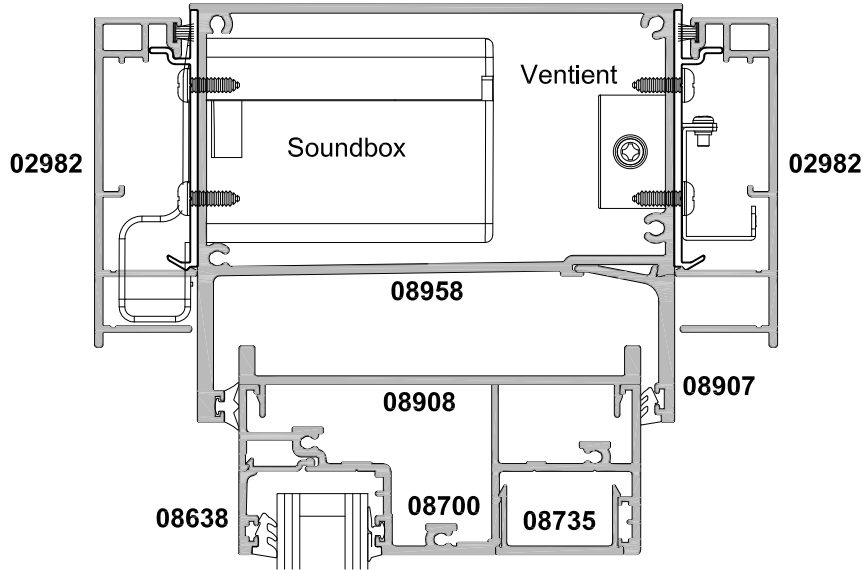

APL ARCHITECTURAL SERIES
106MM & 158MM VENTIENT
CROSS SECTION

Cad Ref. AAAW04-0 Scale 1:2 Date 01.08.18

106MM VENTIENT FRAME

158MM VENTIENT FRAME