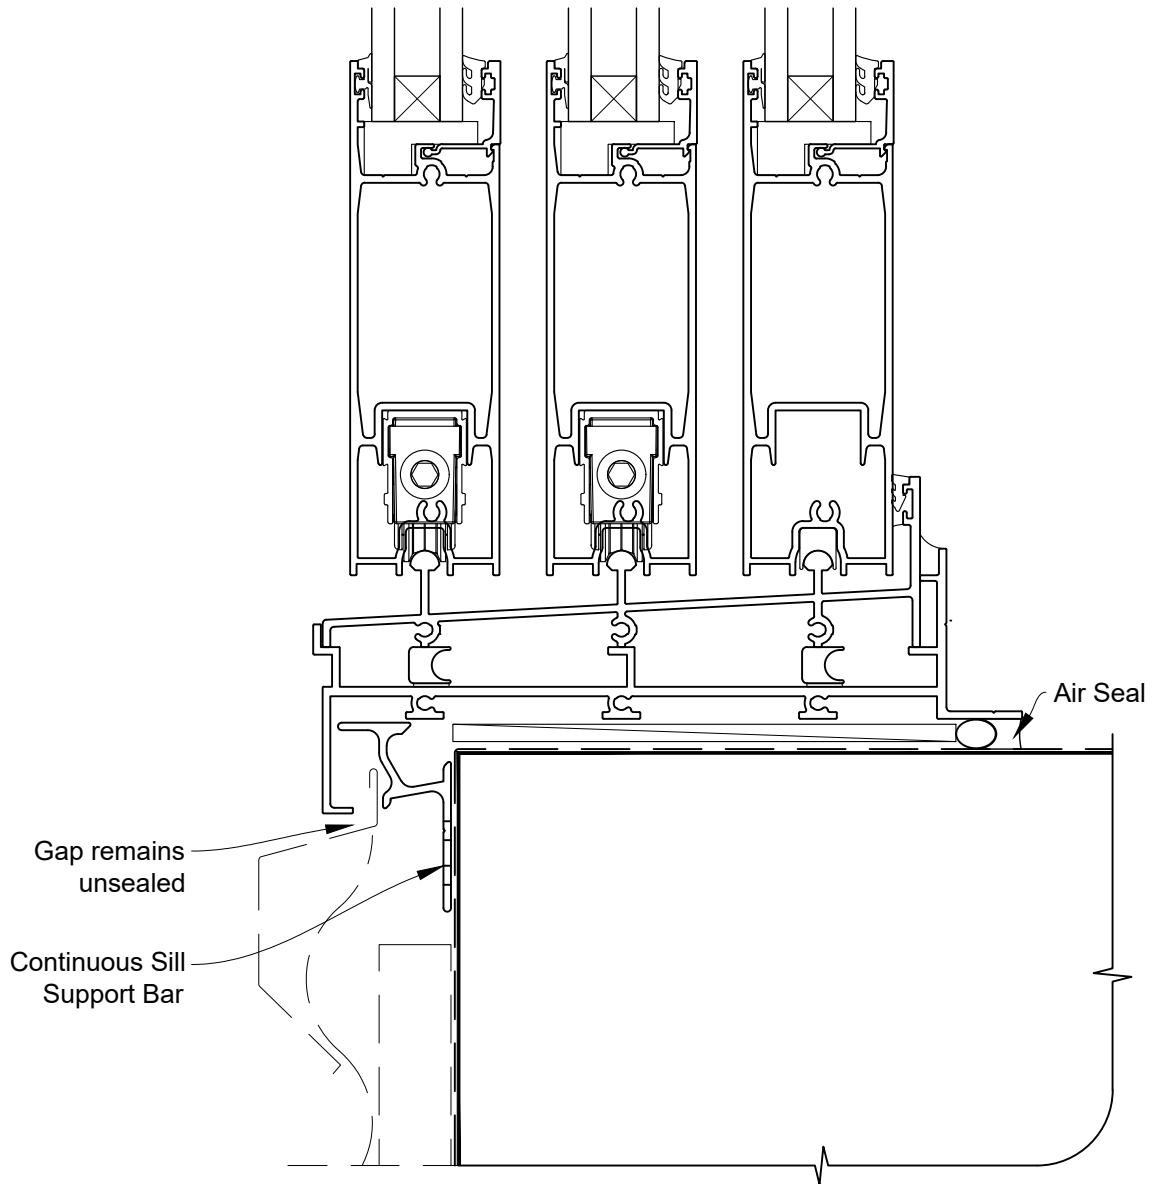

# INSTALLATION DETAIL - ARCHITECTURAL SERIES SLIDING DOOR THREE TRACK ON PROFILE METAL CAVITY CONSTRUCTION

Date: 27.09.19

Scale: 1:2

CAD Ref.: ASS3PM-MODEL