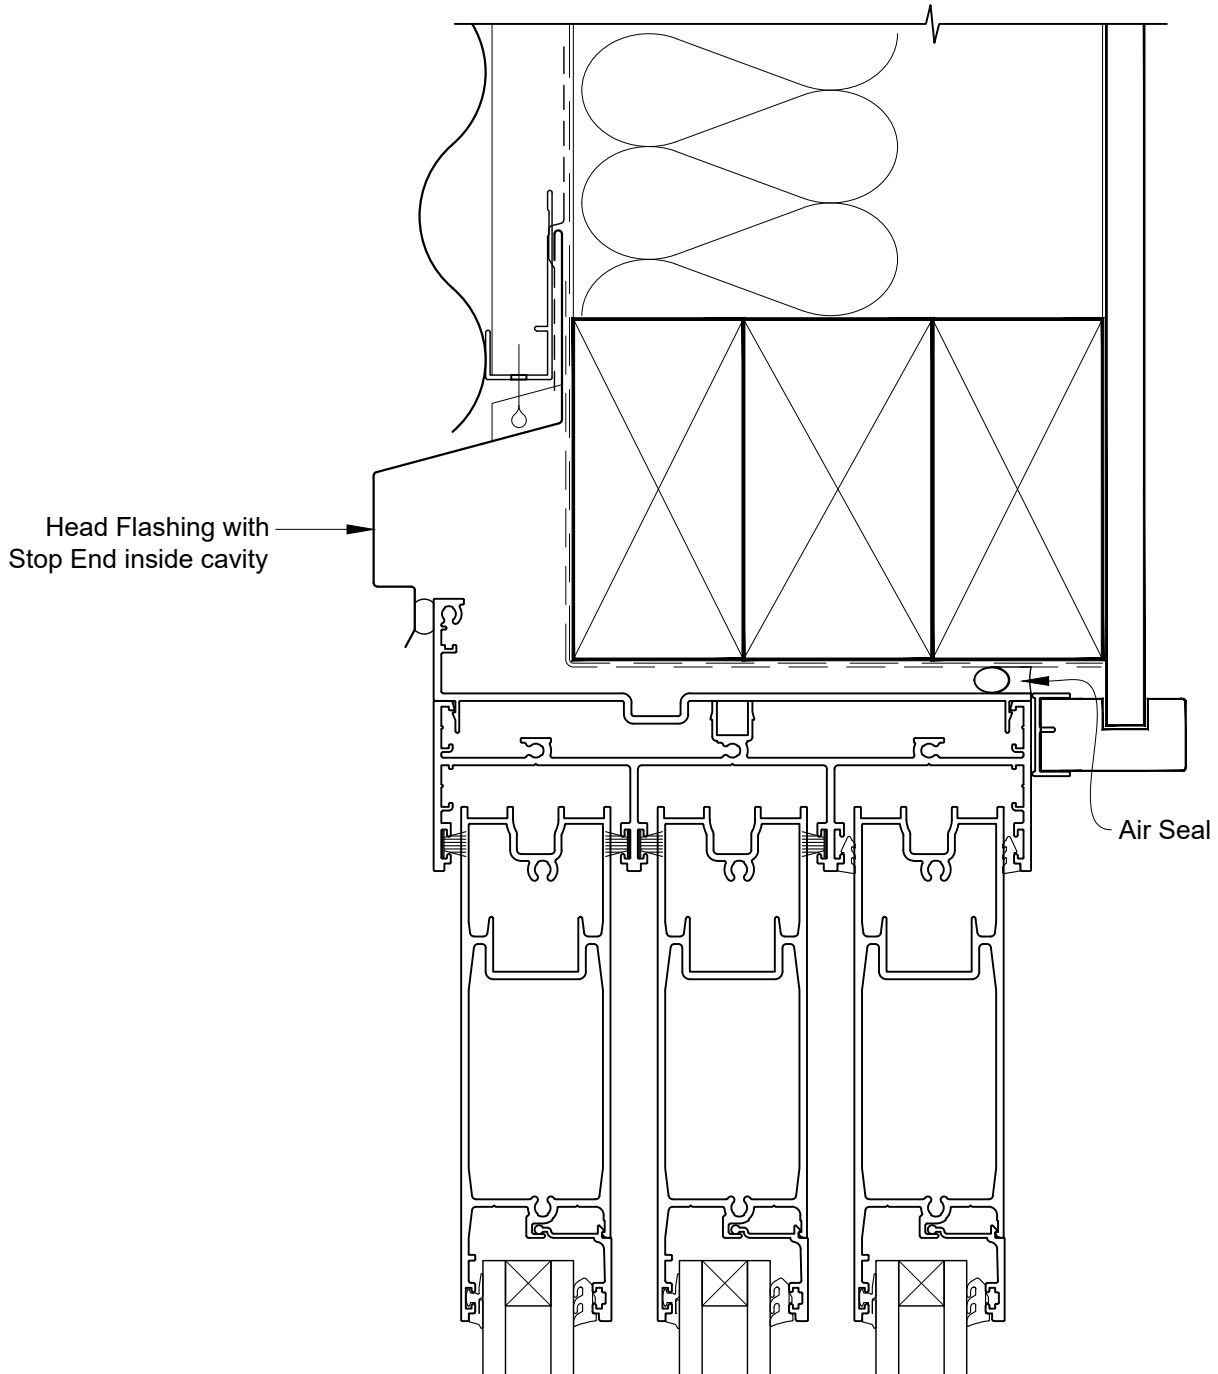

# INSTALLATION DETAIL - ARCHITECTURAL SERIES SLIDING DOOR THREE TRACK ON PROFILE METAL CAVITY CONSTRUCTION

Date: 27.09.19

Scale: 1:2

CAD Ref.: ASS3PM-MODEL

# INSTALLATION DETAIL - ARCHITECTURAL SERIES SLIDING DOOR THREE TRACK ON PROFILE METAL DIRECT FIXED CLADDING

Date: 27.09.19

Scale: 1:2

CAD Ref.: ASS3PM-MODEL