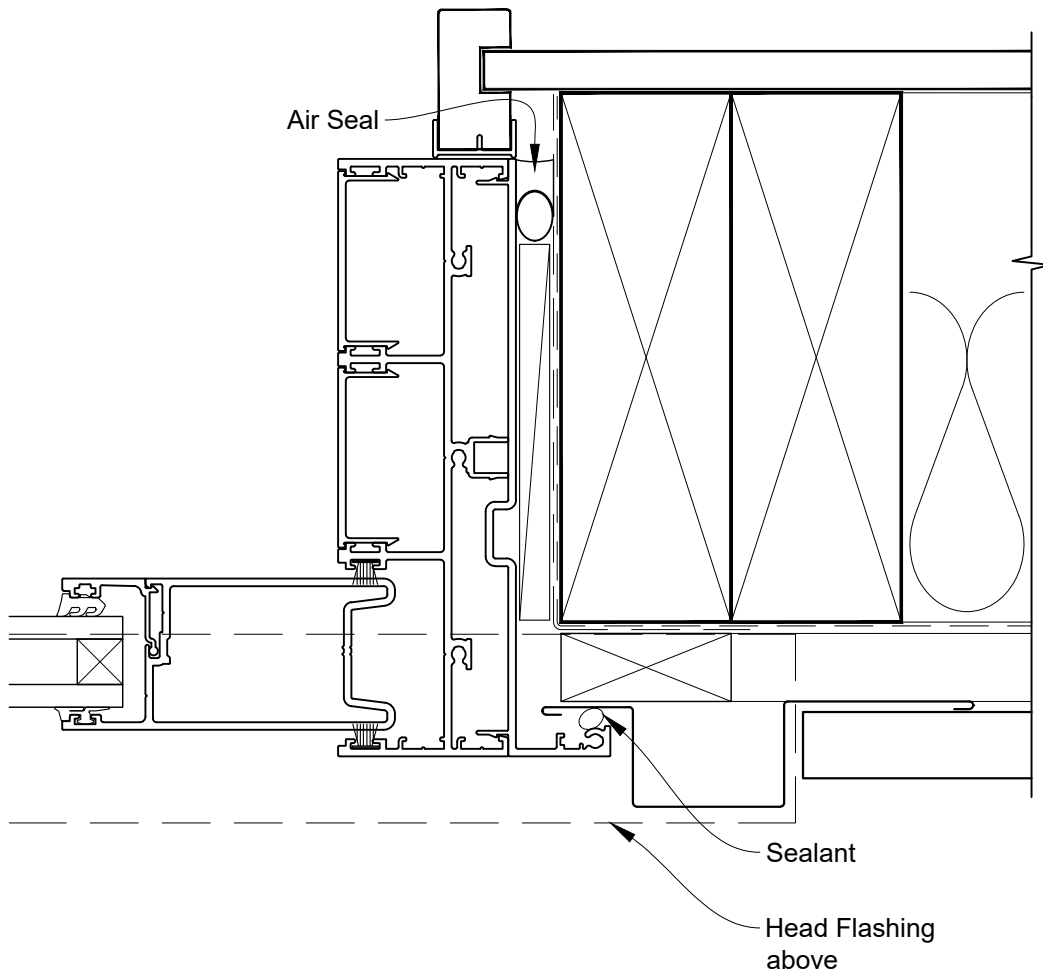

# INSTALLATION DETAIL - ARCHITECTURAL SERIES SLIDING DOOR THREE TRACK ON PROFILE METAL CAVITY CONSTRUCTION

Date: 27.09.19

Scale: 1:2

CAD Ref.: ASS3PM-MODEL