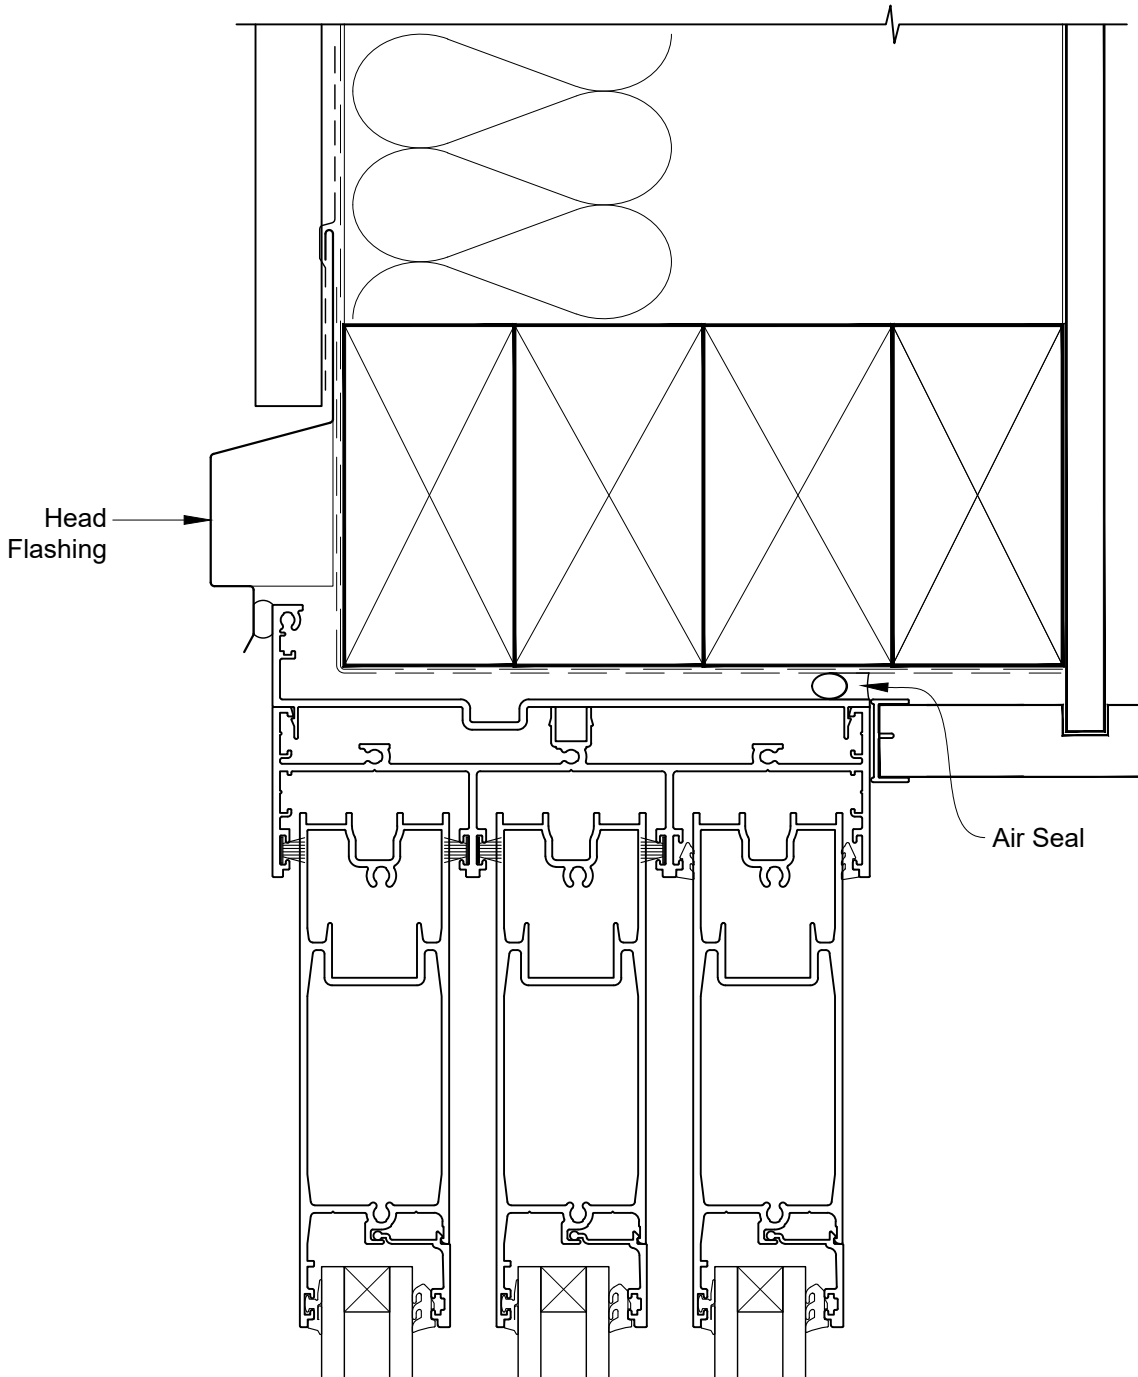

# INSTALLATION DETAIL - ARCHITECTURAL SERIES SLIDING DOOR THREE TRACK ON PROFILE METAL CAVITY CONSTRUCTION

Date: 27.09.19

Scale: 1:2

CAD Ref.: ASS3PM-MODEL

# INSTALLATION DETAIL - ARCHITECTURAL SERIES SLIDING DOOR THREE TRACK ON PROFILE METAL DIRECT FIXED CLADDING

Date: 27.09.19

Scale: 1:2

CAD Ref.: ASS3PM-MODEL