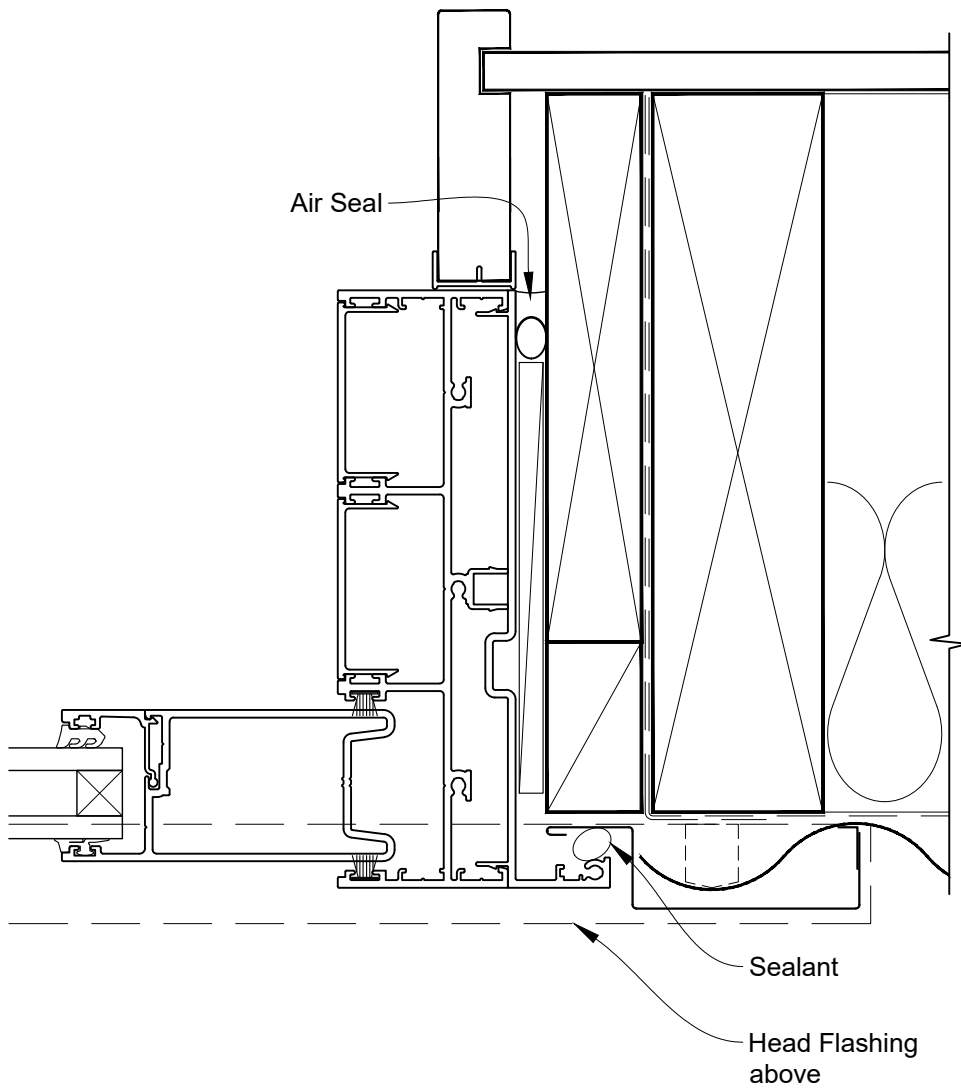

# INSTALLATION DETAIL - ARCHITECTURAL SERIES SLIDING DOOR THREE TRACK ON PROFILE METAL CAVITY CONSTRUCTION

Date: 27.09.19

Scale: 1:2

CAD Ref.: ASS3PM-MODEL

# INSTALLATION DETAIL - ARCHITECTURAL SERIES SLIDING DOOR THREE TRACK ON PROFILE METAL DIRECT FIXED CLADDING

Date: 27.09.19

Scale: 1:2

CAD Ref.: ASS3PM-MODEL