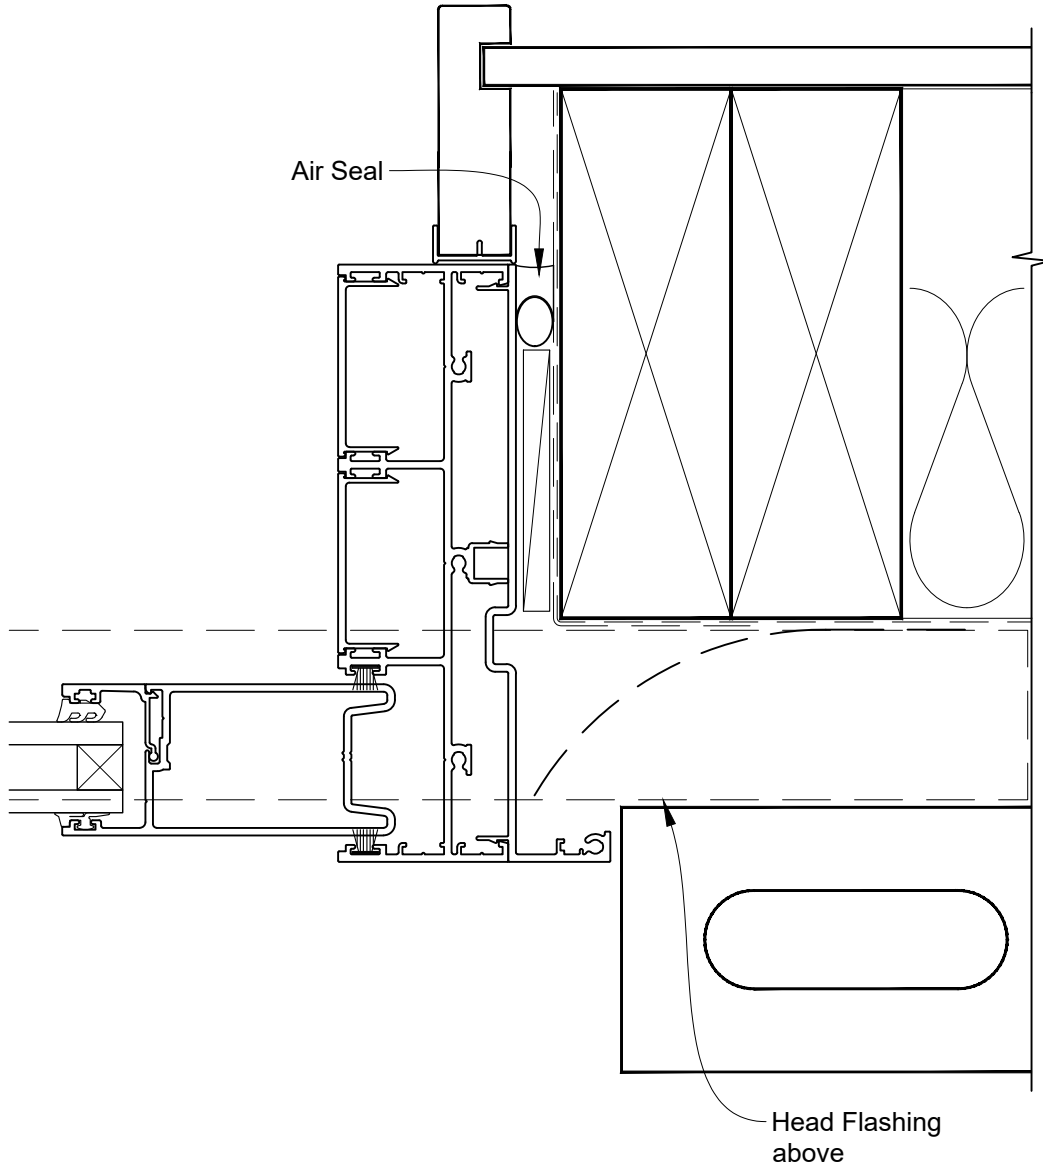

INSTALLATION DETAIL - ARCHITECTURAL SERIES SLIDING DOOR THREE TRACK ON BRICK VENEER CAVITY CONSTRUCTION

Date: 27.09.19

Scale: 1:2

CAD Ref.: ASS3BV-CH

INSTALLATION DETAIL - ARCHITECTURAL SERIES SLIDING DOOR THREE TRACK ON BRICK VENEER CAVITY CONSTRUCTION

Date: 27.09.19

Scale: 1:2

CAD Ref.: ASS3BV-CJ

INSTALLATION DETAIL - ARCHITECTURAL SERIES SLIDING DOOR THREE TRACK ON BRICK VENEER CAVITY CONSTRUCTION

Date: 27.09.19

Scale: 1:2

CAD Ref.: ASS3BV-CS