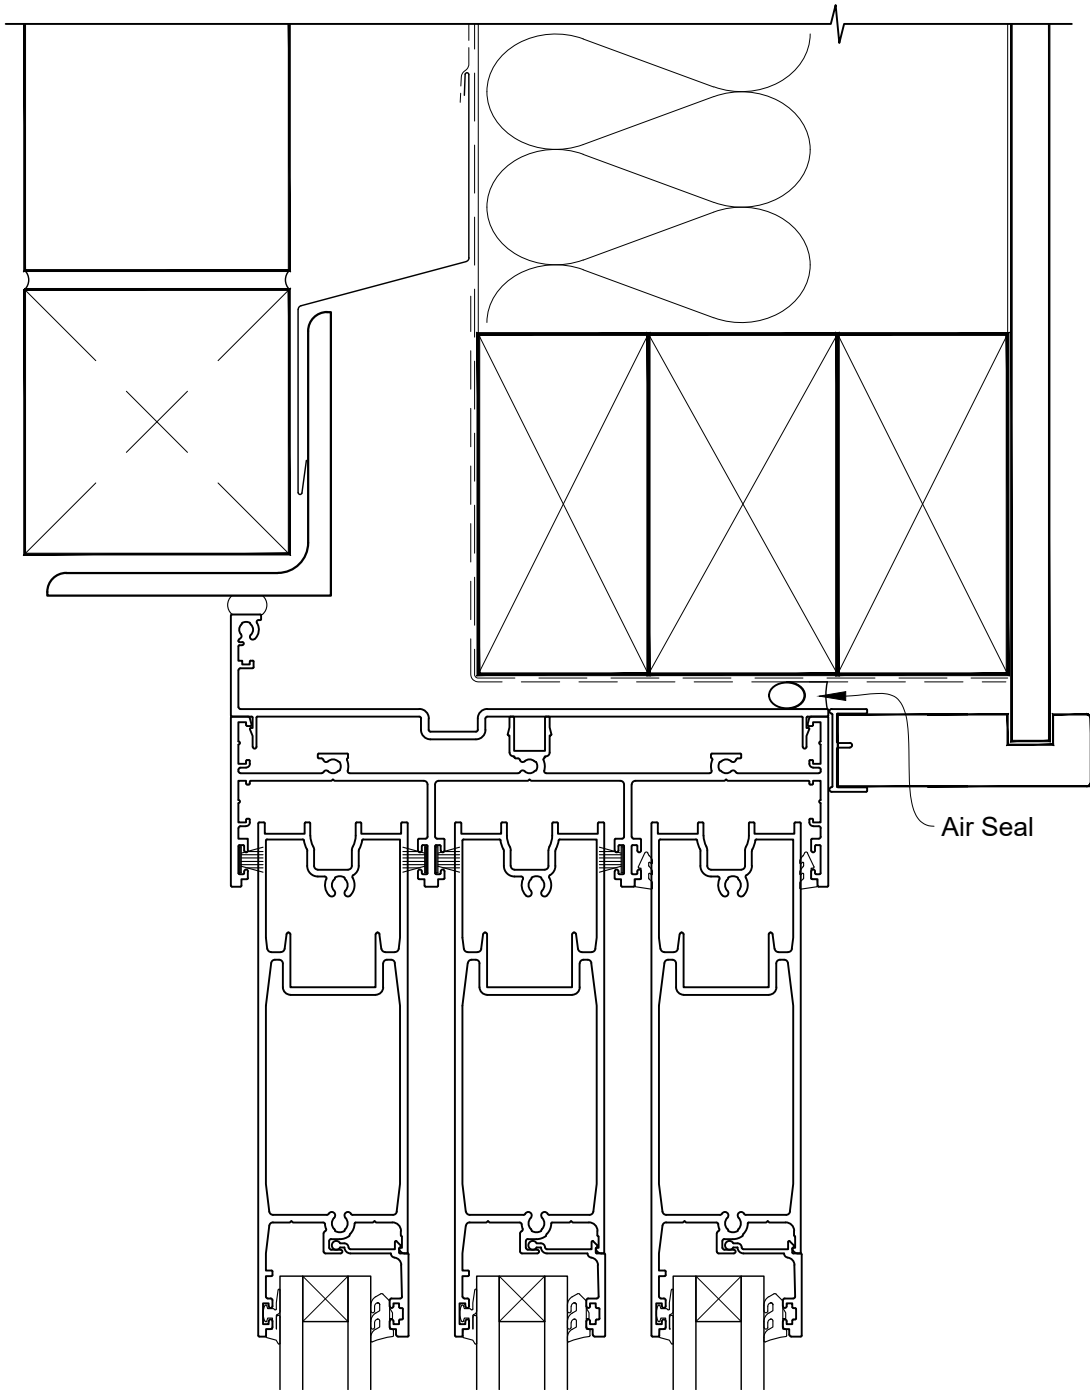

INSTALLATION DETAIL - ARCHITECTURAL SERIES SLIDING DOOR THREE TRACK ON BRICK VENEER CAVITY CONSTRUCTION

Date: 27.09.19

Scale: 1:2

CAD Ref.: ASS3BV-CH

INSTALLATION DETAIL - ARCHITECTURAL SERIES SLIDING DOOR THREE TRACK ON BRICK VENEER CAVITY CONSTRUCTION

Date: 27.09.19

Scale: 1:2

CAD Ref.: ASS3BV-CJ

INSTALLATION DETAIL - ARCHITECTURAL SERIES SLIDING DOOR THREE TRACK ON BRICK VENEER CAVITY CONSTRUCTION

Date: 27.09.19

Scale: 1:2

CAD Ref.: ASS3BV-CS