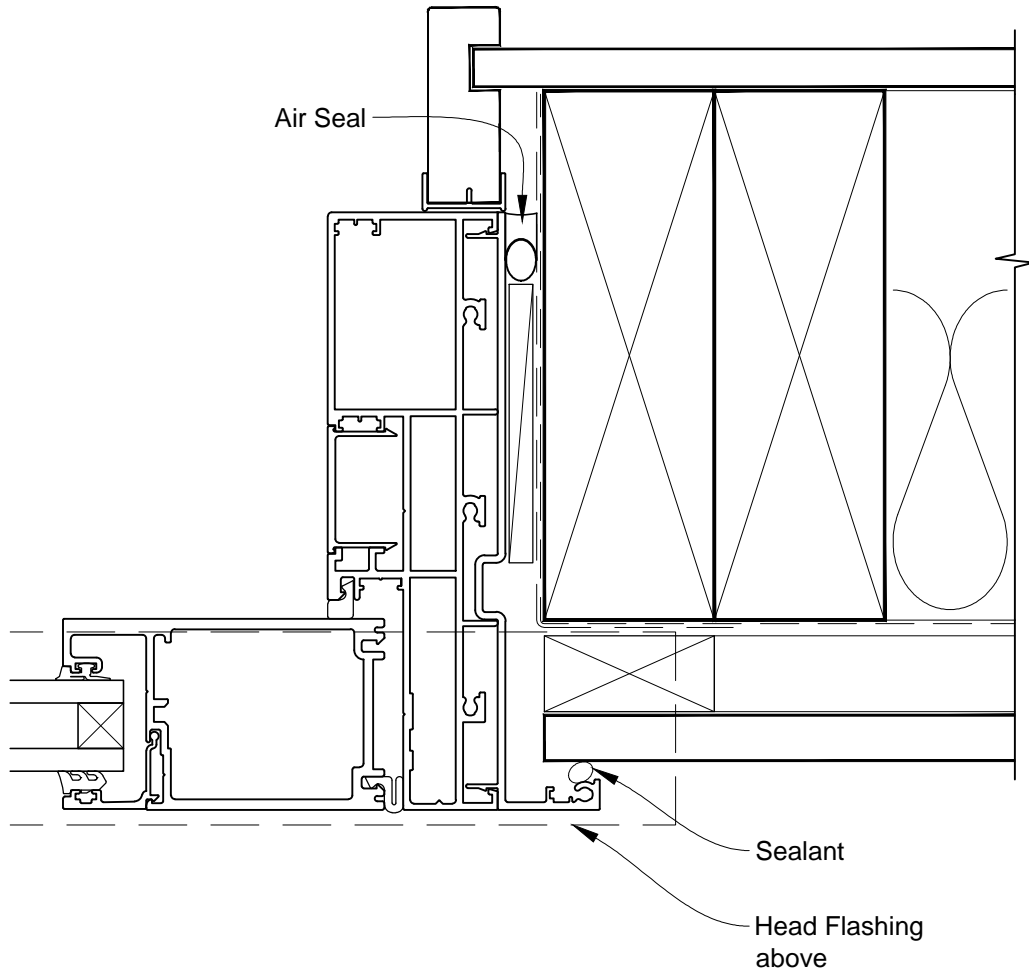

INSTALLATION DETAIL - ARCHITECTURAL 158mm SERIES HINGED DOOR OPEN OUT ON FLAT SHEET CAVITY CONSTRUCTION

Date: 01.03.14

Scale: 1:2

CAD Ref.: ASHO158FS-CH

INSTALLATION DETAIL - ARCHITECTURAL 158mm SERIES HINGED DOOR OPEN OUT ON FLAT SHEET CAVITY CONSTRUCTION

Date: 01.03.14

Scale: 1:2

CAD Ref.: ASHO158FS-CJ

INSTALLATION DETAIL - ARCHITECTURAL 158mm SERIES HINGED DOOR OPEN OUT ON FLAT SHEET CAVITY CONSTRUCTION

Date: 01.03.14 Scale: 1:2 CAD Ref.: ASHO158FS-CS

**INSTALLATION DETAIL - ARCHITECTURAL 158mm SERIES
HINGED DOOR OPEN OUT ON FLAT SHEET
DIRECT FIXED CLADDING**

Date: 01.03.14 Scale: 1:2 CAD Ref.: ASHO158FS-DH

**INSTALLATION DETAIL - ARCHITECTURAL 158mm SERIES
HINGED DOOR OPEN OUT ON FLAT SHEET
DIRECT FIXED CLADDING**

Date: 01.03.14

Scale: 1:2

CAD Ref.: ASHO158FS-DJ