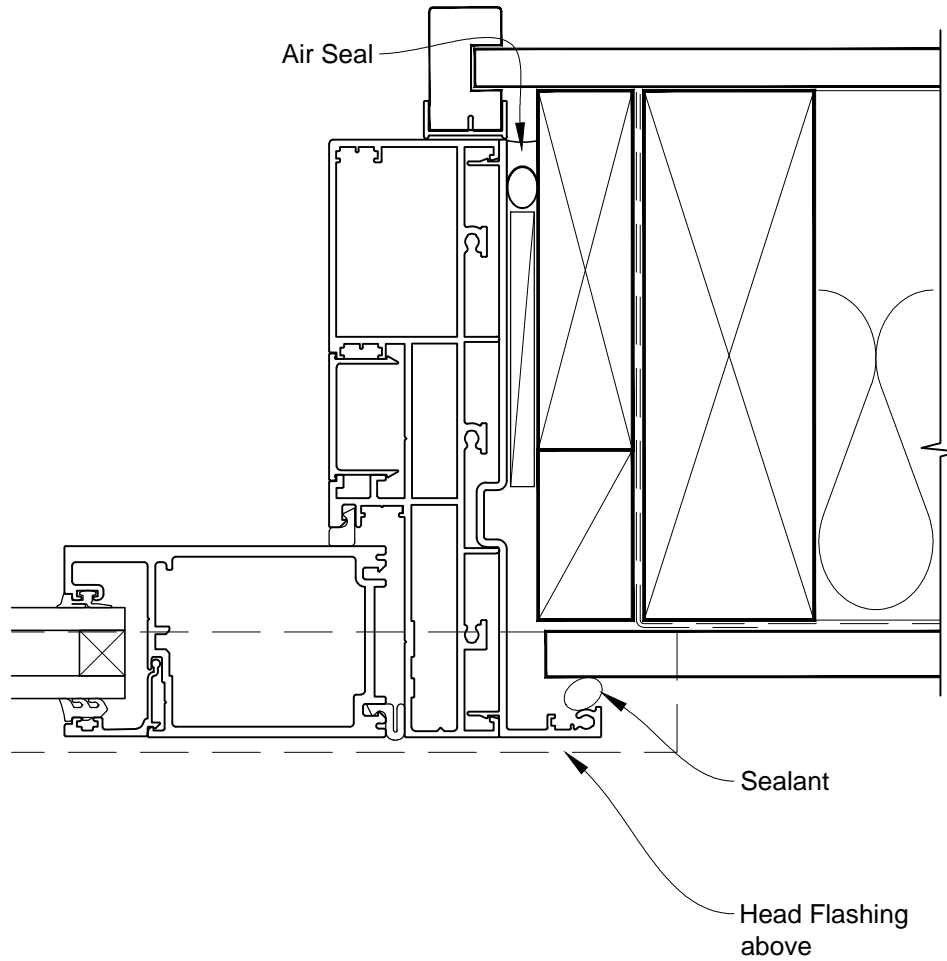

INSTALLATION DETAIL - ARCHITECTURAL 158mm SERIES HINGED DOOR OPEN OUT ON FLAT SHEET CAVITY CONSTRUCTION

Date: 01.03.14

Scale: 1:2

CAD Ref.: ASHO158FS-CH

INSTALLATION DETAIL - ARCHITECTURAL 158mm SERIES HINGED DOOR OPEN OUT ON FLAT SHEET CAVITY CONSTRUCTION

Date: 01.03.14 Scale: 1:2 CAD Ref.: ASHO158FS-DH

**INSTALLATION DETAIL - ARCHITECTURAL 158mm SERIES
HINGED DOOR OPEN OUT ON FLAT SHEET
DIRECT FIXED CLADDING**

Date: 01.03.14

Scale: 1:2

CAD Ref.: ASHO158FS-DJ

**INSTALLATION DETAIL - ARCHITECTURAL 158mm SERIES
HINGED DOOR OPEN OUT ON FLAT SHEET
DIRECT FIXED CLADDING**

Date: 01.03.14 Scale: 1:2 CAD Ref.: ASHO158FS-DS