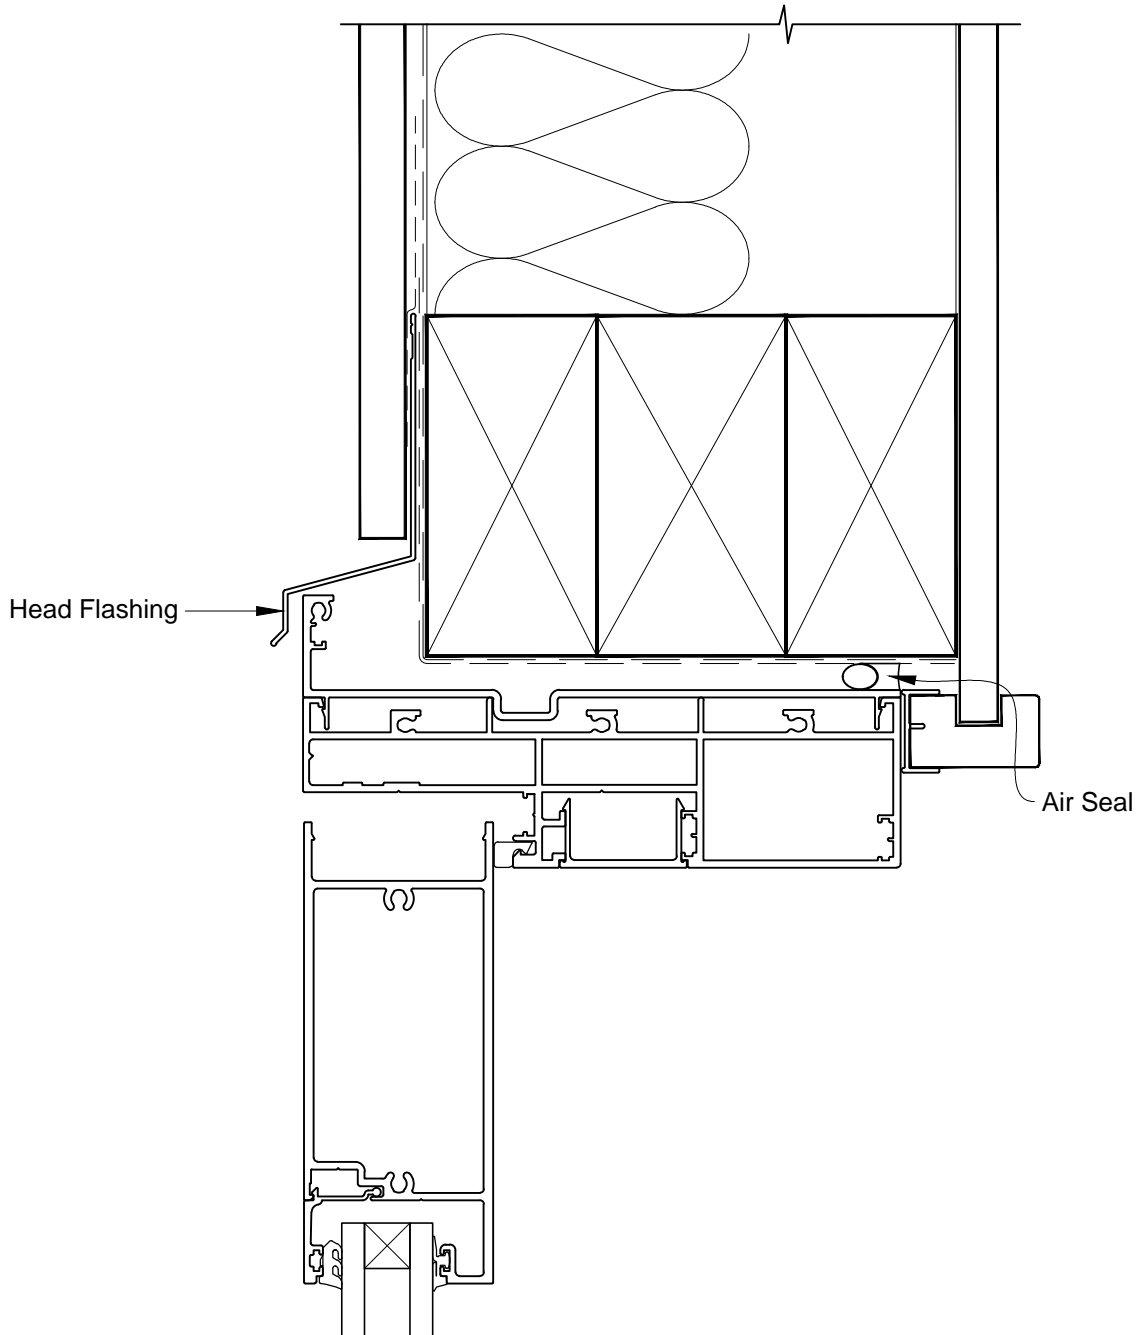

INSTALLATION DETAIL - ARCHITECTURAL 158mm SERIES HINGED DOOR OPEN OUT ON FLAT SHEET CAVITY CONSTRUCTION

Date: 01.03.14

Scale: 1:2

CAD Ref.: ASHO158FS-CH

INSTALLATION DETAIL - ARCHITECTURAL 158mm SERIES HINGED DOOR OPEN OUT ON FLAT SHEET CAVITY CONSTRUCTION

Date: 01.03.14

Scale: 1:2

CAD Ref.: ASHO158FS-CJ

INSTALLATION DETAIL - ARCHITECTURAL 158mm SERIES HINGED DOOR OPEN OUT ON FLAT SHEET CAVITY CONSTRUCTION

Date: 01.03.14 Scale: 1:2 CAD Ref.: ASHO158FS-CS

**INSTALLATION DETAIL - ARCHITECTURAL 158mm SERIES
HINGED DOOR OPEN OUT ON FLAT SHEET
DIRECT FIXED CLADDING**

Date: 01.03.14 Scale: 1:2 CAD Ref.: ASHO158FS-DH

**INSTALLATION DETAIL - ARCHITECTURAL 158mm SERIES
HINGED DOOR OPEN OUT ON FLAT SHEET
DIRECT FIXED CLADDING**

Date: 01.03.14

Scale: 1:2

CAD Ref.: ASHO158FS-DJ

**INSTALLATION DETAIL - ARCHITECTURAL 158mm SERIES
HINGED DOOR OPEN OUT ON FLAT SHEET
DIRECT FIXED CLADDING**

Date: 01.03.14 Scale: 1:2 CAD Ref.: ASHO158FS-DS