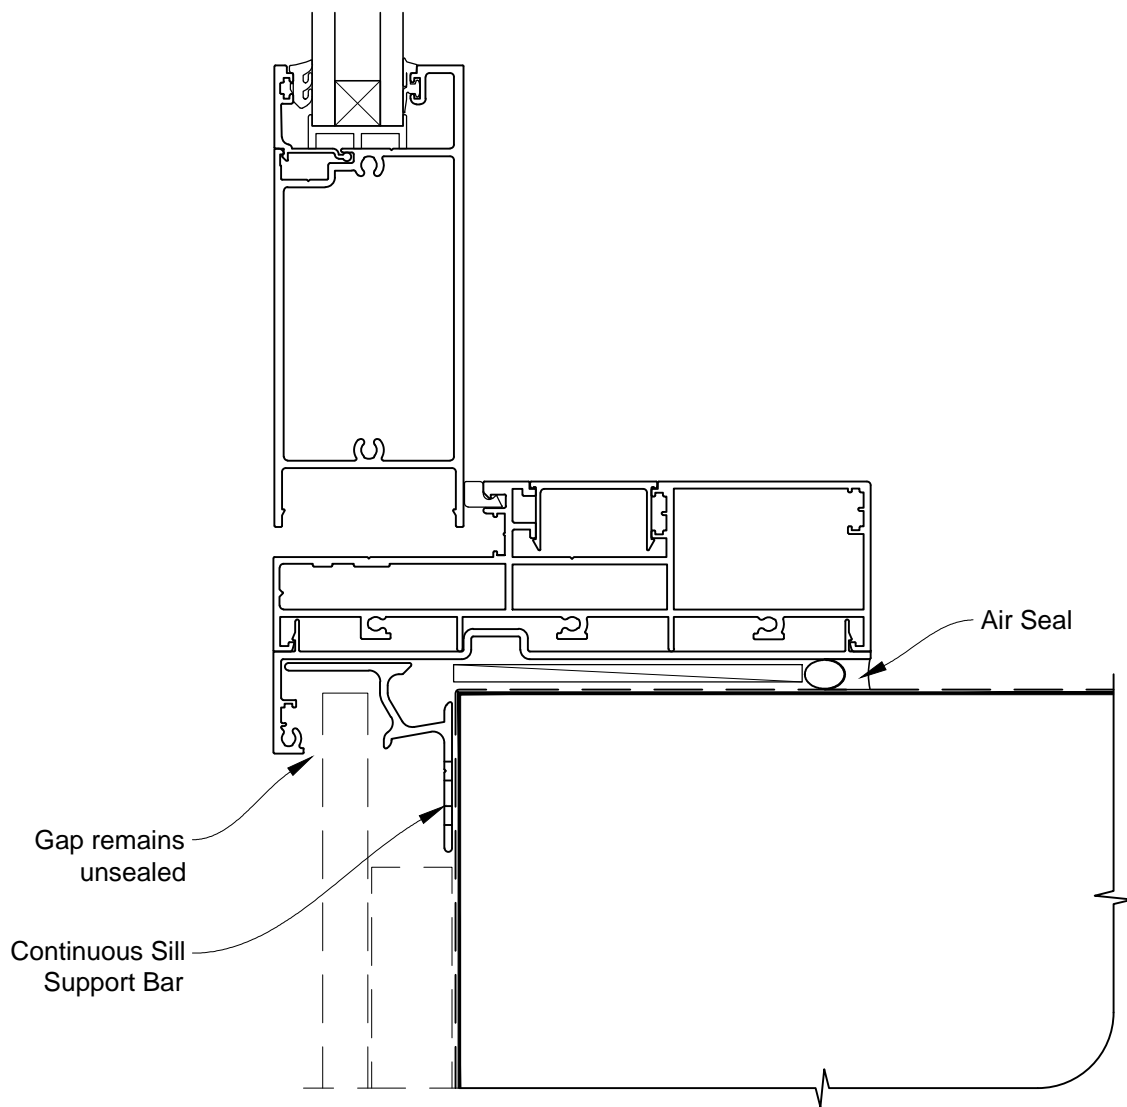

INSTALLATION DETAIL - ARCHITECTURAL 158mm SERIES HINGED DOOR OPEN OUT ON FLAT SHEET CAVITY CONSTRUCTION

Date: 01.03.14

Scale: 1:2

CAD Ref.: ASHO158FS-CH

INSTALLATION DETAIL - ARCHITECTURAL 158mm SERIES HINGED DOOR OPEN OUT ON FLAT SHEET CAVITY CONSTRUCTION

Date: 01.03.14

Scale: 1:2

CAD Ref.: ASHO158FS-CJ

INSTALLATION DETAIL - ARCHITECTURAL 158mm SERIES HINGED DOOR OPEN OUT ON FLAT SHEET CAVITY CONSTRUCTION

Date: 01.03.14 Scale: 1:2 CAD Ref.: ASHO158FS-CS

**INSTALLATION DETAIL - ARCHITECTURAL 158mm SERIES
HINGED DOOR OPEN OUT ON FLAT SHEET
DIRECT FIXED CLADDING**

Date: 01.03.14 Scale: 1:2 CAD Ref.: ASHO158FS-DH

**INSTALLATION DETAIL - ARCHITECTURAL 158mm SERIES
HINGED DOOR OPEN OUT ON FLAT SHEET
DIRECT FIXED CLADDING**

Date: 01.03.14

Scale: 1:2

CAD Ref.: ASHO158FS-DJ

**INSTALLATION DETAIL - ARCHITECTURAL 158mm SERIES
HINGED DOOR OPEN OUT ON FLAT SHEET
DIRECT FIXED CLADDING**

Date: 01.03.14 Scale: 1:2 CAD Ref.: ASHO158FS-DS