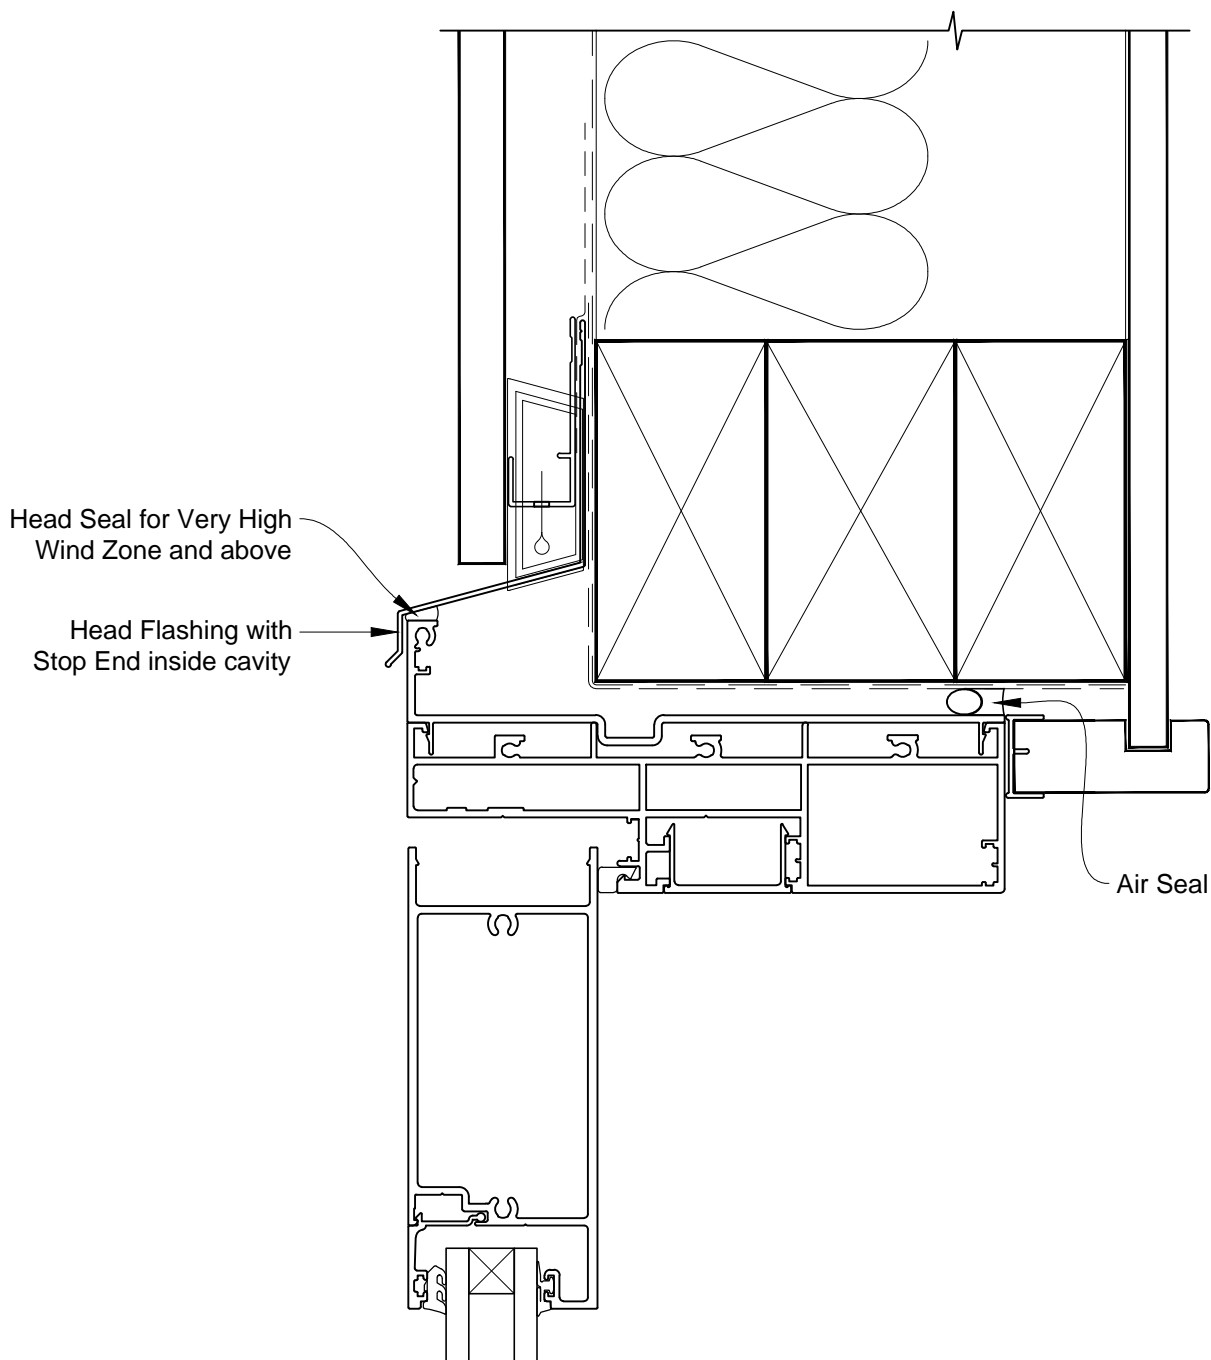

INSTALLATION DETAIL - ARCHITECTURAL 158mm SERIES HINGED DOOR OPEN OUT ON FLAT SHEET CAVITY CONSTRUCTION

Date: 01.03.14

Scale: 1:2

CAD Ref.: ASHO158FS-CH

INSTALLATION DETAIL - ARCHITECTURAL 158mm SERIES HINGED DOOR OPEN OUT ON FLAT SHEET CAVITY CONSTRUCTION

Date: 01.03.14

Scale: 1:2

CAD Ref.: ASHO158FS-CJ

INSTALLATION DETAIL - ARCHITECTURAL 158mm SERIES HINGED DOOR OPEN OUT ON FLAT SHEET CAVITY CONSTRUCTION

Date: 01.03.14 Scale: 1:2 CAD Ref.: ASHO158FS-CS

**INSTALLATION DETAIL - ARCHITECTURAL 158mm SERIES
HINGED DOOR OPEN OUT ON FLAT SHEET
DIRECT FIXED CLADDING**

Date: 01.03.14 Scale: 1:2 CAD Ref.: ASHO158FS-DH

**INSTALLATION DETAIL - ARCHITECTURAL 158mm SERIES
HINGED DOOR OPEN OUT ON FLAT SHEET
DIRECT FIXED CLADDING**

Date: 01.03.14

Scale: 1:2

CAD Ref.: ASHO158FS-DJ

**INSTALLATION DETAIL - ARCHITECTURAL 158mm SERIES
HINGED DOOR OPEN OUT ON FLAT SHEET
DIRECT FIXED CLADDING**

Date: 01.03.14 Scale: 1:2 CAD Ref.: ASHO158FS-DS