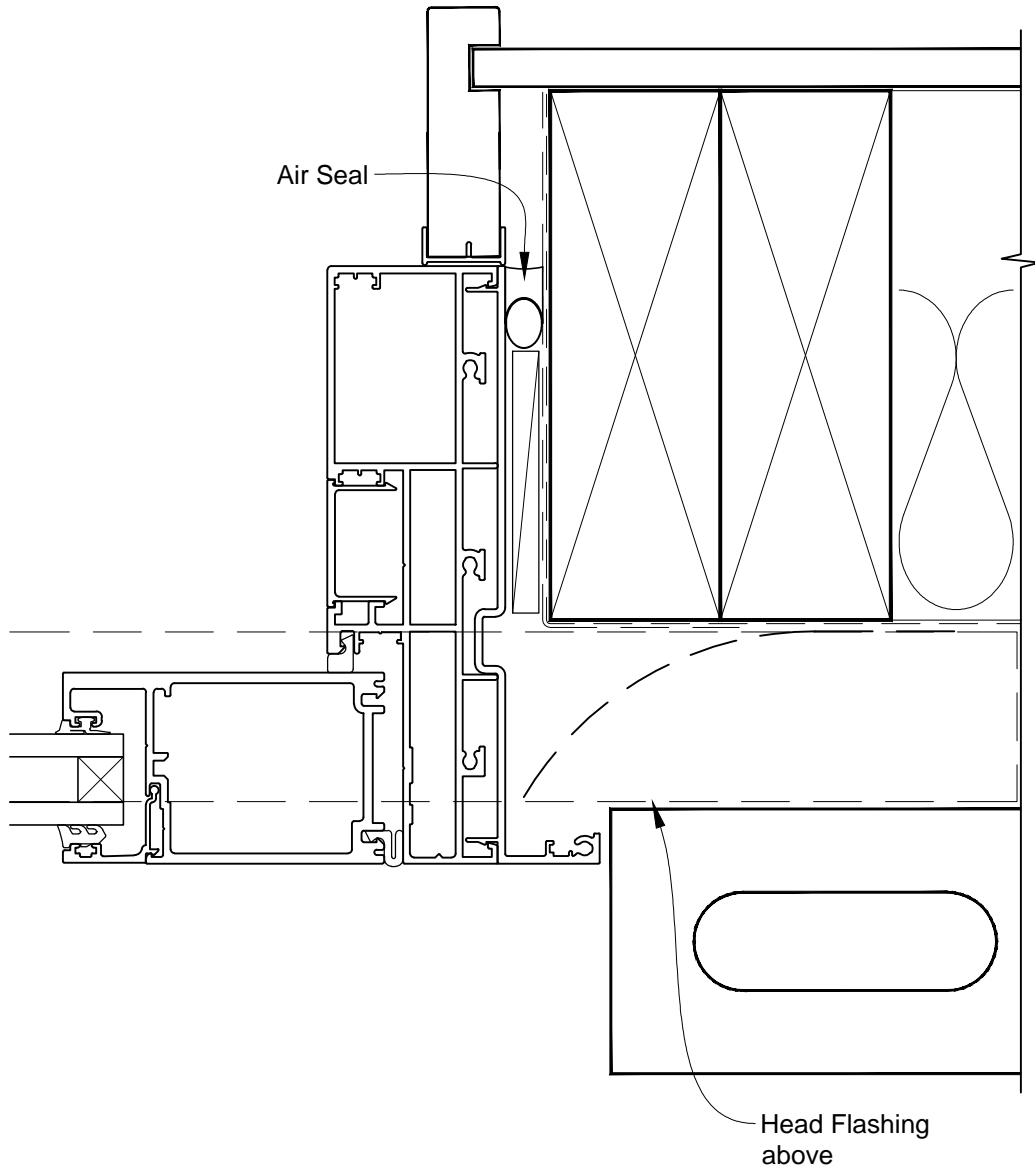

# INSTALLATION DETAIL - ARCHITECTURAL 158mm SERIES HINGED DOOR OPEN OUT ON BRICK VENEER CAVITY CONSTRUCTION

Date: 01.03.14

Scale: 1:2

CAD Ref.: ASHO158BV-CH

# INSTALLATION DETAIL - ARCHITECTURAL 158mm SERIES HINGED DOOR OPEN OUT ON BRICK VENEER CAVITY CONSTRUCTION

Date: 01.03.14

Scale: 1:2

CAD Ref.: ASHO158BV-CJ

# INSTALLATION DETAIL - ARCHITECTURAL 158mm SERIES HINGED DOOR OPEN OUT ON BRICK VENEER CAVITY CONSTRUCTION

Date: 01.03.14      Scale: 1:2      CAD Ref.: ASHO158BV-CS