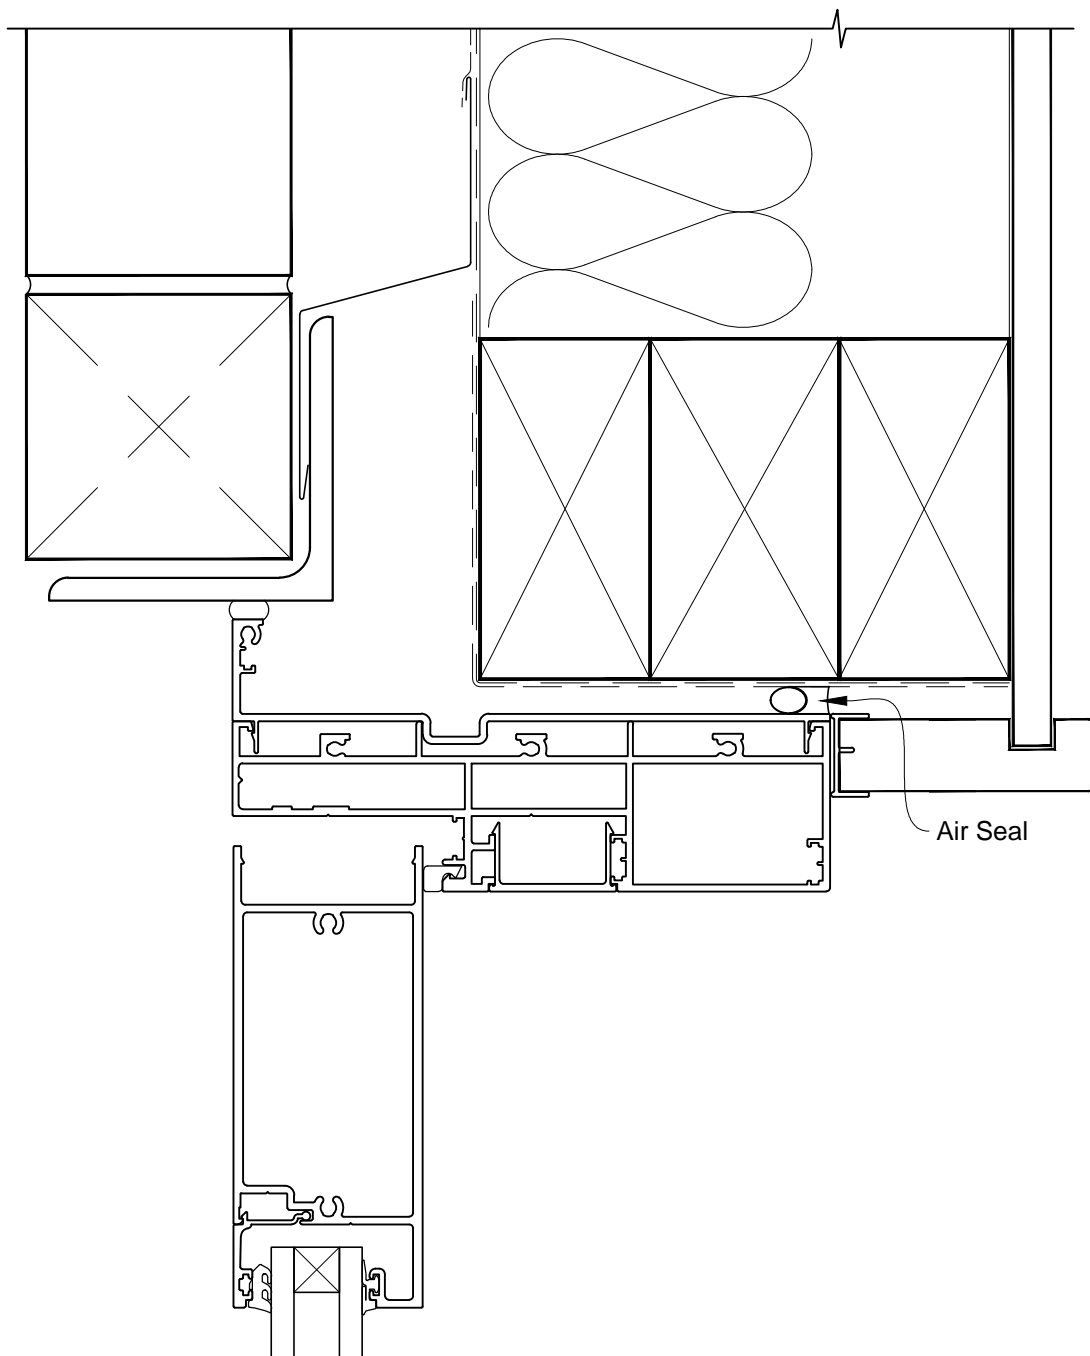

# INSTALLATION DETAIL - ARCHITECTURAL 158mm SERIES HINGED DOOR OPEN OUT ON BRICK VENEER CAVITY CONSTRUCTION

Date: 01.03.14

Scale: 1:2

CAD Ref.: ASHO158BV-CH

# INSTALLATION DETAIL - ARCHITECTURAL 158mm SERIES HINGED DOOR OPEN OUT ON BRICK VENEER CAVITY CONSTRUCTION

Date: 01.03.14

Scale: 1:2

CAD Ref.: ASHO158BV-CJ

# INSTALLATION DETAIL - ARCHITECTURAL 158mm SERIES HINGED DOOR OPEN OUT ON BRICK VENEER CAVITY CONSTRUCTION

Date: 01.03.14      Scale: 1:2      CAD Ref.: ASHO158BV-CS