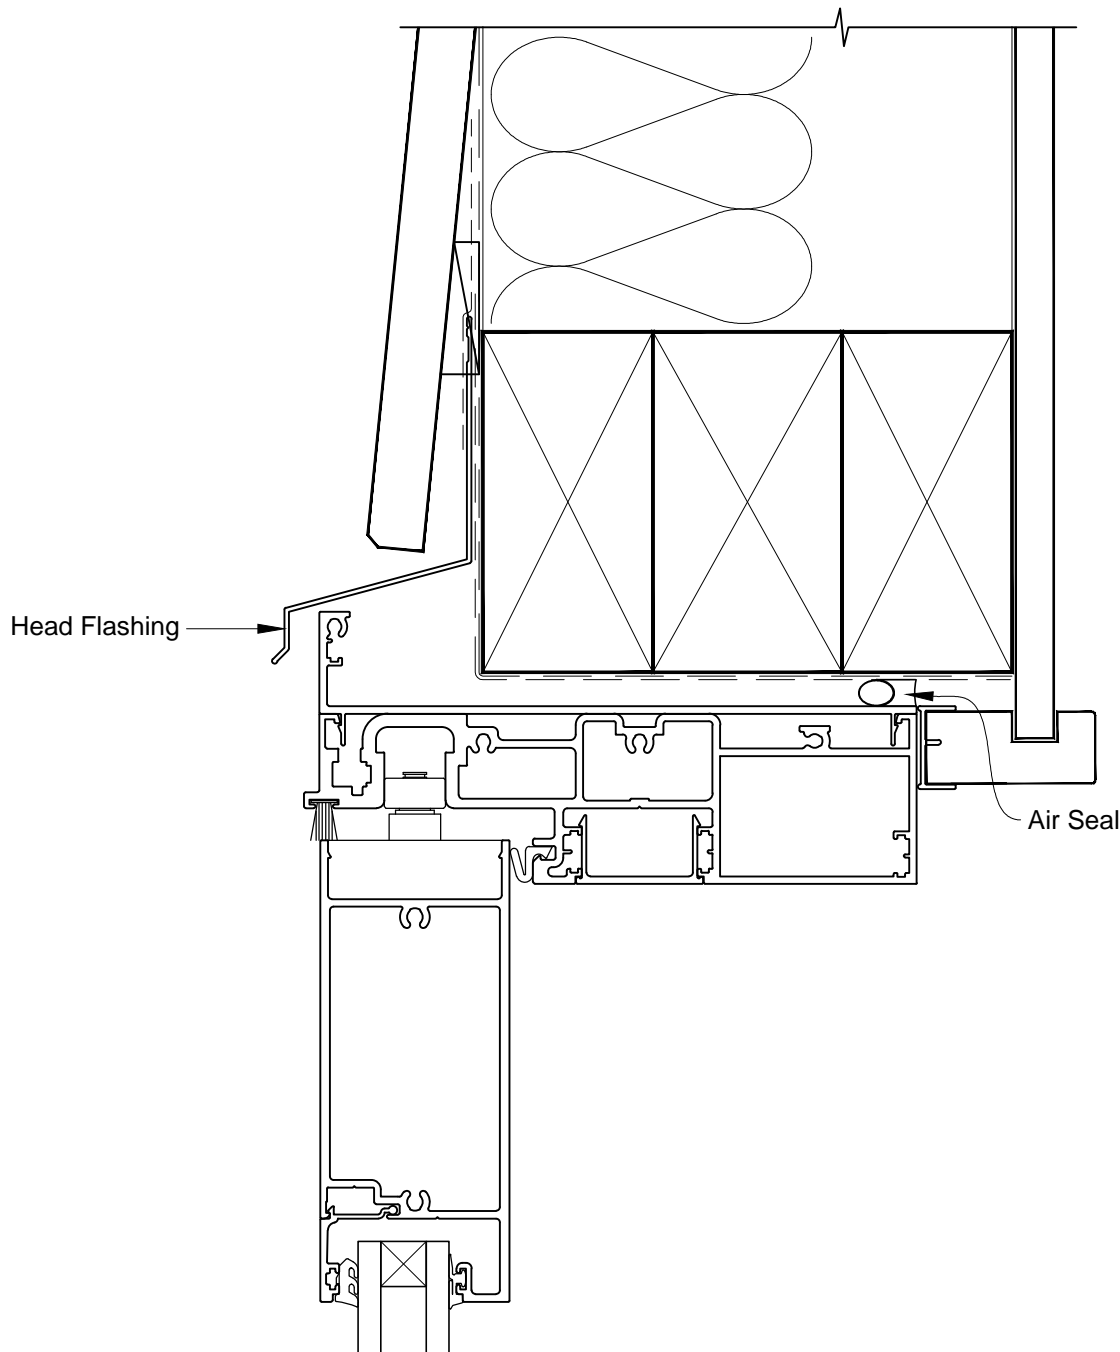

INSTALLATION DETAIL - ARCHITECTURAL 158mm SERIES BIFOLD DOOR OPEN OUT ON BEVELBACK WEATHERBOARD CAVITY CONSTRUCTION

Date: 01.03.14

Scale: 1:2

CAD Ref.: ASBO158BW-CH

INSTALLATION DETAIL - ARCHITECTURAL 158mm SERIES BIFOLD DOOR OPEN OUT ON BEVELBACK WEATHERBOARD CAVITY CONSTRUCTION

Date: 01.03.14 Scale: 1:2 CAD Ref.: ASBO158BW-CJ

INSTALLATION DETAIL - ARCHITECTURAL 158mm SERIES BIFOLD DOOR OPEN OUT ON BEVELBACK WEATHERBOARD CAVITY CONSTRUCTION

Date: 01.03.14

Scale: 1:2

CAD Ref.: ASBO158BW-CS

INSTALLATION DETAIL - ARCHITECTURAL 158mm SERIES BIFOLD DOOR OPEN OUT ON BEVELBACK WEATHERBOARD DIRECT FIXED CLADDING

Date: 01.03.14 Scale: 1:2 CAD Ref.: ASBO158BW-DH

INSTALLATION DETAIL - ARCHITECTURAL 158mm SERIES BIFOLD DOOR OPEN OUT ON BEVELBACK WEATHERBOARD DIRECT FIXED CLADDING