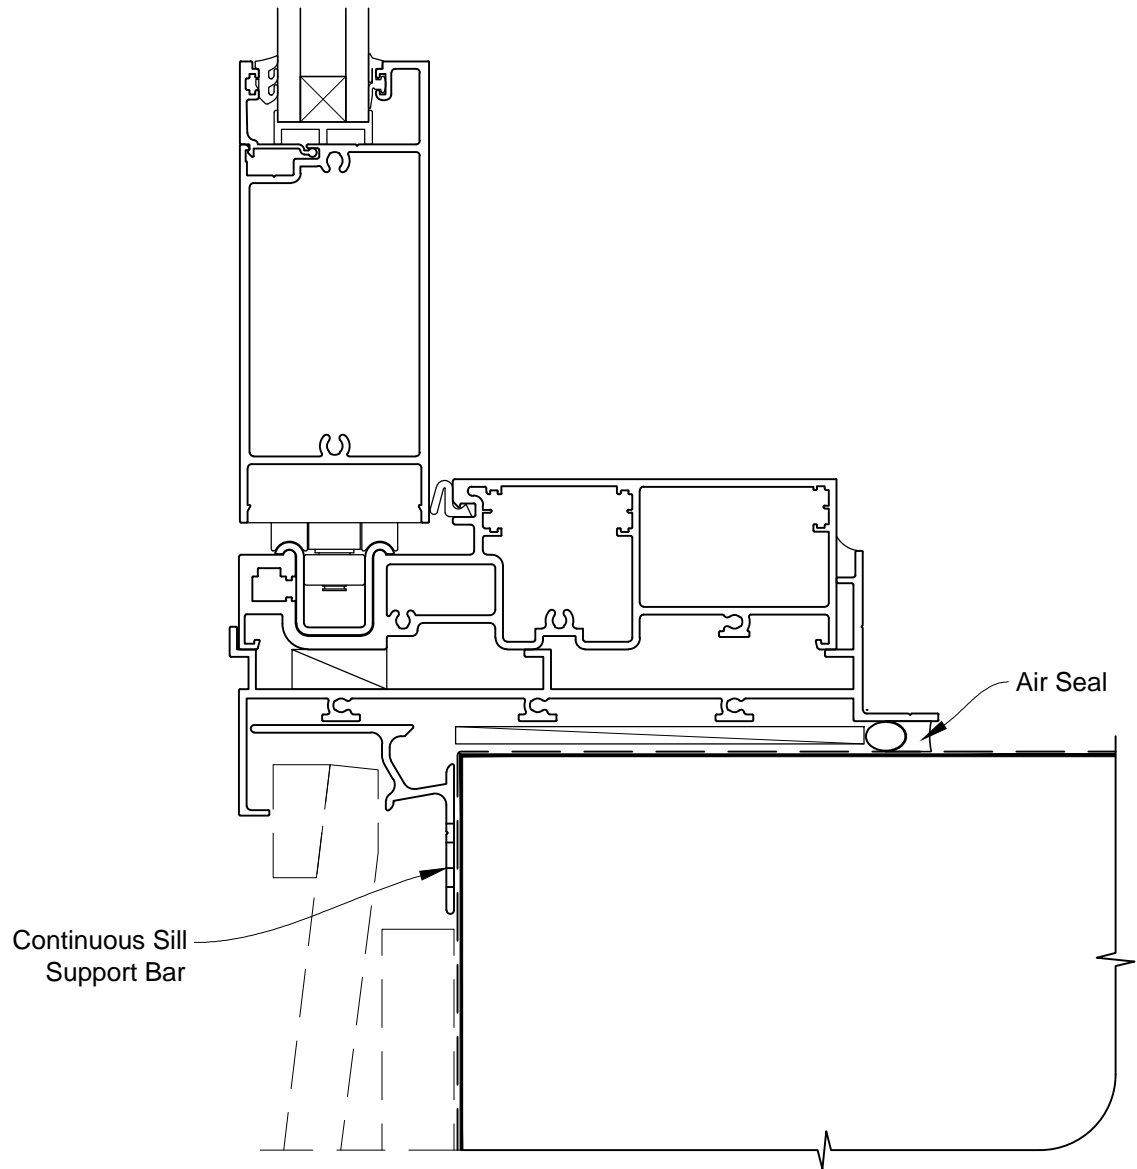

INSTALLATION DETAIL - ARCHITECTURAL 158mm SERIES BIFOLD DOOR OPEN OUT ON BEVELBACK WEATHERBOARD CAVITY CONSTRUCTION

Date: 01.03.14

Scale: 1:2

CAD Ref.: ASBO158BW-CH

INSTALLATION DETAIL - ARCHITECTURAL 158mm SERIES BIFOLD DOOR OPEN OUT ON BEVELBACK WEATHERBOARD CAVITY CONSTRUCTION

Date: 01.03.14 Scale: 1:2 CAD Ref.: ASBO158BW-CJ

INSTALLATION DETAIL - ARCHITECTURAL 158mm SERIES BIFOLD DOOR OPEN OUT ON BEVELBACK WEATHERBOARD CAVITY CONSTRUCTION

Date: 01.03.14

Scale: 1:2

CAD Ref.: ASBO158BW-CS

INSTALLATION DETAIL - ARCHITECTURAL 158mm SERIES BIFOLD DOOR OPEN OUT ON BEVELBACK WEATHERBOARD DIRECT FIXED CLADDING

Date: 01.03.14 Scale: 1:2 CAD Ref.: ASBO158BW-DH

INSTALLATION DETAIL - ARCHITECTURAL 158mm SERIES BIFOLD DOOR OPEN OUT ON BEVELBACK WEATHERBOARD DIRECT FIXED CLADDING