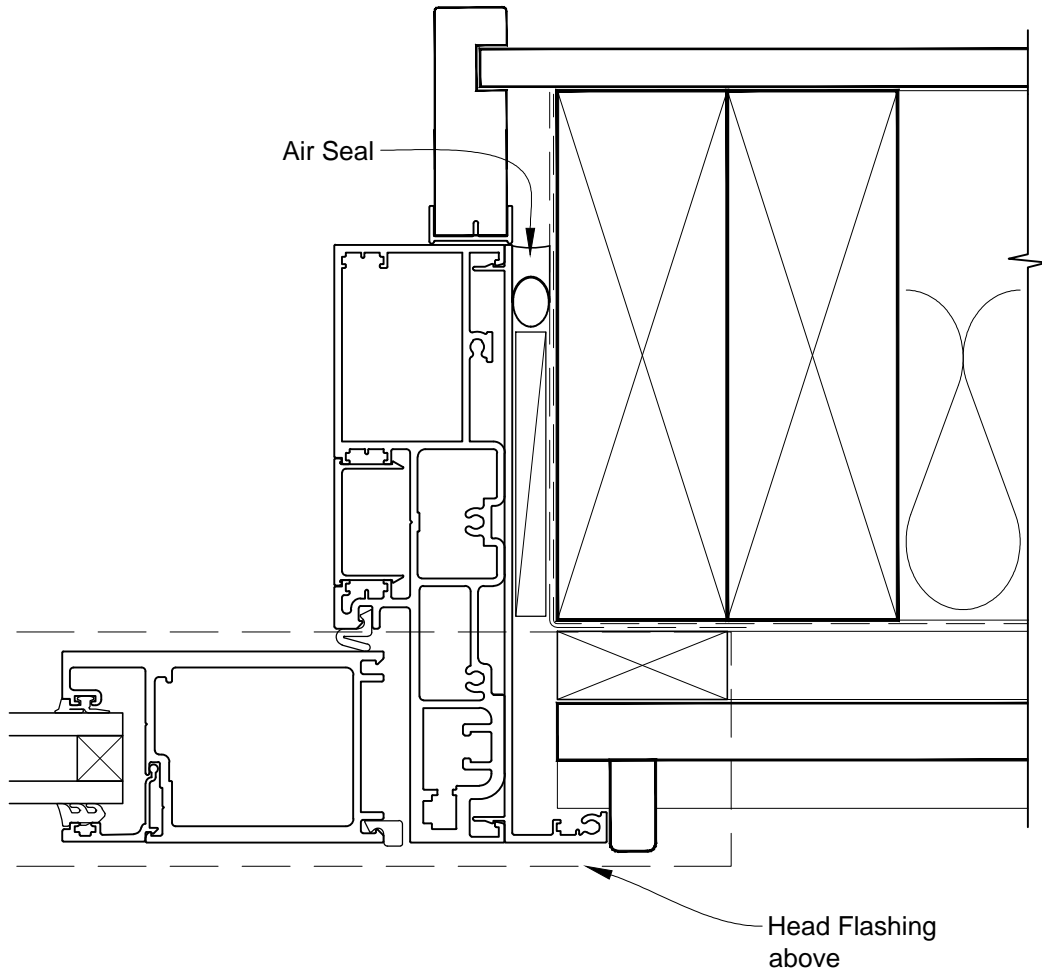

INSTALLATION DETAIL - ARCHITECTURAL 158mm SERIES BIFOLD DOOR OPEN OUT ON BEVELBACK WEATHERBOARD CAVITY CONSTRUCTION

Date: 01.03.14

Scale: 1:2

CAD Ref.: ASBO158BW-CH

INSTALLATION DETAIL - ARCHITECTURAL 158mm SERIES BIFOLD DOOR OPEN OUT ON BEVELBACK WEATHERBOARD CAVITY CONSTRUCTION

Date: 01.03.14 Scale: 1:2 CAD Ref.: ASBO158BW-CJ

INSTALLATION DETAIL - ARCHITECTURAL 158mm SERIES BIFOLD DOOR OPEN OUT ON BEVELBACK WEATHERBOARD CAVITY CONSTRUCTION

Date: 01.03.14

Scale: 1:2

CAD Ref.: ASBO158BW-CS

INSTALLATION DETAIL - ARCHITECTURAL 158mm SERIES BIFOLD DOOR OPEN OUT ON BEVELBACK WEATHERBOARD DIRECT FIXED CLADDING

Date: 01.03.14 Scale: 1:2 CAD Ref.: ASBO158BW-DH

INSTALLATION DETAIL - ARCHITECTURAL 158mm SERIES BIFOLD DOOR OPEN OUT ON BEVELBACK WEATHERBOARD DIRECT FIXED CLADDING