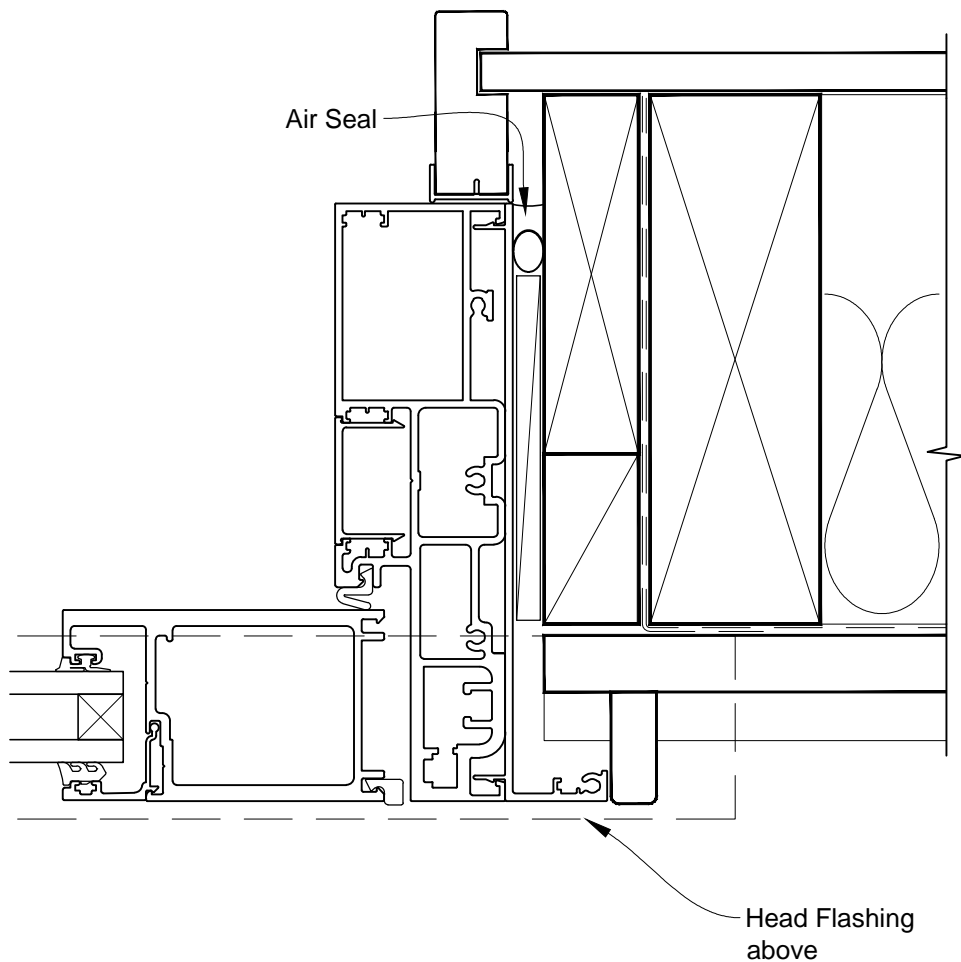

INSTALLATION DETAIL - ARCHITECTURAL 158mm SERIES BIFOLD DOOR OPEN OUT ON BEVELBACK WEATHERBOARD DIRECT FIXED CLADDING

Date: 01.03.14   Scale: 1:2   CAD Ref.: ASBO158BW-DJ