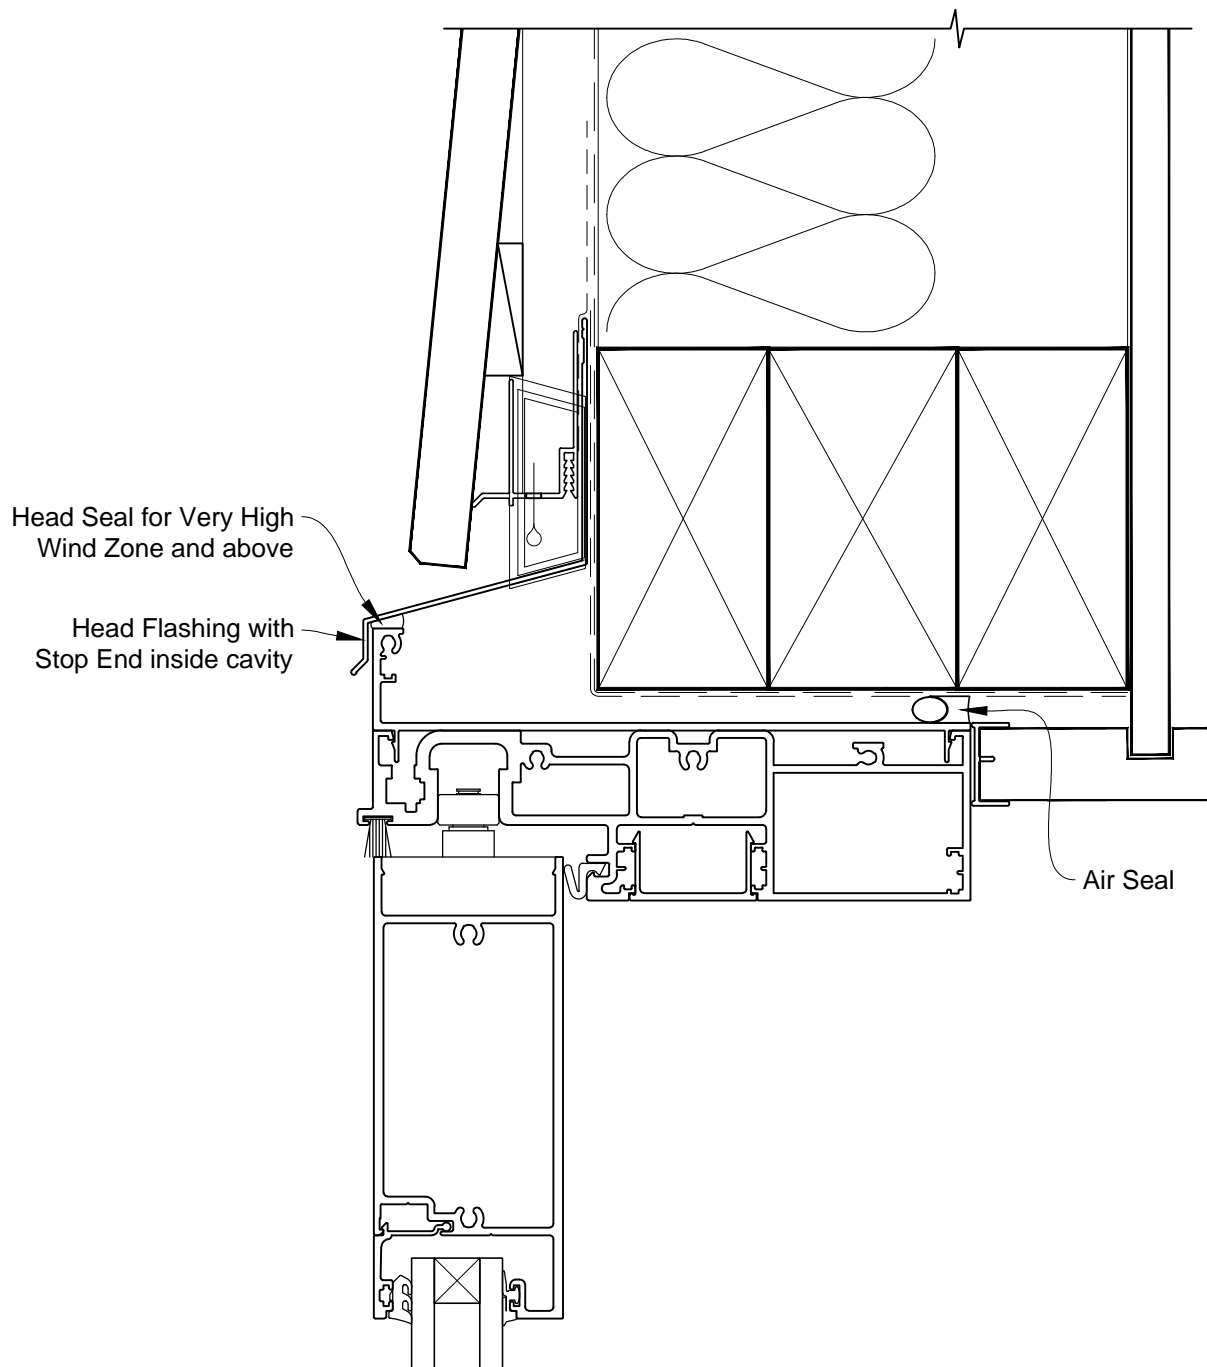

INSTALLATION DETAIL - ARCHITECTURAL 158mm SERIES BIFOLD DOOR OPEN OUT ON BEVELBACK WEATHERBOARD CAVITY CONSTRUCTION

Date: 01.03.14

Scale: 1:2

CAD Ref.: ASBO158BW-CH

INSTALLATION DETAIL - ARCHITECTURAL 158mm SERIES BIFOLD DOOR OPEN OUT ON BEVELBACK WEATHERBOARD CAVITY CONSTRUCTION

Date: 01.03.14 Scale: 1:2 CAD Ref.: ASBO158BW-CJ

INSTALLATION DETAIL - ARCHITECTURAL 158mm SERIES BIFOLD DOOR OPEN OUT ON BEVELBACK WEATHERBOARD CAVITY CONSTRUCTION

Date: 01.03.14

Scale: 1:2

CAD Ref.: ASBO158BW-CS

INSTALLATION DETAIL - ARCHITECTURAL 158mm SERIES BIFOLD DOOR OPEN OUT ON BEVELBACK WEATHERBOARD DIRECT FIXED CLADDING

Date: 01.03.14 Scale: 1:2 CAD Ref.: ASBO158BW-DH

INSTALLATION DETAIL - ARCHITECTURAL 158mm SERIES BIFOLD DOOR OPEN OUT ON BEVELBACK WEATHERBOARD DIRECT FIXED CLADDING