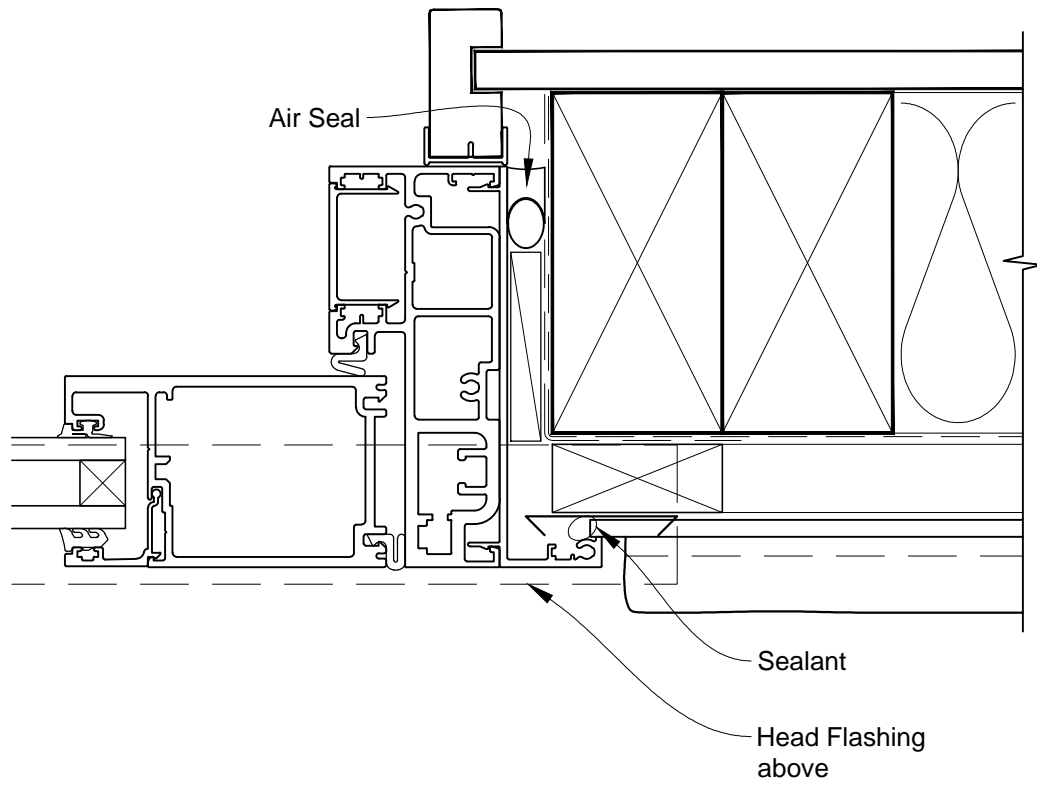

INSTALLATION DETAIL - ARCHITECTURAL 106mm SERIES BIFOLD DOOR OPEN OUT ON STUCCO CAVITY CONSTRUCTION

Date: 01.03.14 Scale: 1:2 CAD Ref.: ASBO106ST-CH

INSTALLATION DETAIL - ARCHITECTURAL 106mm SERIES BIFOLD DOOR OPEN OUT ON STUCCO CAVITY CONSTRUCTION

Date: 01.03.14

Scale: 1:2

CAD Ref.: ASBO106ST-CJ

INSTALLATION DETAIL - ARCHITECTURAL 106mm SERIES BIFOLD DOOR OPEN OUT ON STUCCO CAVITY CONSTRUCTION

Date: 01.03.14 Scale: 1:2 CAD Ref.: ASBO106ST-CS