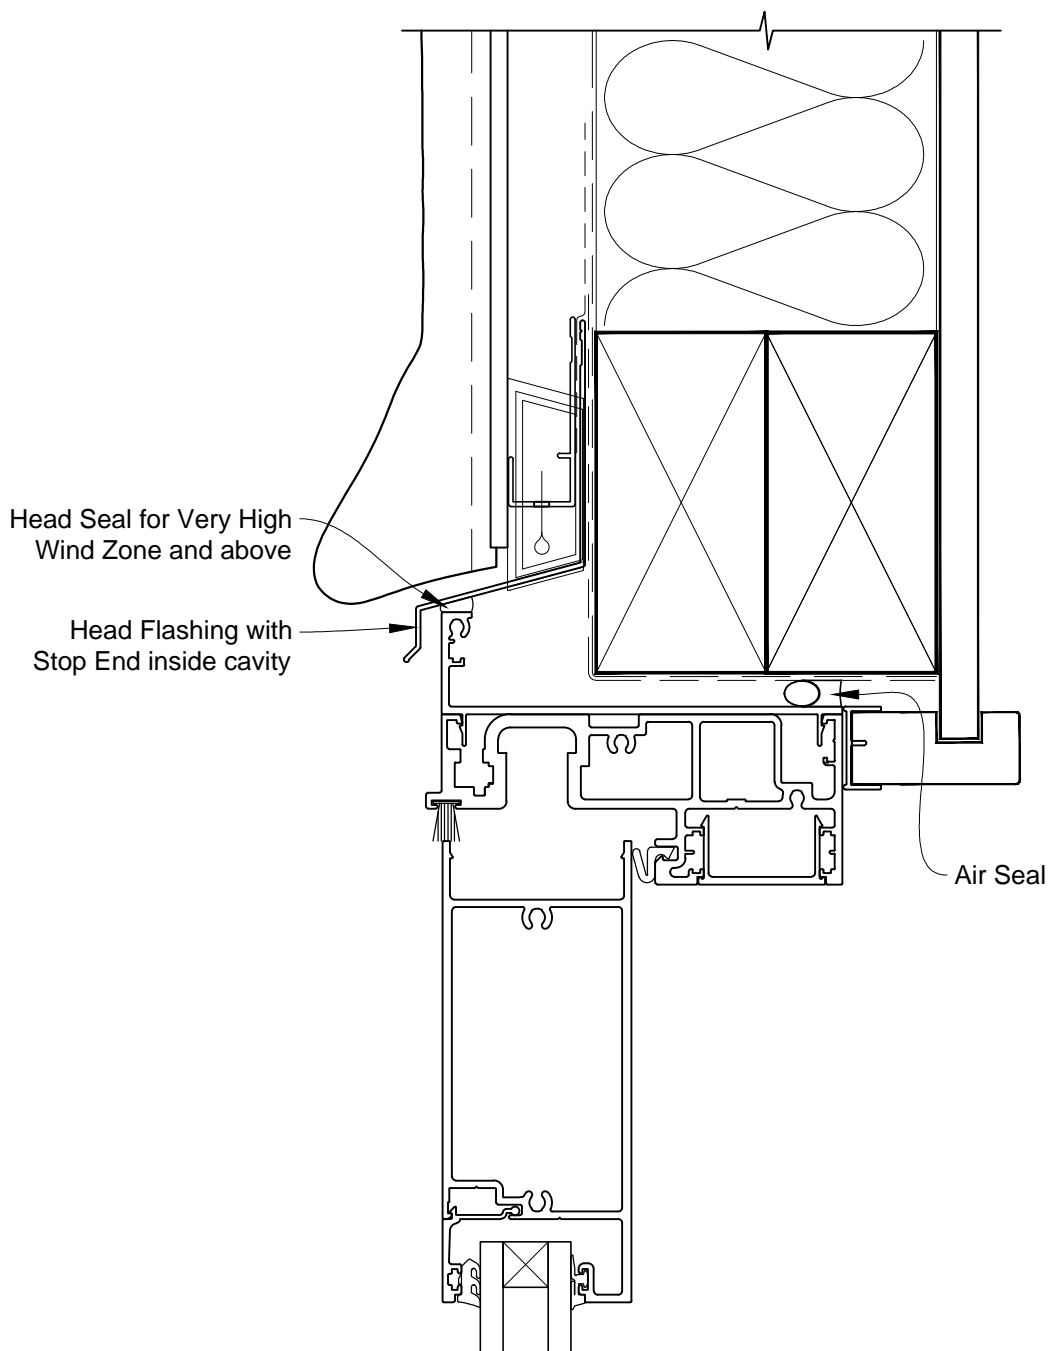

INSTALLATION DETAIL - ARCHITECTURAL 106mm SERIES BIFOLD DOOR OPEN OUT ON STUCCO CAVITY CONSTRUCTION

Date: 01.03.14 Scale: 1:2 CAD Ref.: ASBO106ST-CH

INSTALLATION DETAIL - ARCHITECTURAL 106mm SERIES BIFOLD DOOR OPEN OUT ON STUCCO CAVITY CONSTRUCTION

Date: 01.03.14

Scale: 1:2

CAD Ref.: ASBO106ST-CJ

INSTALLATION DETAIL - ARCHITECTURAL 106mm SERIES BIFOLD DOOR OPEN OUT ON STUCCO CAVITY CONSTRUCTION

Date: 01.03.14 Scale: 1:2 CAD Ref.: ASBO106ST-CS