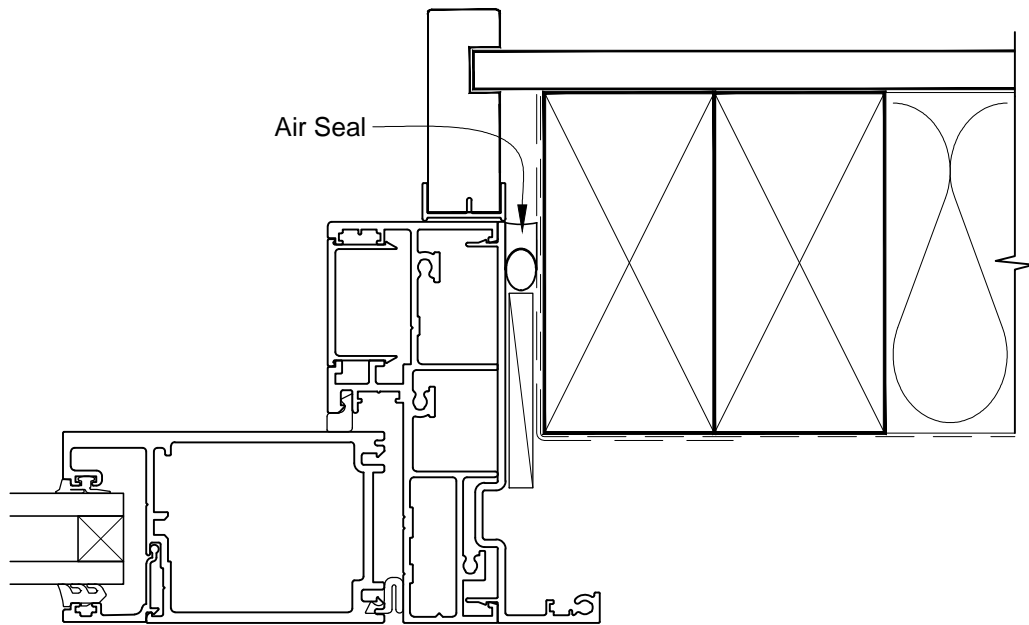

INSTALLATION DETAIL - ARCHITECTURAL 106mm SERIES BIFOLD DOOR OPEN OUT ON NO CLADDING CAVITY CONSTRUCTION

Date: 01.03.14 Scale: 1:2 CAD Ref.: ASBO106NC-CH

INSTALLATION DETAIL - ARCHITECTURAL 106mm SERIES BIFOLD DOOR OPEN OUT ON NO CLADDING CAVITY CONSTRUCTION

Date: 01.03.14

Scale: 1:2

CAD Ref.: ASBO106NC-CJ

INSTALLATION DETAIL - ARCHITECTURAL 106mm SERIES BIFOLD DOOR OPEN OUT ON NO CLADDING CAVITY CONSTRUCTION

Date: 01.03.14

Scale: 1:2

CAD Ref.: ASBO106NC-CS

INSTALLATION DETAIL - ARCHITECTURAL 106mm SERIES BIFOLD DOOR OPEN OUT ON NO CLADDING DIRECT FIXED CLADDING

Date: 01.03.14

Scale: 1:2

CAD Ref.: ASBO106NC-DH

**INSTALLATION DETAIL - ARCHITECTURAL 106mm SERIES
BIFOLD DOOR OPEN OUT ON NO CLADDING
DIRECT FIXED CLADDING**

Date: 01.03.14 Scale: 1:2 CAD Ref.: ASBO106NC-DJ