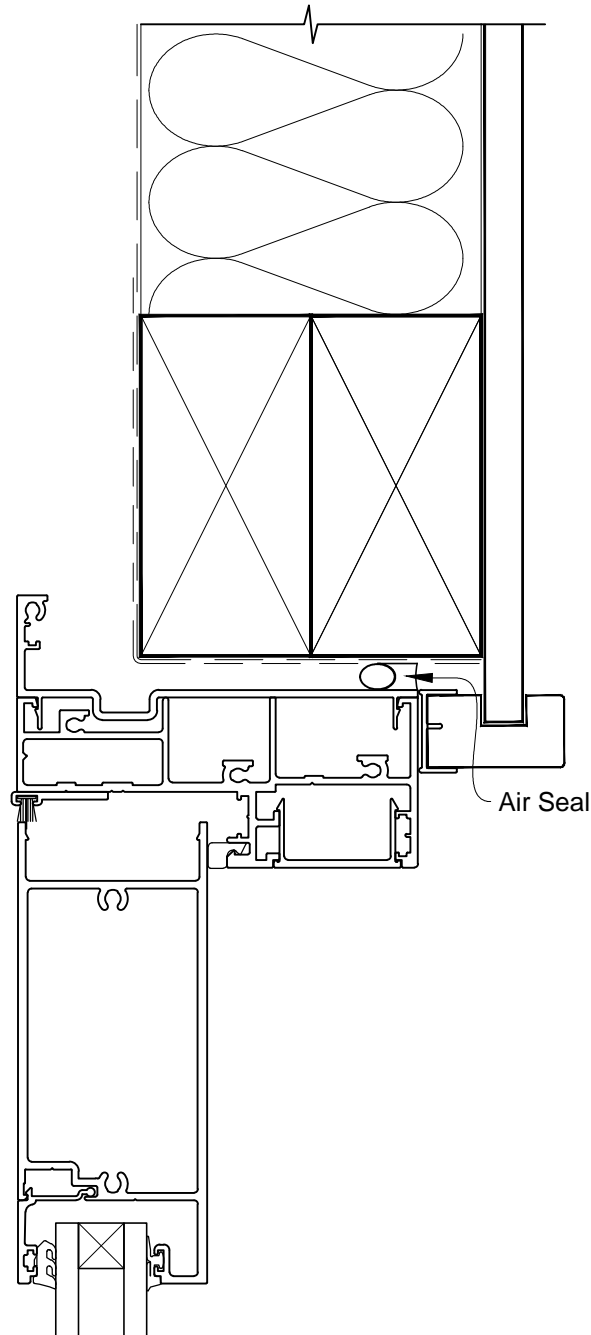

INSTALLATION DETAIL - ARCHITECTURAL 106mm SERIES BIFOLD DOOR OPEN OUT ON NO CLADDING CAVITY CONSTRUCTION

Date: 01.03.14 Scale: 1:2 CAD Ref.: ASBO106NC-CH

INSTALLATION DETAIL - ARCHITECTURAL 106mm SERIES BIFOLD DOOR OPEN OUT ON NO CLADDING CAVITY CONSTRUCTION

Date: 01.03.14

Scale: 1:2

CAD Ref.: ASBO106NC-CJ

INSTALLATION DETAIL - ARCHITECTURAL 106mm SERIES BIFOLD DOOR OPEN OUT ON NO CLADDING CAVITY CONSTRUCTION

Date: 01.03.14

Scale: 1:2

CAD Ref.: ASBO106NC-CS

INSTALLATION DETAIL - ARCHITECTURAL 106mm SERIES BIFOLD DOOR OPEN OUT ON NO CLADDING DIRECT FIXED CLADDING

Date: 01.03.14

Scale: 1:2

CAD Ref.: ASBO106NC-DH

**INSTALLATION DETAIL - ARCHITECTURAL 106mm SERIES
BIFOLD DOOR OPEN OUT ON NO CLADDING
DIRECT FIXED CLADDING**

Date: 01.03.14 Scale: 1:2 CAD Ref.: ASBO106NC-DJ

**INSTALLATION DETAIL - ARCHITECTURAL 106mm SERIES
BIFOLD DOOR OPEN OUT ON NO CLADDING
DIRECT FIXED CLADDING**

Date: 01.03.14 Scale: 1:2 CAD Ref.: ASBO106NC-DS