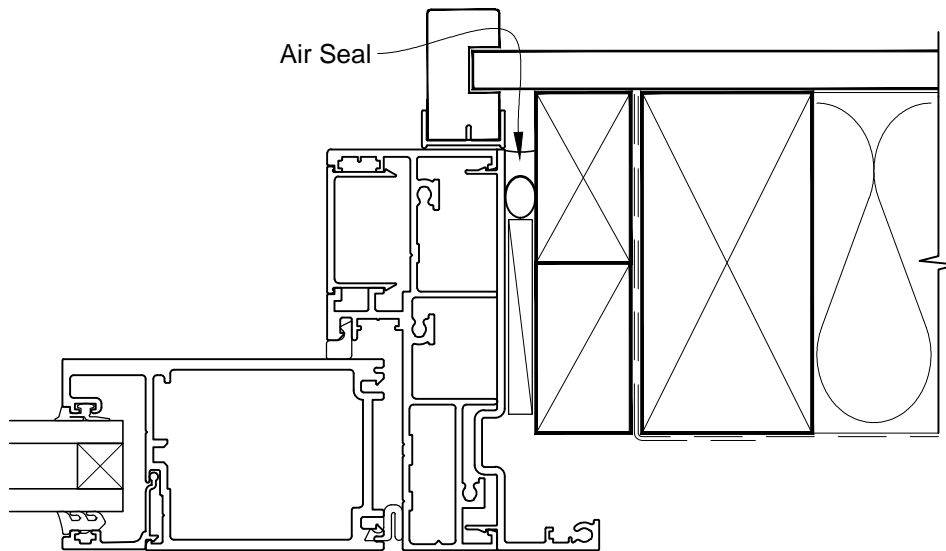

Date: 01.03.14

Scale: 1:2

CAD Ref.: ASBO106NC-DH

**INSTALLATION DETAIL - ARCHITECTURAL 106mm SERIES
BIFOLD DOOR OPEN OUT ON NO CLADDING
DIRECT FIXED CLADDING**

Date: 01.03.14 Scale: 1:2 CAD Ref.: ASBO106NC-DJ

**INSTALLATION DETAIL - ARCHITECTURAL 106mm SERIES
BIFOLD DOOR OPEN OUT ON NO CLADDING
DIRECT FIXED CLADDING**

Date: 01.03.14 Scale: 1:2 CAD Ref.: ASBO106NC-DS