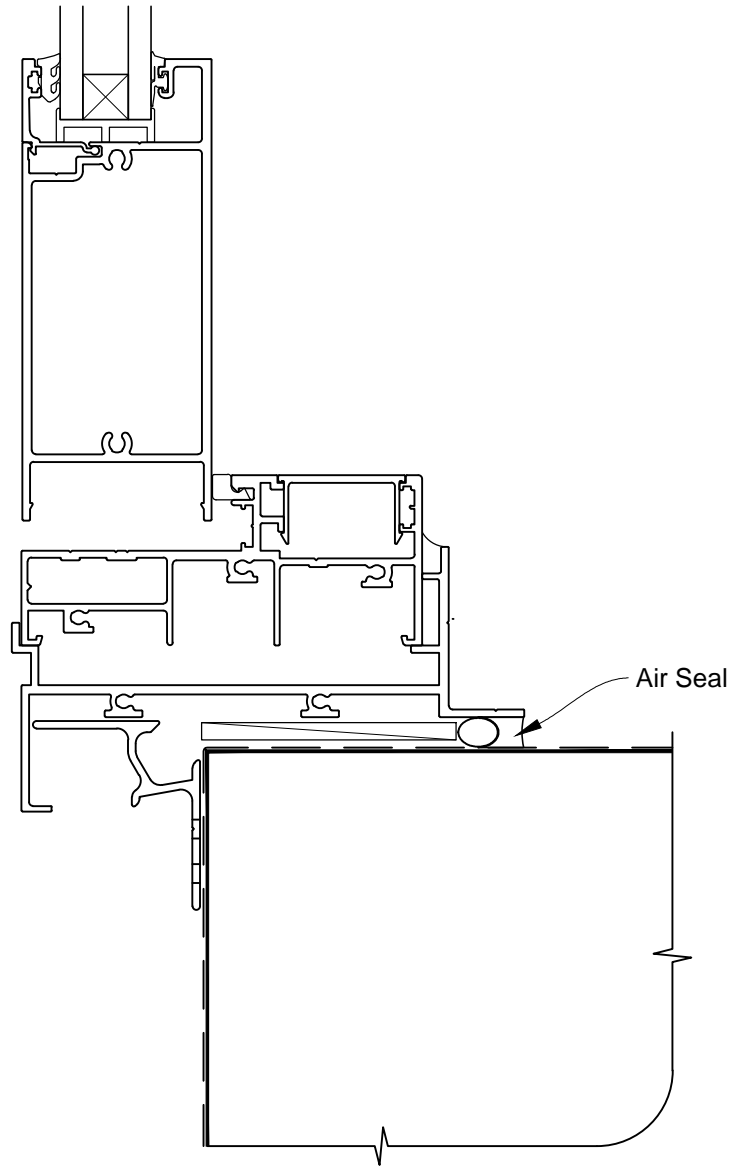

INSTALLATION DETAIL - ARCHITECTURAL 106mm SERIES BIFOLD DOOR OPEN OUT ON NO CLADDING CAVITY CONSTRUCTION

Date: 01.03.14 Scale: 1:2 CAD Ref.: ASBO106NC-CH

INSTALLATION DETAIL - ARCHITECTURAL 106mm SERIES BIFOLD DOOR OPEN OUT ON NO CLADDING CAVITY CONSTRUCTION

Date: 01.03.14

Scale: 1:2

CAD Ref.: ASBO106NC-CJ

INSTALLATION DETAIL - ARCHITECTURAL 106mm SERIES BIFOLD DOOR OPEN OUT ON NO CLADDING CAVITY CONSTRUCTION

Date: 01.03.14

Scale: 1:2

CAD Ref.: ASBO106NC-CS

INSTALLATION DETAIL - ARCHITECTURAL 106mm SERIES BIFOLD DOOR OPEN OUT ON NO CLADDING DIRECT FIXED CLADDING

Date: 01.03.14

Scale: 1:2

CAD Ref.: ASBO106NC-DH

**INSTALLATION DETAIL - ARCHITECTURAL 106mm SERIES
BIFOLD DOOR OPEN OUT ON NO CLADDING
DIRECT FIXED CLADDING**

Date: 01.03.14 Scale: 1:2 CAD Ref.: ASBO106NC-DJ