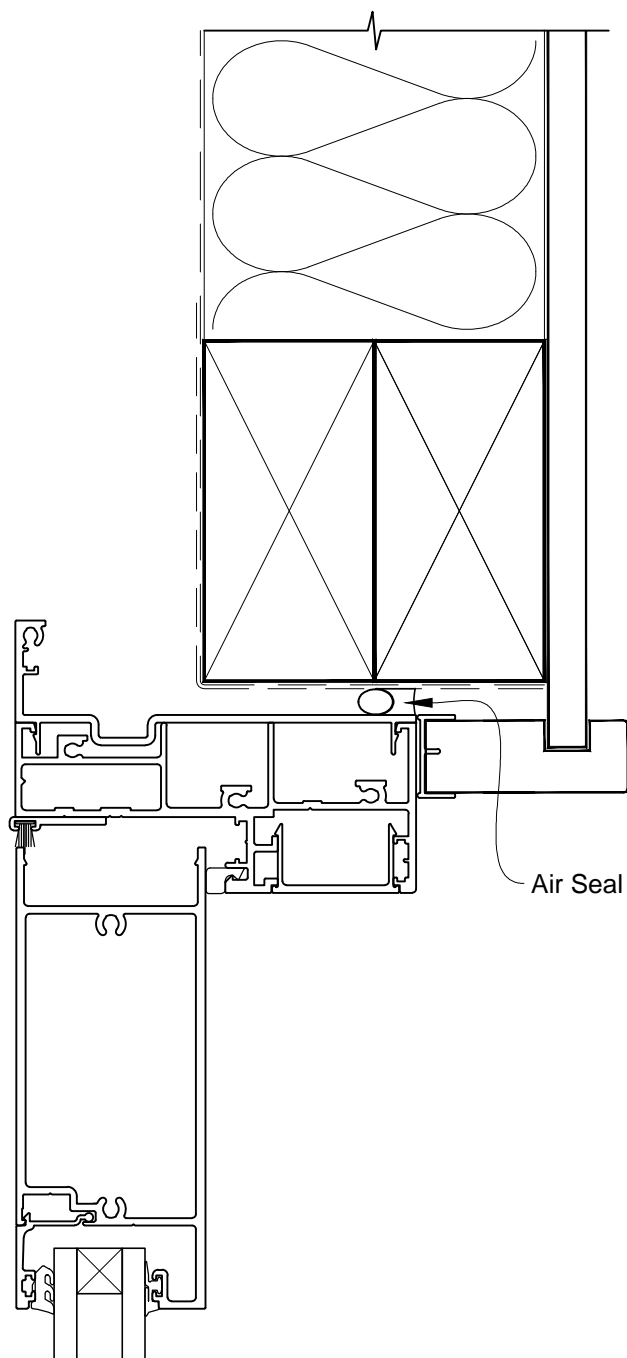

INSTALLATION DETAIL - ARCHITECTURAL 106mm SERIES BIFOLD DOOR OPEN OUT ON NO CLADDING CAVITY CONSTRUCTION

Date: 01.03.14 Scale: 1:2 CAD Ref.: ASBO106NC-CH

INSTALLATION DETAIL - ARCHITECTURAL 106mm SERIES BIFOLD DOOR OPEN OUT ON NO CLADDING CAVITY CONSTRUCTION

Date: 01.03.14

Scale: 1:2

CAD Ref.: ASBO106NC-CJ

INSTALLATION DETAIL - ARCHITECTURAL 106mm SERIES BIFOLD DOOR OPEN OUT ON NO CLADDING CAVITY CONSTRUCTION

Date: 01.03.14

Scale: 1:2

CAD Ref.: ASBO106NC-CS

INSTALLATION DETAIL - ARCHITECTURAL 106mm SERIES BIFOLD DOOR OPEN OUT ON NO CLADDING DIRECT FIXED CLADDING

Date: 01.03.14

Scale: 1:2

CAD Ref.: ASBO106NC-DH

**INSTALLATION DETAIL - ARCHITECTURAL 106mm SERIES
BIFOLD DOOR OPEN OUT ON NO CLADDING
DIRECT FIXED CLADDING**

Date: 01.03.14 Scale: 1:2 CAD Ref.: ASBO106NC-DJ