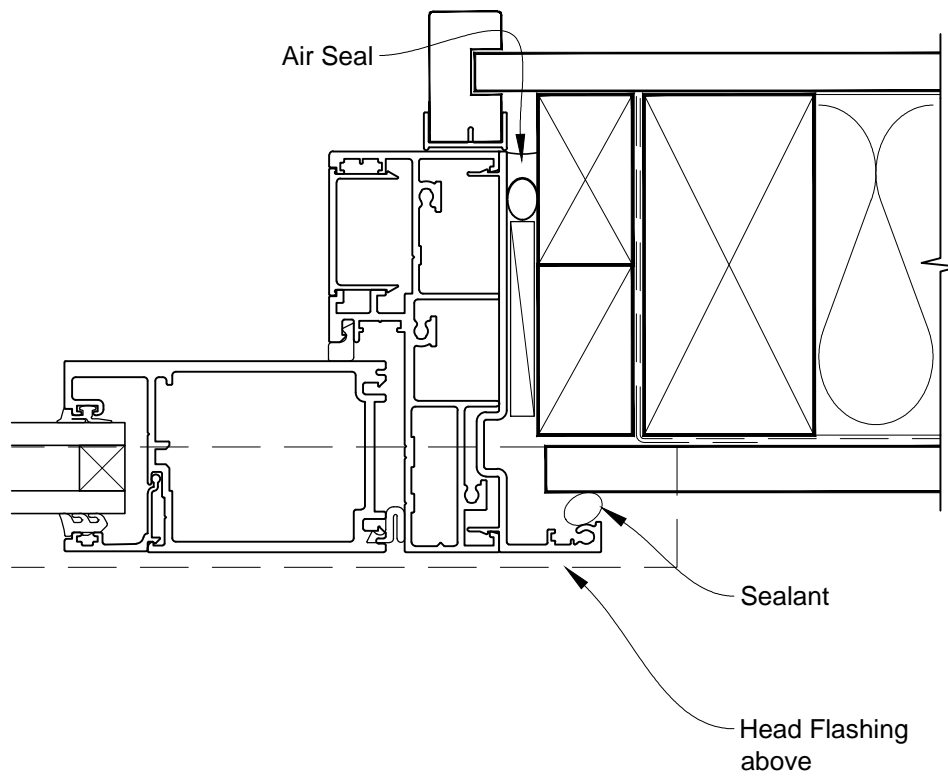

INSTALLATION DETAIL - ARCHITECTURAL 106mm SERIES BIFOLD DOOR OPEN OUT ON FLAT SHEET CAVITY CONSTRUCTION

Date: 01.03.14 Scale: 1:2 CAD Ref.: ASBO106FS-CH

INSTALLATION DETAIL - ARCHITECTURAL 106mm SERIES BIFOLD DOOR OPEN OUT ON FLAT SHEET CAVITY CONSTRUCTION

Date: 01.03.14

Scale: 1:2

CAD Ref.: ASBO106FS-DH

INSTALLATION DETAIL - ARCHITECTURAL 106mm SERIES BIFOLD DOOR OPEN OUT ON FLAT SHEET DIRECT FIXED CLADDING

Date: 01.03.14 Scale: 1:2 CAD Ref.: ASBO106FS-DJ

INSTALLATION DETAIL - ARCHITECTURAL 106mm SERIES BIFOLD DOOR OPEN OUT ON FLAT SHEET DIRECT FIXED CLADDING