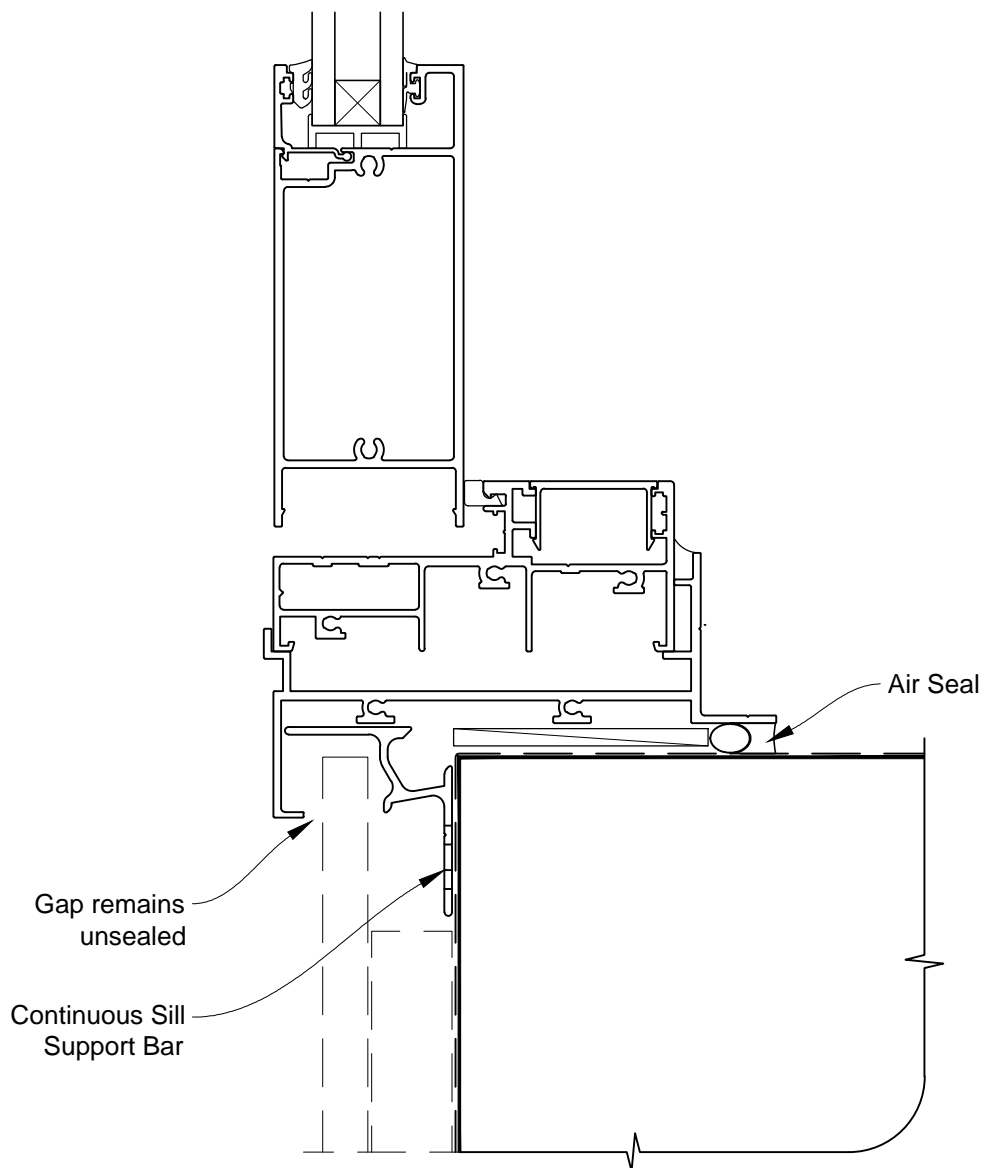

INSTALLATION DETAIL - ARCHITECTURAL 106mm SERIES BIFOLD DOOR OPEN OUT ON FLAT SHEET CAVITY CONSTRUCTION

Date: 01.03.14 Scale: 1:2 CAD Ref.: ASBO106FS-CH

INSTALLATION DETAIL - ARCHITECTURAL 106mm SERIES BIFOLD DOOR OPEN OUT ON FLAT SHEET CAVITY CONSTRUCTION

Date: 01.03.14

Scale: 1:2

CAD Ref.: ASBO106FS-CJ

INSTALLATION DETAIL - ARCHITECTURAL 106mm SERIES BIFOLD DOOR OPEN OUT ON FLAT SHEET CAVITY CONSTRUCTION

Date: 01.03.14 Scale: 1:2 CAD Ref.: ASBO106FS-CS

INSTALLATION DETAIL - ARCHITECTURAL 106mm SERIES BIFOLD DOOR OPEN OUT ON FLAT SHEET DIRECT FIXED CLADDING

Date: 01.03.14

Scale: 1:2

CAD Ref.: ASBO106FS-DH

INSTALLATION DETAIL - ARCHITECTURAL 106mm SERIES BIFOLD DOOR OPEN OUT ON FLAT SHEET DIRECT FIXED CLADDING

Date: 01.03.14 Scale: 1:2 CAD Ref.: ASBO106FS-DJ

INSTALLATION DETAIL - ARCHITECTURAL 106mm SERIES BIFOLD DOOR OPEN OUT ON FLAT SHEET DIRECT FIXED CLADDING