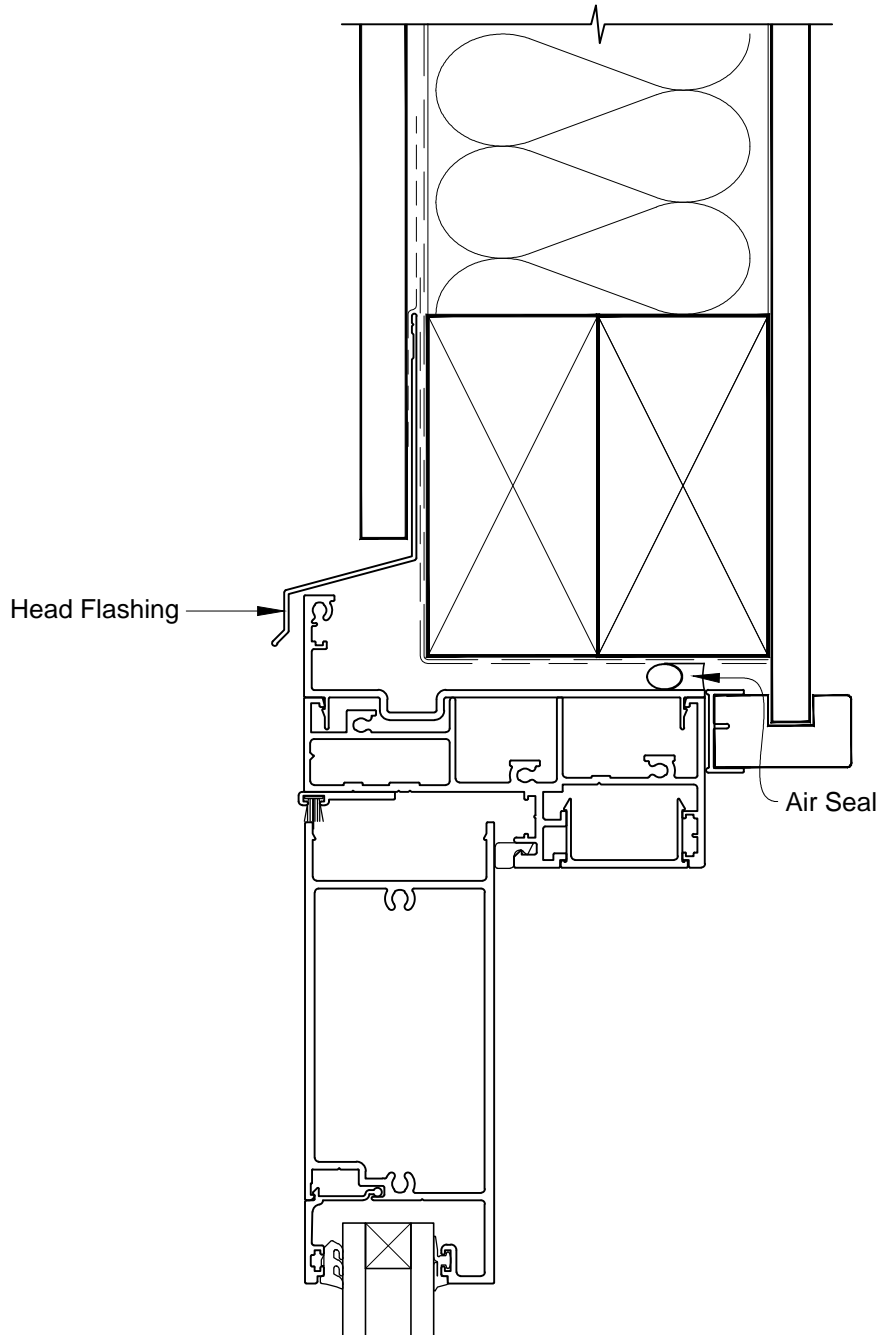

INSTALLATION DETAIL - ARCHITECTURAL 106mm SERIES BIFOLD DOOR OPEN OUT ON FLAT SHEET CAVITY CONSTRUCTION

Date: 01.03.14 Scale: 1:2 CAD Ref.: ASBO106FS-CH

INSTALLATION DETAIL - ARCHITECTURAL 106mm SERIES BIFOLD DOOR OPEN OUT ON FLAT SHEET CAVITY CONSTRUCTION

Date: 01.03.14

Scale: 1:2

CAD Ref.: ASBO106FS-CJ

INSTALLATION DETAIL - ARCHITECTURAL 106mm SERIES BIFOLD DOOR OPEN OUT ON FLAT SHEET CAVITY CONSTRUCTION

Date: 01.03.14 Scale: 1:2 CAD Ref.: ASBO106FS-CS

INSTALLATION DETAIL - ARCHITECTURAL 106mm SERIES BIFOLD DOOR OPEN OUT ON FLAT SHEET DIRECT FIXED CLADDING

Date: 01.03.14

Scale: 1:2

CAD Ref.: ASBO106FS-DH

INSTALLATION DETAIL - ARCHITECTURAL 106mm SERIES BIFOLD DOOR OPEN OUT ON FLAT SHEET DIRECT FIXED CLADDING

Date: 01.03.14 Scale: 1:2 CAD Ref.: ASBO106FS-DJ

INSTALLATION DETAIL - ARCHITECTURAL 106mm SERIES BIFOLD DOOR OPEN OUT ON FLAT SHEET DIRECT FIXED CLADDING