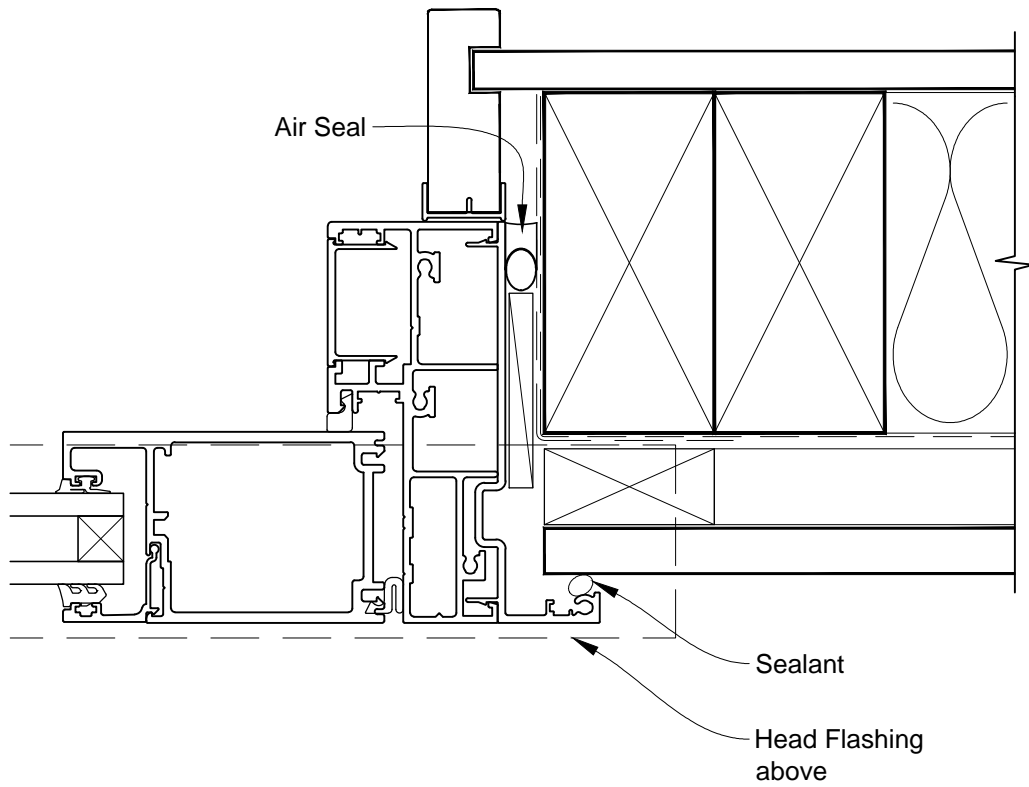

INSTALLATION DETAIL - ARCHITECTURAL 106mm SERIES BIFOLD DOOR OPEN OUT ON FLAT SHEET CAVITY CONSTRUCTION

Date: 01.03.14 Scale: 1:2 CAD Ref.: ASBO106FS-CH

INSTALLATION DETAIL - ARCHITECTURAL 106mm SERIES BIFOLD DOOR OPEN OUT ON FLAT SHEET CAVITY CONSTRUCTION

Date: 01.03.14

Scale: 1:2

CAD Ref.: ASBO106FS-CJ

INSTALLATION DETAIL - ARCHITECTURAL 106mm SERIES BIFOLD DOOR OPEN OUT ON FLAT SHEET CAVITY CONSTRUCTION

Date: 01.03.14 Scale: 1:2 CAD Ref.: ASBO106FS-CS

INSTALLATION DETAIL - ARCHITECTURAL 106mm SERIES BIFOLD DOOR OPEN OUT ON FLAT SHEET DIRECT FIXED CLADDING