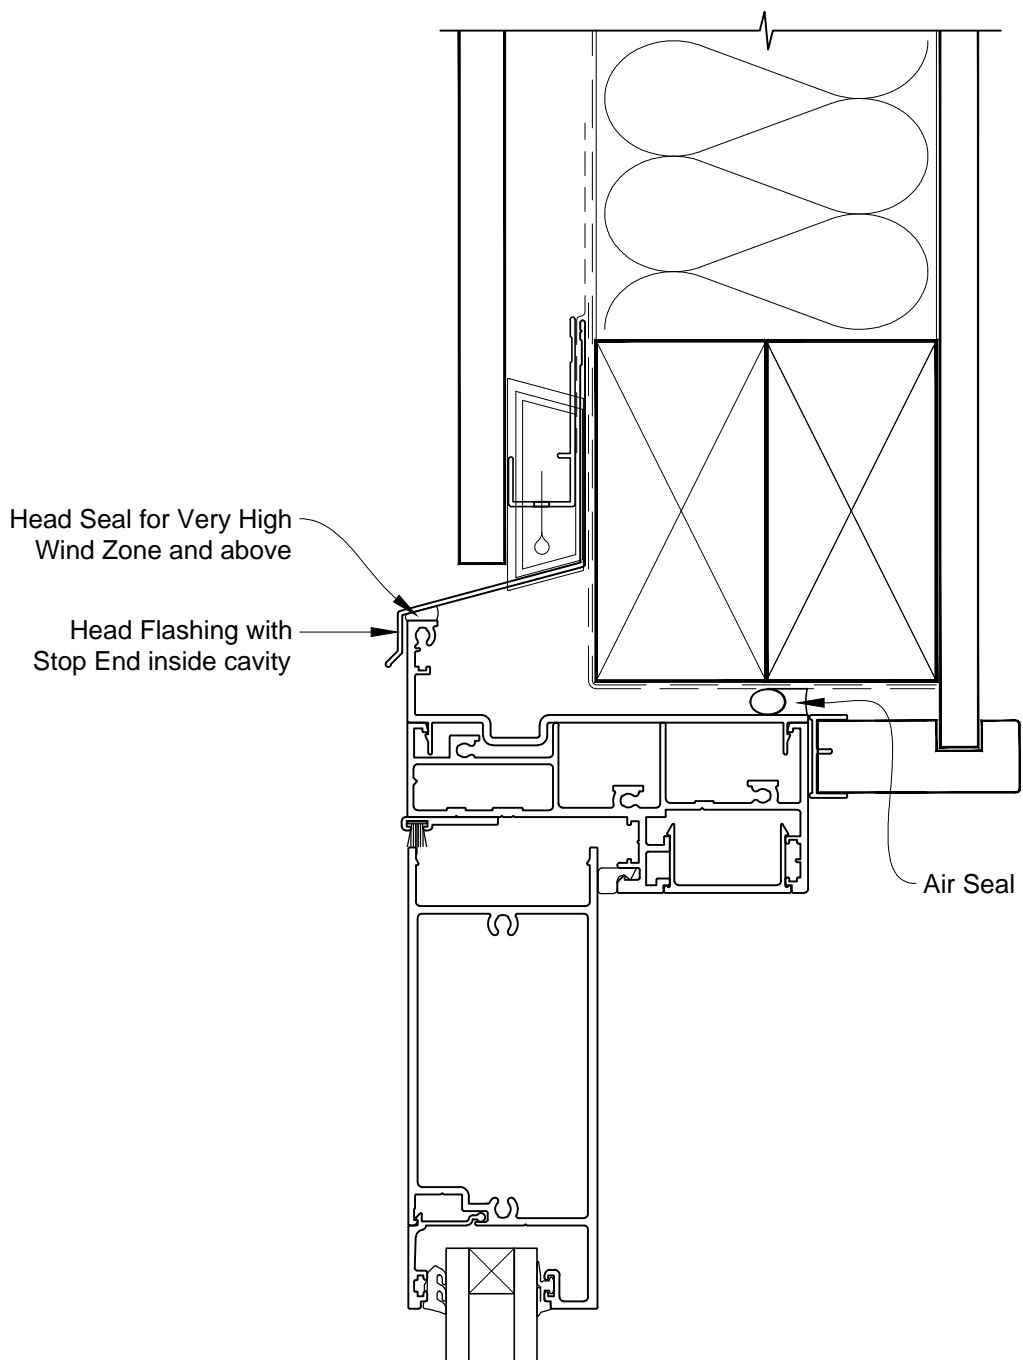

INSTALLATION DETAIL - ARCHITECTURAL 106mm SERIES BIFOLD DOOR OPEN OUT ON FLAT SHEET CAVITY CONSTRUCTION

Date: 01.03.14 Scale: 1:2 CAD Ref.: ASBO106FS-CH

INSTALLATION DETAIL - ARCHITECTURAL 106mm SERIES BIFOLD DOOR OPEN OUT ON FLAT SHEET CAVITY CONSTRUCTION

Date: 01.03.14

Scale: 1:2

CAD Ref.: ASBO106FS-CJ

INSTALLATION DETAIL - ARCHITECTURAL 106mm SERIES BIFOLD DOOR OPEN OUT ON FLAT SHEET CAVITY CONSTRUCTION

Date: 01.03.14 Scale: 1:2 CAD Ref.: ASBO106FS-CS

INSTALLATION DETAIL - ARCHITECTURAL 106mm SERIES BIFOLD DOOR OPEN OUT ON FLAT SHEET DIRECT FIXED CLADDING