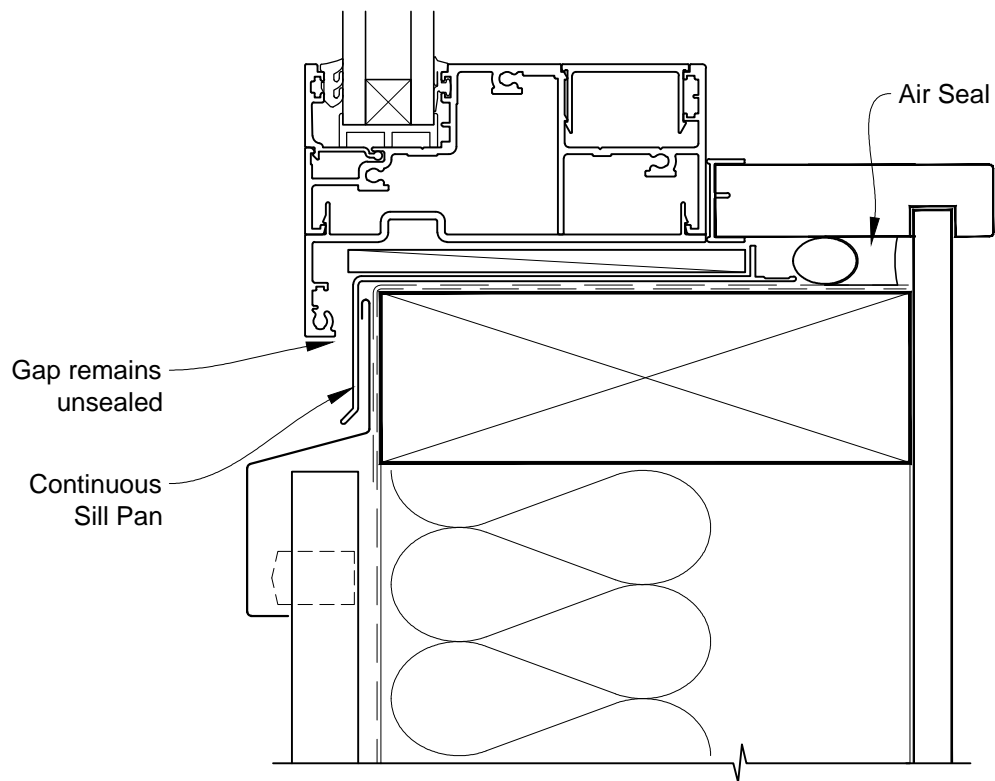

INSTALLATION DETAIL - ARCHITECTURAL 106mm SERIES AWNING WINDOW ON PROFILE METAL CAVITY CONSTRUCTION

Date: 01.03.14 Scale: 1:2 CAD Ref.: ASAW106PM-CH

INSTALLATION DETAIL - ARCHITECTURAL 106mm SERIES AWNING WINDOW ON PROFILE METAL CAVITY CONSTRUCTION

Date: 01.03.14 Scale: 1:2 CAD Ref.: ASAW106PM-CJ

INSTALLATION DETAIL - ARCHITECTURAL 106mm SERIES AWNING WINDOW ON PROFILE METAL CAVITY CONSTRUCTION

Date: 01.03.14 Scale: 1:2 CAD Ref.: ASAW106PM-CS

INSTALLATION DETAIL - ARCHITECTURAL 106mm SERIES AWNING WINDOW ON PROFILE METAL CAVITY CONSTRUCTION

Date: 01.03.14 Scale: 1:2 CAD Ref.: ASAW106PM-CS2

INSTALLATION DETAIL - ARCHITECTURAL 106mm SERIES AWNING WINDOW ON PROFILE METAL DIRECT FIXED CLADDING

Date: 01.03.14 Scale: 1:2 CAD Ref.: ASAW106PM-DH

INSTALLATION DETAIL - ARCHITECTURAL 106mm SERIES AWNING WINDOW ON PROFILE METAL DIRECT FIXED CLADDING

Date: 01.03.14

Scale: 1:2

CAD Ref.: ASAW106PM-DJ

INSTALLATION DETAIL - ARCHITECTURAL 106mm SERIES AWNING WINDOW ON PROFILE METAL DIRECT FIXED CLADDING

Date: 01.03.14 Scale: 1:2 CAD Ref.: ASAW106PM-DS

INSTALLATION DETAIL - ARCHITECTURAL 106mm SERIES AWNING WINDOW ON PROFILE METAL DIRECT FIXED CLADDING