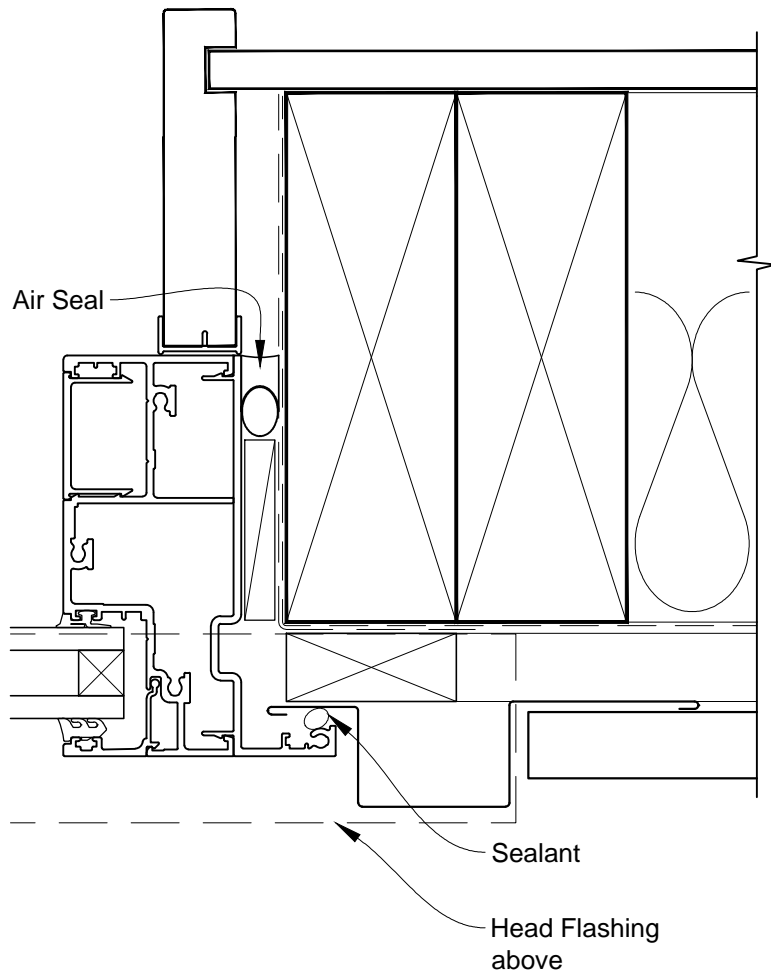

INSTALLATION DETAIL - ARCHITECTURAL 106mm SERIES AWNING WINDOW ON PROFILE METAL CAVITY CONSTRUCTION

Date: 01.03.14 Scale: 1:2 CAD Ref.: ASAW106PM-CH

INSTALLATION DETAIL - ARCHITECTURAL 106mm SERIES AWNING WINDOW ON PROFILE METAL CAVITY CONSTRUCTION

Date: 01.03.14 Scale: 1:2 CAD Ref.: ASAW106PM-CJ

INSTALLATION DETAIL - ARCHITECTURAL 106mm SERIES AWNING WINDOW ON PROFILE METAL CAVITY CONSTRUCTION

Date: 01.03.14 Scale: 1:2 CAD Ref.: ASAW106PM-CS

INSTALLATION DETAIL - ARCHITECTURAL 106mm SERIES AWNING WINDOW ON PROFILE METAL CAVITY CONSTRUCTION

Date: 01.03.14 Scale: 1:2 CAD Ref.: ASAW106PM-CS2

INSTALLATION DETAIL - ARCHITECTURAL 106mm SERIES AWNING WINDOW ON PROFILE METAL DIRECT FIXED CLADDING

Date: 01.03.14 Scale: 1:2 CAD Ref.: ASAW106PM-DH

INSTALLATION DETAIL - ARCHITECTURAL 106mm SERIES AWNING WINDOW ON PROFILE METAL DIRECT FIXED CLADDING