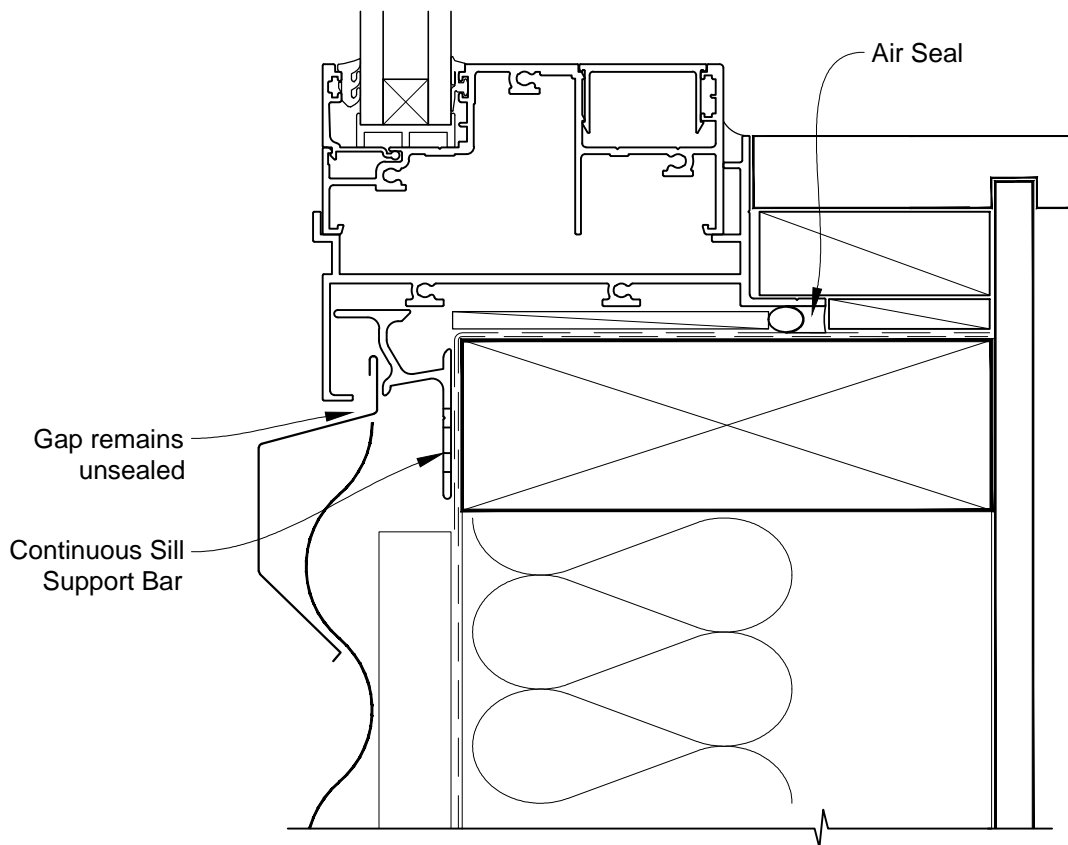

INSTALLATION DETAIL - ARCHITECTURAL 106mm SERIES AWNING WINDOW ON PROFILE METAL CAVITY CONSTRUCTION

Date: 01.03.14 Scale: 1:2 CAD Ref.: ASAW106PM-CH

INSTALLATION DETAIL - ARCHITECTURAL 106mm SERIES AWNING WINDOW ON PROFILE METAL CAVITY CONSTRUCTION

Date: 01.03.14 Scale: 1:2 CAD Ref.: ASAW106PM-CJ

INSTALLATION DETAIL - ARCHITECTURAL 106mm SERIES AWNING WINDOW ON PROFILE METAL CAVITY CONSTRUCTION

Date: 01.03.14 Scale: 1:2 CAD Ref.: ASAW106PM-CS

INSTALLATION DETAIL - ARCHITECTURAL 106mm SERIES AWNING WINDOW ON PROFILE METAL CAVITY CONSTRUCTION

Date: 01.03.14 Scale: 1:2 CAD Ref.: ASAW106PM-CS2

INSTALLATION DETAIL - ARCHITECTURAL 106mm SERIES AWNING WINDOW ON PROFILE METAL DIRECT FIXED CLADDING

Date: 01.03.14 Scale: 1:2 CAD Ref.: ASAW106PM-DH

INSTALLATION DETAIL - ARCHITECTURAL 106mm SERIES AWNING WINDOW ON PROFILE METAL DIRECT FIXED CLADDING