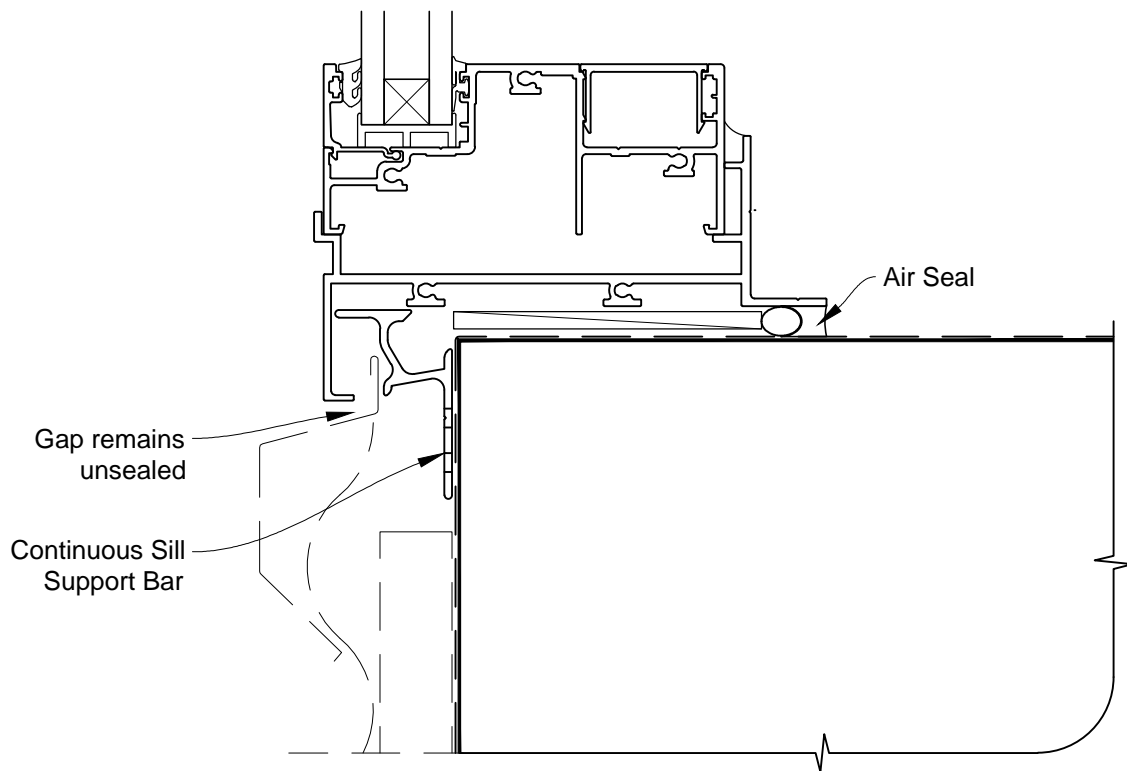

INSTALLATION DETAIL - ARCHITECTURAL 106mm SERIES AWNING WINDOW ON PROFILE METAL CAVITY CONSTRUCTION

Date: 01.03.14 Scale: 1:2 CAD Ref.: ASAW106PM-CH

INSTALLATION DETAIL - ARCHITECTURAL 106mm SERIES AWNING WINDOW ON PROFILE METAL CAVITY CONSTRUCTION

Date: 01.03.14 Scale: 1:2 CAD Ref.: ASAW106PM-CJ

INSTALLATION DETAIL - ARCHITECTURAL 106mm SERIES AWNING WINDOW ON PROFILE METAL CAVITY CONSTRUCTION

Date: 01.03.14 Scale: 1:2 CAD Ref.: ASAW106PM-CS

INSTALLATION DETAIL - ARCHITECTURAL 106mm SERIES AWNING WINDOW ON PROFILE METAL CAVITY CONSTRUCTION

Date: 01.03.14 Scale: 1:2 CAD Ref.: ASAW106PM-CS2

INSTALLATION DETAIL - ARCHITECTURAL 106mm SERIES AWNING WINDOW ON PROFILE METAL DIRECT FIXED CLADDING

Date: 01.03.14 Scale: 1:2 CAD Ref.: ASAW106PM-DH

INSTALLATION DETAIL - ARCHITECTURAL 106mm SERIES AWNING WINDOW ON PROFILE METAL DIRECT FIXED CLADDING