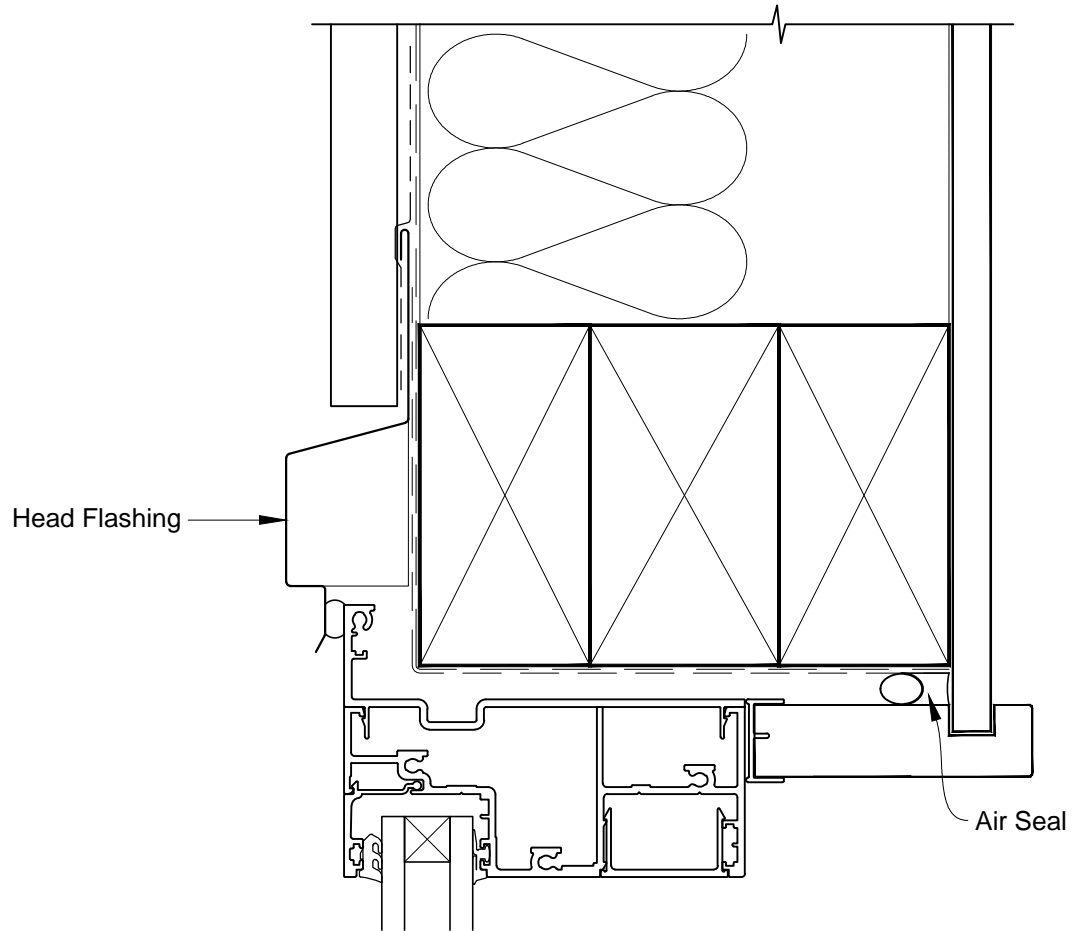

INSTALLATION DETAIL - ARCHITECTURAL 106mm SERIES AWNING WINDOW ON PROFILE METAL CAVITY CONSTRUCTION

Date: 01.03.14 Scale: 1:2 CAD Ref.: ASAW106PM-CH

INSTALLATION DETAIL - ARCHITECTURAL 106mm SERIES AWNING WINDOW ON PROFILE METAL CAVITY CONSTRUCTION

Date: 01.03.14 Scale: 1:2 CAD Ref.: ASAW106PM-CJ

INSTALLATION DETAIL - ARCHITECTURAL 106mm SERIES AWNING WINDOW ON PROFILE METAL CAVITY CONSTRUCTION

Date: 01.03.14 Scale: 1:2 CAD Ref.: ASAW106PM-CS

INSTALLATION DETAIL - ARCHITECTURAL 106mm SERIES AWNING WINDOW ON PROFILE METAL CAVITY CONSTRUCTION

Date: 01.03.14 Scale: 1:2 CAD Ref.: ASAW106PM-CS2

INSTALLATION DETAIL - ARCHITECTURAL 106mm SERIES AWNING WINDOW ON PROFILE METAL DIRECT FIXED CLADDING

Date: 01.03.14 Scale: 1:2 CAD Ref.: ASAW106PM-DH

INSTALLATION DETAIL - ARCHITECTURAL 106mm SERIES AWNING WINDOW ON PROFILE METAL DIRECT FIXED CLADDING