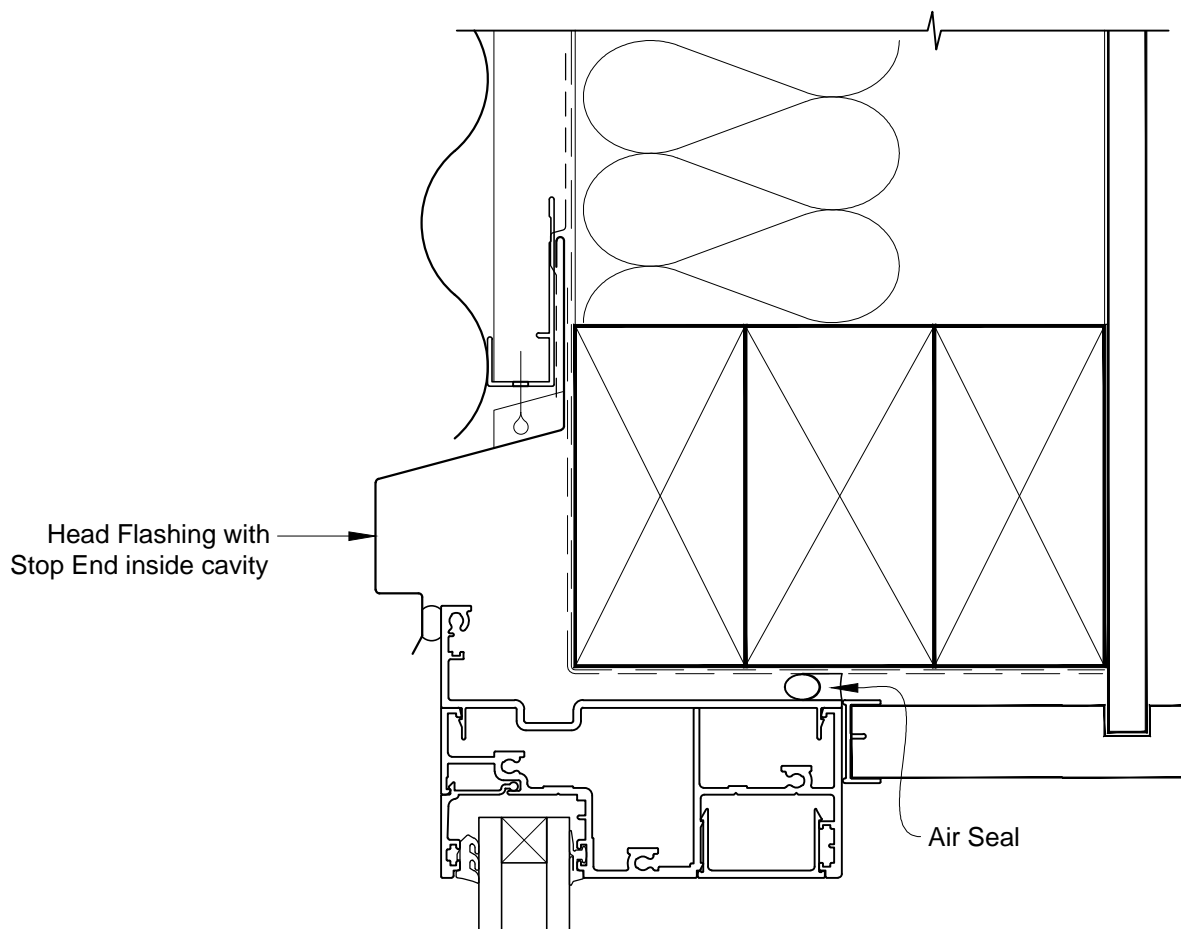

INSTALLATION DETAIL - ARCHITECTURAL 106mm SERIES AWNING WINDOW ON PROFILE METAL CAVITY CONSTRUCTION

Date: 01.03.14 Scale: 1:2 CAD Ref.: ASAW106PM-CH

INSTALLATION DETAIL - ARCHITECTURAL 106mm SERIES AWNING WINDOW ON PROFILE METAL CAVITY CONSTRUCTION

Date: 01.03.14 Scale: 1:2 CAD Ref.: ASAW106PM-CJ

INSTALLATION DETAIL - ARCHITECTURAL 106mm SERIES AWNING WINDOW ON PROFILE METAL CAVITY CONSTRUCTION

Date: 01.03.14 Scale: 1:2 CAD Ref.: ASAW106PM-CS

INSTALLATION DETAIL - ARCHITECTURAL 106mm SERIES AWNING WINDOW ON PROFILE METAL CAVITY CONSTRUCTION

Date: 01.03.14 Scale: 1:2 CAD Ref.: ASAW106PM-CS2

INSTALLATION DETAIL - ARCHITECTURAL 106mm SERIES AWNING WINDOW ON PROFILE METAL DIRECT FIXED CLADDING

Date: 01.03.14 Scale: 1:2 CAD Ref.: ASAW106PM-DH

INSTALLATION DETAIL - ARCHITECTURAL 106mm SERIES AWNING WINDOW ON PROFILE METAL DIRECT FIXED CLADDING