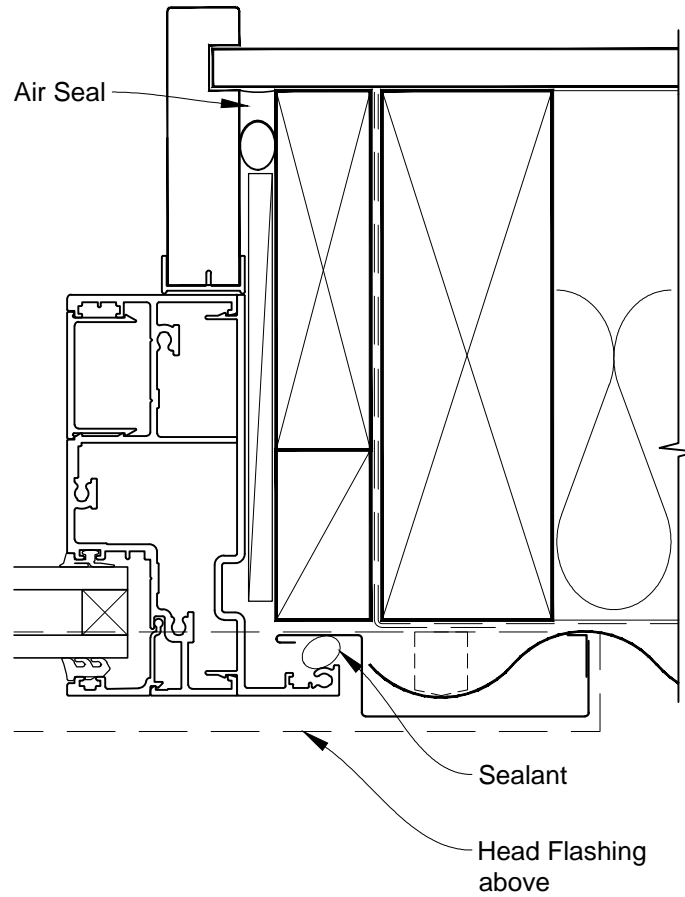

INSTALLATION DETAIL - ARCHITECTURAL 106mm SERIES AWNING WINDOW ON PROFILE METAL CAVITY CONSTRUCTION

Date: 01.03.14 Scale: 1:2 CAD Ref.: ASAW106PM-CH

INSTALLATION DETAIL - ARCHITECTURAL 106mm SERIES AWNING WINDOW ON PROFILE METAL CAVITY CONSTRUCTION

Date: 01.03.14 Scale: 1:2 CAD Ref.: ASAW106PM-CJ

INSTALLATION DETAIL - ARCHITECTURAL 106mm SERIES AWNING WINDOW ON PROFILE METAL CAVITY CONSTRUCTION

Date: 01.03.14 Scale: 1:2 CAD Ref.: ASAW106PM-CS

INSTALLATION DETAIL - ARCHITECTURAL 106mm SERIES AWNING WINDOW ON PROFILE METAL CAVITY CONSTRUCTION

Date: 01.03.14 Scale: 1:2 CAD Ref.: ASAW106PM-CS2

INSTALLATION DETAIL - ARCHITECTURAL 106mm SERIES AWNING WINDOW ON PROFILE METAL DIRECT FIXED CLADDING

Date: 01.03.14 Scale: 1:2 CAD Ref.: ASAW106PM-DH

INSTALLATION DETAIL - ARCHITECTURAL 106mm SERIES AWNING WINDOW ON PROFILE METAL DIRECT FIXED CLADDING

Date: 01.03.14

Scale: 1:2

CAD Ref.: ASAW106PM-DJ

INSTALLATION DETAIL - ARCHITECTURAL 106mm SERIES AWNING WINDOW ON PROFILE METAL DIRECT FIXED CLADDING

Date: 01.03.14 Scale: 1:2 CAD Ref.: ASAW106PM-DS

INSTALLATION DETAIL - ARCHITECTURAL 106mm SERIES AWNING WINDOW ON PROFILE METAL DIRECT FIXED CLADDING