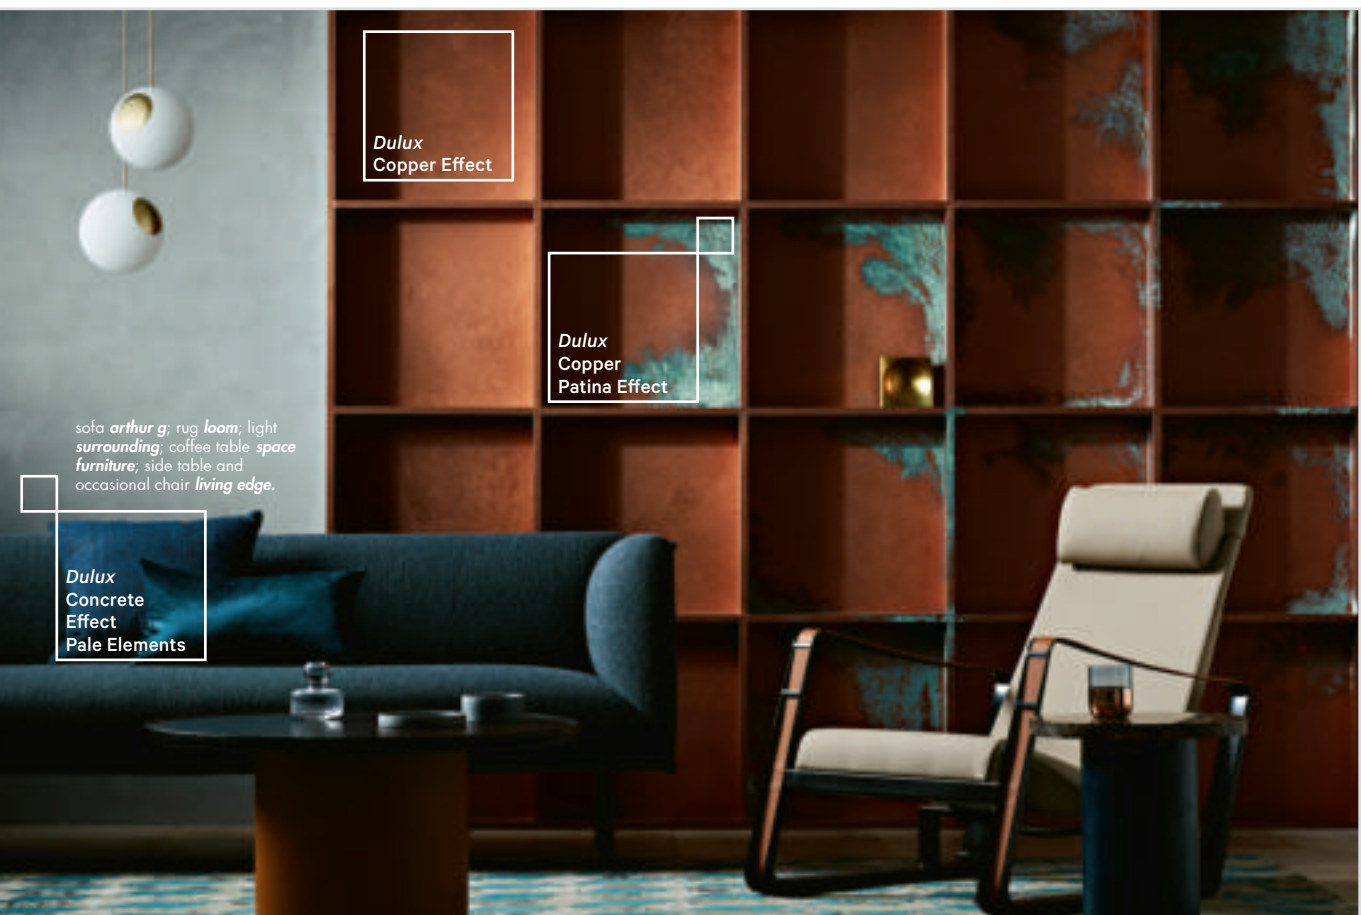

side table *living edge*.

Dulux
Copper Effect

Dulux
Copper
Patina Effect

sofa *arthur g*; rug *loom*; light surrounding; coffee table *space furniture*; side table and occasional chair *living edge*.

Dulux
Concrete
Effect
Pale Elements