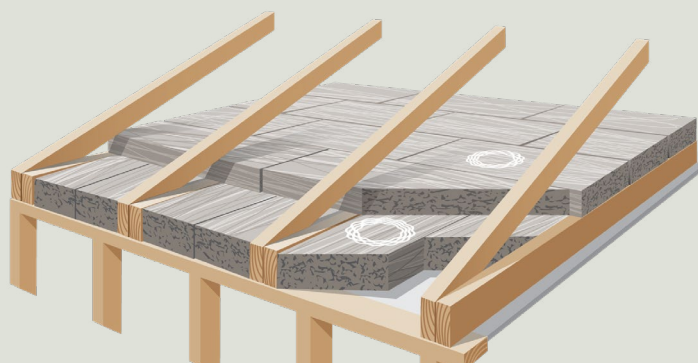

TRUSS ROOF WOOL INSULATION

TERRA LANA

PRODUCT DATA

The benefits of Terra Lana wool's superior performance designed for Truss roof ceilings

APPLICATIONS

- Truss roof (Skillion roof or external walls where applicable)
- New and retrofit
- Residential and commercial buildings

FEATURES

- Designed to not slump or lose loft
- Superior insulative performance
- 100% recyclable (by Terra Lana)
- Easy to install, manufactured to fit
- Environmentally responsible product
- Naturally safe to handle & healthy in the home
- Manages moisture, maintaining thermal performance
- Excellent acoustic barrier qualities.

DESCRIPTION

Terra Lana harnesses all the benefits of wool's unique insulative qualities combined with innovative design for a truly high-performance truss roof insulation. We use natural and recycled materials and manufacture locally to modern sustainability standards.

COMPLIANCE

- BRANZ APPRAISED. Appraisal 682 [2022]
- DECLARE RED LIST FREE. Certified toxin free
- GREENGUARD. Indoor air quality test approved
- HOMESTAR/GREENSTAR. Credits available
- EPD (in process for mid 2024 completion)
- QUALITY ASSURANCE. 50 year warranty

SPEC ASSIST

- Masterspec
- Smart Spec
- Design Navigator
- H1 Reports & spec writing

Contact: spec@terralana.co.nz

SPECIFICATIONS

R-VALUE	THICKNESS	CENTRES	BALE CONTAINS	M² PER BALE	CODE
CEILING SERVICE CAVITY INSULATION					
R0.9	35mm	600mm	2 x 6m x 570mm	6.84 m²	09.35.570
R1.2	45mm	600mm	2 x 5m x 570mm	5.70 m²	12.45.570
R2.4	90mm	600mm	10 x 1.2m x 560mm	6.72 m²	24.90.560
TRUSS ROOF INSULATION					
R3.6	180mm	900mm	10 x 1.2m x 435mm	5.22 m²	36.180.435
R4.0	190mm	900mm	10 x 1.2m x 435mm	5.22 m²	40.190.435
TRUSS ROOF DOUBLE LAYER INSULATION					
R5.2 (R2.6 + R2.6)	290mm	900mm	12 x 1.2m x 435mm	3.13 m²	26.145.435
R6.4 (R3.2 + R3.2)	330mm	900mm	10 x 1.2m x 435mm	2.61 m²	32.165.435
R7.2 (R3.6 + R3.6)	360mm	900mm	10 x 1.2m x 435mm	2.61 m²	36.180.435
R8.0 (R4.0 + R4.0)	380mm	900mm	10 x 1.2m x 435mm	2.61 m²	40.190.435

0800 485 262 | sales@terralana.co.nz | terralana.co.nz