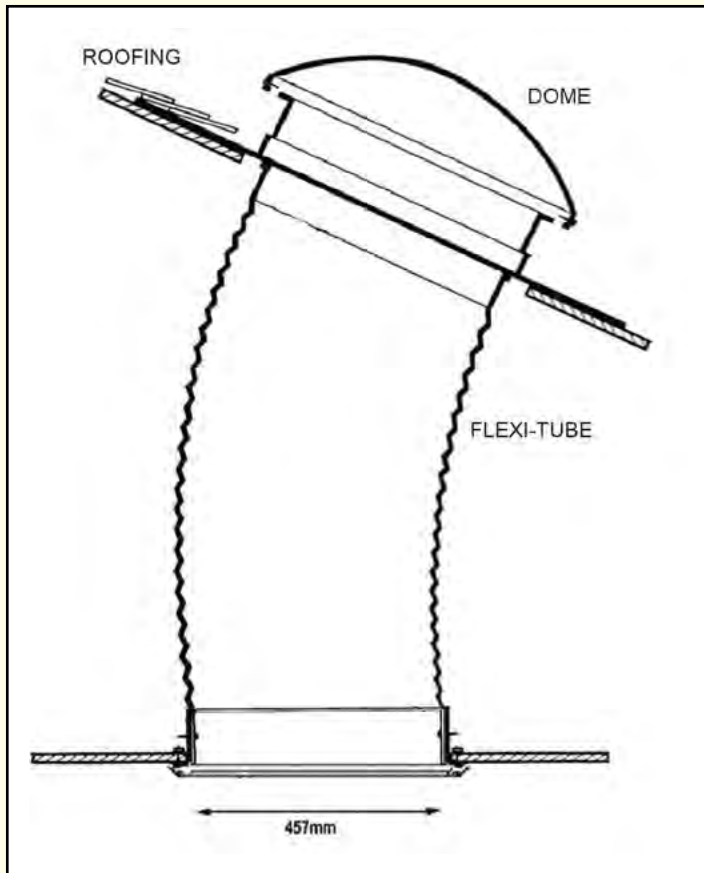

COMPONENTS

- UV stabilised grade one acrylic dome
- Screws to fasten dome
- ASA Polymer vent/solid tabs
- ASA Polymer breather frame
- construction grade polyurethane seal
- 0.55mm corrosion resistant steel soaker tray
- White ABS thermoplastic locking ring
- White ABS thermoplastic ceiling frame
- 3mm textured acrylic diffusers
- White ABS thermoplastic diffuser holder
- Screws to fasten flexi-tube locking ring to ceiling
- Screws to fasten ceiling frame - lock lug/cover cap included
- Magnet
- 3mm x 6mm foam seal
- 0.45mm 430BA stainless steel reflective ring
- PVC duct tape
- 2m Flexi-Tube™

FLEXI-TUBE™ DUCTING SYSTEM

Flexi-tube™ suits most applications up to 2m in length. Installation of Flexi-tube™ is very easy, and the performance is outstanding.

Flexibility allows the installation of the roof parts and ceiling parts to be off centre, so avoiding any obstructions in the attic space is simple.

With up to 86% reflectivity, Flexi-tube™ is a cost effective and reliable component in the Sky Tunnel™ Kit.

Warranty Terms and Conditions Apply.

Your approved reseller is:

Distributed in New Zealand by:

ALSYNITE®

www.alsynite.co.nz

0800 257 964