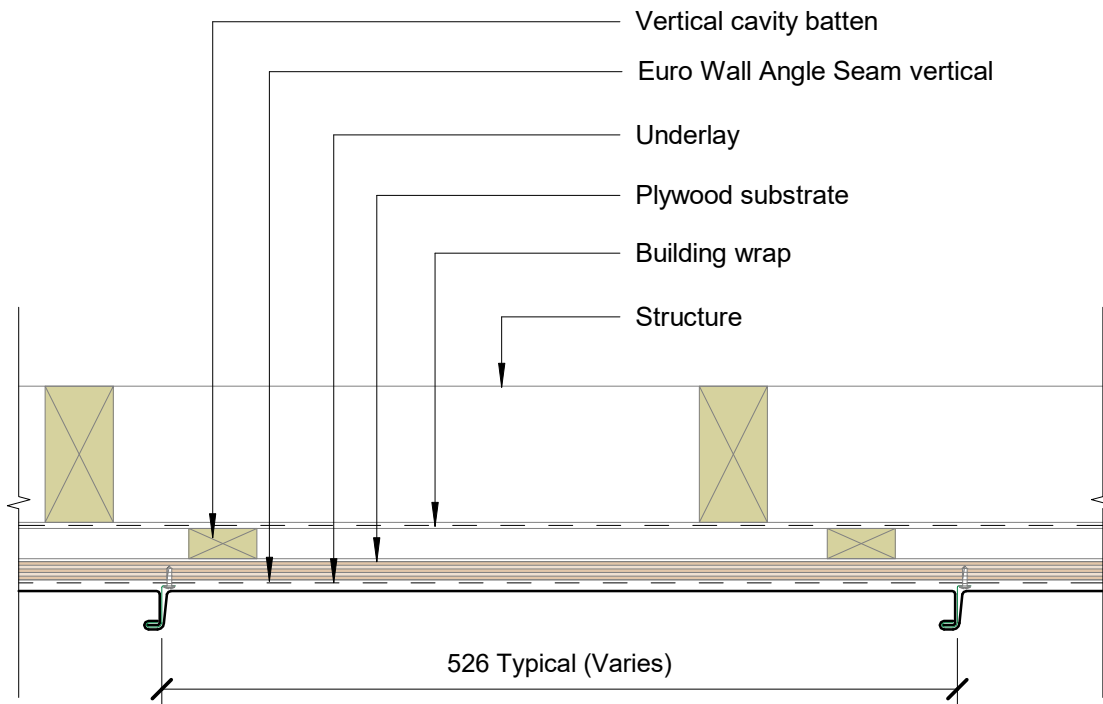

Euro Wall Angle Seam 25 vertical

Scale 1:2

Scale 1:5