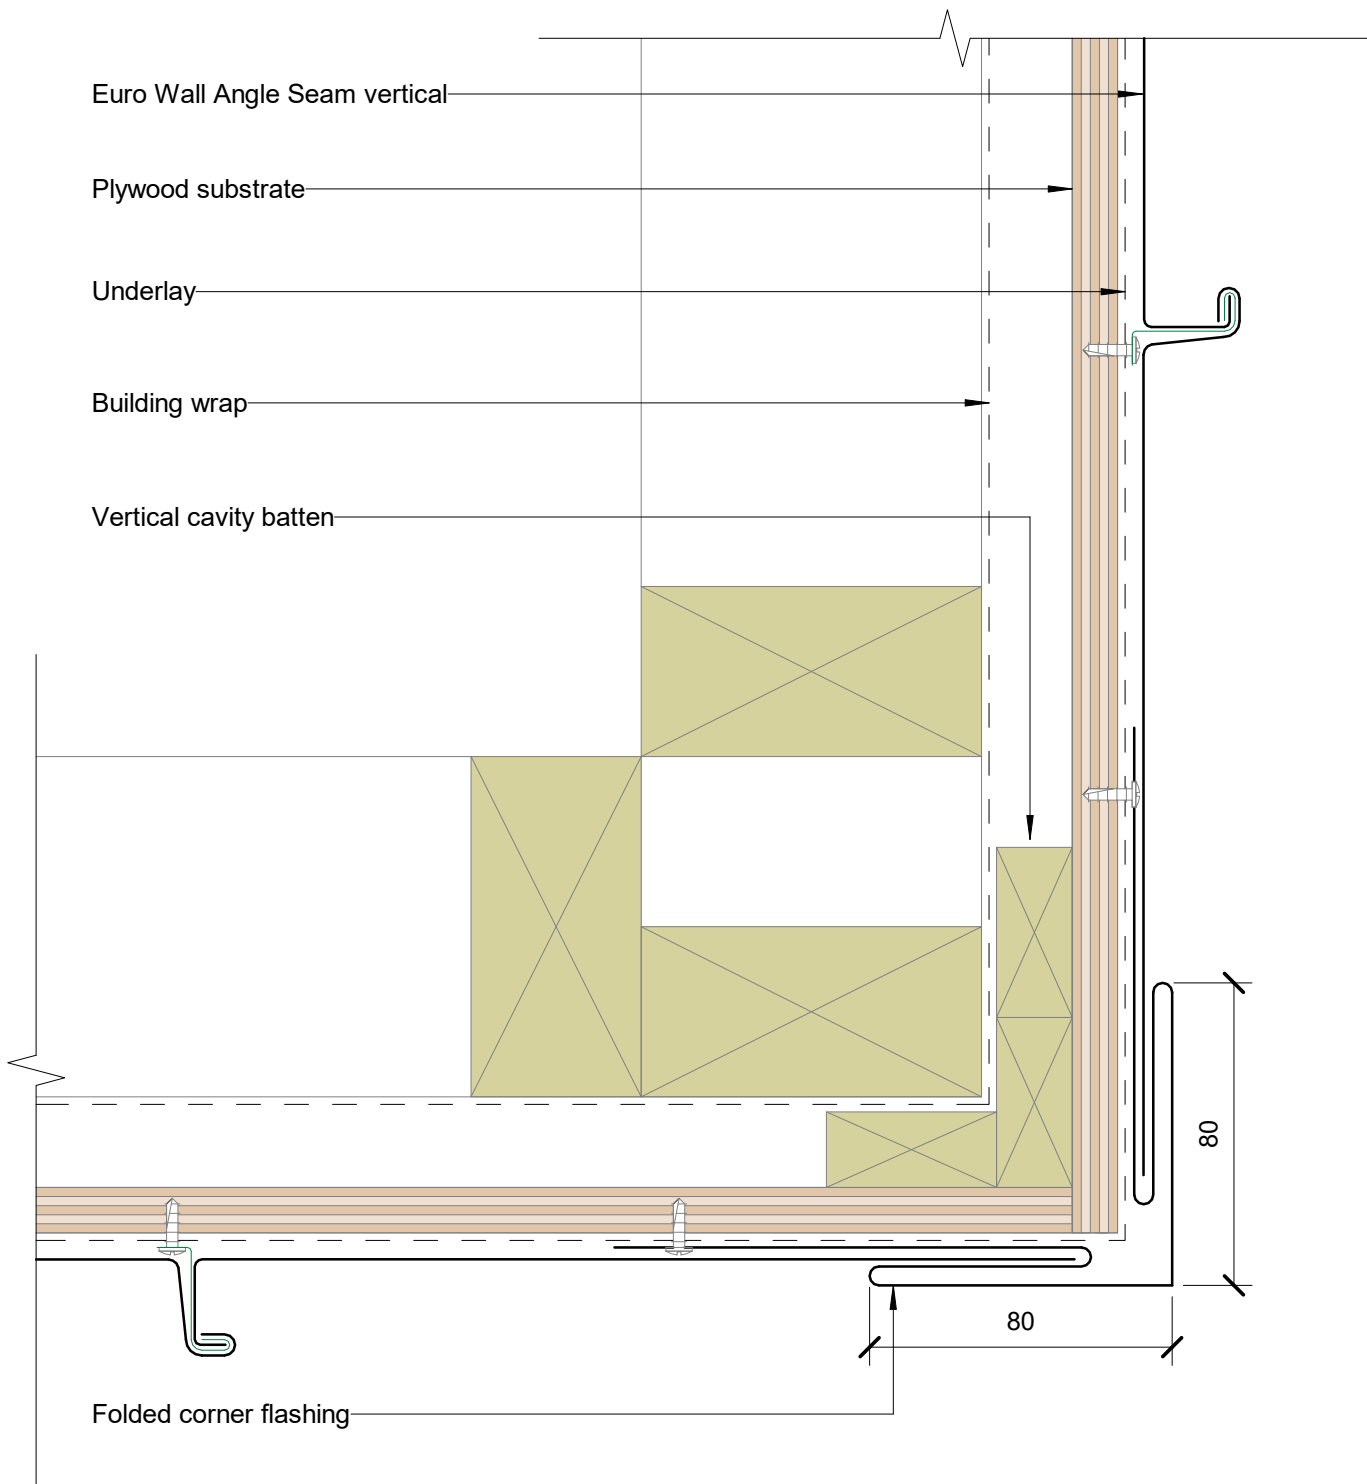

Euro Wall Angle Seam 25 vertical

Scale 1:2

Scale 1:5

Parapet Typical (Y mm): excluding drip edge:

50mm in situation 1: Low, Medium and High wind zones

70mm in situation 2: Very High, Low, Medium and High wind zones

90mm in situation 3: Extra High wind zones