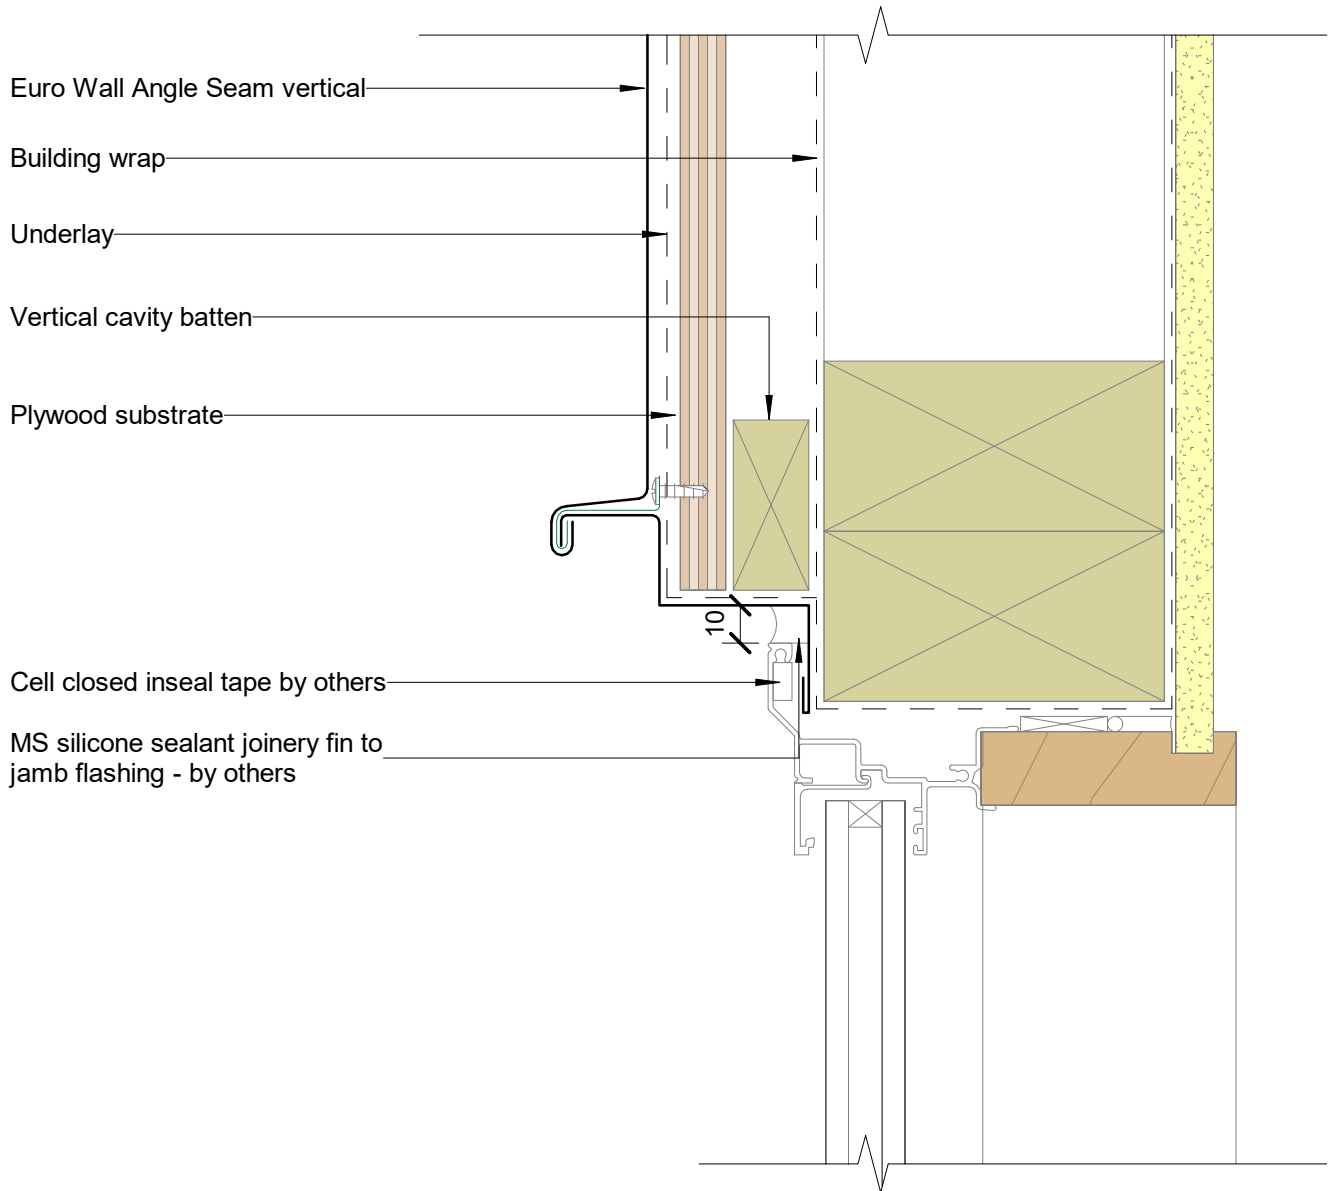

Euro Wall Angle Seam 25 vertical

Scale 1:2

Scale 1:5

Parapet Typical (Y mm): excluding drip edge:

50mm in situation 1: Low, Medium and High wind zones

70mm in situation 2: Very High, Low, Medium and High wind zones

90mm in situation 3: Extra High wind zones