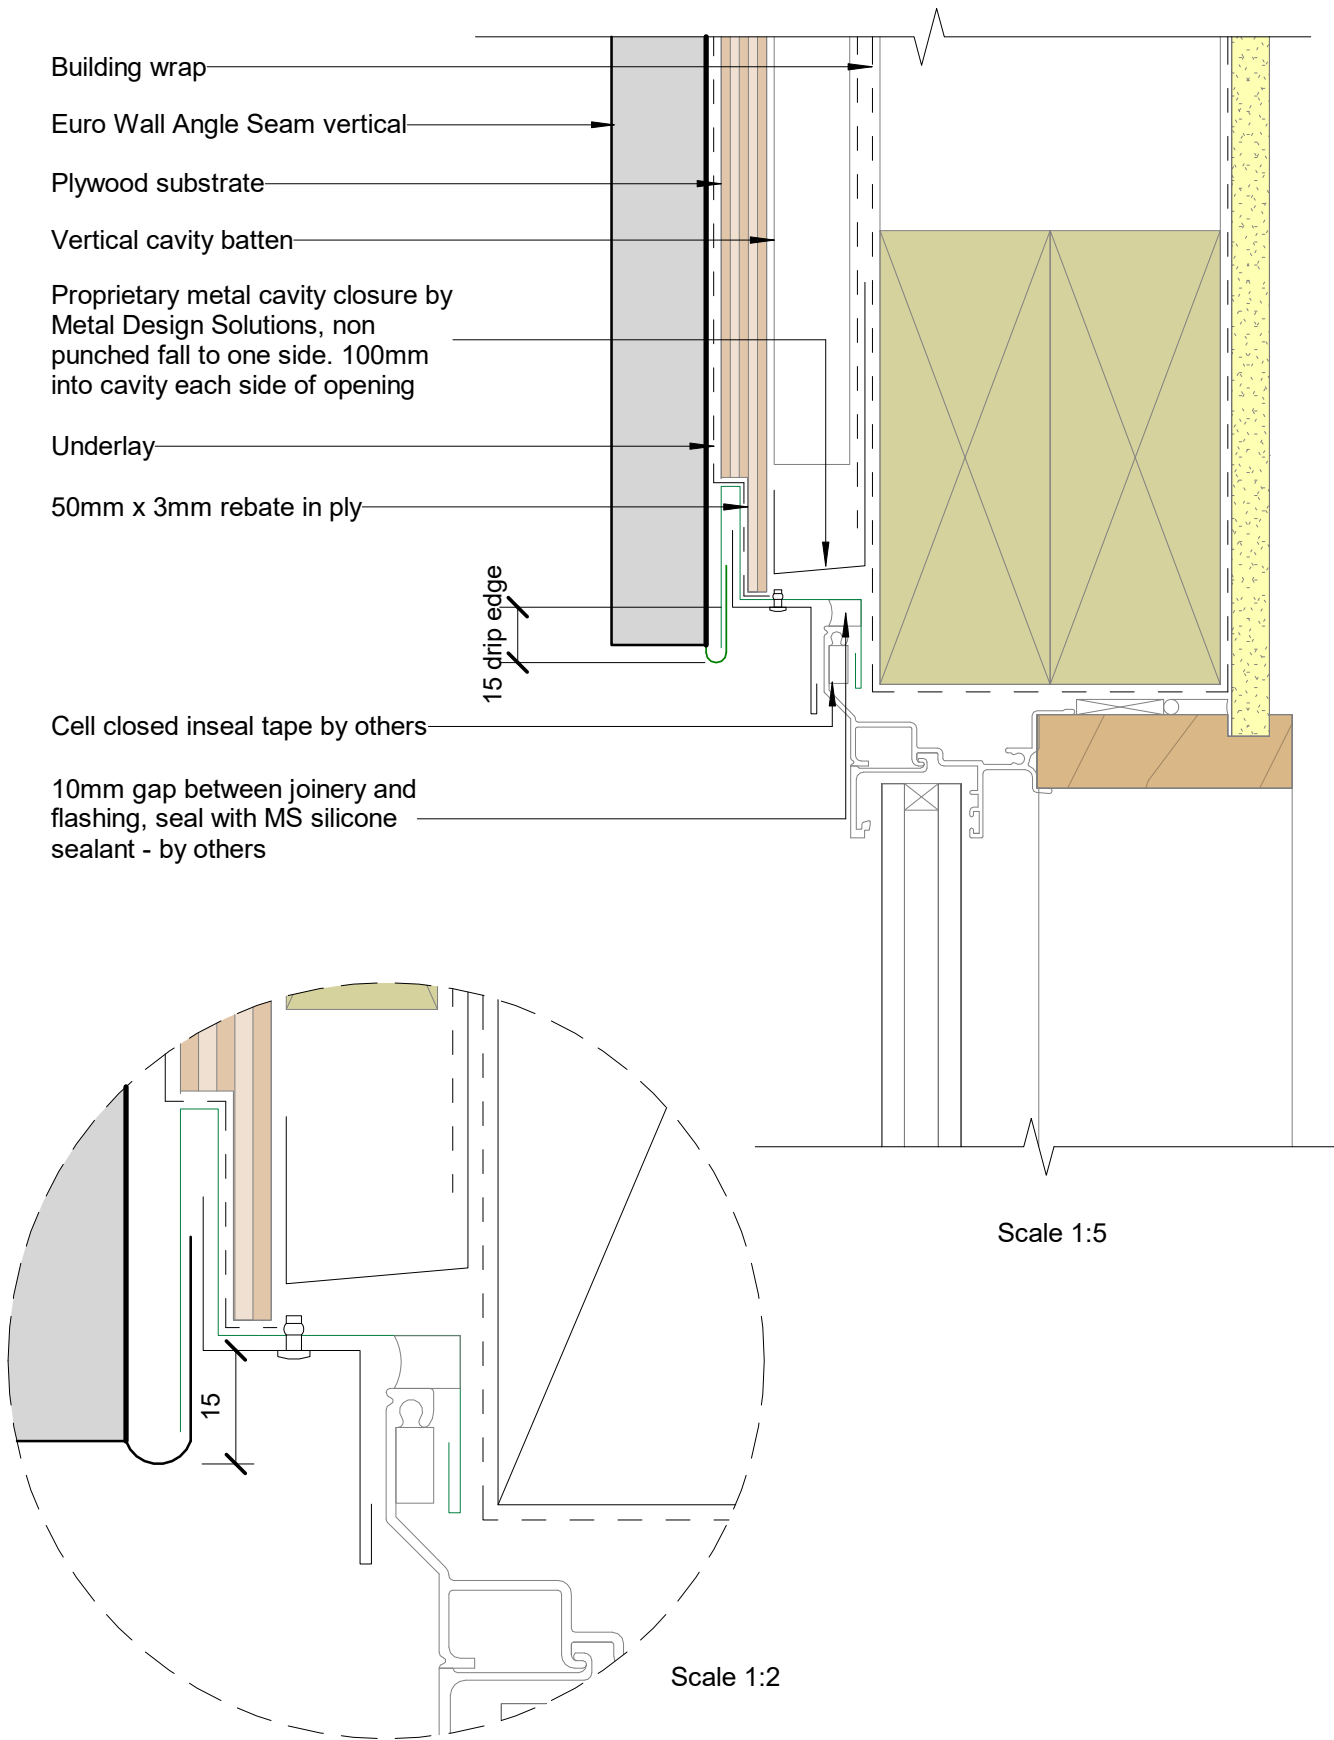

Euro Wall Angle Seam 25 vertical

Scale 1:2

Scale 1:5

Parapet Typical (Y mm): excluding drip edge:

50mm in situation 1: Low, Medium and High wind zones

70mm in situation 2: Very High, Low, Medium and High wind zones

90mm in situation 3: Extra High wind zones