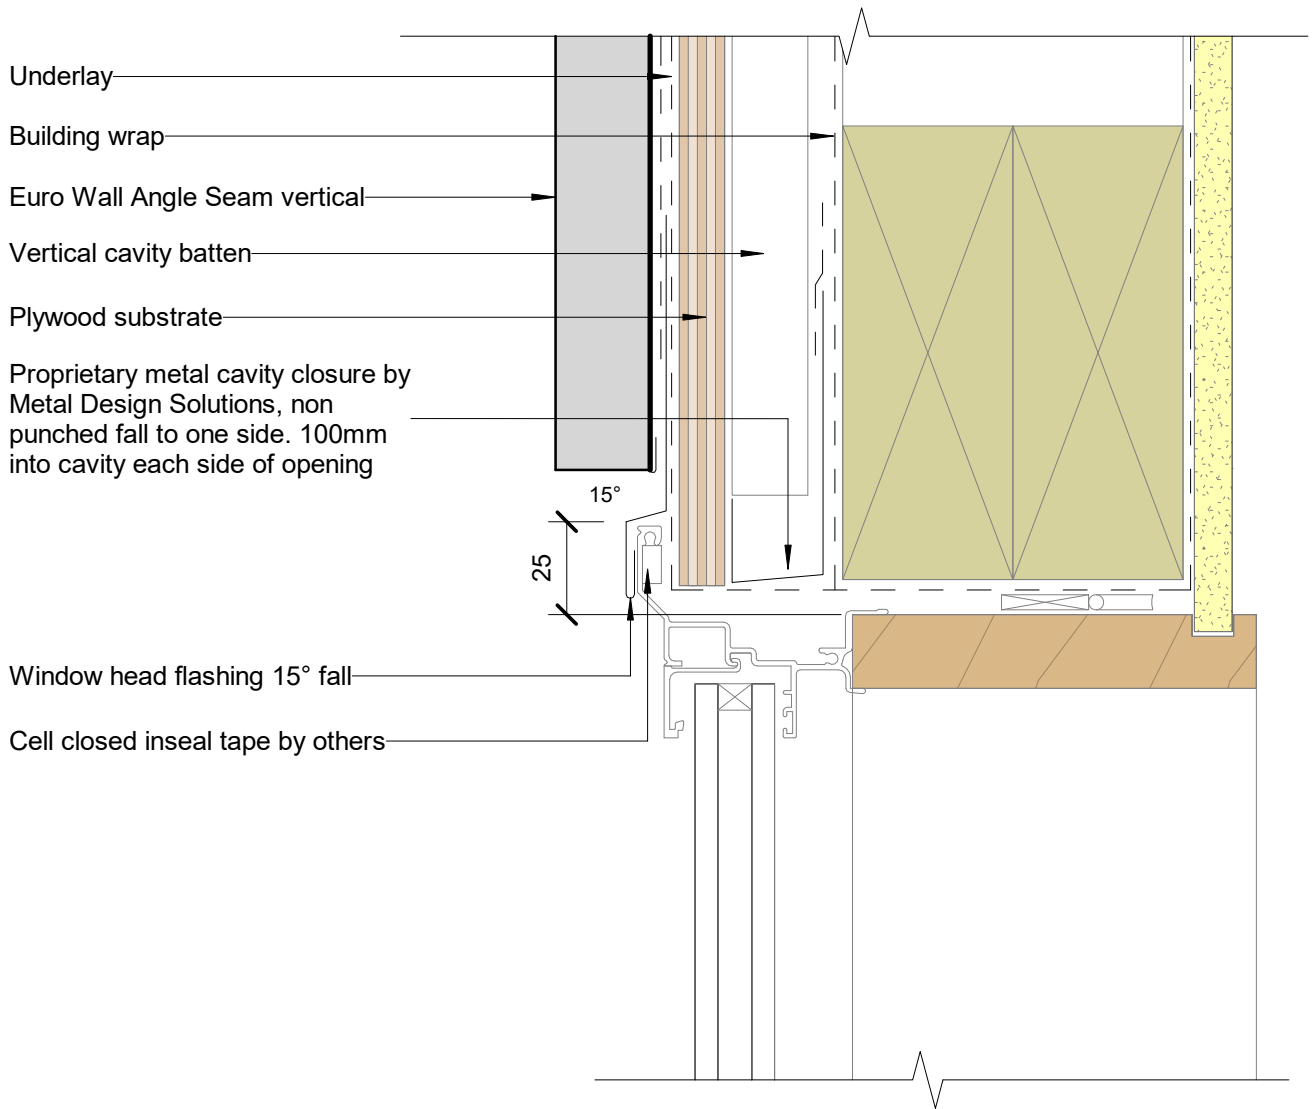

Euro Wall Angle Seam 25 vertical

Scale 1:2

Scale 1:5

Parapet Typical (Y mm): excluding drip edge:

50mm in situation 1: Low, Medium and High wind zones

70mm in situation 2: Very High, Low, Medium and High wind zones

90mm in situation 3: Extra High wind zones