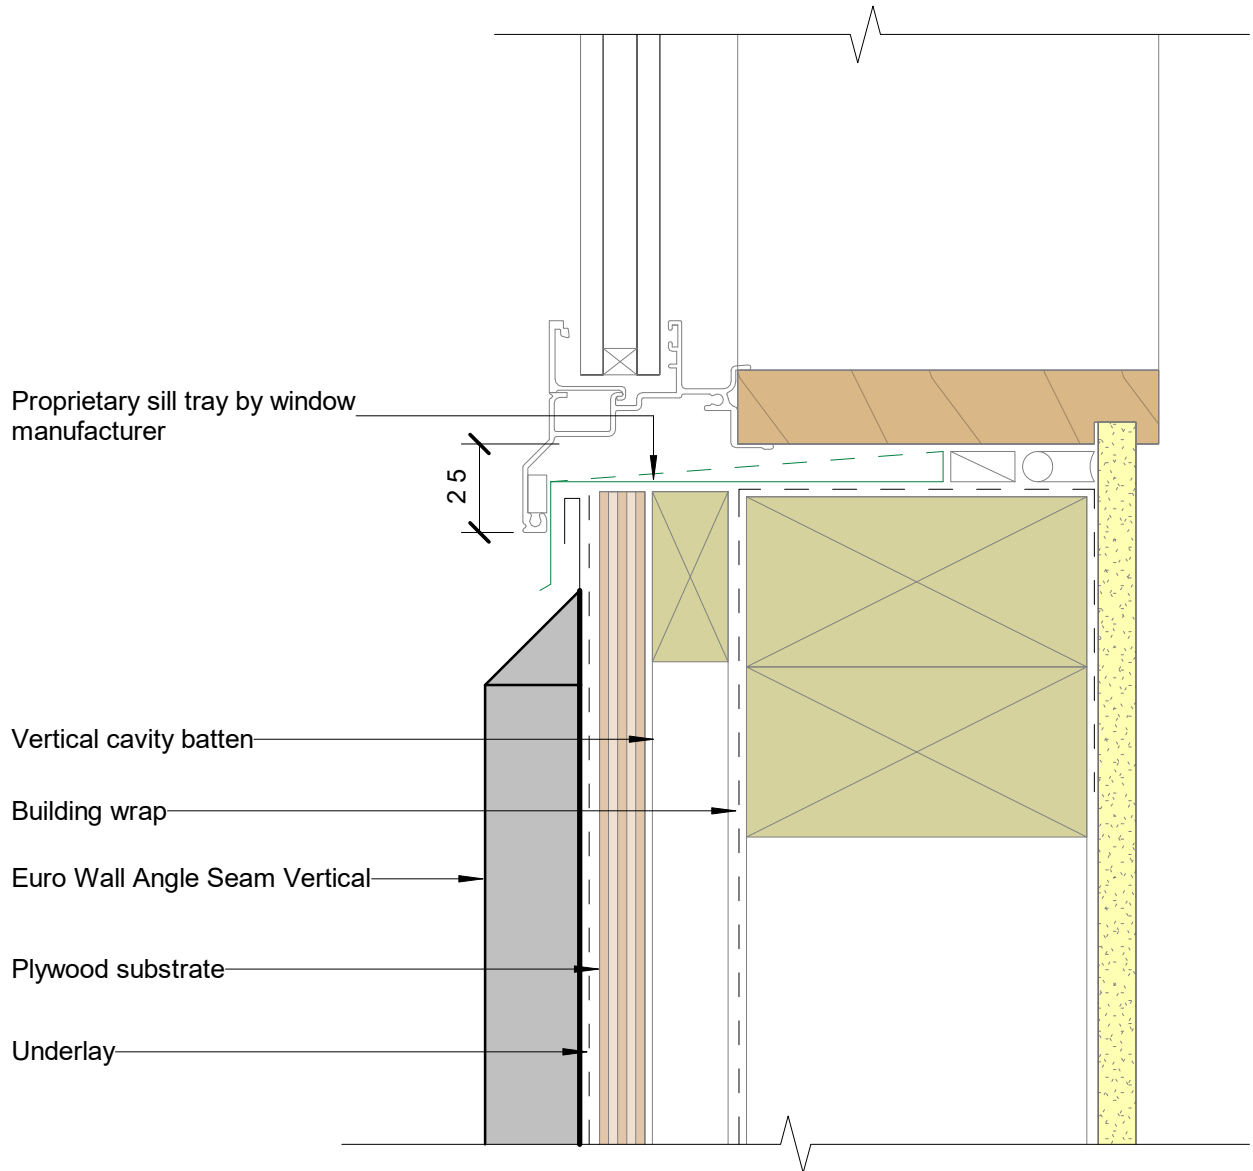

Euro Wall Angle Seam 25 vertical

Scale 1:2

Scale 1:5

Parapet Typical (Y mm): excluding drip edge:

50mm in situation 1: Low, Medium and High wind zones

70mm in situation 2: Very High, Low, Medium and High wind zones

90mm in situation 3: Extra High wind zones