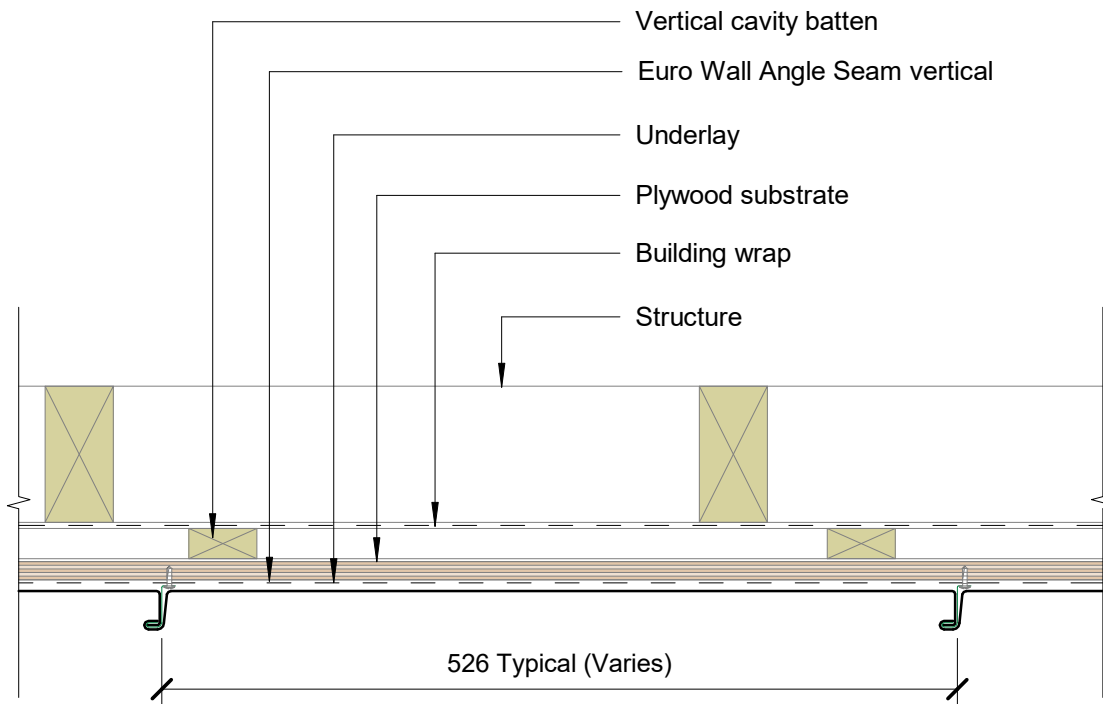

Euro Wall Angle Seam 25 vertical

Scale 1:2

Scale 1:5

Parapet Typical (Y mm): excluding drip edge:

50mm in situation 1: Low, Medium and High wind zones

70mm in situation 2: Very High, Low, Medium and High wind zones

90mm in situation 3: Extra High wind zones