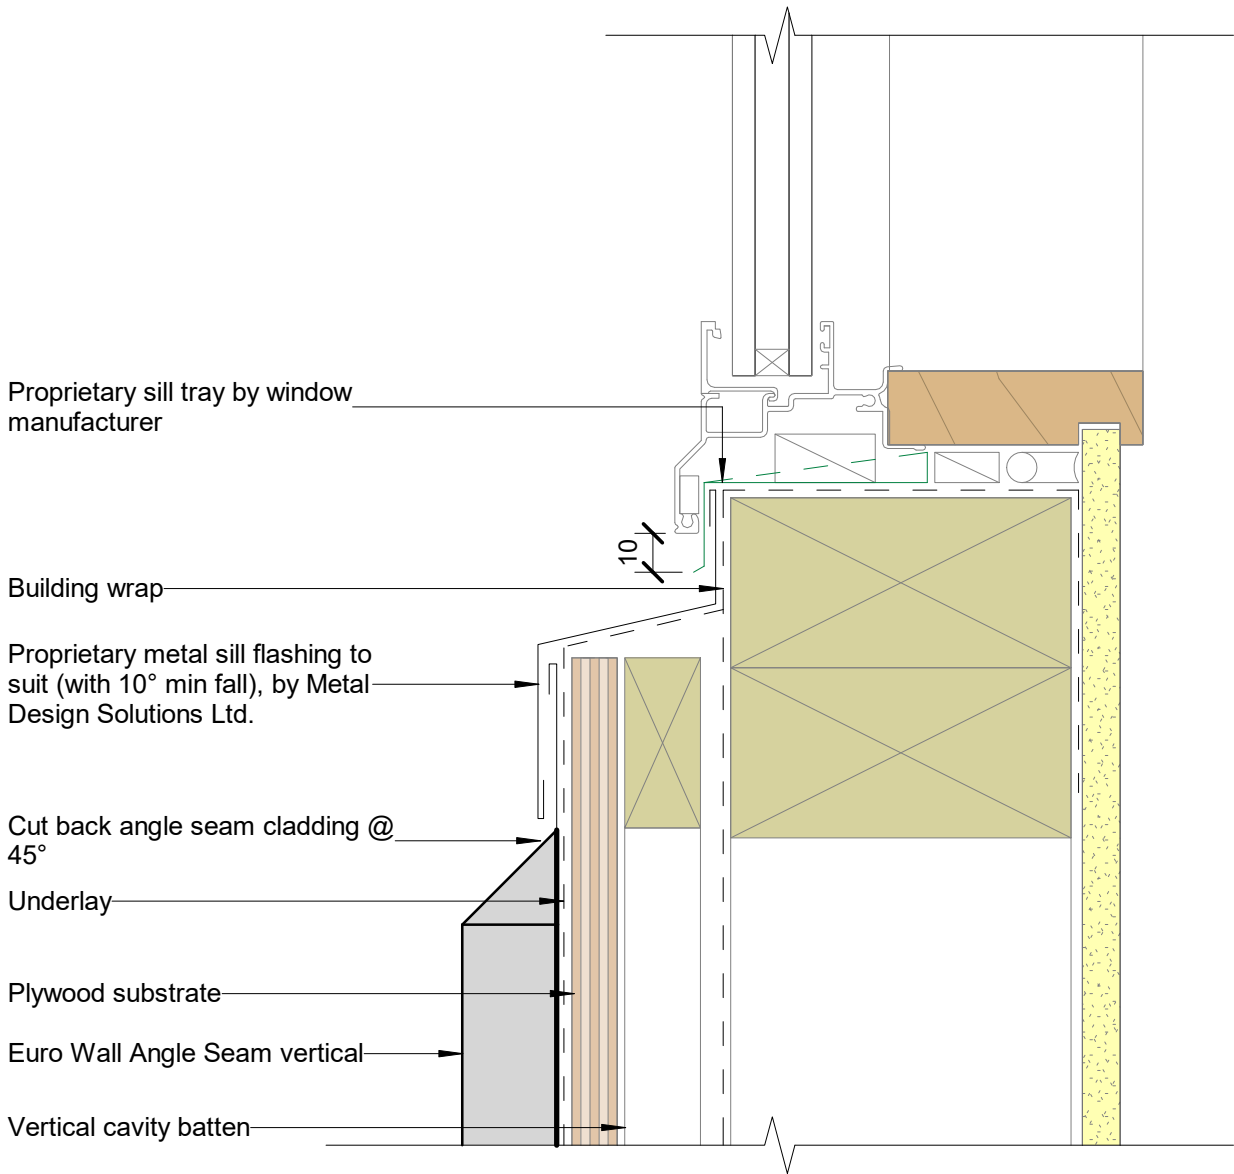

Euro Wall Angle Seam 25 vertical

Scale 1:2

Scale 1:5

Parapet Typical (Y mm): excluding drip edge:

50mm in situation 1: Low, Medium and High wind zones

70mm in situation 2: Very High, Low, Medium and High wind zones

90mm in situation 3: Extra High wind zones