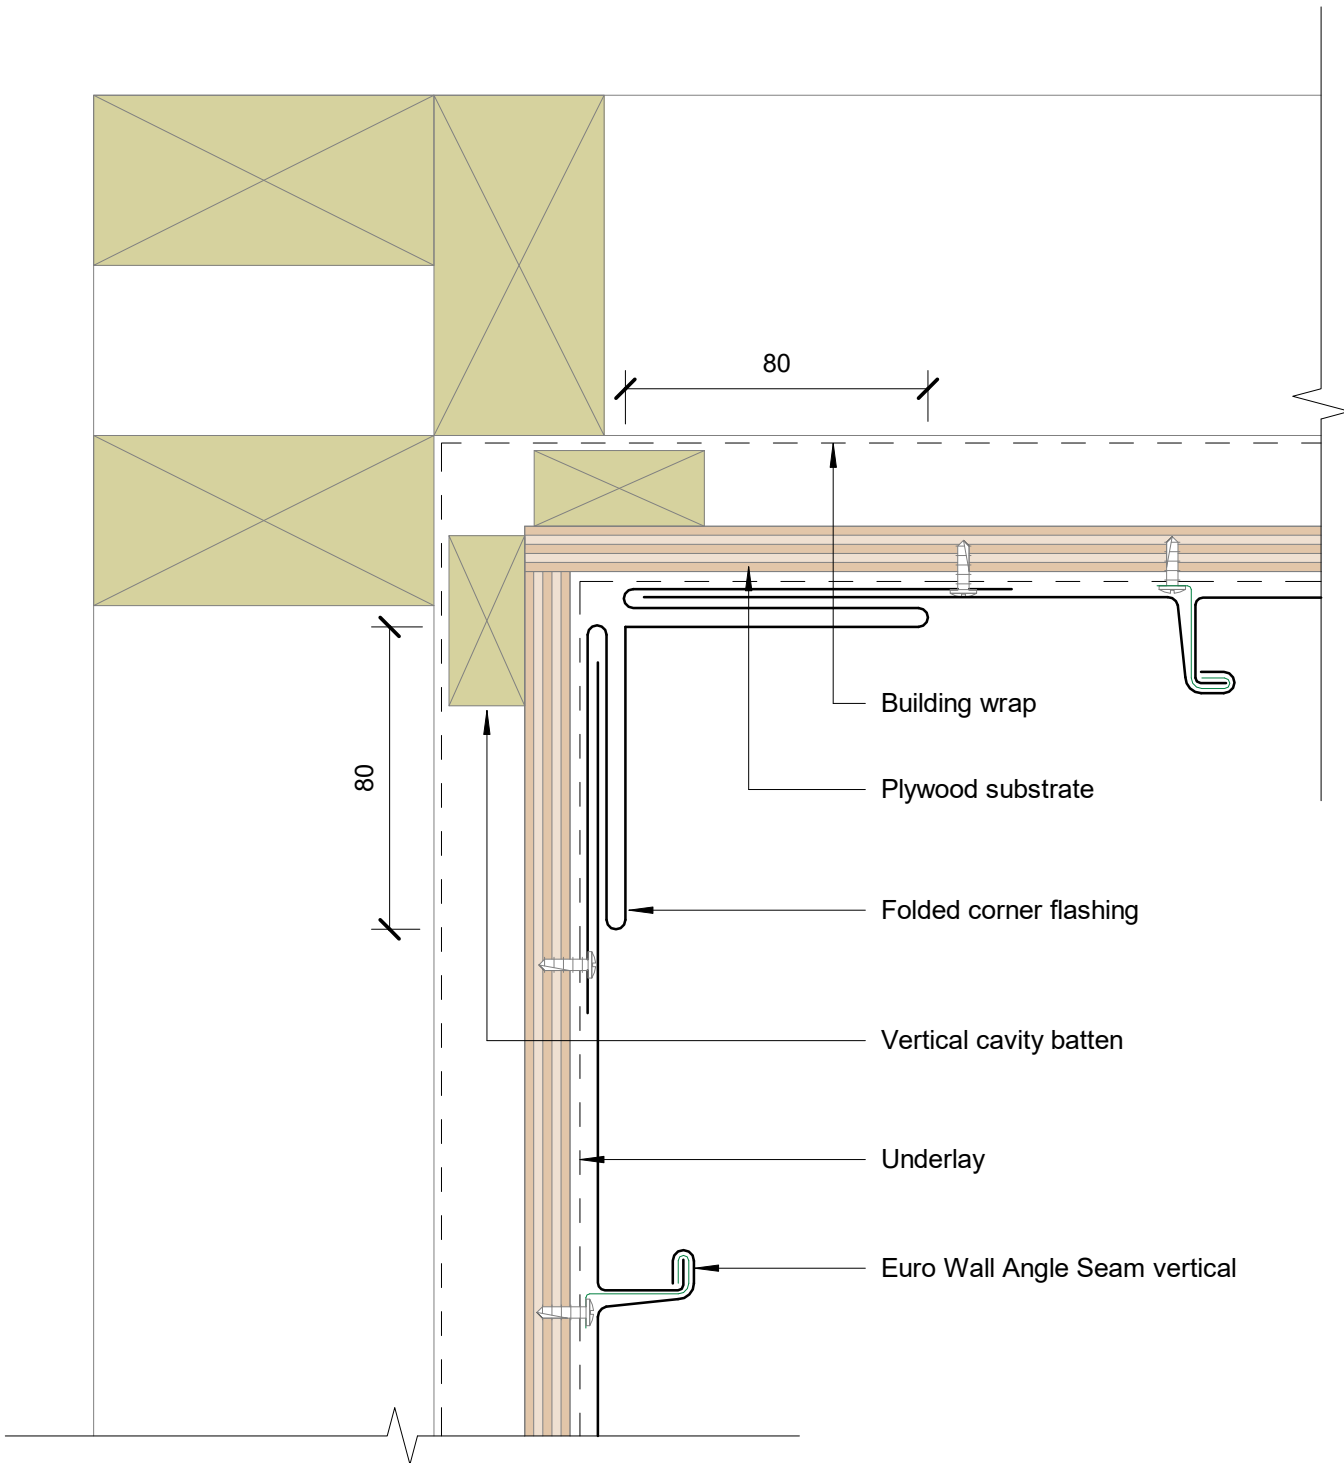

Euro Wall Angle Seam 25 vertical

Scale 1:2

Scale 1:5

Parapet Typical (Y mm): excluding drip edge:

50mm in situation 1: Low, Medium and High wind zones

70mm in situation 2: Very High, Low, Medium and High wind zones

90mm in situation 3: Extra High wind zones