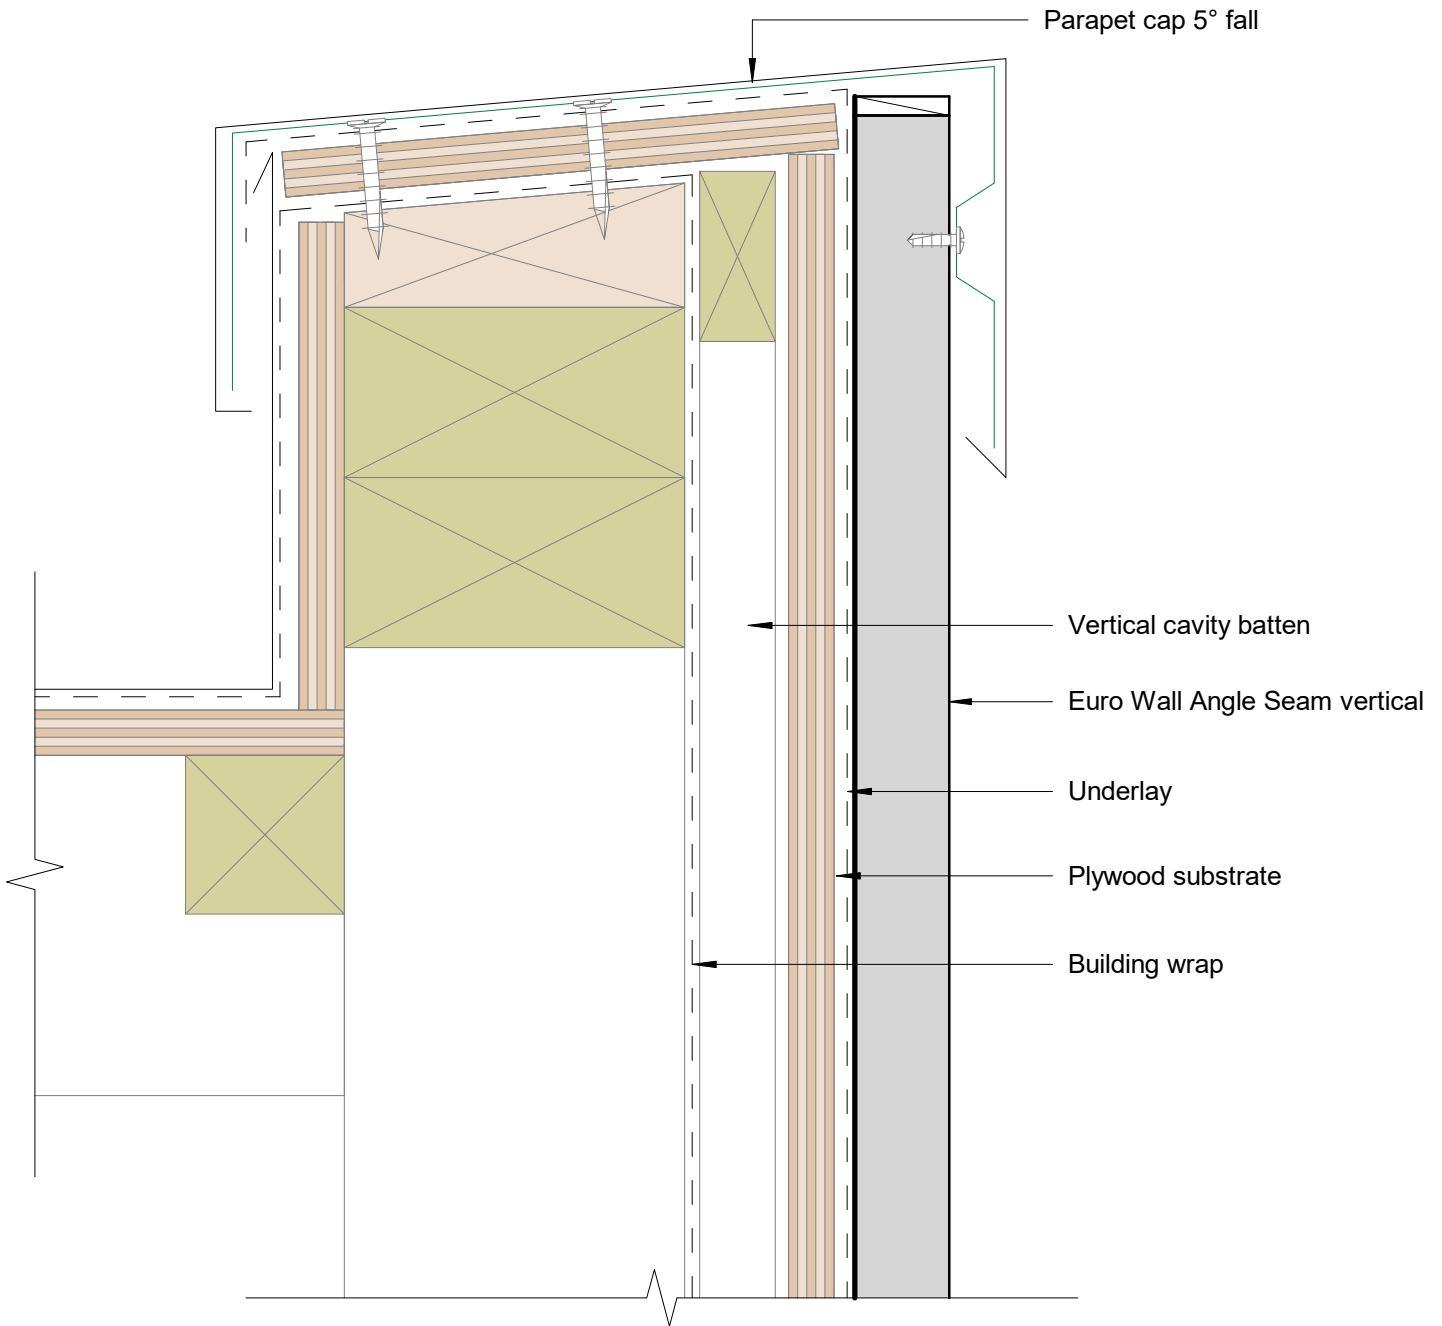

Euro Wall Angle Seam 25 vertical

Scale 1:2

Scale 1:5

Parapet Typical (Y mm): excluding drip edge:

50mm in situation 1: Low, Medium and High wind zones

70mm in situation 2: Very High, Low, Medium and High wind zones

90mm in situation 3: Extra High wind zones