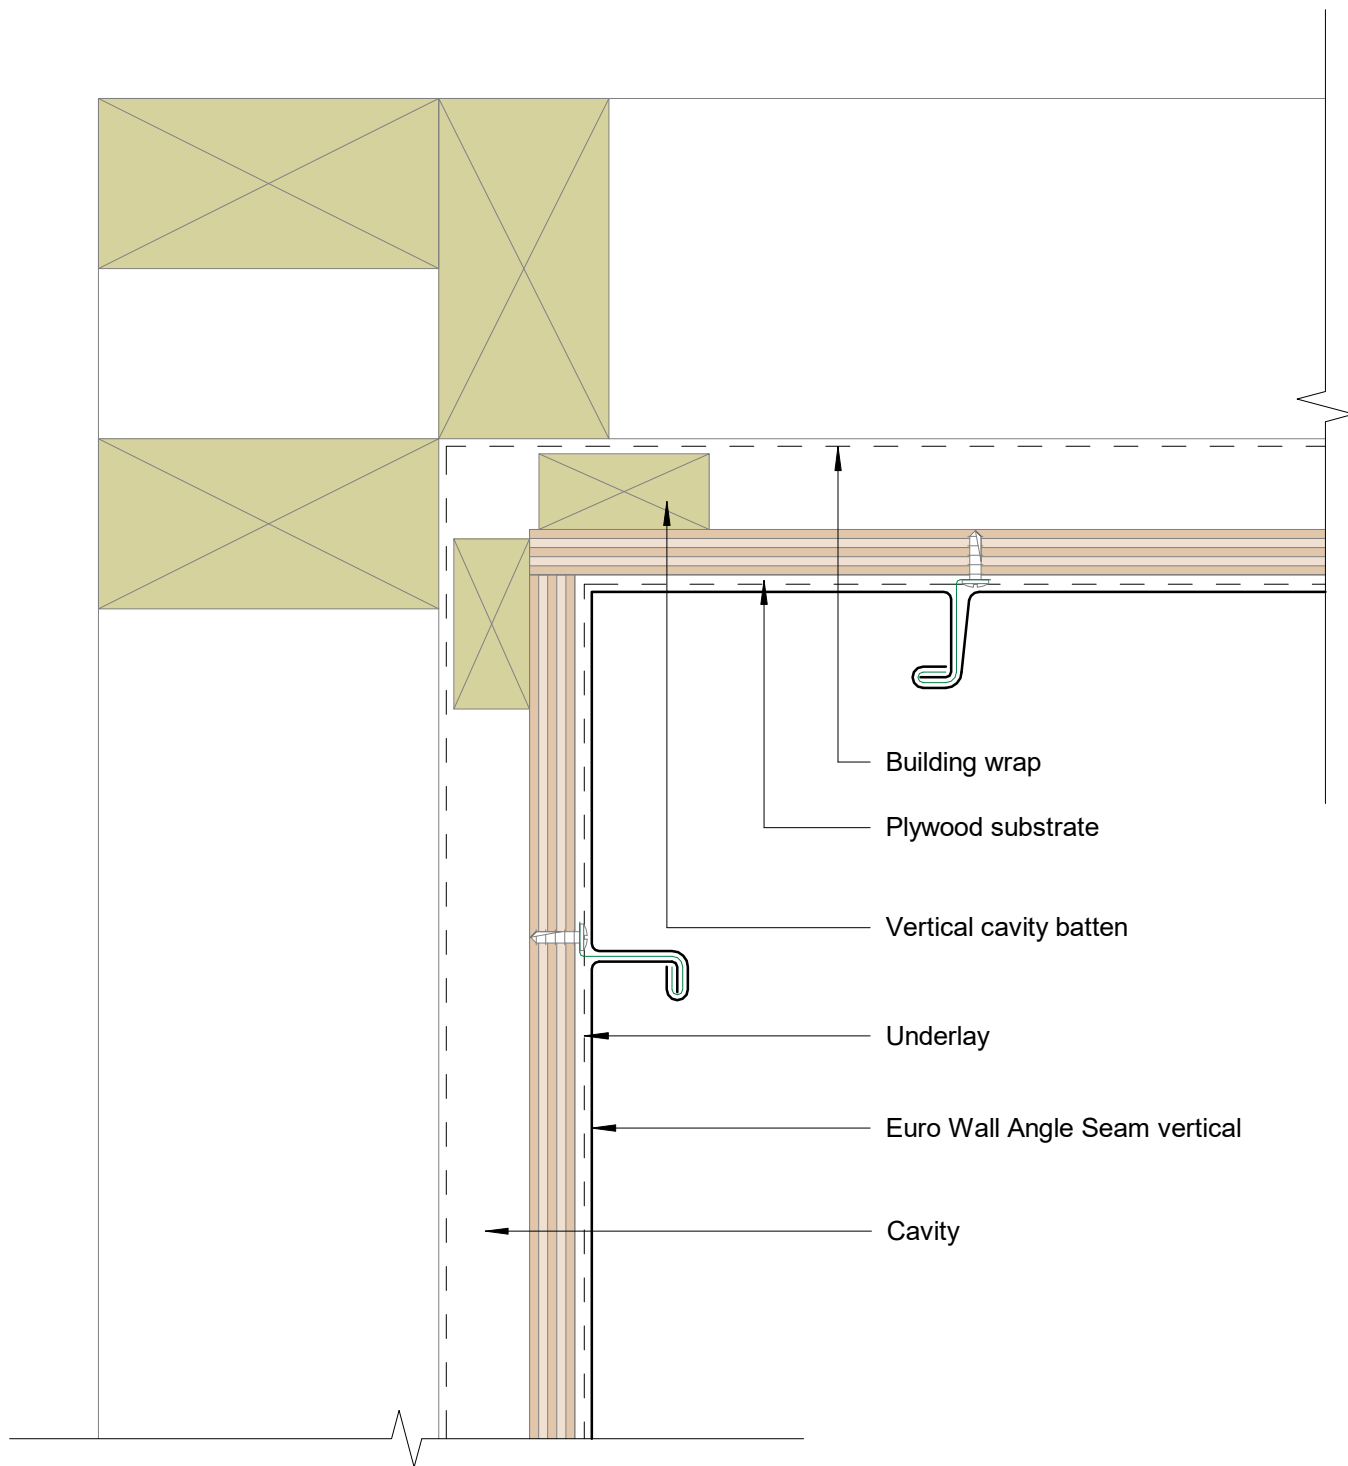

Euro Wall Angle Seam 25 vertical

Scale 1:2

Scale 1:5

Parapet Typical (Y mm): excluding drip edge:

50mm in situation 1: Low, Medium and High wind zones

70mm in situation 2: Very High, Low, Medium and High wind zones

90mm in situation 3: Extra High wind zones