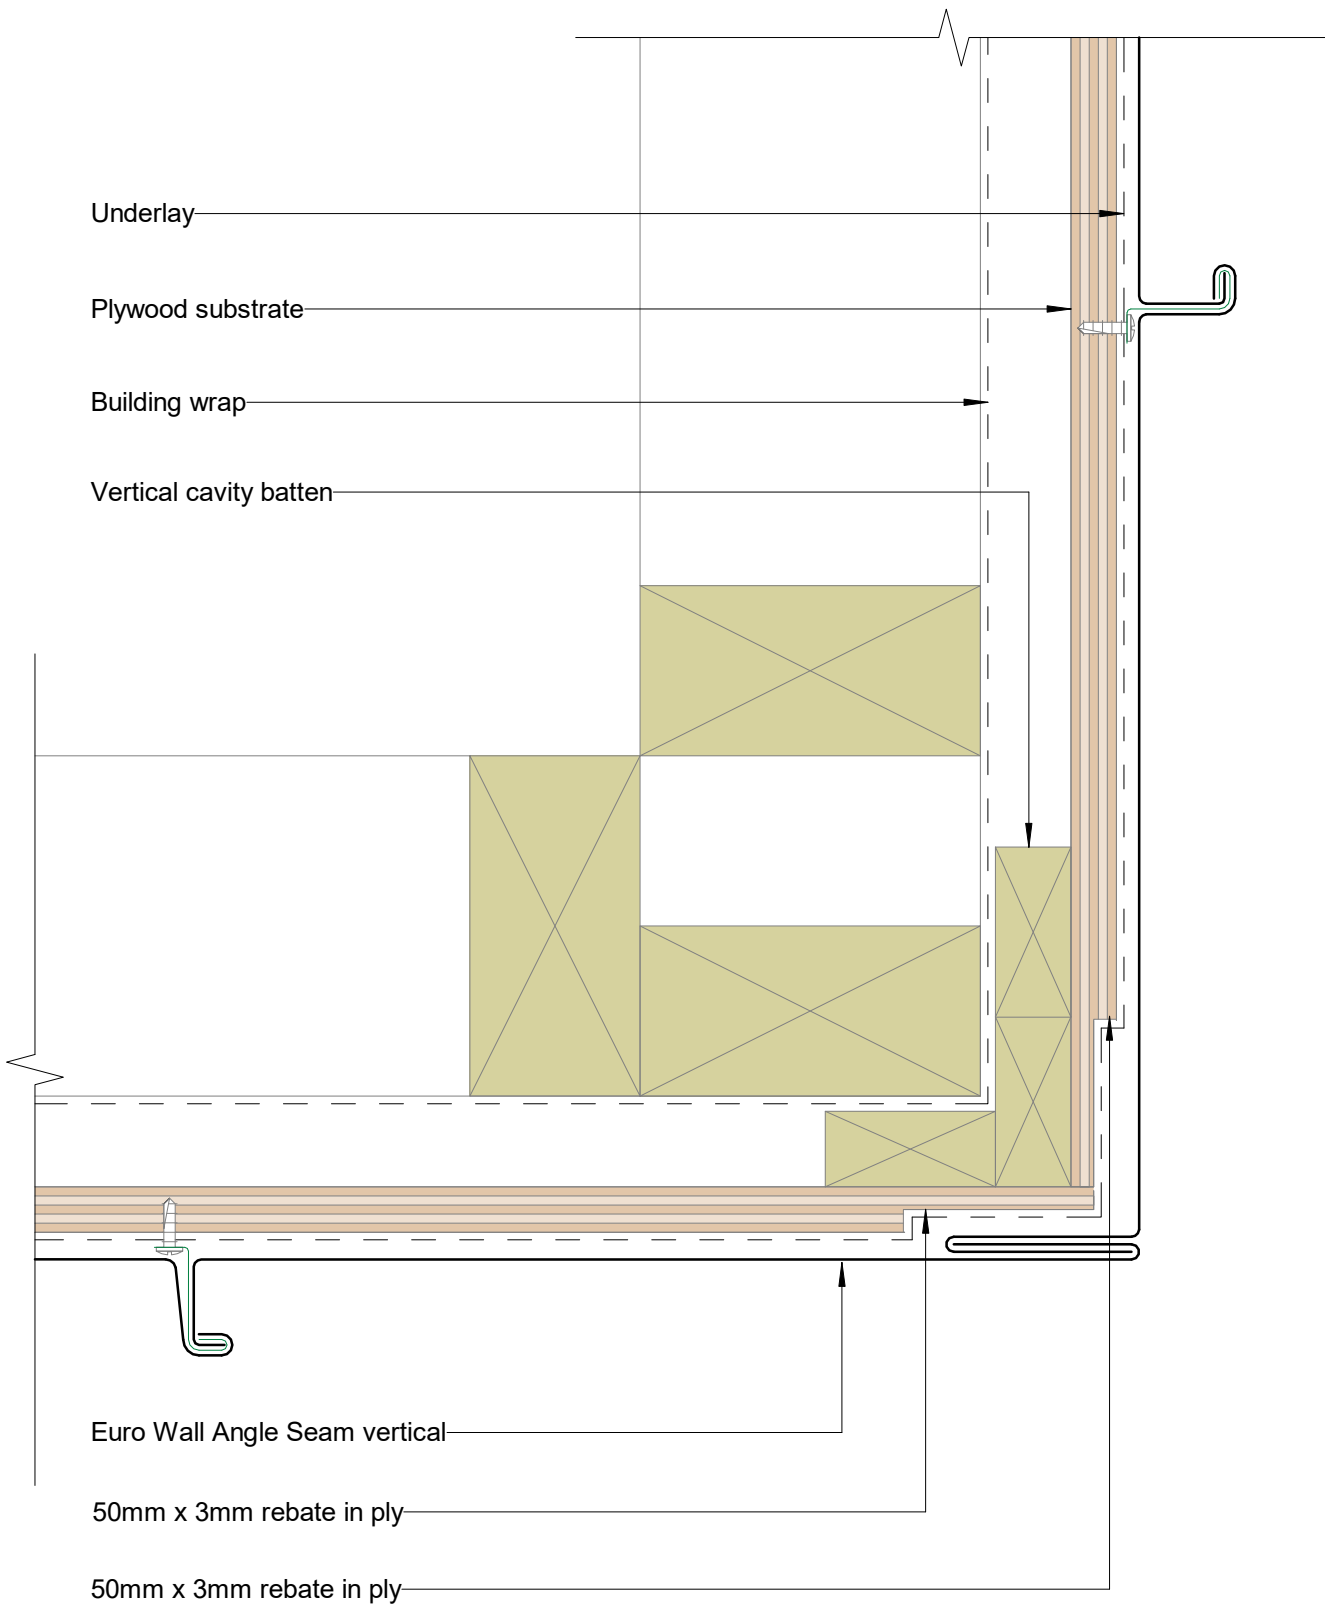

Euro Wall Angle Seam 25 vertical

Scale 1:2

Scale 1:5

Parapet Typical (Y mm): excluding drip edge:

50mm in situation 1: Low, Medium and High wind zones

70mm in situation 2: Very High, Low, Medium and High wind zones

90mm in situation 3: Extra High wind zones