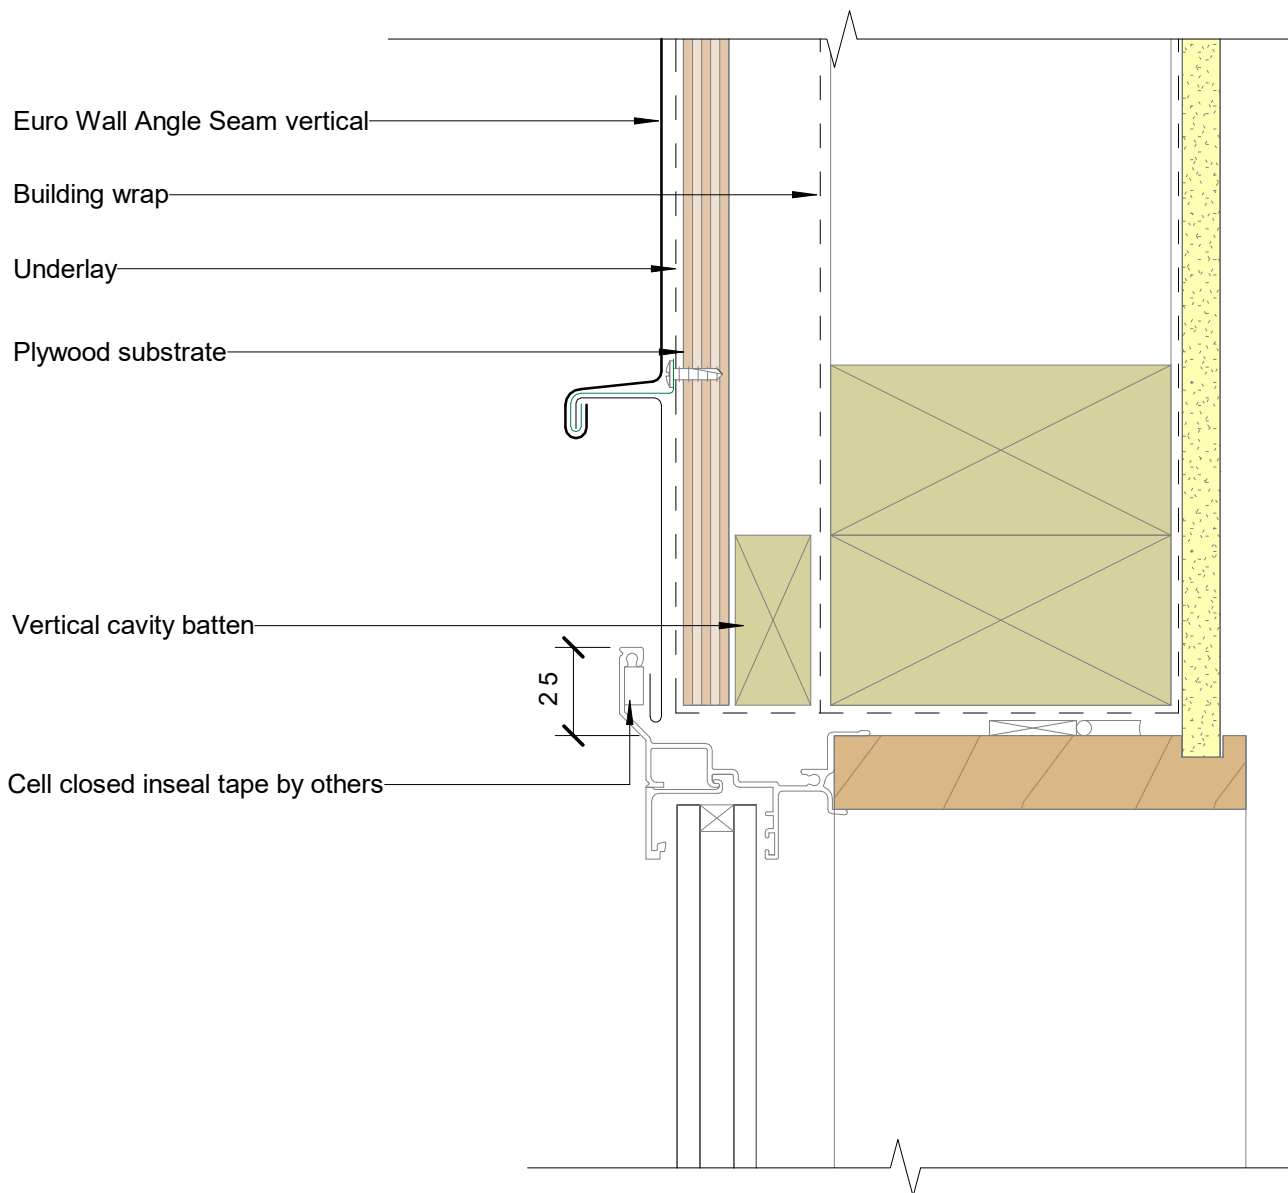

Euro Wall Angle Seam 25 vertical

Scale 1:2

Scale 1:5

Parapet Typical (Y mm): excluding drip edge:

50mm in situation 1: Low, Medium and High wind zones

70mm in situation 2: Very High, Low, Medium and High wind zones

90mm in situation 3: Extra High wind zones