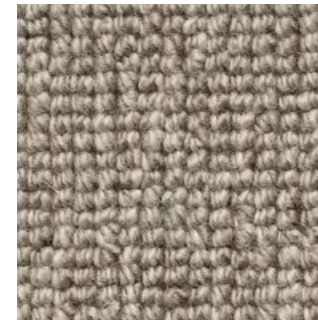

127 / WAITAKI