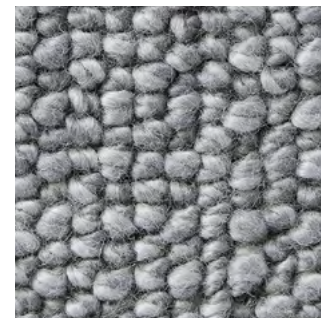

TRANSPIRE

Bremworth

COLLECTION

Embracing the honesty of craftsmanship and celebrating diversity by showcasing an unconventional and original aesthetic. Innovative yarn felting techniques give this gorgeous chunky loop pile carpet its unique shadow design.

PRODUCT NO:	3033
STYLE:	Chunky Loop Pile
PILE FIBRE:	100% New Zealand Felted Wool
MAIN PURPOSE:	Residential
GRADINGS:	Residential Extra Heavy Duty + Stairs 6 Stars Contract Medium Duty + Stair 2 Stars
ENVIRONMENTAL ACCREDITATION:	ACCS ECS: Level 4
CARPET THICKNESS:	10.6 mm
CARPET WEIGHT:	56 oz/y ² (1899g/m ²)

*Exclusions, prorating and terms and conditions apply.

307 / EMERGE

317 / ARISE

327 / FASCINATE

334 / EVOLVE

347 / INTRIGUE

357 / INSPIRE

367 / VISUALISE