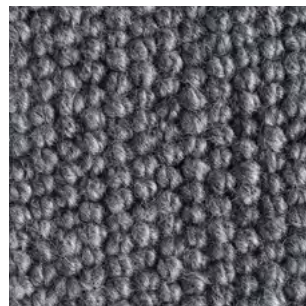

SAMURAI

Bremworth

ASPIRE

Samurai is a skilfully crafted chunky loop pile carpet of unique structure and a beautiful finish that provides luxurious layering and protection as an armour.

*Exclusions, prorating and terms and conditions apply.

312 / PYUA

322 / HADA

334 / BOKUTO

357 / KAWA

363 / MIDORI

387 / ISHI

397 / KAGE

377 / MISUTO