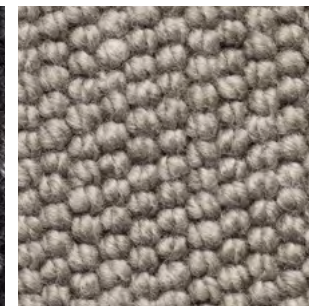

SAMURAI

Bremworth

ASPIRE

Samurai is a skilfully crafted chunky loop pile carpet of unique structure and a beautiful finish that provides luxurious layering and protection as an armour.

*Exclusions, prorating and terms and conditions apply.

312 / PYUA

322 / HADA

334 / BOKUTO

357 / KAWA

363 / MIDORI

387 / ISHI

397 / KAGE

377 / MISUTO