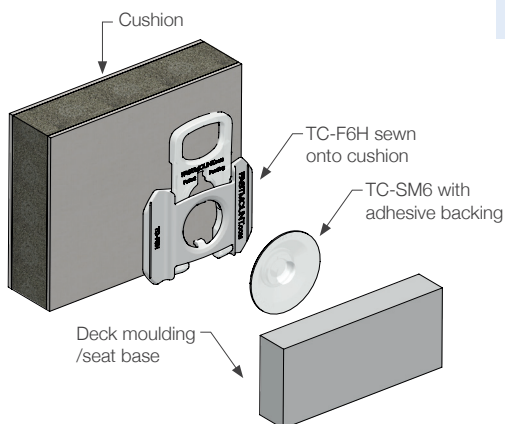

TEXTILE TC RANGE

TC-F6H PRODUCT GUIDE

TC-F6H Textile Clip Female - Heavy Duty

Designed for textiles and soft furnishings, the TC-F6H sews onto upholstery for a heavy-duty fixing to interior and exterior surfaces.

The transparent slide-lock mechanism ensures the strongest hold to the male clip and easy cushion removal without force. Slider can be replaced in-situ without removing saddle in the event of damage.

TC-F6H

USE WITH

TC-SM6 TC-SM6S

MATERIAL:

White/clear UV stabilised nylon

MORE INFO:

Installation Guide TC-M6,
TC-SM6, TC-SM6S
Panel Offset Guide

INSTALLATION:

BENEFITS

- TC-F6H sews onto cushion at upholstery construction stage
- Enables heavy-duty attachment of soft furnishings to painted or gel coat surfaces
- Enables secure attachment of cushions to fabric when used with TC-SM6S
- Slide lock mechanism makes soft furnishings quick to install and easy to remove
- High quality, secure finish
- Heavy duty break out load of 26kg with TC-M6 & TC-SM6S or 32kg with TC-SM6
- No force required to release lock. Pull tab towards edge of the cushion to unlock and remove
- Hidden fixing – no visible domes, screws, straps or hook and loop tape. Low visibility transparent lock tab when exposed
- Sliding lock can be replaced without unstitching saddle in the event of damage
- No removal tool required