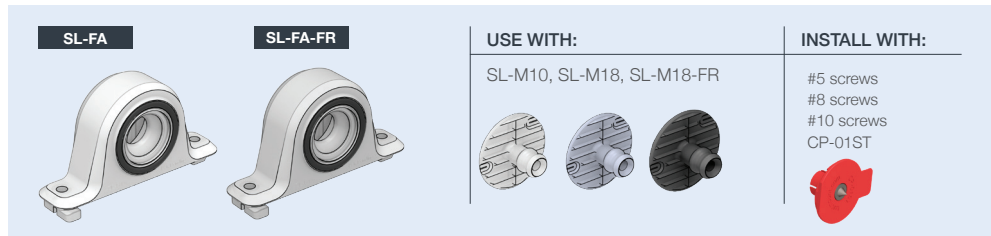

# STRATLOCK SL RANGE

## SL-FA & SL-FA-FR INSTALLATION GUIDE

**STRATLOCK**
**SL-FA** Stratlock® Range - Screw Fix

**SL-FA-FR** Stratlock® Range - Screw Fix - Fire Rated

### INSTALLATION STEPS

Screw-fix method - follow same steps for fire-rated Stratlock clips