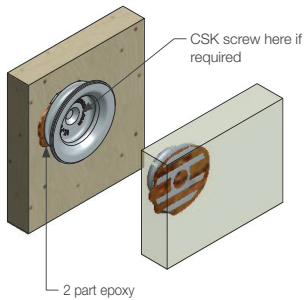

INSTALLATION STEPS

1. **1** Exploded view of typical installation (adhesive fix)