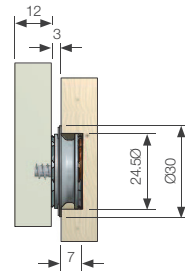

1. **4** Section through recessed installation