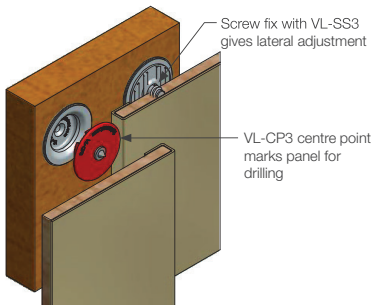

1. **3** Exploded view showing centre point marker, install option