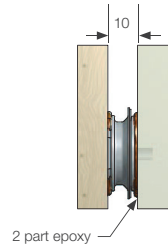

1. **2** Section through installed clip