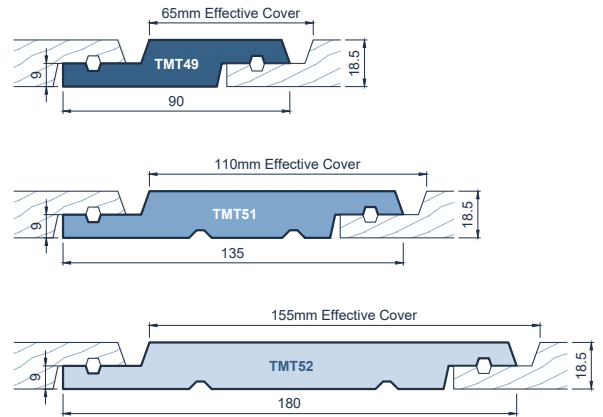

JSC TMT WEATHERBOARD PROFILES

Vertical Weatherboards

Vertical Shiplap Weatherboards Square Edges & 6mm Neg Channel

Vertical Shiplap Weatherboards Bevelled Edges & 6mm Neg Channel

Board & Batten Weatherboards

Horizontal Weatherboards

Rusticated Weatherboard Double Splay Rustic - 6mm Channel

Bevel Back Weatherboard Traditional Bevel Back

External Moulding

Fascia

Eaves Mould

Scriber

Corner Moulding