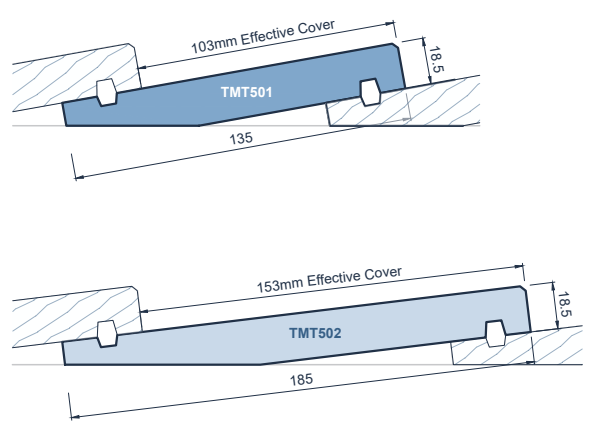

JSC TMT WEATHERBOARD PROFILES

Vertical Weatherboards

Vertical Shiplap Weatherboards Square Edges & 6mm Neg Channel

Vertical Shiplap Weatherboards Bevelled Edges & 6mm Neg Channel

Board & Batten Weatherboards

Horizontal Weatherboards

Rusticated Weatherboard Double Splay Rustic - 6mm Channel

Bevel Back Weatherboard Traditional Bevel Back

External Moulding

Fascia

Eaves Mould

Scriber

Corner Moulding