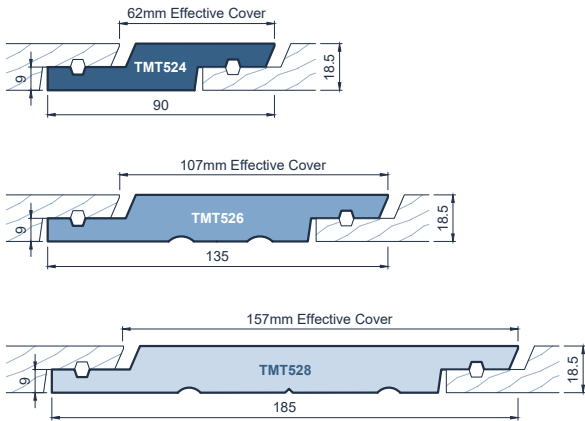

JSC TMT WEATHERBOARD PROFILES

Vertical Weatherboards

Vertical Shiplap Weatherboards Square Edges & 6mm Neg Channel

Vertical Shiplap Weatherboards Bevelled Edges & 6mm Neg Channel

Board & Batten Weatherboards

Horizontal Weatherboards

Rusticated Weatherboard Double Splay Rustic - 6mm Channel

Bevel Back Weatherboard Traditional Bevel Back

External Moulding

Fascia

Eaves Mould

Scriber

Corner Moulding