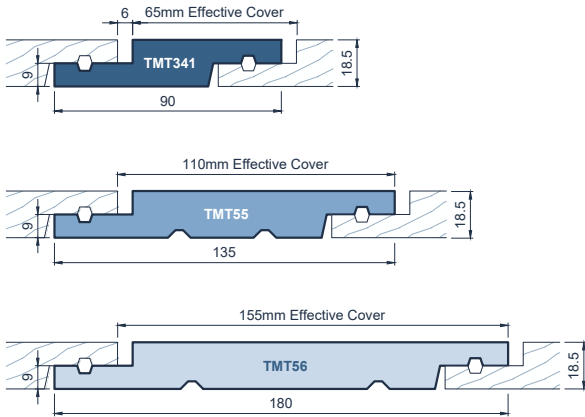

JSC TMT WEATHERBOARD PROFILES

Vertical Weatherboards

Vertical Shiplap Weatherboards Square Edges & 6mm Neg Channel

Vertical Shiplap Weatherboards Bevelled Edges & 6mm Neg Channel

Board & Batten Weatherboards

Horizontal Weatherboards

Rusticated Weatherboard Double Splay Rustic - 6mm Channel

Bevel Back Weatherboard Traditional Bevel Back

External Moulding

Fascia

Eaves Mould

Scriber

Corner Moulding