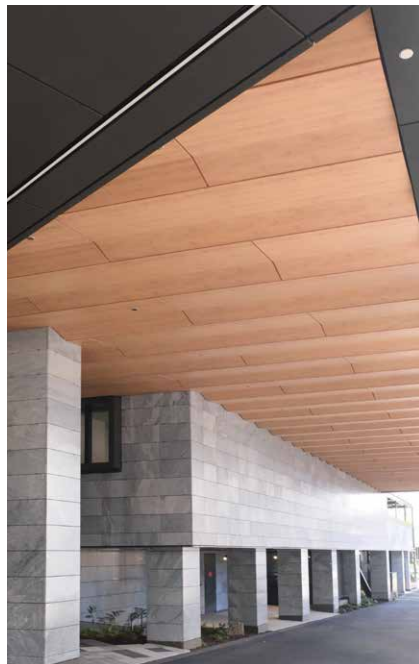

MetWood is an eco-friendly and fully customisable solution, ideal for:

Cladding, Louvres, Screens, Fencing, Soffits, Windows, Awnings, Pergolas, Ceilings, Doors, Facades, Partitioning.