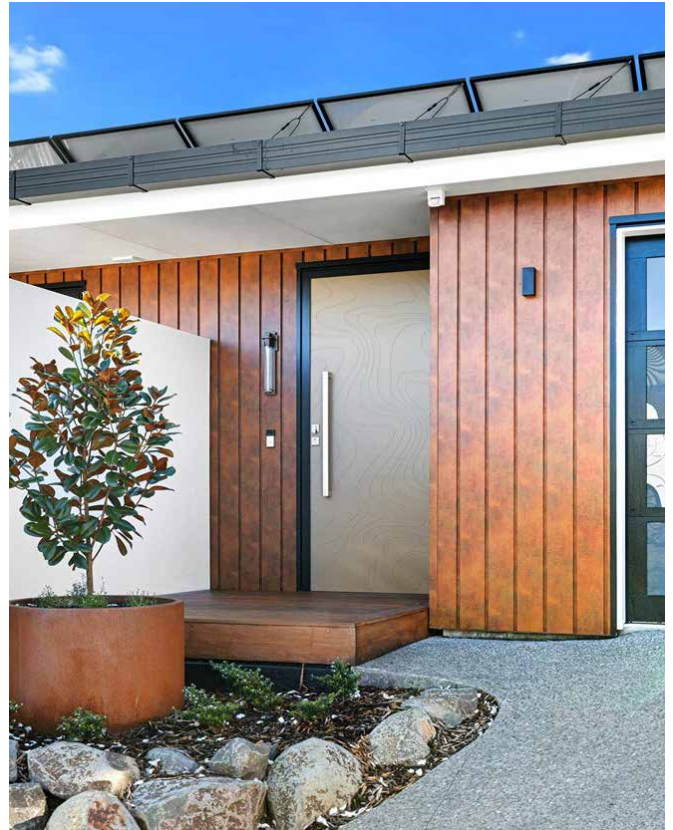

Metwood is ideal for both interior and exterior use. The sublimated finishes exhibits the natural variations of colour, grain and blemishes that are seen in real wood and has a 10 year warranty on the pattern.