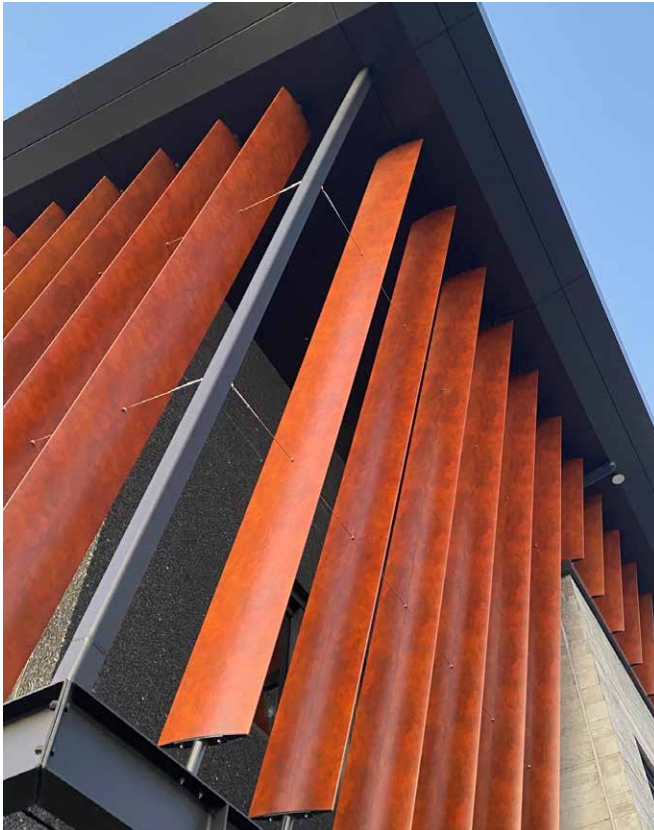

Metwood is ideal for both interior and exterior use. The sublimated finishes exhibits the natural variations of colour, grain and blemishes that are seen in real wood and has a 10 year warranty on the pattern.