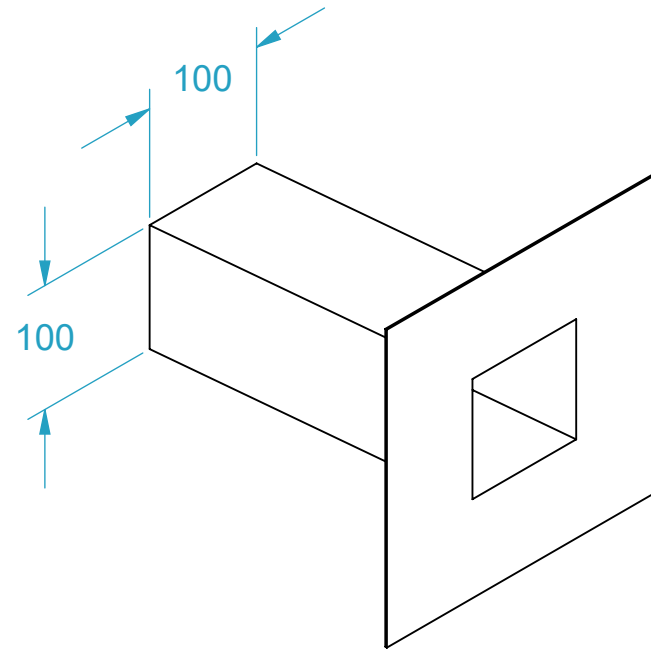

AQUAKNIGHT INDUSTRIES

CODE	NAME	DN
2400.212	Overflow 100x100x300@5 Alluminium 5052	100
2400.213	Overflow 100x100x300@5 SS316	100

SECTION K-K