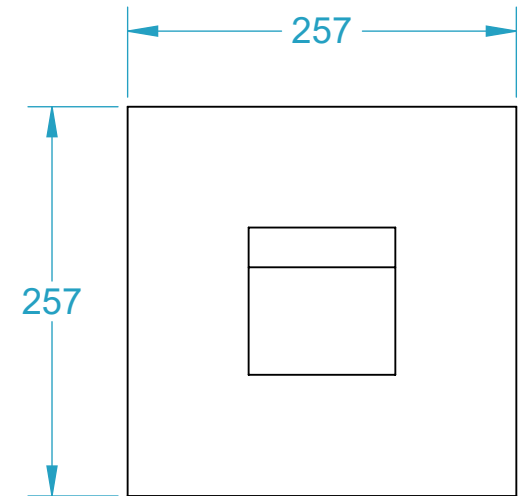

AQUAKNIGHT INDUSTRIES

CODE	NAME	DN
2400.212	Overflow 100x100x300@5 Alluminium 5052	100
2400.213	Overflow 100x100x300@5 SS316	100

SECTION K-K