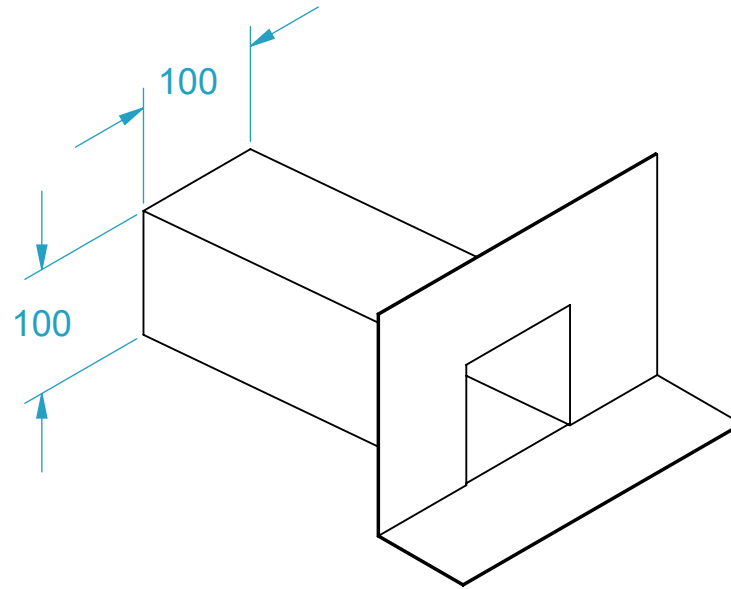

**AQUAKNIGHT INDUSTRIES**

CODE	NAME	DN
2200.212	Scupper 100x100x300@5 Alluminium 5052	100
2200.213	Scupper 100x100x300@5 SS316	100

SECTION A-A