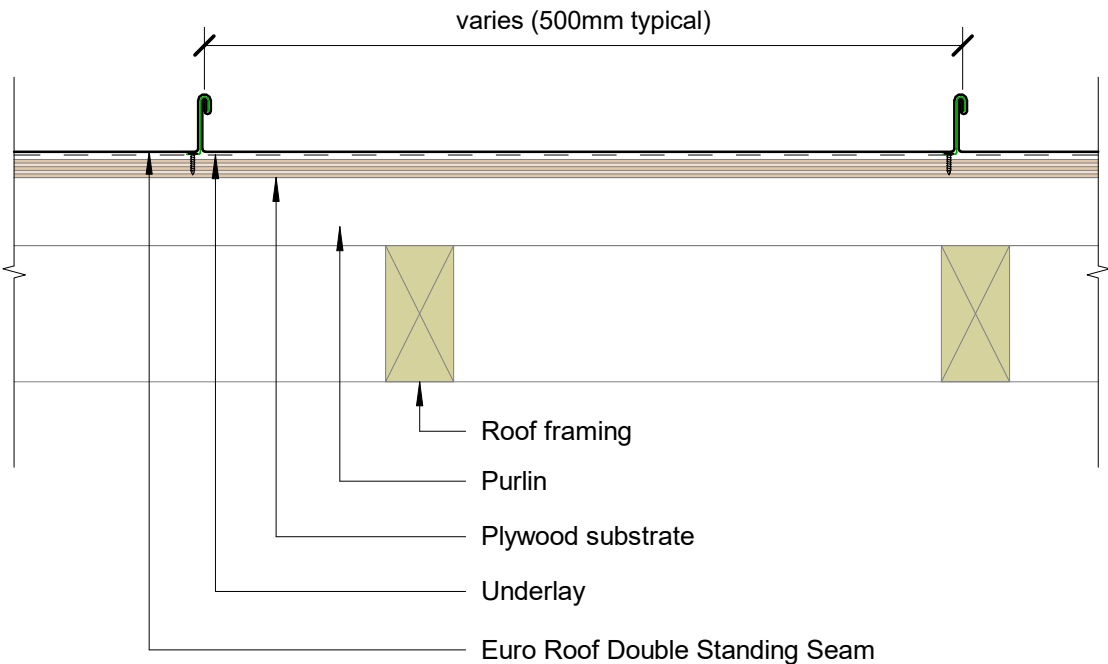

Euro Roof Double Standing Seam 38

Scale 1:2

Scale 1:5