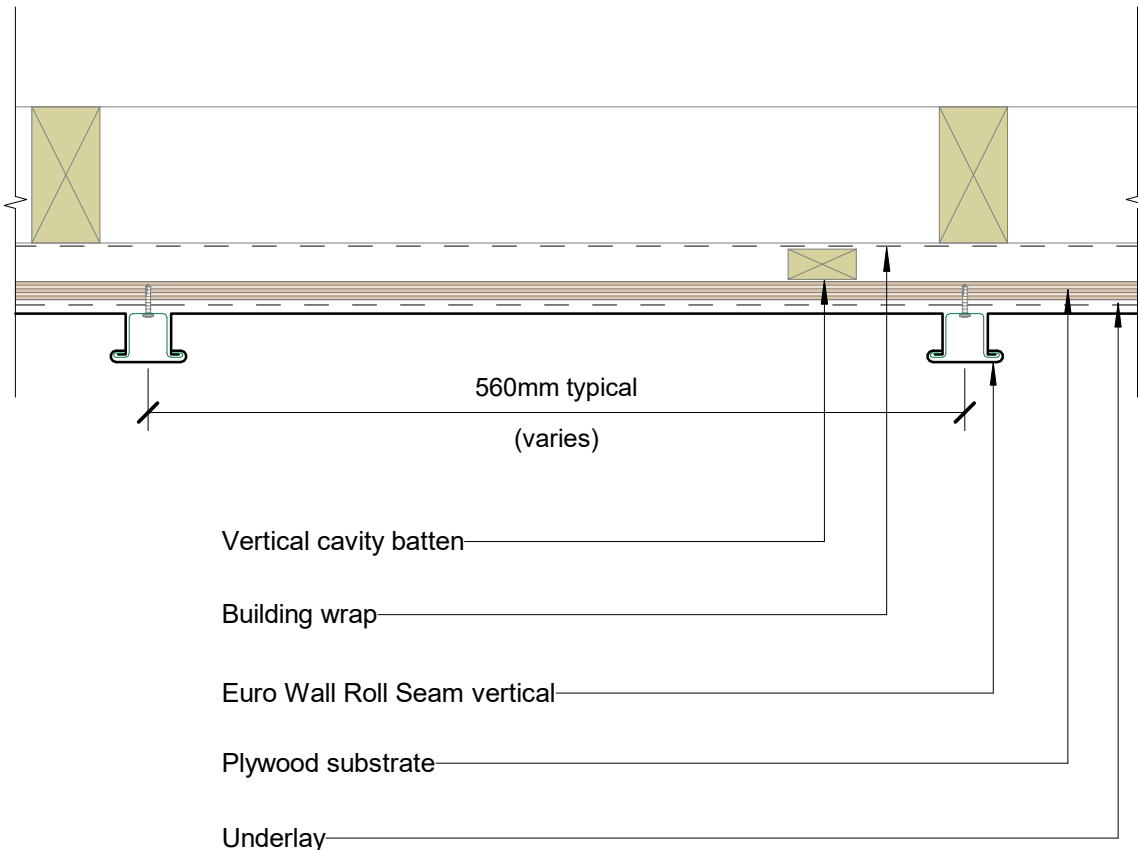

Euro Wall Roll Seam vertical

Scale 1:2

Scale 1:5