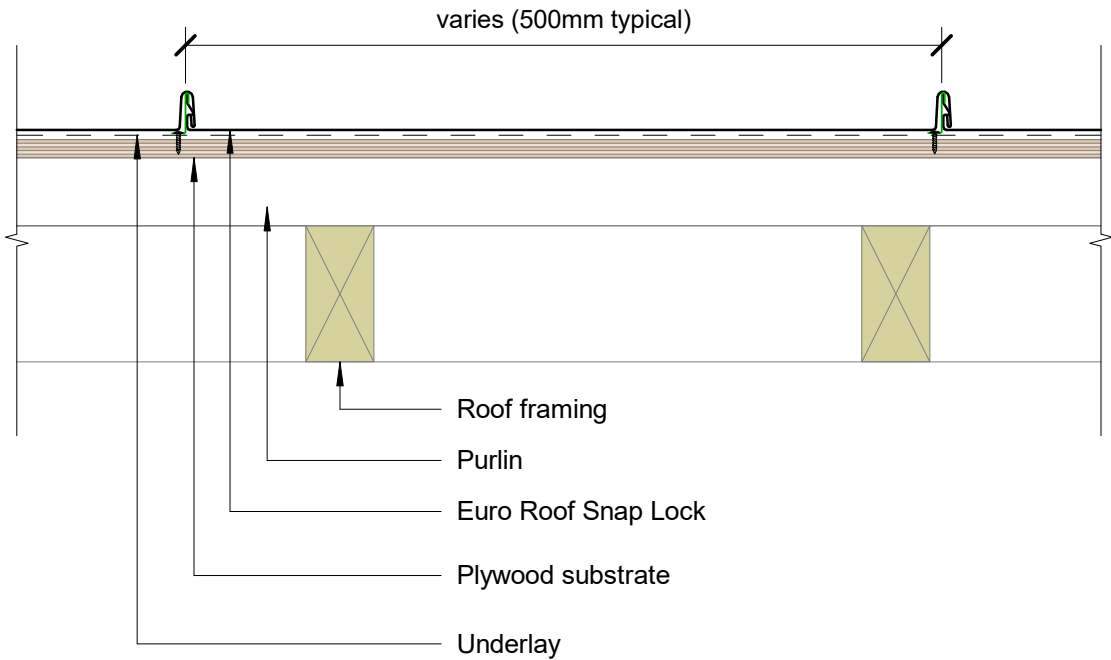

Euro Roof Snap Lock 25

Scale 1:2

Euro Roof Snap Lock 38

Scale 1:5