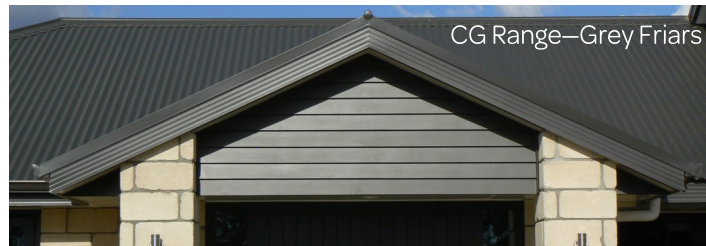

180 N-LINE FASCIA PANEL

Finish Range	Fascia Material	Colour Choice	Bracket Material	Corner styling	Spouting Options
CG Range	MagnaFlow™	Top 15 Colours	Galvanised steel	Soaker	Chief Big Chief Quartz Cube (all sizes) Halo (all sizes)
Designer Range	MagnaFlow™	42 Designer Colours	Galvanised steel	Hand cut mitre	
Endurance Range*	AlumiGard™	Top 6 Colours	Galvanised steel	Hand cut mitre	
Euro Range*	EuraMax	4 Premium Colours	Galvanised steel	Hand cut mitre	
Copper*	Pure Copper	Natural	Brass	Hand cut mitre	

Available from these Continuous Group Locations:

AUCKLAND | TARANAKI | WHANGANUI/MANAWATU