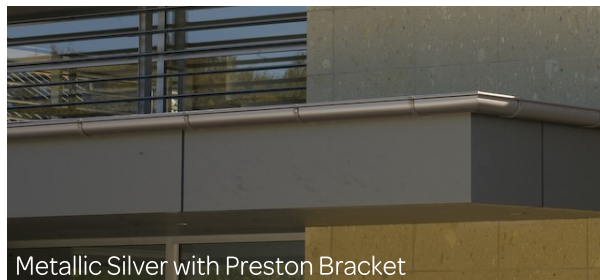

# HALO 125 HALF ROUND SPOUTING

### Overview

The smallest of our “Designer Series”, the Halo 125 combines practical water flow with elegant European styling.

### Features

- ✓ Round shape reduces water retention
- ✓ European Lineage
- ✓ Tough marine grade materials
- ✓ Bracket Styles to suit
- ✓ Up to 20 year material warranty
- ✓ Matching downpipes
- ✓ 42 Designer colours and more!

Metallic Silver with Preston Bracket

Preston Bracket

Rev-5 Bracket

Finish Range	Spouting Material	Colour Choice	Bracket Material	Bracket Options	Downpipe Options
CG Range	MagnaFlow™	Top 15 Colours	Aluminium	Preston	65mm Round
Designer Range	MagnaFlow™	42 Designer Colours	Aluminium	Rev-5	80mm Round
Copper*	Pure Copper	Natural	Brass	Preston	3x2" Rectangle 4x2" Rectangle