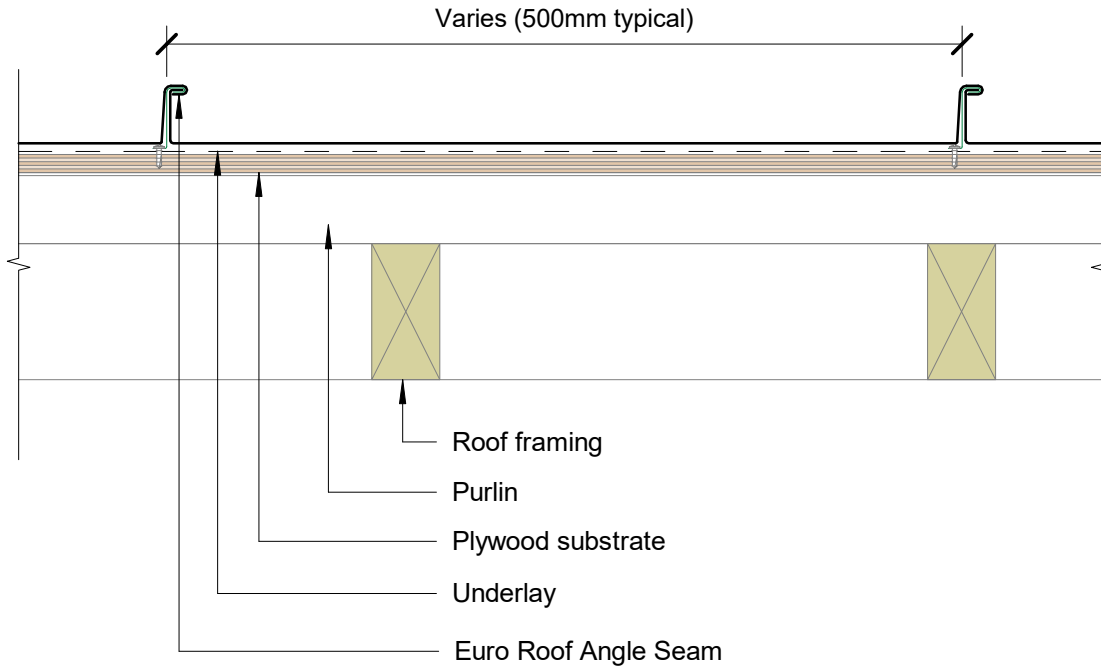

Euro Roof Angle Seam 25

Scale 1:2

Euro Roof Angle Seam 38

Scale 1:5