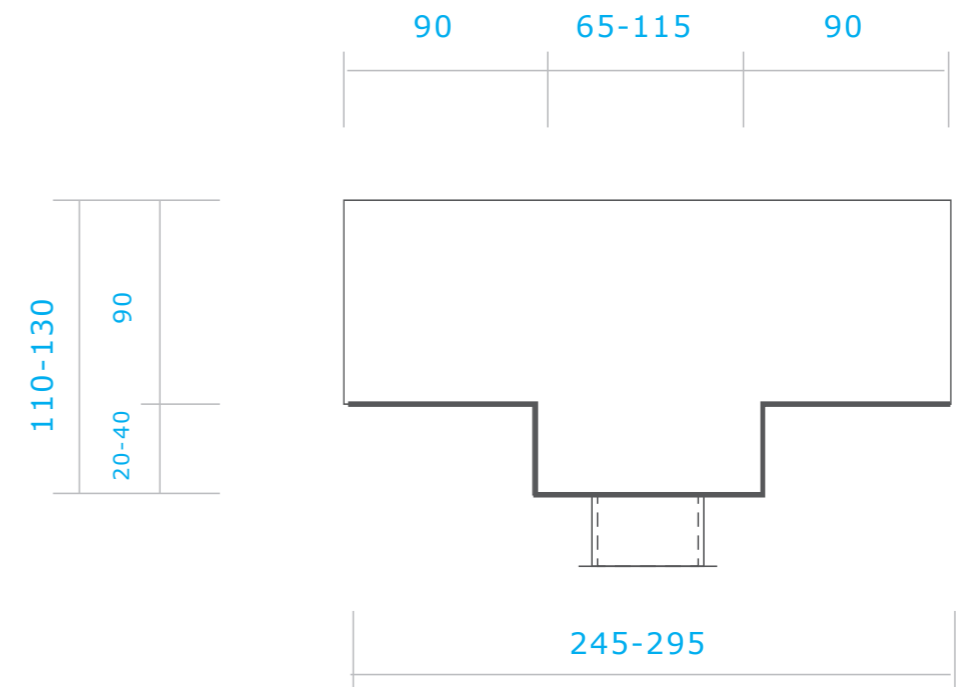

DETAIL VIEW

SECTION VIEW

**CENTRE SHOWER CHANNEL
Timber Substrate**

© JESANI LIMITED APRIL 2015
ALL MEASUREMENTS IN MILLIMETRES