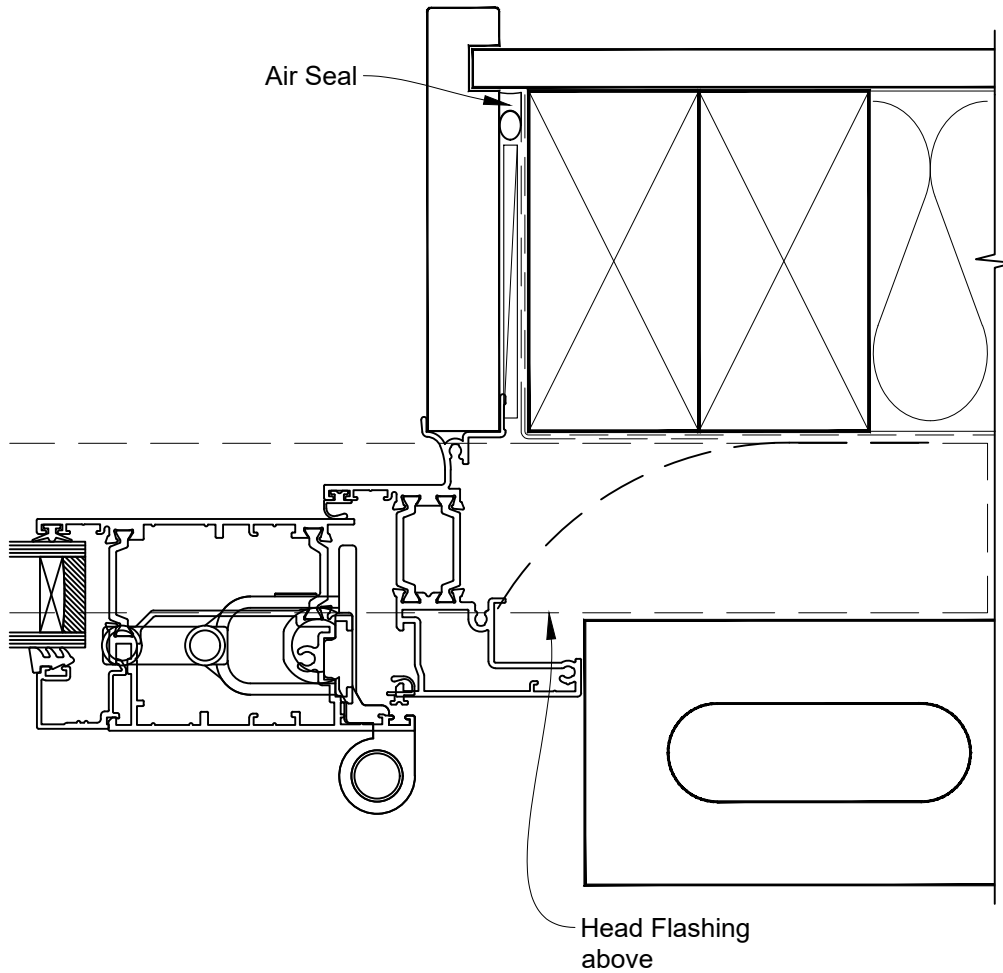

INSTALLATION DETAIL - RESIDENTIAL THERMAL HEART BIFOLD DOOR OPEN OUT ON BRICK VENEER CAVITY CONSTRUCTION

Date: 01.04.22

Scale: 1:2

CAD Ref.: TRBDBV-CH

INSTALLATION DETAIL - RESIDENTIAL THERMAL HEART BIFOLD DOOR OPEN OUT ON BRICK VENEER CAVITY CONSTRUCTION

Date: 01.04.22

Scale: 1:2

CAD Ref.: TRBDBV-CJ

INSTALLATION DETAIL - RESIDENTIAL THERMAL HEART BIFOLD DOOR OPEN OUT ON BRICK VENEER CAVITY CONSTRUCTION

Date: 01.04.22

Scale: 1:2

CAD Ref.: TRBDBV-CS