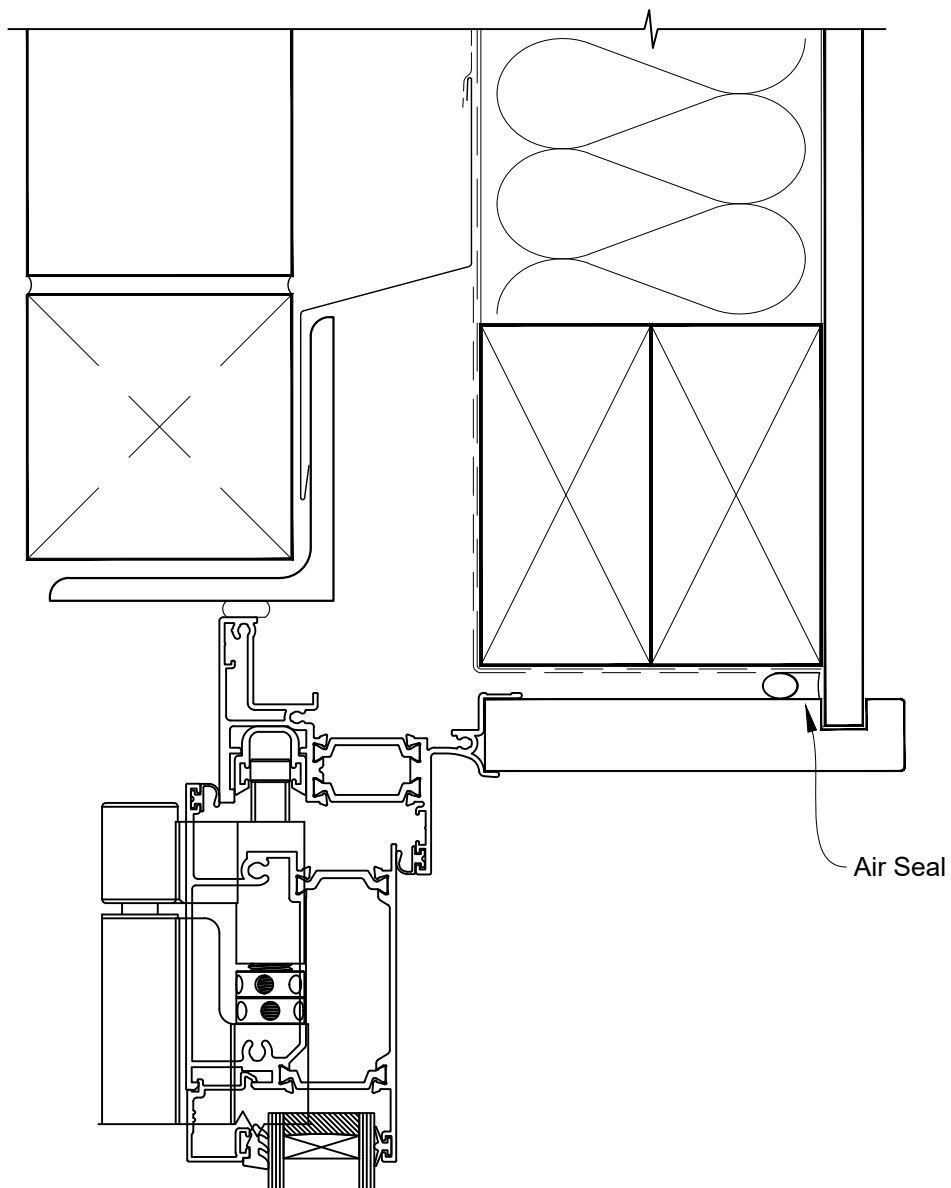

INSTALLATION DETAIL - RESIDENTIAL THERMAL HEART BIFOLD DOOR OPEN OUT ON BRICK VENEER CAVITY CONSTRUCTION

Date: 01.04.22

Scale: 1:2

CAD Ref.: TRBDBV-CH

INSTALLATION DETAIL - RESIDENTIAL THERMAL HEART BIFOLD DOOR OPEN OUT ON BRICK VENEER CAVITY CONSTRUCTION

Date: 01.04.22

Scale: 1:2

CAD Ref.: TRBDBV-CJ

INSTALLATION DETAIL - RESIDENTIAL THERMAL HEART BIFOLD DOOR OPEN OUT ON BRICK VENEER CAVITY CONSTRUCTION

Date: 01.04.22

Scale: 1:2

CAD Ref.: TRBDBV-CS