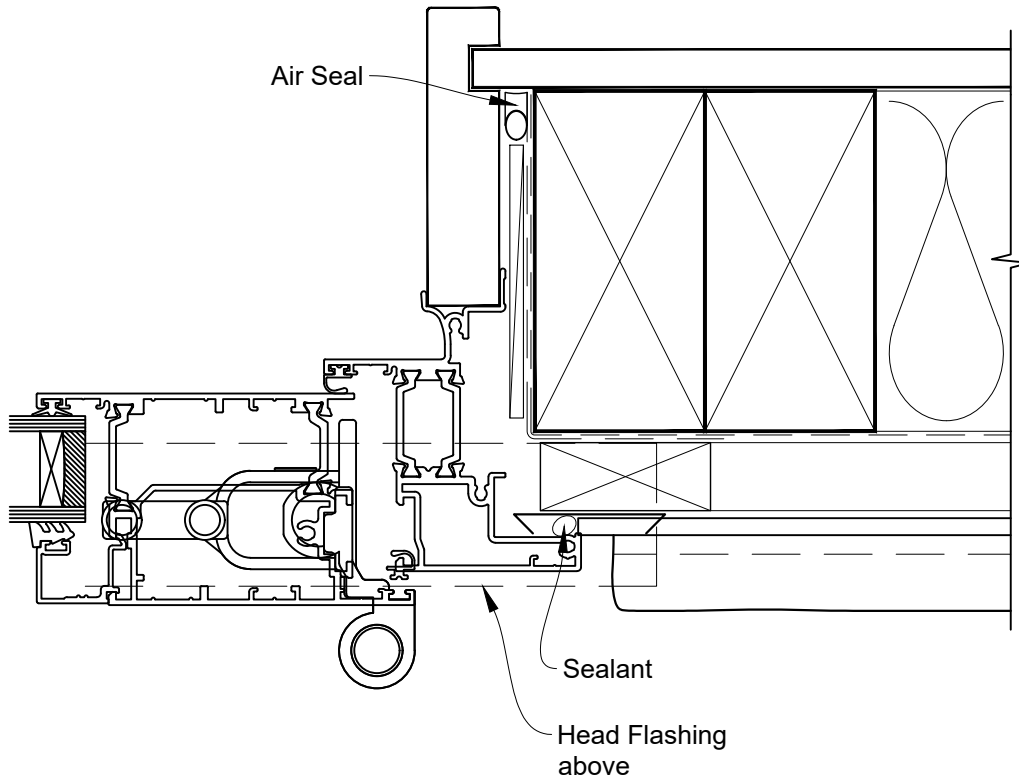

# INSTALLATION DETAIL - RESIDENTIAL THERMAL HEART BIFOLD DOOR OPEN OUT ON STUCCO CAVITY CONSTRUCTION

Date: 01.04.22

Scale: 1:2

CAD Ref.: TRBDST-CH

# INSTALLATION DETAIL - RESIDENTIAL THERMAL HEART BIFOLD DOOR OPEN OUT ON STUCCO CAVITY CONSTRUCTION

Date: 01.04.22

Scale: 1:2

CAD Ref.: TRBDST-CJ