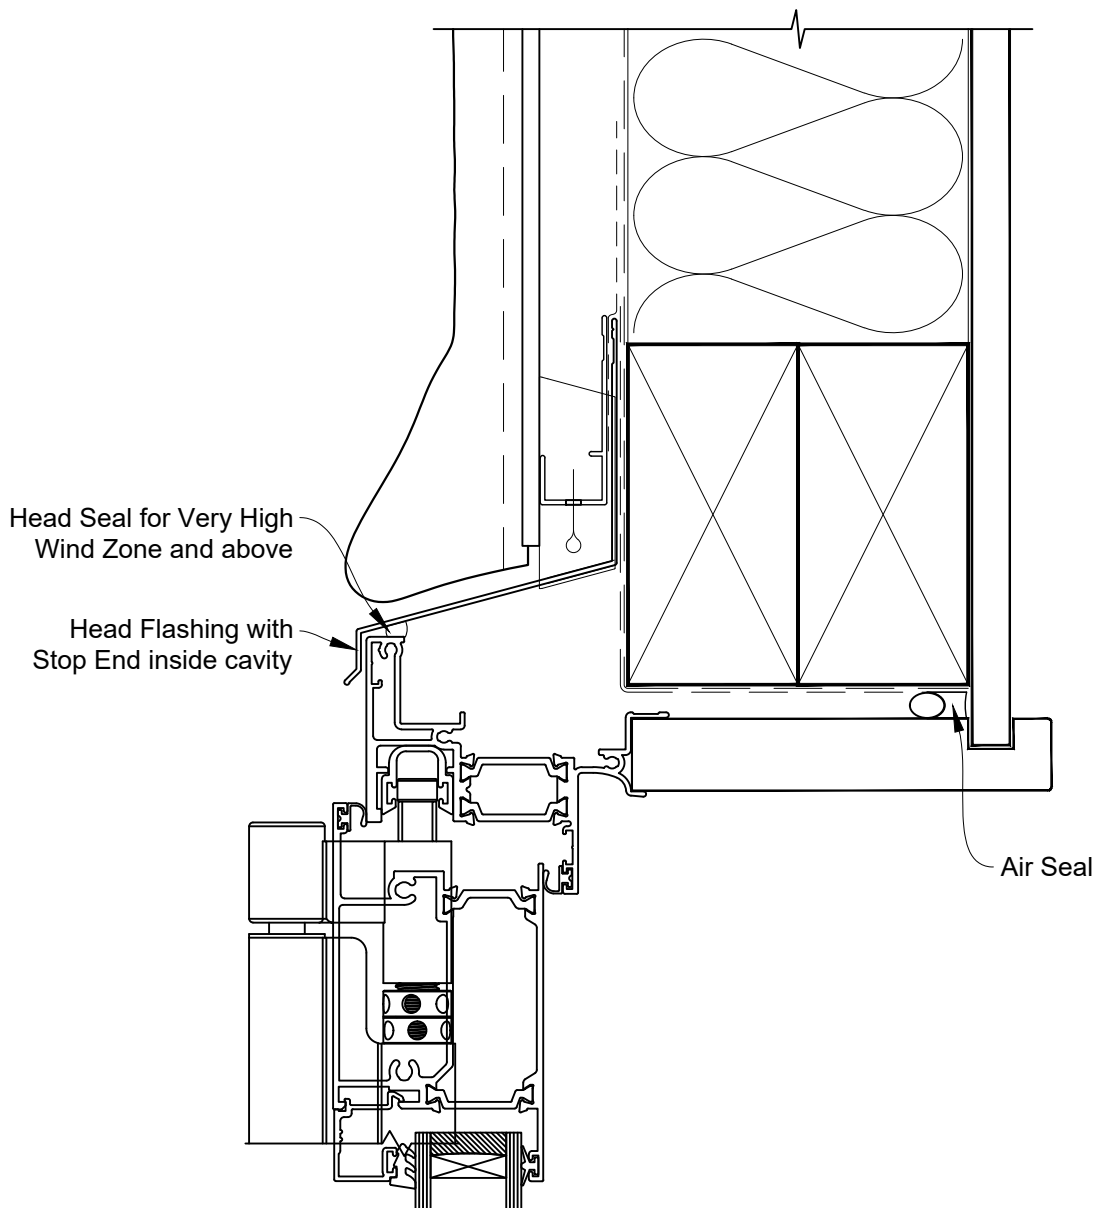

# INSTALLATION DETAIL - RESIDENTIAL THERMAL HEART BIFOLD DOOR OPEN OUT ON STUCCO CAVITY CONSTRUCTION

Date: 01.04.22

Scale: 1:2

CAD Ref.: TRBDST-CH

# INSTALLATION DETAIL - RESIDENTIAL THERMAL HEART BIFOLD DOOR OPEN OUT ON STUCCO CAVITY CONSTRUCTION

Date: 01.04.22

Scale: 1:2

CAD Ref.: TRBDST-CJ

# INSTALLATION DETAIL - RESIDENTIAL THERMAL HEART BIFOLD DOOR OPEN OUT ON STUCCO CAVITY CONSTRUCTION

Date: 01.04.22

Scale: 1:2

CAD Ref.: TRBDST-CS