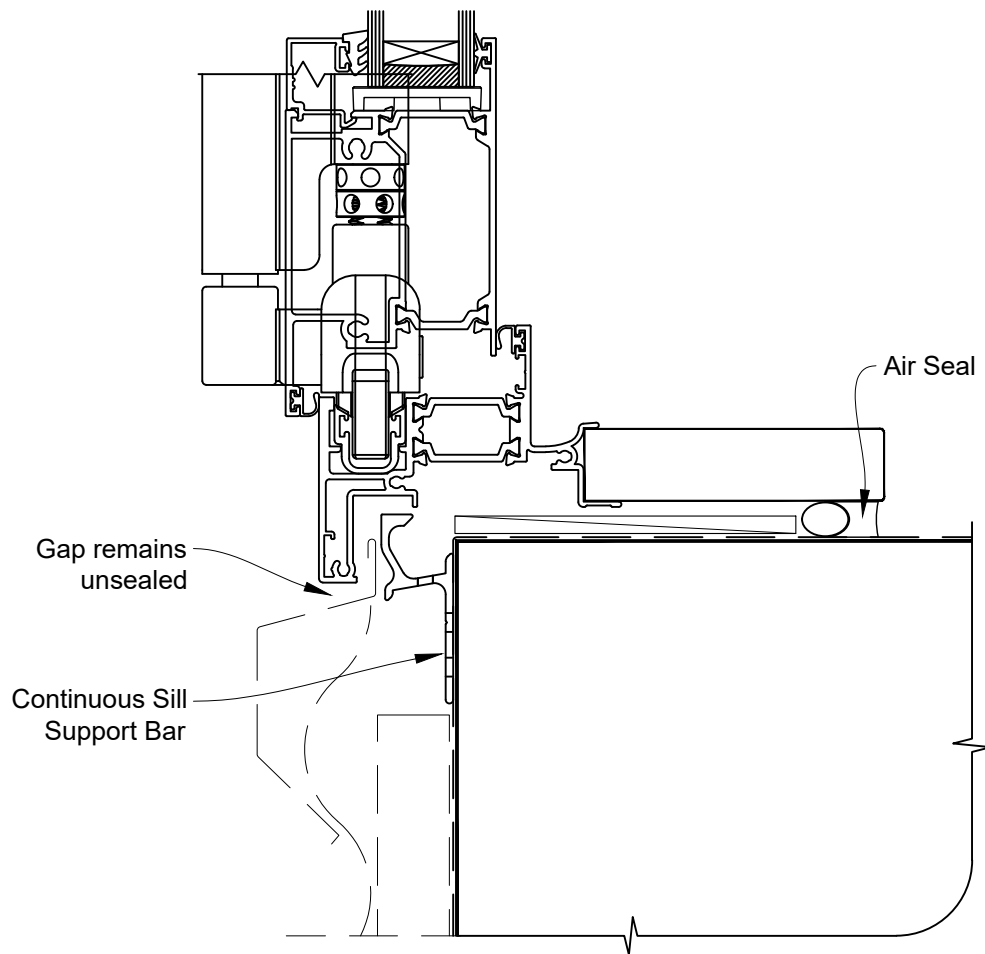

INSTALLATION DETAIL - RESIDENTIAL THERMAL HEART BIFOLD DOOR OPEN OUT ON PROFILE METAL CAVITY CONSTRUCTION

Date: 01.04.22

Scale: 1:2

CAD Ref.: TRBDPM-CH

INSTALLATION DETAIL - RESIDENTIAL THERMAL HEART BIFOLD DOOR OPEN OUT ON PROFILE METAL CAVITY CONSTRUCTION

Date: 01.04.22

Scale: 1:2

CAD Ref.: TRBDPM-CJ

INSTALLATION DETAIL - RESIDENTIAL THERMAL HEART BIFOLD DOOR OPEN OUT ON PROFILE METAL CAVITY CONSTRUCTION

Date: 01.04.22

Scale: 1:2

CAD Ref.: TRBDPM-CS

INSTALLATION DETAIL - RESIDENTIAL THERMAL HEART BIFOLD DOOR OPEN OUT ON PROFILE METAL DIRECT FIXED CLADDING

Date: 01.04.22

Scale: 1:2

CAD Ref.: TRBDPM-DH

INSTALLATION DETAIL - RESIDENTIAL THERMAL HEART BIFOLD DOOR OPEN OUT ON PROFILE METAL DIRECT FIXED CLADDING

Date: 01.04.22

Scale: 1:2

CAD Ref.: TRBDPM-DJ

INSTALLATION DETAIL - RESIDENTIAL THERMAL HEART BIFOLD DOOR OPEN OUT ON PROFILE METAL DIRECT FIXED CLADDING

Date: 01.04.22

Scale: 1:2

CAD Ref.: TRBDPM-DS