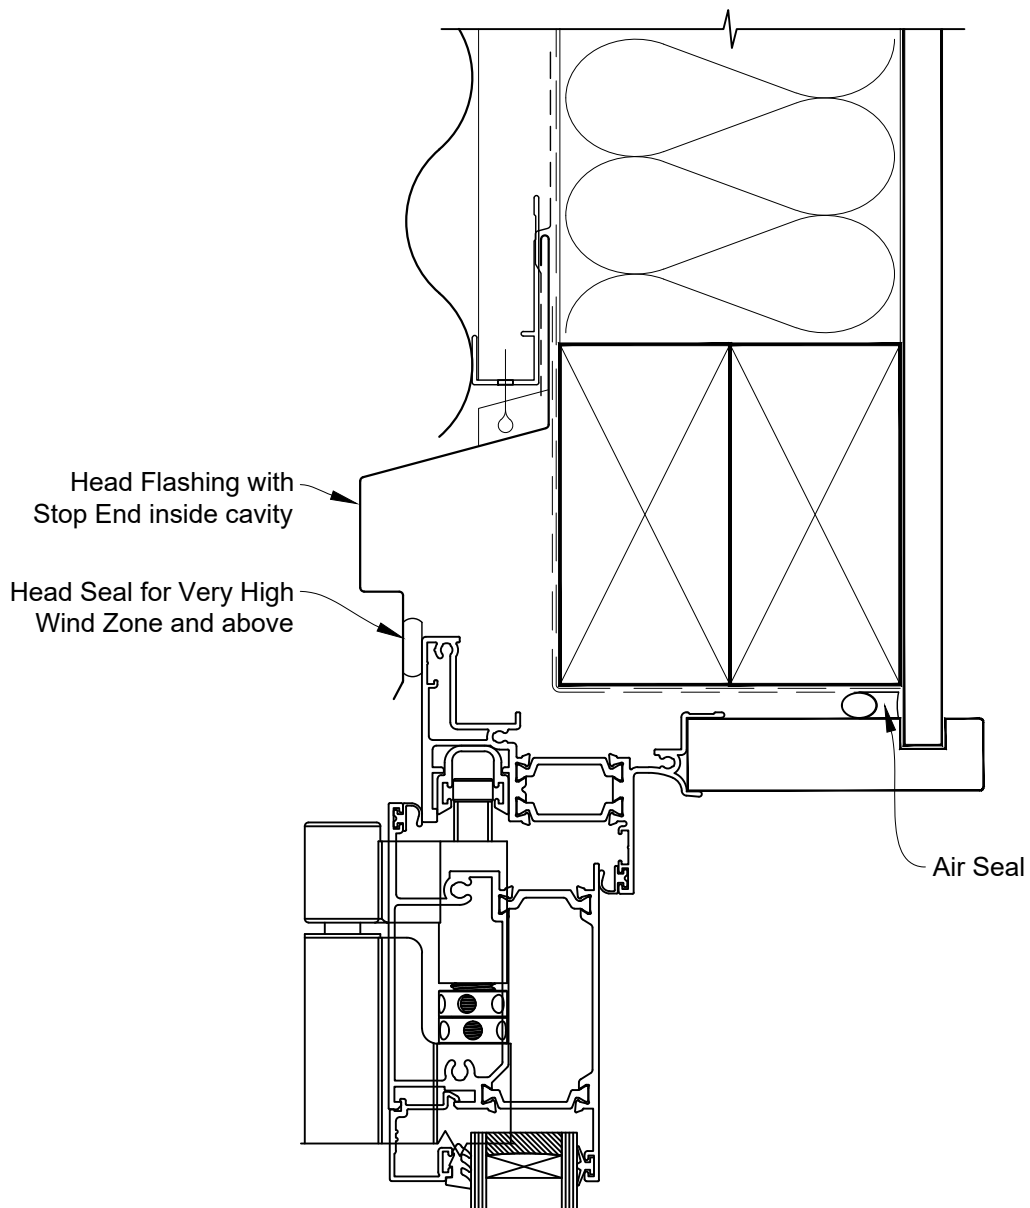

INSTALLATION DETAIL - RESIDENTIAL THERMAL HEART BIFOLD DOOR OPEN OUT ON PROFILE METAL CAVITY CONSTRUCTION

Date: 01.04.22

Scale: 1:2

CAD Ref.: TRBDPM-CH

INSTALLATION DETAIL - RESIDENTIAL THERMAL HEART BIFOLD DOOR OPEN OUT ON PROFILE METAL CAVITY CONSTRUCTION

Date: 01.04.22

Scale: 1:2

CAD Ref.: TRBDPM-CJ

INSTALLATION DETAIL - RESIDENTIAL THERMAL HEART BIFOLD DOOR OPEN OUT ON PROFILE METAL CAVITY CONSTRUCTION

Date: 01.04.22

Scale: 1:2

CAD Ref.: TRBDPM-CS

INSTALLATION DETAIL - RESIDENTIAL THERMAL HEART BIFOLD DOOR OPEN OUT ON PROFILE METAL DIRECT FIXED CLADDING

Date: 01.04.22

Scale: 1:2

CAD Ref.: TRBDPM-DS