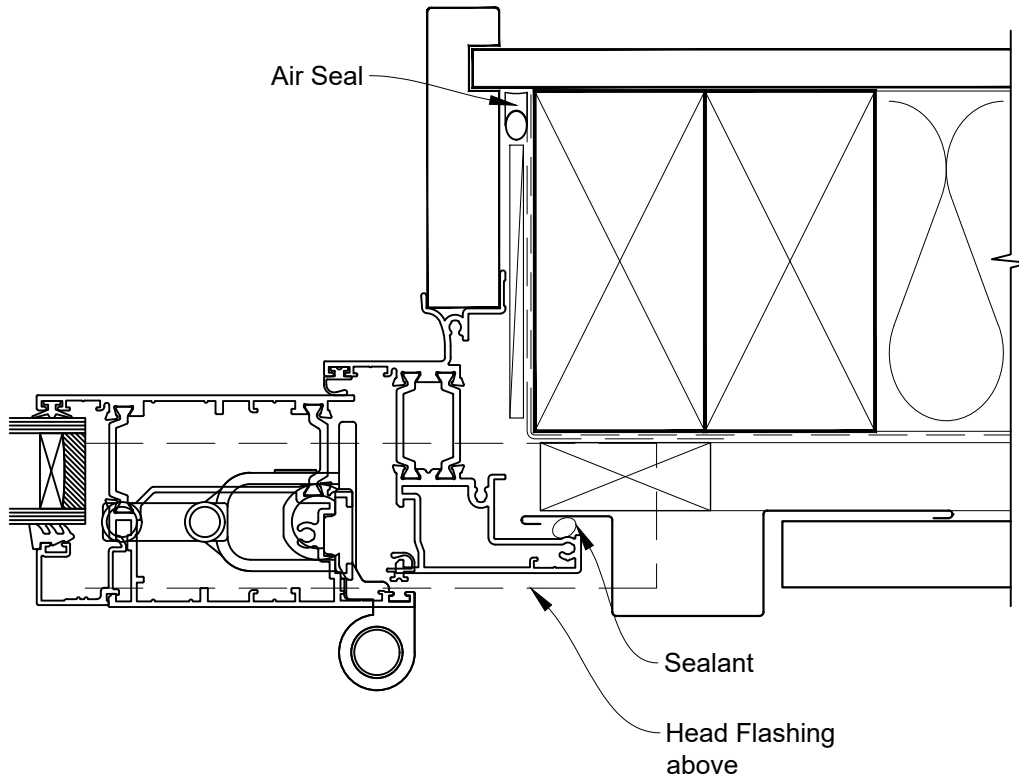

INSTALLATION DETAIL - RESIDENTIAL THERMAL HEART BIFOLD DOOR OPEN OUT ON PROFILE METAL CAVITY CONSTRUCTION

Date: 01.04.22

Scale: 1:2

CAD Ref.: TRBDPM-CH

INSTALLATION DETAIL - RESIDENTIAL THERMAL HEART BIFOLD DOOR OPEN OUT ON PROFILE METAL CAVITY CONSTRUCTION

Date: 01.04.22

Scale: 1:2

CAD Ref.: TRBDPM-CJ

INSTALLATION DETAIL - RESIDENTIAL THERMAL HEART BIFOLD DOOR OPEN OUT ON PROFILE METAL CAVITY CONSTRUCTION

Date: 01.04.22

Scale: 1:2

CAD Ref.: TRBDPM-CS

INSTALLATION DETAIL - RESIDENTIAL THERMAL HEART BIFOLD DOOR OPEN OUT ON PROFILE METAL DIRECT FIXED CLADDING