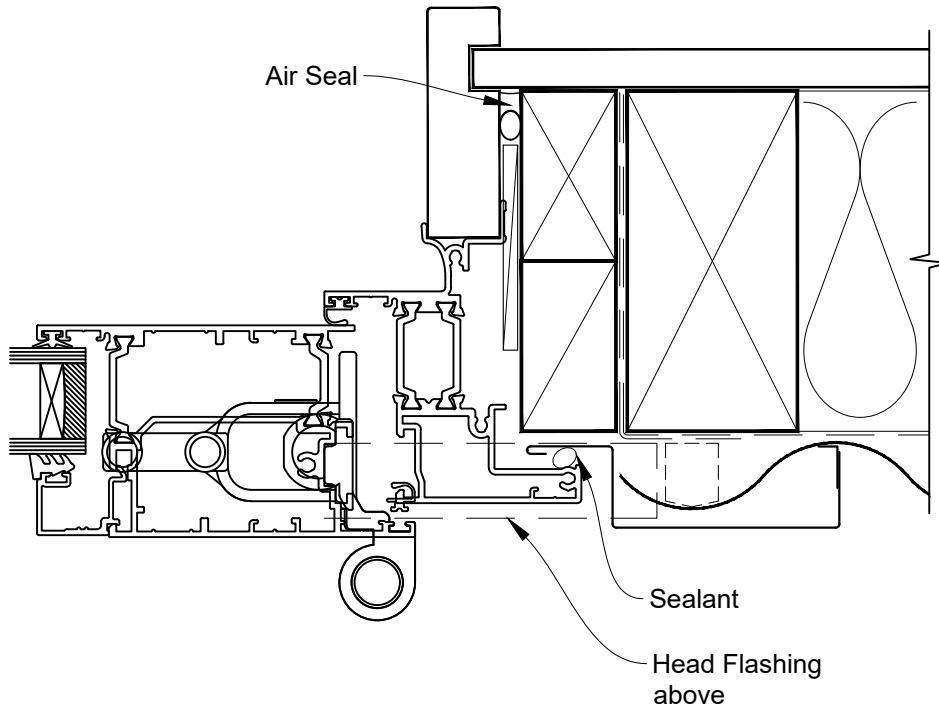

INSTALLATION DETAIL - RESIDENTIAL THERMAL HEART BIFOLD DOOR OPEN OUT ON PROFILE METAL CAVITY CONSTRUCTION

Date: 01.04.22

Scale: 1:2

CAD Ref.: TRBDPM-CH

INSTALLATION DETAIL - RESIDENTIAL THERMAL HEART BIFOLD DOOR OPEN OUT ON PROFILE METAL CAVITY CONSTRUCTION

Date: 01.04.22

Scale: 1:2

CAD Ref.: TRBDPM-CJ

INSTALLATION DETAIL - RESIDENTIAL THERMAL HEART BIFOLD DOOR OPEN OUT ON PROFILE METAL CAVITY CONSTRUCTION

Date: 01.04.22

Scale: 1:2

CAD Ref.: TRBDPM-CS

INSTALLATION DETAIL - RESIDENTIAL THERMAL HEART BIFOLD DOOR OPEN OUT ON PROFILE METAL DIRECT FIXED CLADDING

Date: 01.04.22

Scale: 1:2

CAD Ref.: TRBDPM-DH

INSTALLATION DETAIL - RESIDENTIAL THERMAL HEART BIFOLD DOOR OPEN OUT ON PROFILE METAL DIRECT FIXED CLADDING

Date: 01.04.22

Scale: 1:2

CAD Ref.: TRBDPM-DJ

INSTALLATION DETAIL - RESIDENTIAL THERMAL HEART BIFOLD DOOR OPEN OUT ON PROFILE METAL DIRECT FIXED CLADDING

Date: 01.04.22

Scale: 1:2

CAD Ref.: TRBDPM-DS