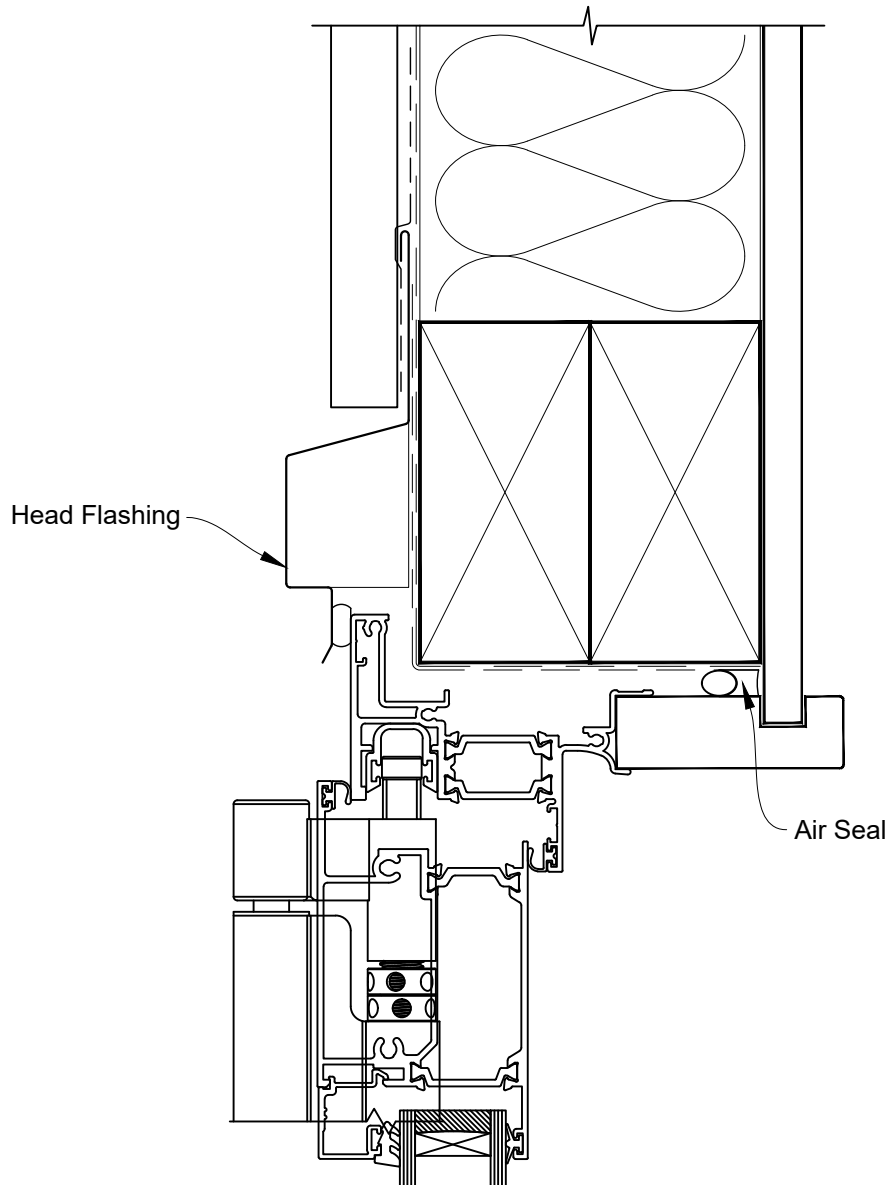

INSTALLATION DETAIL - RESIDENTIAL THERMAL HEART BIFOLD DOOR OPEN OUT ON PROFILE METAL CAVITY CONSTRUCTION

Date: 01.04.22

Scale: 1:2

CAD Ref.: TRBDPM-CH

INSTALLATION DETAIL - RESIDENTIAL THERMAL HEART BIFOLD DOOR OPEN OUT ON PROFILE METAL CAVITY CONSTRUCTION

Date: 01.04.22

Scale: 1:2

CAD Ref.: TRBDPM-CJ

INSTALLATION DETAIL - RESIDENTIAL THERMAL HEART BIFOLD DOOR OPEN OUT ON PROFILE METAL CAVITY CONSTRUCTION

Date: 01.04.22

Scale: 1:2

CAD Ref.: TRBDPM-CS

INSTALLATION DETAIL - RESIDENTIAL THERMAL HEART BIFOLD DOOR OPEN OUT ON PROFILE METAL DIRECT FIXED CLADDING

Date: 01.04.22

Scale: 1:2

CAD Ref.: TRBDPM-DH

INSTALLATION DETAIL - RESIDENTIAL THERMAL HEART BIFOLD DOOR OPEN OUT ON PROFILE METAL DIRECT FIXED CLADDING

Date: 01.04.22

Scale: 1:2

CAD Ref.: TRBDPM-DJ

INSTALLATION DETAIL - RESIDENTIAL THERMAL HEART BIFOLD DOOR OPEN OUT ON PROFILE METAL DIRECT FIXED CLADDING

Date: 01.04.22

Scale: 1:2

CAD Ref.: TRBDPM-DS