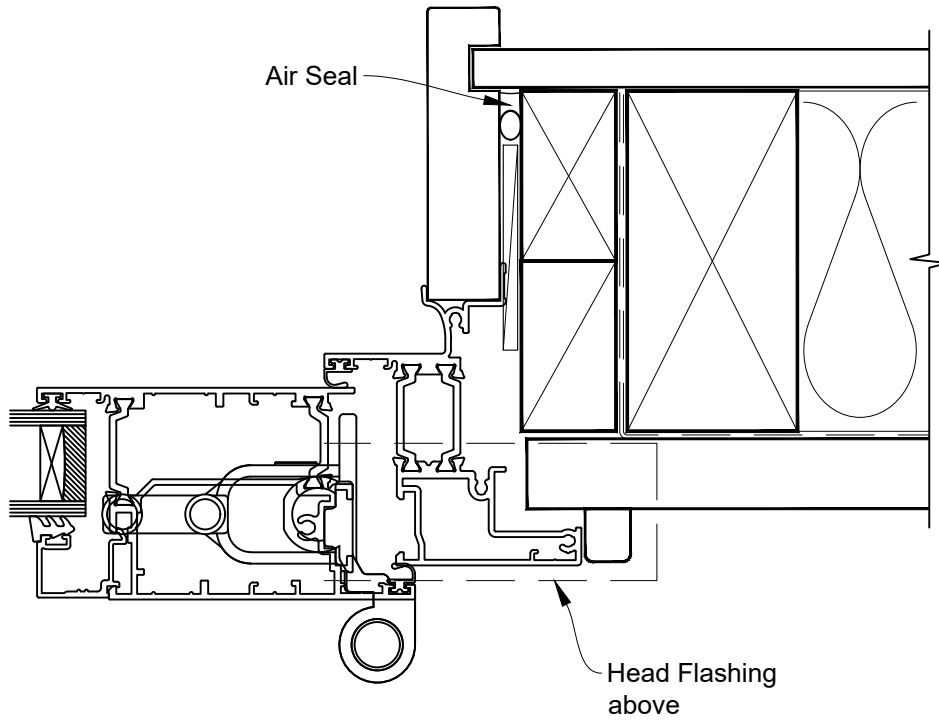

INSTALLATION DETAIL - RESIDENTIAL THERMAL HEART BIFOLD WINDOW OPEN OUT ON RUSTICATED WEATHERBOARD CAVITY CONSTRUCTION

Date: 01.04.22

Scale: 1:2

CAD Ref.: TRBWRW-CH

INSTALLATION DETAIL - RESIDENTIAL THERMAL HEART BIFOLD WINDOW OPEN OUT ON RUSTICATED WEATHERBOARD CAVITY CONSTRUCTION

Date: 01.04.22

Scale: 1:2

CAD Ref.: TRBWRW-CJ

INSTALLATION DETAIL - RESIDENTIAL THERMAL HEART BIFOLD WINDOW OPEN OUT ON RUSTICATED WEATHERBOARD CAVITY CONSTRUCTION

Date: 01.04.22

Scale: 1:2

CAD Ref.: TRBWRW-CS

INSTALLATION DETAIL - RESIDENTIAL THERMAL HEART BIFOLD WINDOW OPEN OUT ON RUSTICATED WEATHERBOARD DIRECT FIXED CLADDING

Date: 01.04.22

Scale: 1:2

CAD Ref.: TRBWRW-DH

INSTALLATION DETAIL - RESIDENTIAL THERMAL HEART BIFOLD WINDOW OPEN OUT ON RUSTICATED WEATHERBOARD DIRECT FIXED CLADDING

Date: 01.04.22

Scale: 1:2

CAD Ref.: TRBWRW-DJ

INSTALLATION DETAIL - RESIDENTIAL THERMAL HEART BIFOLD WINDOW OPEN OUT ON RUSTICATED WEATHERBOARD DIRECT FIXED CLADDING

Date: 01.04.22

Scale: 1:2

CAD Ref.: TRBWRW-DS