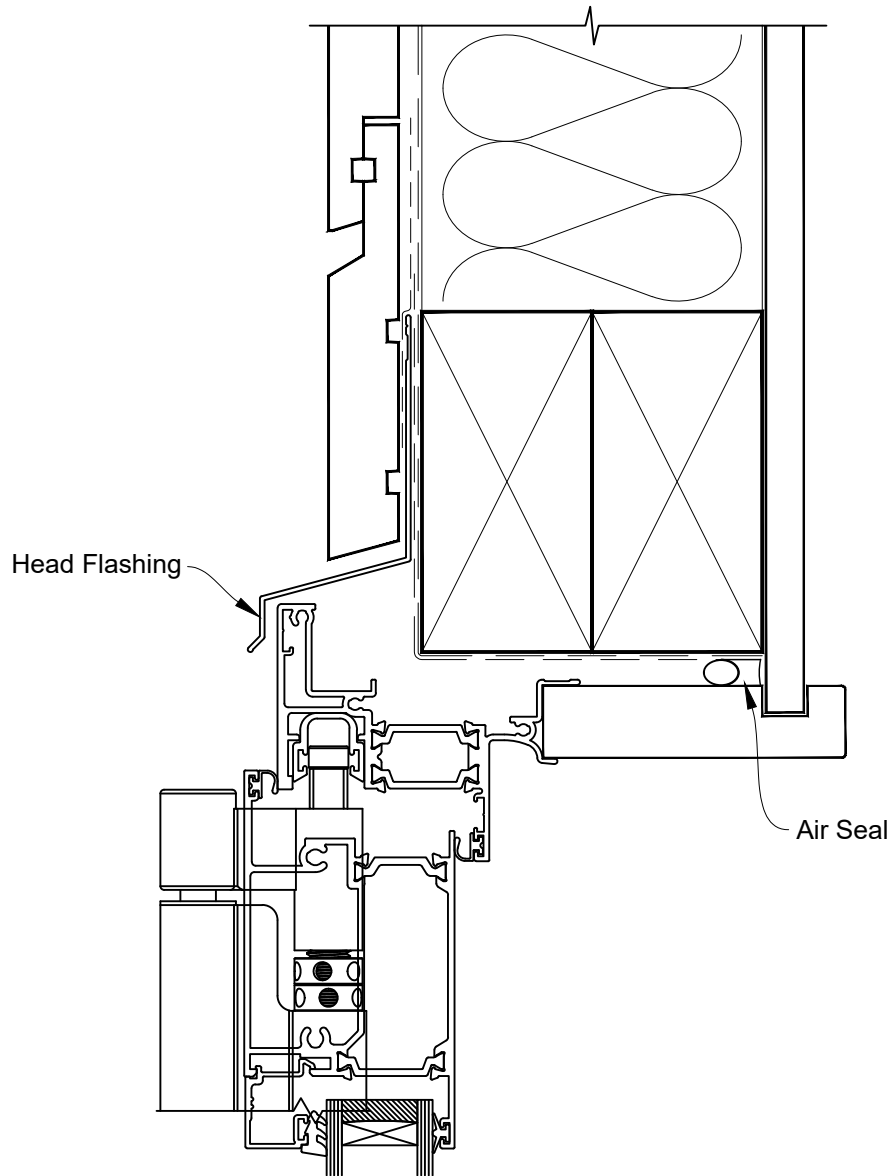

INSTALLATION DETAIL - RESIDENTIAL THERMAL HEART BIFOLD WINDOW OPEN OUT ON RUSTICATED WEATHERBOARD CAVITY CONSTRUCTION

Date: 01.04.22

Scale: 1:2

CAD Ref.: TRBWRW-CH

INSTALLATION DETAIL - RESIDENTIAL THERMAL HEART BIFOLD WINDOW OPEN OUT ON RUSTICATED WEATHERBOARD CAVITY CONSTRUCTION

Date: 01.04.22

Scale: 1:2

CAD Ref.: TRBWRW-CJ

INSTALLATION DETAIL - RESIDENTIAL THERMAL HEART BIFOLD WINDOW OPEN OUT ON RUSTICATED WEATHERBOARD CAVITY CONSTRUCTION

Date: 01.04.22

Scale: 1:2

CAD Ref.: TRBWRW-CS

INSTALLATION DETAIL - RESIDENTIAL THERMAL HEART BIFOLD WINDOW OPEN OUT ON RUSTICATED WEATHERBOARD DIRECT FIXED CLADDING

Date: 01.04.22

Scale: 1:2

CAD Ref.: TRBWRW-DH

INSTALLATION DETAIL - RESIDENTIAL THERMAL HEART BIFOLD WINDOW OPEN OUT ON RUSTICATED WEATHERBOARD DIRECT FIXED CLADDING