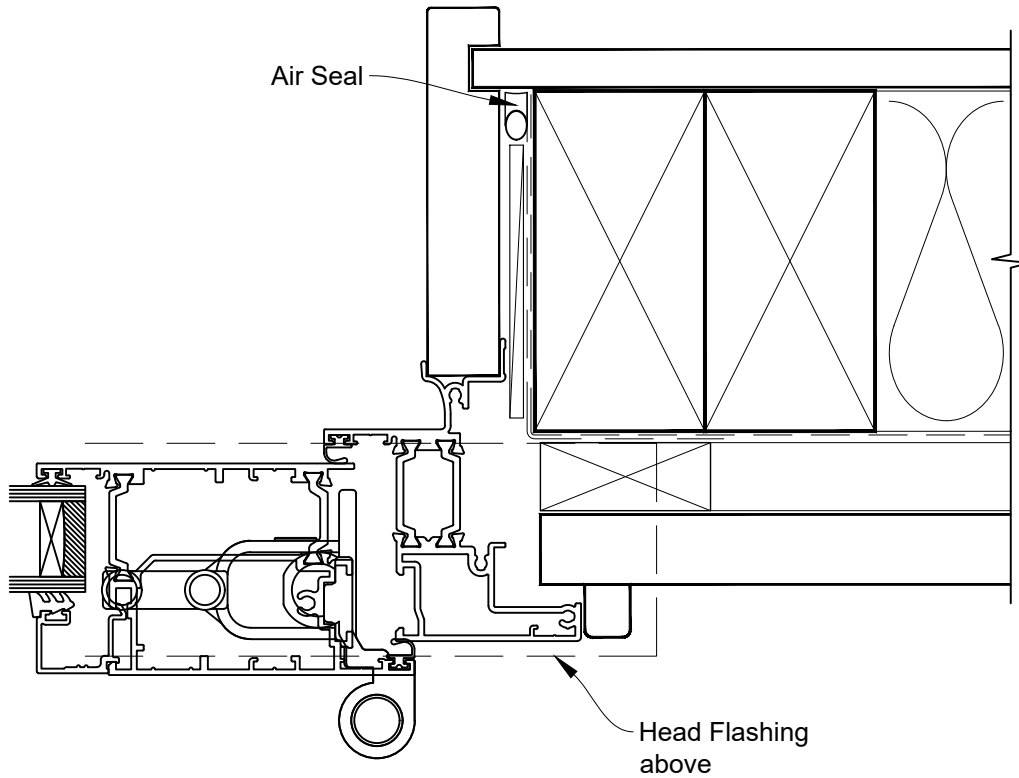

INSTALLATION DETAIL - RESIDENTIAL THERMAL HEART BIFOLD WINDOW OPEN OUT ON RUSTICATED WEATHERBOARD CAVITY CONSTRUCTION

Date: 01.04.22

Scale: 1:2

CAD Ref.: TRBWRW-CH

INSTALLATION DETAIL - RESIDENTIAL THERMAL HEART BIFOLD WINDOW OPEN OUT ON RUSTICATED WEATHERBOARD CAVITY CONSTRUCTION

Date: 01.04.22

Scale: 1:2

CAD Ref.: TRBWRW-CJ

INSTALLATION DETAIL - RESIDENTIAL THERMAL HEART BIFOLD WINDOW OPEN OUT ON RUSTICATED WEATHERBOARD CAVITY CONSTRUCTION

Date: 01.04.22

Scale: 1:2

CAD Ref.: TRBWRW-CS

INSTALLATION DETAIL - RESIDENTIAL THERMAL HEART BIFOLD WINDOW OPEN OUT ON RUSTICATED WEATHERBOARD DIRECT FIXED CLADDING

Date: 01.04.22

Scale: 1:2

CAD Ref.: TRBWRW-DH

INSTALLATION DETAIL - RESIDENTIAL THERMAL HEART BIFOLD WINDOW OPEN OUT ON RUSTICATED WEATHERBOARD DIRECT FIXED CLADDING