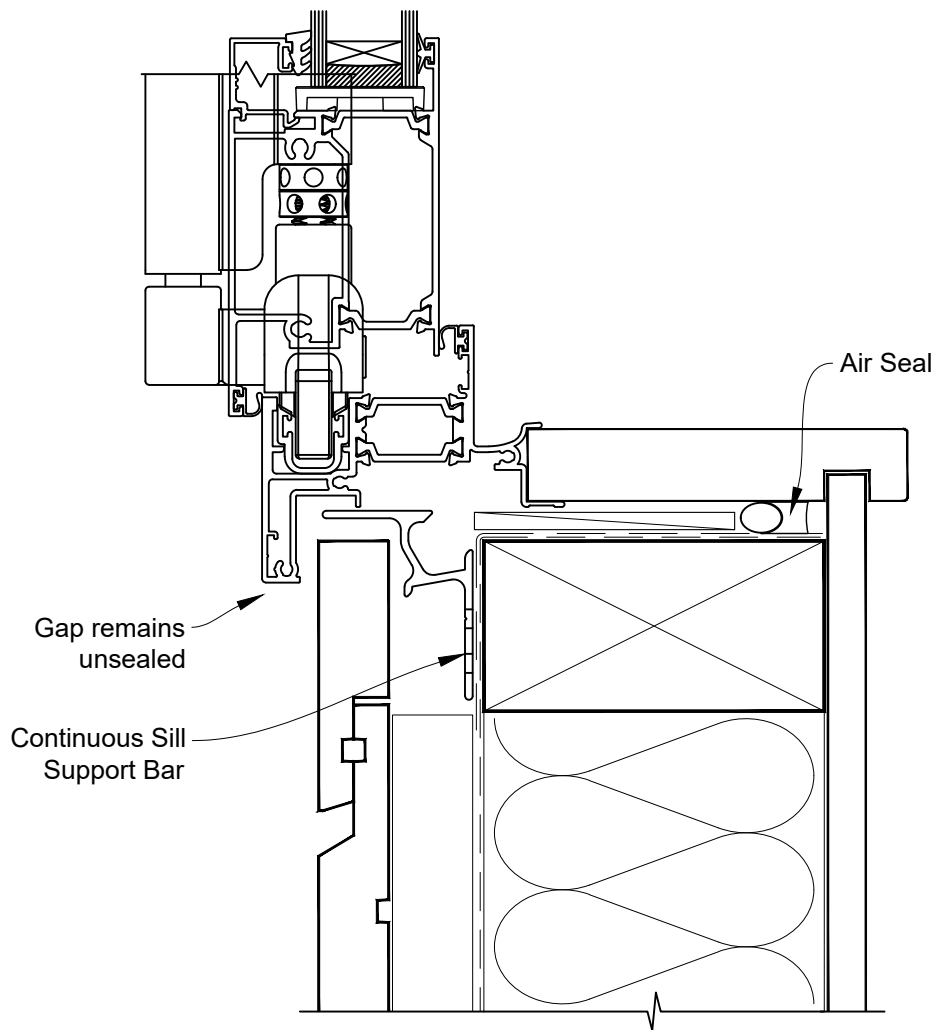

INSTALLATION DETAIL - RESIDENTIAL THERMAL HEART BIFOLD WINDOW OPEN OUT ON RUSTICATED WEATHERBOARD CAVITY CONSTRUCTION

Date: 01.04.22

Scale: 1:2

CAD Ref.: TRBWRW-CH

INSTALLATION DETAIL - RESIDENTIAL THERMAL HEART BIFOLD WINDOW OPEN OUT ON RUSTICATED WEATHERBOARD CAVITY CONSTRUCTION

Date: 01.04.22

Scale: 1:2

CAD Ref.: TRBWRW-CJ

INSTALLATION DETAIL - RESIDENTIAL THERMAL HEART BIFOLD WINDOW OPEN OUT ON RUSTICATED WEATHERBOARD CAVITY CONSTRUCTION

Date: 01.04.22

Scale: 1:2

CAD Ref.: TRBWRW-CS

INSTALLATION DETAIL - RESIDENTIAL THERMAL HEART BIFOLD WINDOW OPEN OUT ON RUSTICATED WEATHERBOARD DIRECT FIXED CLADDING

Date: 01.04.22

Scale: 1:2

CAD Ref.: TRBWRW-DH

INSTALLATION DETAIL - RESIDENTIAL THERMAL HEART BIFOLD WINDOW OPEN OUT ON RUSTICATED WEATHERBOARD DIRECT FIXED CLADDING