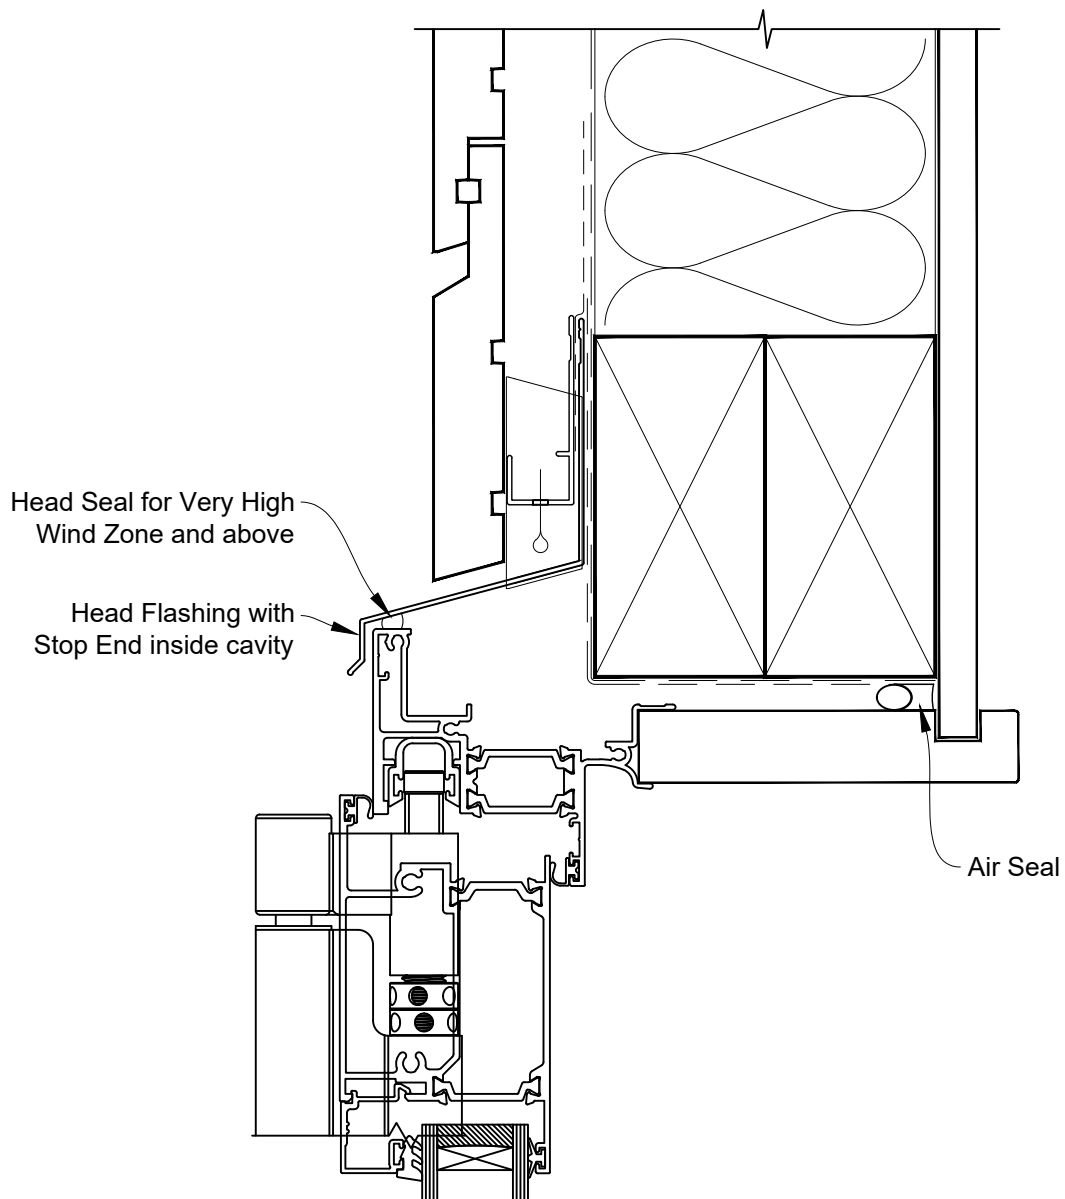

INSTALLATION DETAIL - RESIDENTIAL THERMAL HEART BIFOLD WINDOW OPEN OUT ON RUSTICATED WEATHERBOARD CAVITY CONSTRUCTION

Date: 01.04.22

Scale: 1:2

CAD Ref.: TRBWRW-CH

INSTALLATION DETAIL - RESIDENTIAL THERMAL HEART BIFOLD WINDOW OPEN OUT ON RUSTICATED WEATHERBOARD CAVITY CONSTRUCTION

Date: 01.04.22

Scale: 1:2

CAD Ref.: TRBWRW-CJ

INSTALLATION DETAIL - RESIDENTIAL THERMAL HEART BIFOLD WINDOW OPEN OUT ON RUSTICATED WEATHERBOARD CAVITY CONSTRUCTION

Date: 01.04.22

Scale: 1:2

CAD Ref.: TRBWRW-CS

INSTALLATION DETAIL - RESIDENTIAL THERMAL HEART BIFOLD WINDOW OPEN OUT ON RUSTICATED WEATHERBOARD DIRECT FIXED CLADDING

Date: 01.04.22

Scale: 1:2

CAD Ref.: TRBWRW-DH

INSTALLATION DETAIL - RESIDENTIAL THERMAL HEART BIFOLD WINDOW OPEN OUT ON RUSTICATED WEATHERBOARD DIRECT FIXED CLADDING