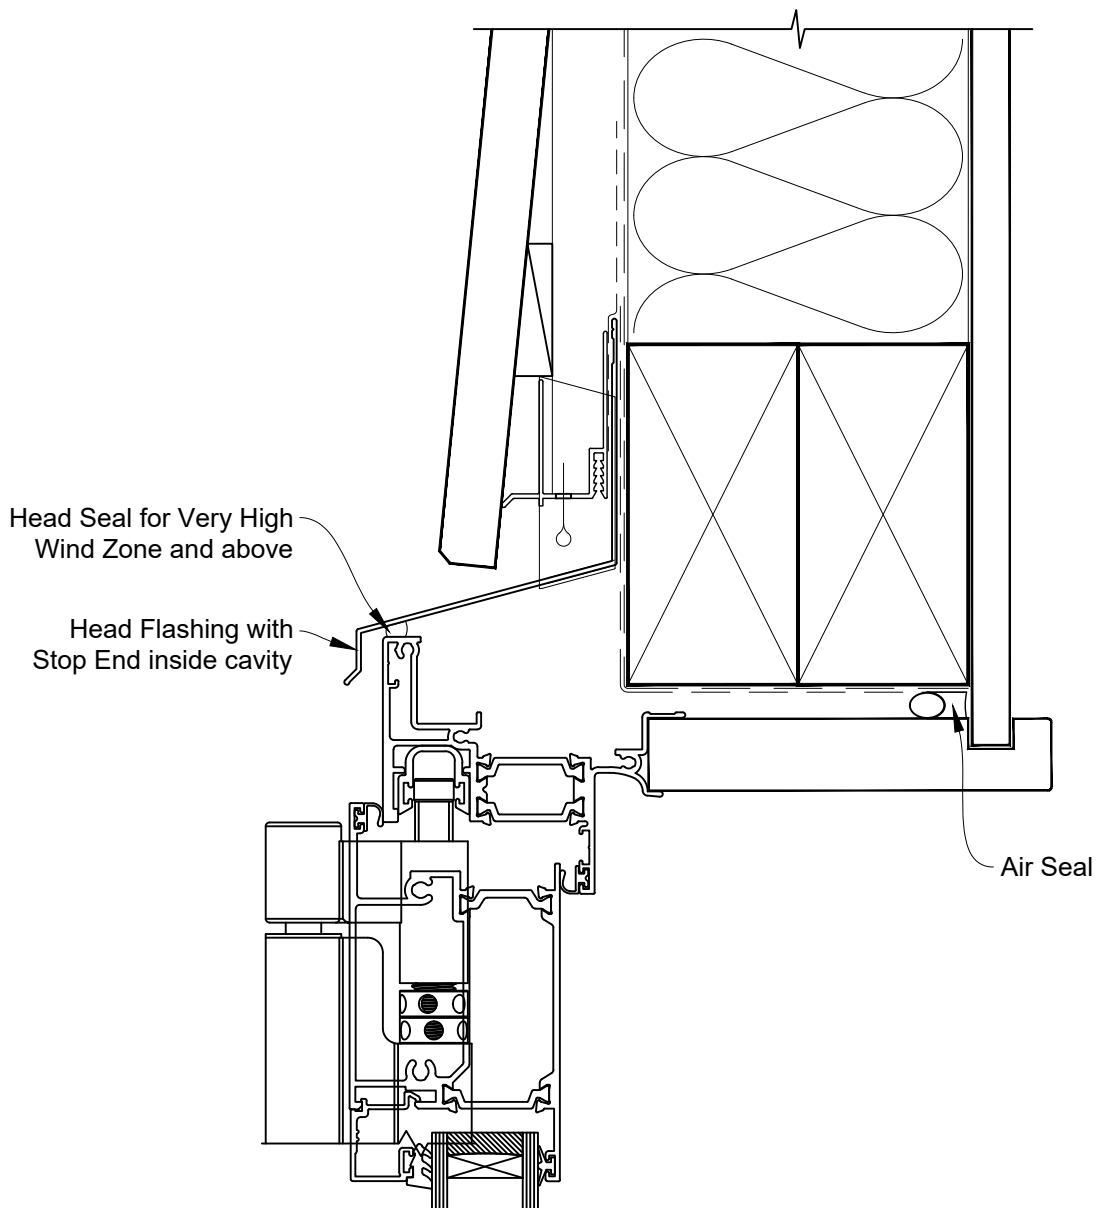

INSTALLATION DETAIL - RESIDENTIAL THERMAL HEART BIFOLD WINDOW OPEN OUT ON BEVELBACK WEATHERBOARD CAVITY CONSTRUCTION

Date: 01.04.22

Scale: 1:2

CAD Ref.: TRBWBW-CH

INSTALLATION DETAIL - RESIDENTIAL THERMAL HEART BIFOLD WINDOW OPEN OUT ON BEVELBACK WEATHERBOARD CAVITY CONSTRUCTION

Date: 01.04.22

Scale: 1:2

CAD Ref.: TRBWBW-CJ

INSTALLATION DETAIL - RESIDENTIAL THERMAL HEART BIFOLD WINDOW OPEN OUT ON BEVELBACK WEATHERBOARD CAVITY CONSTRUCTION

Date: 01.04.22

Scale: 1:2

CAD Ref.: TRBWBW-CS

INSTALLATION DETAIL - RESIDENTIAL THERMAL HEART BIFOLD WINDOW OPEN OUT ON BEVELBACK WEATHERBOARD DIRECT FIXED CLADDING

Date: 01.04.22

Scale: 1:2

CAD Ref.: TRBWBW-DH

INSTALLATION DETAIL - RESIDENTIAL THERMAL HEART BIFOLD WINDOW OPEN OUT ON BEVELBACK WEATHERBOARD DIRECT FIXED CLADDING