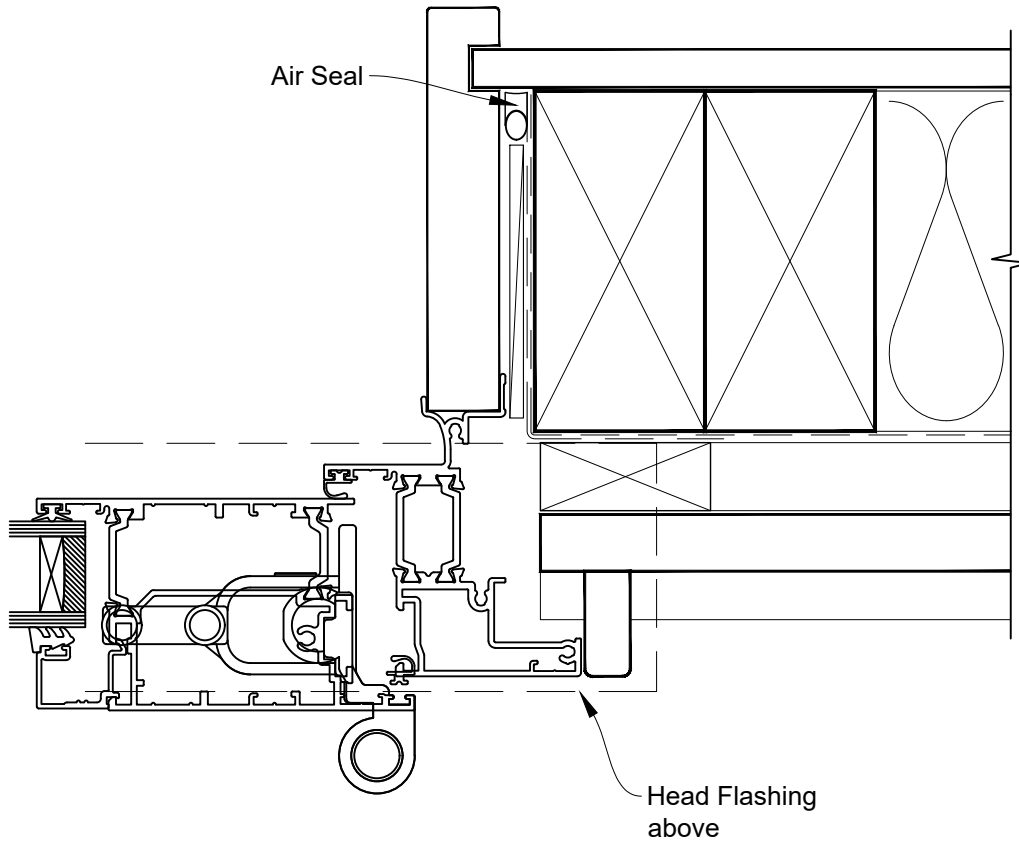

INSTALLATION DETAIL - RESIDENTIAL THERMAL HEART BIFOLD WINDOW OPEN OUT ON BEVELBACK WEATHERBOARD CAVITY CONSTRUCTION

Date: 01.04.22

Scale: 1:2

CAD Ref.: TRBWBW-CH

INSTALLATION DETAIL - RESIDENTIAL THERMAL HEART BIFOLD WINDOW OPEN OUT ON BEVELBACK WEATHERBOARD CAVITY CONSTRUCTION

Date: 01.04.22

Scale: 1:2

CAD Ref.: TRBWBW-CJ

INSTALLATION DETAIL - RESIDENTIAL THERMAL HEART BIFOLD WINDOW OPEN OUT ON BEVELBACK WEATHERBOARD CAVITY CONSTRUCTION

Date: 01.04.22

Scale: 1:2

CAD Ref.: TRBWBW-CS

INSTALLATION DETAIL - RESIDENTIAL THERMAL HEART BIFOLD WINDOW OPEN OUT ON BEVELBACK WEATHERBOARD DIRECT FIXED CLADDING

Date: 01.04.22

Scale: 1:2

CAD Ref.: TRBWBW-DH

INSTALLATION DETAIL - RESIDENTIAL THERMAL HEART BIFOLD WINDOW OPEN OUT ON BEVELBACK WEATHERBOARD DIRECT FIXED CLADDING