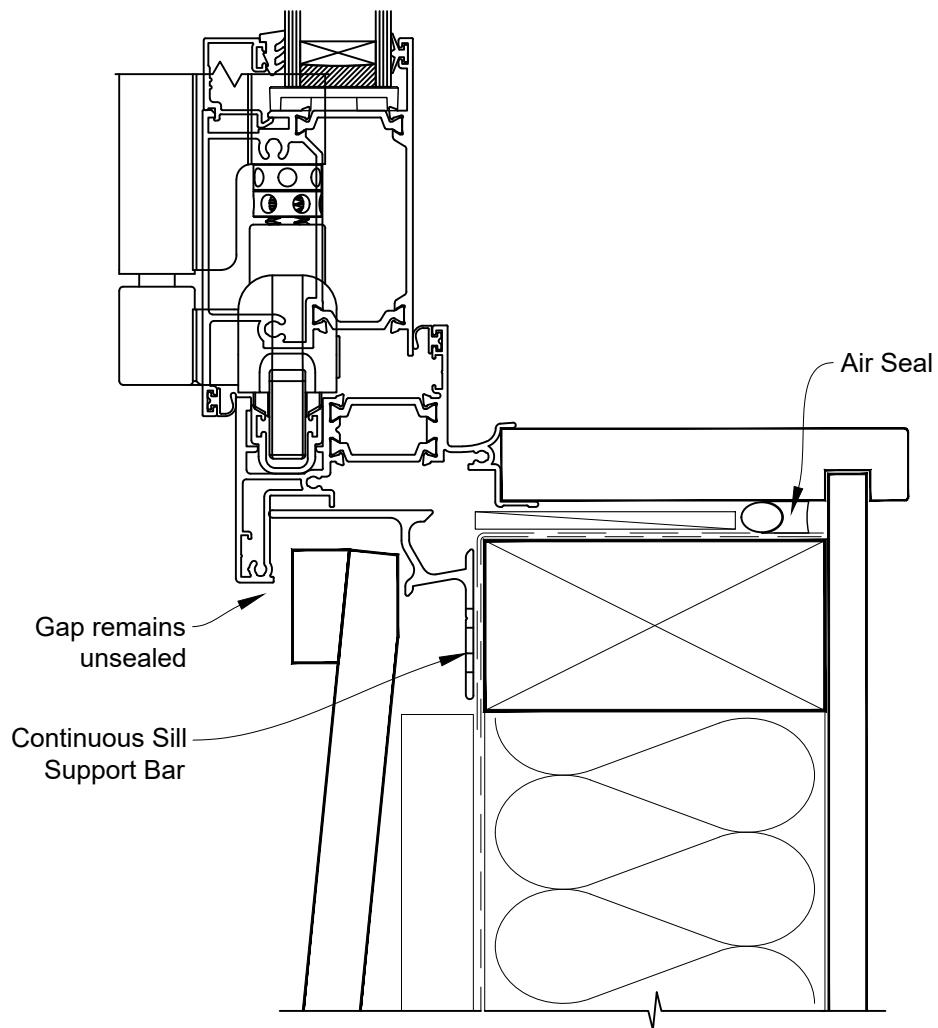

INSTALLATION DETAIL - RESIDENTIAL THERMAL HEART BIFOLD WINDOW OPEN OUT ON BEVELBACK WEATHERBOARD CAVITY CONSTRUCTION

Date: 01.04.22

Scale: 1:2

CAD Ref.: TRBWBW-CH

INSTALLATION DETAIL - RESIDENTIAL THERMAL HEART BIFOLD WINDOW OPEN OUT ON BEVELBACK WEATHERBOARD CAVITY CONSTRUCTION

Date: 01.04.22

Scale: 1:2

CAD Ref.: TRBWBW-CJ

INSTALLATION DETAIL - RESIDENTIAL THERMAL HEART BIFOLD WINDOW OPEN OUT ON BEVELBACK WEATHERBOARD CAVITY CONSTRUCTION

Date: 01.04.22

Scale: 1:2

CAD Ref.: TRBWBW-CS

INSTALLATION DETAIL - RESIDENTIAL THERMAL HEART BIFOLD WINDOW OPEN OUT ON BEVELBACK WEATHERBOARD DIRECT FIXED CLADDING

Date: 01.04.22

Scale: 1:2

CAD Ref.: TRBWBW-DH

INSTALLATION DETAIL - RESIDENTIAL THERMAL HEART BIFOLD WINDOW OPEN OUT ON BEVELBACK WEATHERBOARD DIRECT FIXED CLADDING