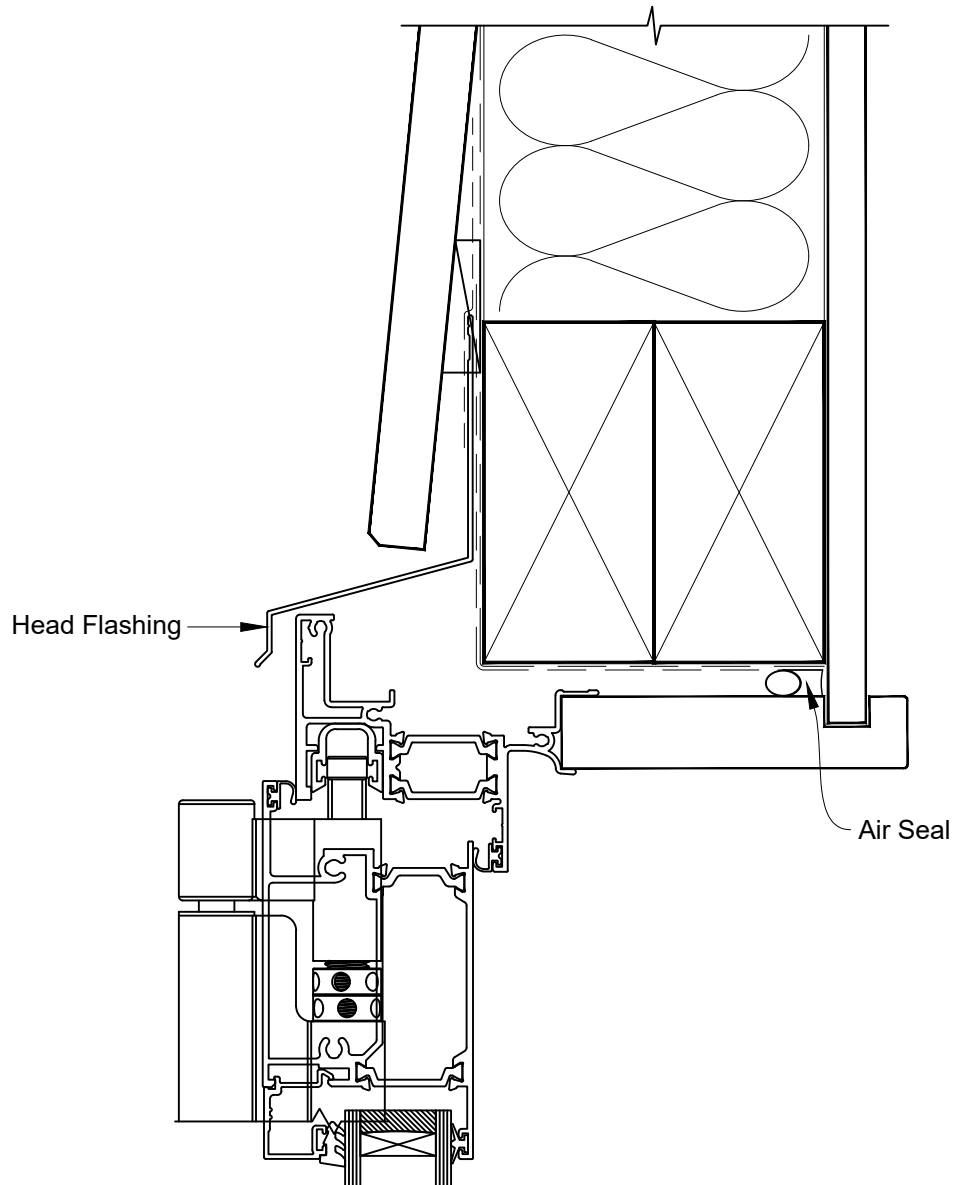

INSTALLATION DETAIL - RESIDENTIAL THERMAL HEART BIFOLD WINDOW OPEN OUT ON BEVELBACK WEATHERBOARD CAVITY CONSTRUCTION

Date: 01.04.22

Scale: 1:2

CAD Ref.: TRBWBW-CH

INSTALLATION DETAIL - RESIDENTIAL THERMAL HEART BIFOLD WINDOW OPEN OUT ON BEVELBACK WEATHERBOARD CAVITY CONSTRUCTION

Date: 01.04.22

Scale: 1:2

CAD Ref.: TRBWBW-CJ

INSTALLATION DETAIL - RESIDENTIAL THERMAL HEART BIFOLD WINDOW OPEN OUT ON BEVELBACK WEATHERBOARD CAVITY CONSTRUCTION

Date: 01.04.22

Scale: 1:2

CAD Ref.: TRBWBW-CS

INSTALLATION DETAIL - RESIDENTIAL THERMAL HEART BIFOLD WINDOW OPEN OUT ON BEVELBACK WEATHERBOARD DIRECT FIXED CLADDING

Date: 01.04.22

Scale: 1:2

CAD Ref.: TRBWBW-DH

INSTALLATION DETAIL - RESIDENTIAL THERMAL HEART BIFOLD WINDOW OPEN OUT ON BEVELBACK WEATHERBOARD DIRECT FIXED CLADDING