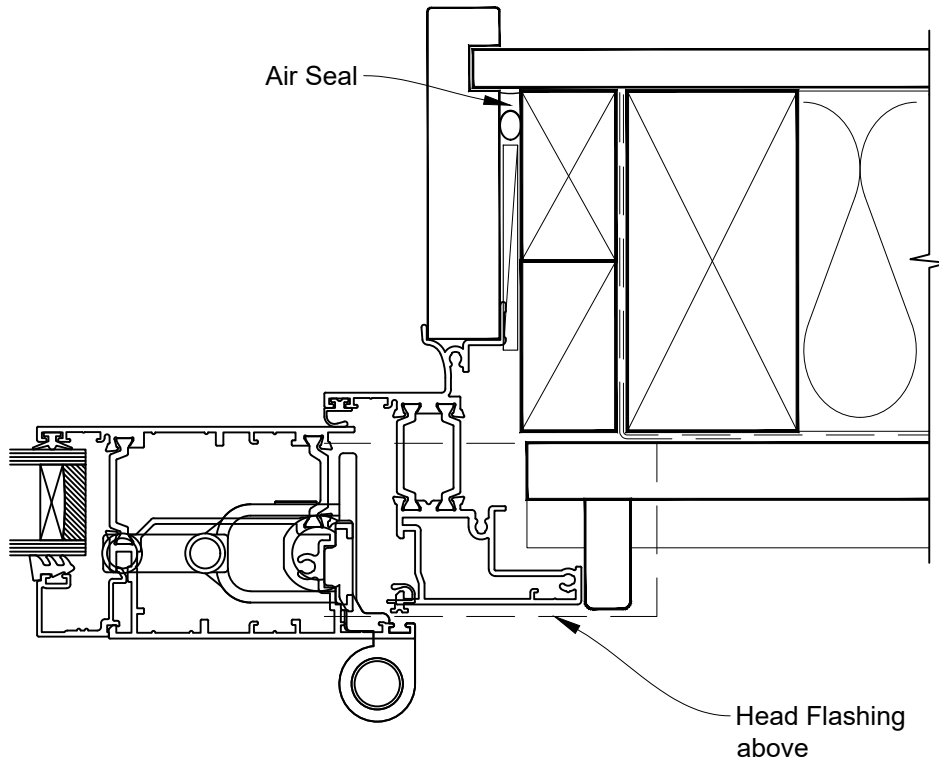

INSTALLATION DETAIL - RESIDENTIAL THERMAL HEART BIFOLD WINDOW OPEN OUT ON BEVELBACK WEATHERBOARD CAVITY CONSTRUCTION

Date: 01.04.22

Scale: 1:2

CAD Ref.: TRBWBW-CH

INSTALLATION DETAIL - RESIDENTIAL THERMAL HEART BIFOLD WINDOW OPEN OUT ON BEVELBACK WEATHERBOARD CAVITY CONSTRUCTION

Date: 01.04.22

Scale: 1:2

CAD Ref.: TRBWBW-CJ

INSTALLATION DETAIL - RESIDENTIAL THERMAL HEART BIFOLD WINDOW OPEN OUT ON BEVELBACK WEATHERBOARD CAVITY CONSTRUCTION

Date: 01.04.22

Scale: 1:2

CAD Ref.: TRBWBW-CS

INSTALLATION DETAIL - RESIDENTIAL THERMAL HEART BIFOLD WINDOW OPEN OUT ON BEVELBACK WEATHERBOARD DIRECT FIXED CLADDING

Date: 01.04.22

Scale: 1:2

CAD Ref.: TRBWBW-DH

INSTALLATION DETAIL - RESIDENTIAL THERMAL HEART BIFOLD WINDOW OPEN OUT ON BEVELBACK WEATHERBOARD DIRECT FIXED CLADDING

Date: 01.04.22

Scale: 1:2

CAD Ref.: TRBWBW-DJ

INSTALLATION DETAIL - RESIDENTIAL THERMAL HEART BIFOLD WINDOW OPEN OUT ON BEVELBACK WEATHERBOARD DIRECT FIXED CLADDING

Date: 01.04.22

Scale: 1:2

CAD Ref.: TRBWBW-DS