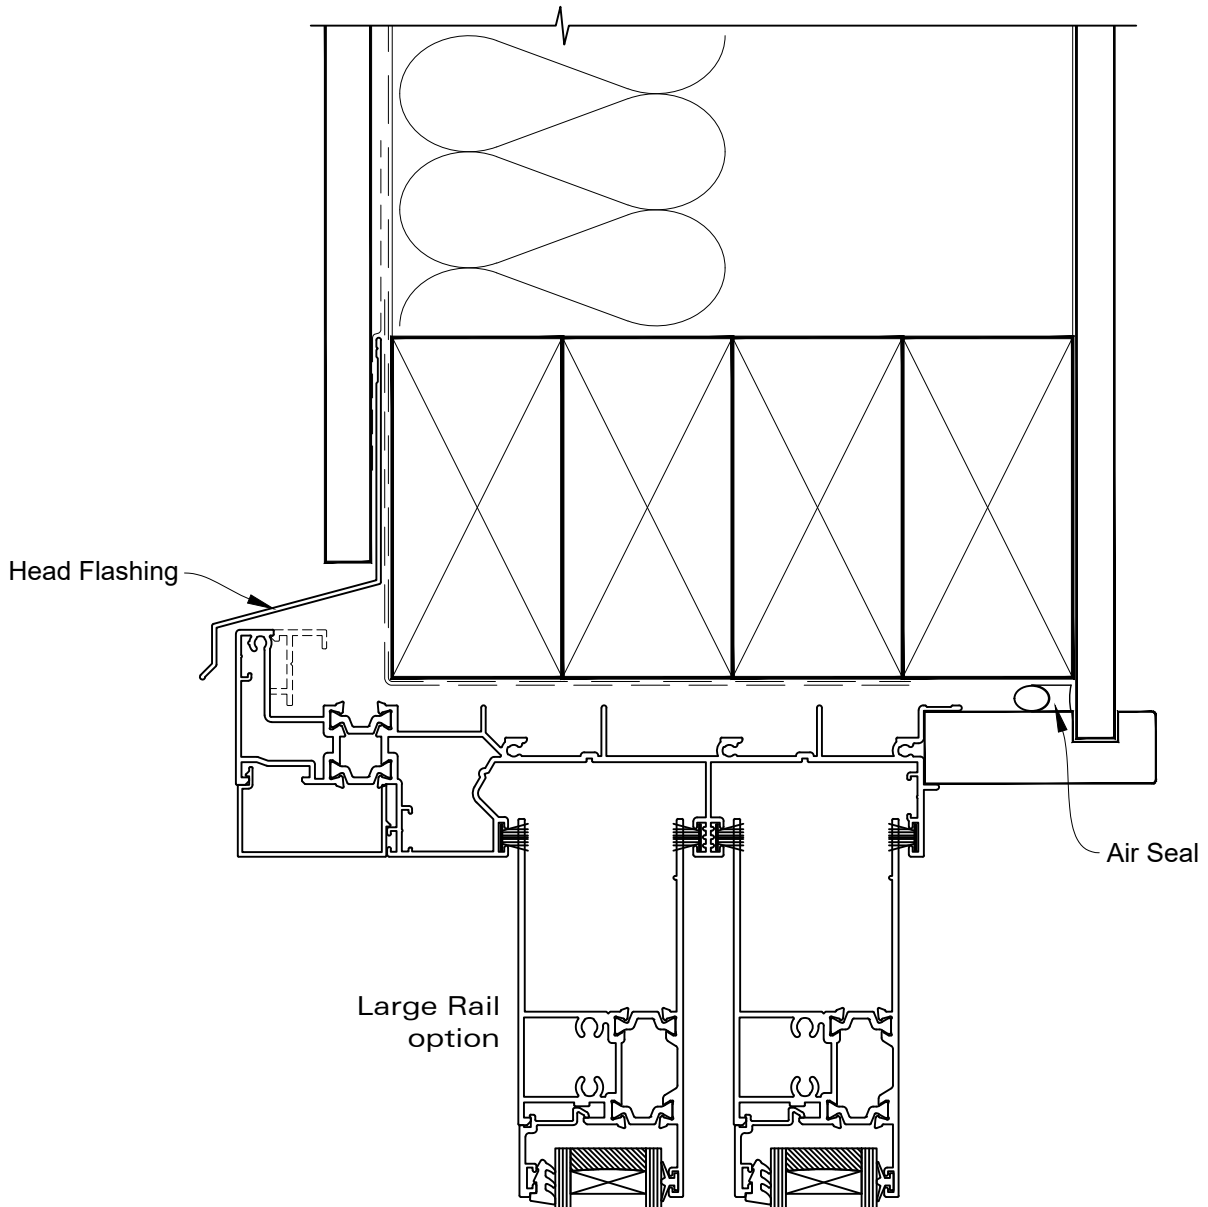

# INSTALLATION DETAIL - RESIDENTIAL THERMAL HEART SLIDING DOOR ON FLAT SHEET CAVITY CONSTRUCTION

Date: 01.04.22

Scale: 1:2

CAD Ref.: TRMDFS-CJ

# INSTALLATION DETAIL - RESIDENTIAL THERMAL HEART SLIDING DOOR ON FLAT SHEET CAVITY CONSTRUCTION

Date: 01.04.22

Scale: 1:2

CAD Ref.: TRMDFS-CS

# INSTALLATION DETAIL - RESIDENTIAL THERMAL HEART SLIDING DOOR ON FLAT SHEET CAVITY CONSTRUCTION

Date: 01.04.22

Scale: 1:2

CAD Ref.: TRMDFS-CS2

# INSTALLATION DETAIL - RESIDENTIAL THERMAL HEART SLIDING DOOR ON FLAT SHEET DIRECT FIXED CLADDING

Date: 01.04.22

Scale: 1:2

CAD Ref.: TRMDFS-DH