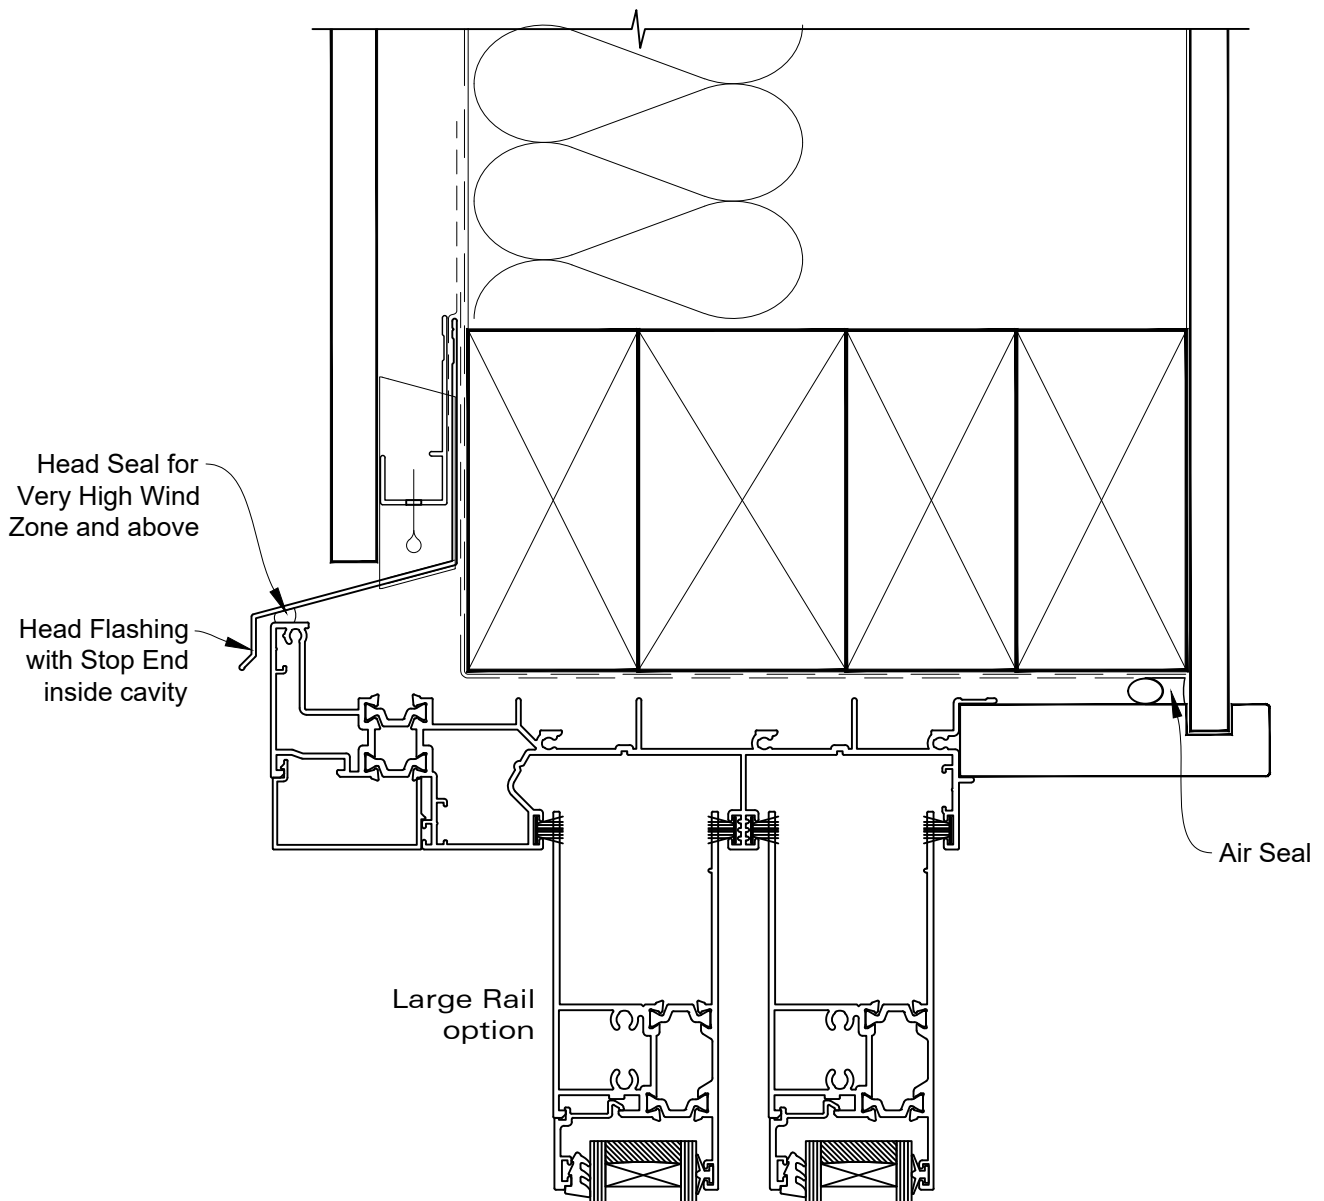

# INSTALLATION DETAIL - RESIDENTIAL THERMAL HEART SLIDING DOOR ON FLAT SHEET CAVITY CONSTRUCTION

Date: 01.04.22

Scale: 1:2

CAD Ref.: TRMDFS-CH

# INSTALLATION DETAIL - RESIDENTIAL THERMAL HEART SLIDING DOOR ON FLAT SHEET CAVITY CONSTRUCTION

Date: 01.04.22

Scale: 1:2

CAD Ref.: TRMDFS-CJ

# INSTALLATION DETAIL - RESIDENTIAL THERMAL HEART SLIDING DOOR ON FLAT SHEET CAVITY CONSTRUCTION

Date: 01.04.22

Scale: 1:2

CAD Ref.: TRMDFS-CS