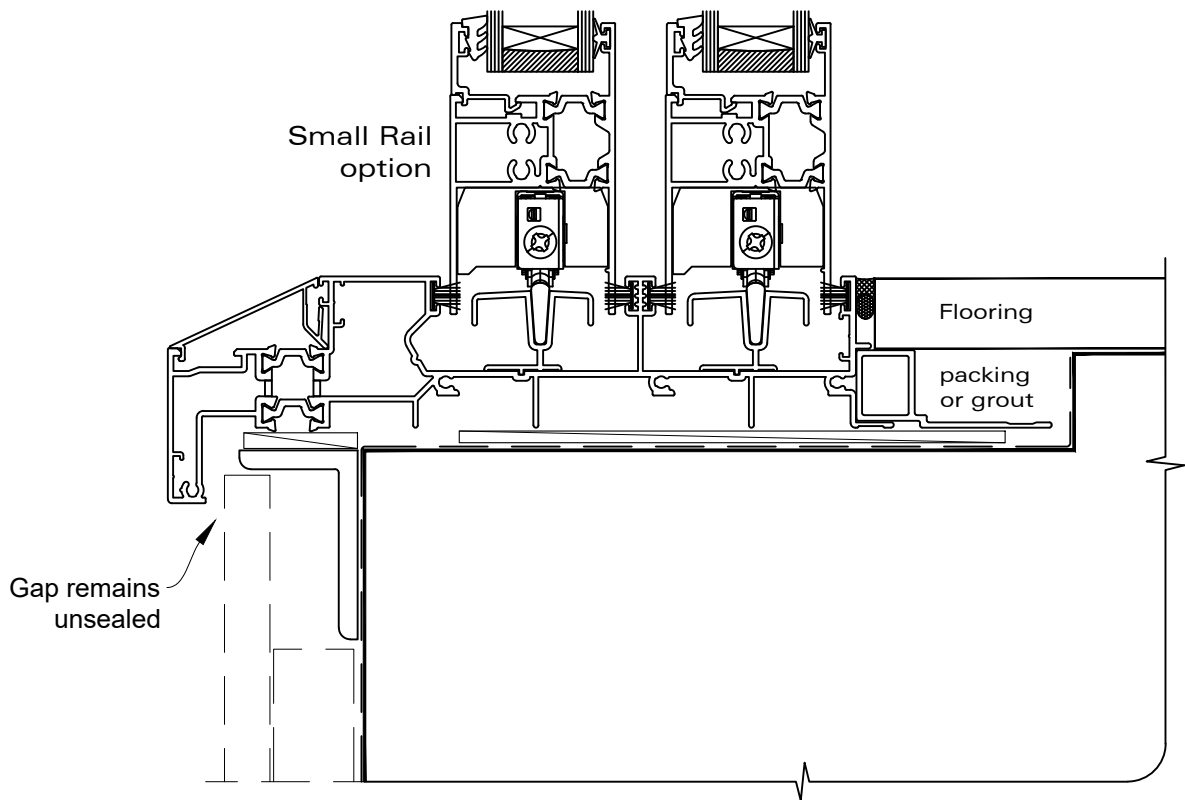

INSTALLATION DETAIL - RESIDENTIAL THERMAL HEART SLIDING DOOR ON FLAT SHEET CAVITY CONSTRUCTION

Date: 01.04.22

Scale: 1:2

CAD Ref.: TRMDFS-CS2