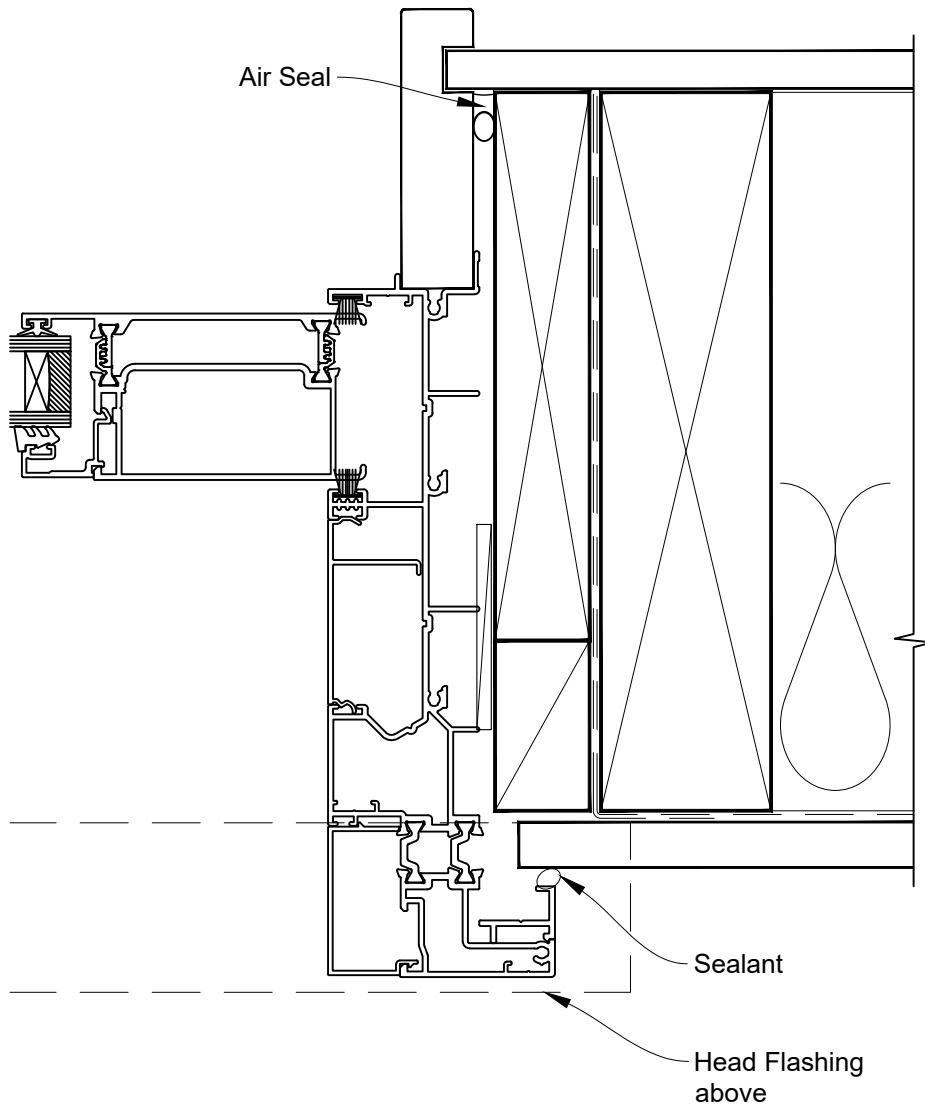

INSTALLATION DETAIL - RESIDENTIAL THERMAL HEART SLIDING DOOR ON FLAT SHEET DIRECT FIXED CLADDING

Date: 01.04.22

Scale: 1:2

CAD Ref.: TRMDFS-DJ