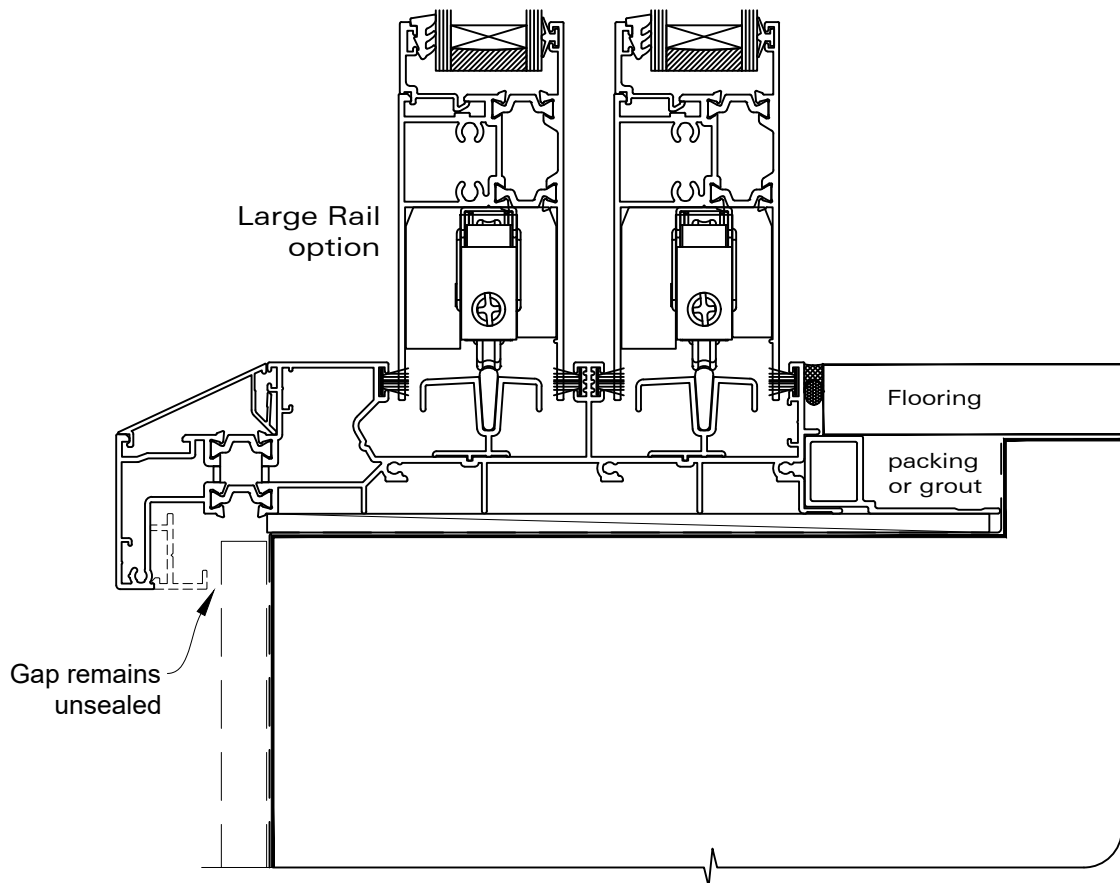

INSTALLATION DETAIL - RESIDENTIAL THERMAL HEART SLIDING DOOR ON FLAT SHEET DIRECT FIXED CLADDING

Date: 01.04.22

Scale: 1:2

CAD Ref.: TRMDFS-DS