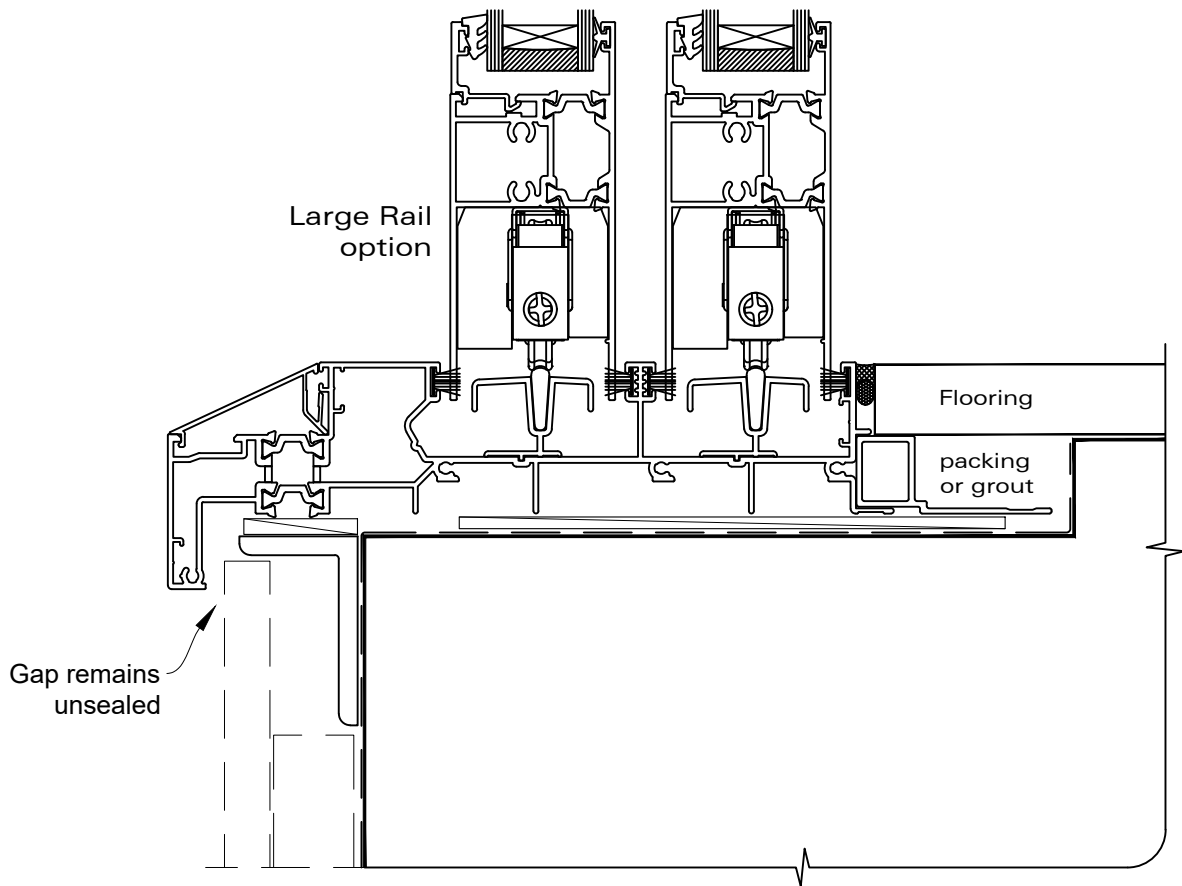

# INSTALLATION DETAIL - RESIDENTIAL THERMAL HEART SLIDING DOOR ON FLAT SHEET CAVITY CONSTRUCTION

Date: 01.04.22

Scale: 1:2

CAD Ref.: TRMDFS-CH

# INSTALLATION DETAIL - RESIDENTIAL THERMAL HEART SLIDING DOOR ON FLAT SHEET CAVITY CONSTRUCTION

Date: 01.04.22

Scale: 1:2

CAD Ref.: TRMDFS-CJ

# INSTALLATION DETAIL - RESIDENTIAL THERMAL HEART SLIDING DOOR ON FLAT SHEET CAVITY CONSTRUCTION

Date: 01.04.22

Scale: 1:2

CAD Ref.: TRMDFS-CS