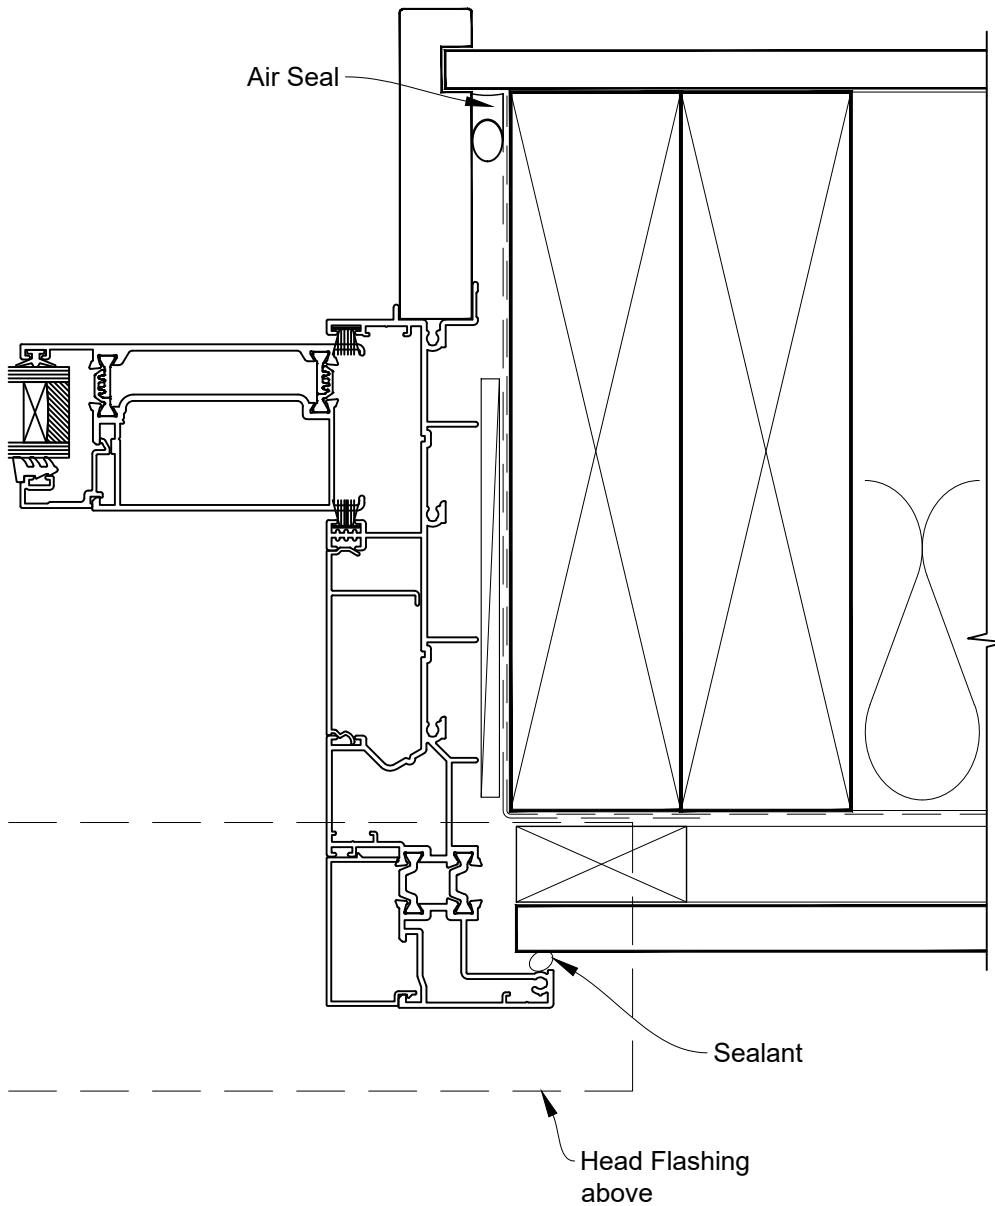

# INSTALLATION DETAIL - RESIDENTIAL THERMAL HEART SLIDING DOOR ON FLAT SHEET CAVITY CONSTRUCTION

Date: 01.04.22

Scale: 1:2

CAD Ref.: TRMDFS-CH

# INSTALLATION DETAIL - RESIDENTIAL THERMAL HEART SLIDING DOOR ON FLAT SHEET CAVITY CONSTRUCTION

Date: 01.04.22

Scale: 1:2

CAD Ref.: TRMDFS-CJ

# INSTALLATION DETAIL - RESIDENTIAL THERMAL HEART SLIDING DOOR ON FLAT SHEET CAVITY CONSTRUCTION

Date: 01.04.22

Scale: 1:2

CAD Ref.: TRMDFS-CS